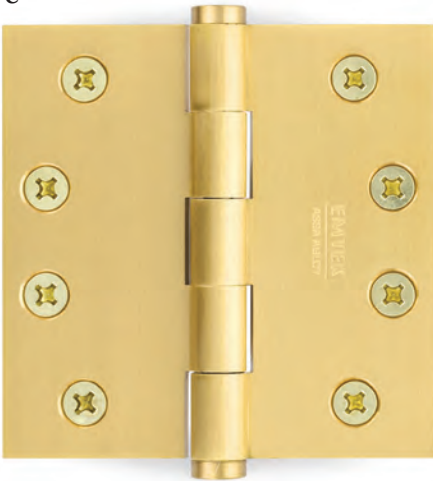

a

Hinges

- a. Heavy Duty Square Barrel Solid Brass Hinge with Square Corners Satin Nickel
- b. Residential Duty Plated Steel Hinge with 5/8" Radius Corners Oil Rubbed Bronze
- c. Residential Duty Plated Steel Hinge with Square Corners Polished Brass
- d. Residential Duty Solid Brass Hinge with 5/8" Radius Corners Satin Nickel
- e. Heavy Duty Solid Brass Hinge with Square Corners Satin Brass
- f. Heavy Duty Ball Bearing Solid Brass Hinge with Square Corners French Antique
- g. Heavy Duty Ball Bearing Solid Brass Hinge with Square Corners Polished Nickel

b

c

d

e

f

g

Hinge Pivot Stop
Oil Rubbed Bronze

Button Tips
Satin Nickel,
Oil Rubbed Bronze

Ball Tips
Polished Nickel

Ball Tips
Satin Nickel

Ball Tips
Oil Rubbed Bronze

- h. Heavy Duty Ball Bearing Stainless Steel Hinge**
with Square Corners Stainless Steel
- i. Heavy Duty Ball Bearing Plated Steel Hinge**
with Square Corners Tumbled White Bronze
- j. Residential Duty Plated Steel Hinge**
with Square Corners Medium Bronze Patina
- k. Residential Duty Plated Steel Hinge**
with 5/8" Radius Corners Tumbled White Bronze
- l. UL Listed Spring Hinge**
with Square Corners Flat Black
- m. UL Listed Spring Hinge**
with 5/8" Radius Corners Pewter
- n. UL Listed Spring Hinge**
with 1/4" Radius Corners Satin Nickel

Steeple Tips
Polished Brass

Steeple Tips
Polished Chrome

Steeple Tips
French Antique

ASSA ABLOY is the global leader in door opening solutions, dedicated to satisfying end-user needs for security, safety and convenience