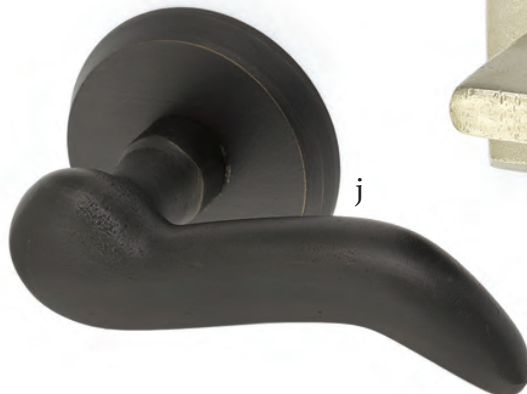

h. Yuma Lever
with #4 Rosette Medium Bronze Patina

i. Lariat Lever
with #6 Rosette Tumbled White Bronze

j. Cody Lever
with #2 Rosette Medium Bronze Patina

g

h

i

j

Modern Disc Crystal Knob with #3 Rosette Medium Bronze Patina