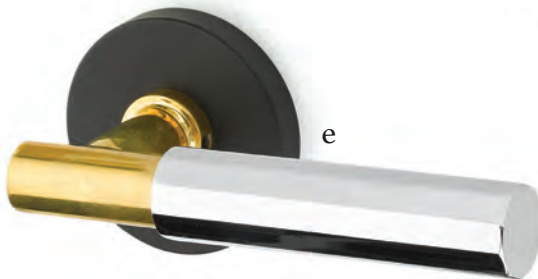

New level of customization. Choose your textured lever grip, stem design, and pair with any of our available rosettes options--in any mix of finishes--for hundreds of unique combinations, made just for you and your home project.

- a. **T-Bar** Polished Nickel - Lifetime . **Hammered** Polished Nickel - Lifetime with **Square Rosette** Polished Nickel - Lifetime
- b. **L-Square** Polished Nickel - Lifetime . **Tribeca** Unlacquered Brass with **Square Rosette** Unlacquered Brass
- c. **L-Square** Satin Brass . **Tribeca** Satin Brass with **Urban Modern Rosette** Satin Brass
- d. **L-Square** Polished Chrome . **Faceted** Flat Black with **Square Rosette** Flat Black
- e. **T-Bar** Unlacquered Brass . **Faceted** Polished Chrome with **Disk Rosette** Flat Black
- f. **T-Bar** Flat Black . **Knurled** Satin Brass with **Urban Modern Rosette** Flat Black