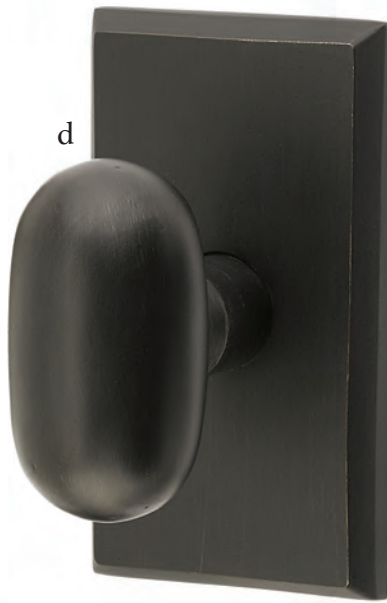

c

d

e

f

g

h

- **a. Modern Disc Crystal Knob**
  with #6 Rosette Medium Bronze Patina
- **b. Lowell Crystal Knob**
  with #4 Rosette Tumbled White Bronze
- **c. Providence Crystal Knob**
  with #3 Rosette Tumbled White Bronze
- **d. Bronze Egg Knob**
  with #3 Rosette Medium Bronze Patina
- **e. Round Knob**
  with #6 Rosette Medium Bronze Patina
- **f. Winchester Knob**
  with #4 Rosette Flat Black Bronze Patina
- **g. Old Town Crystal Knob**
  with #1 Rosette Tumbled White Bronze
- **h. Butte Knob**
  with #2 Rosette Flat Black Bronze Patina