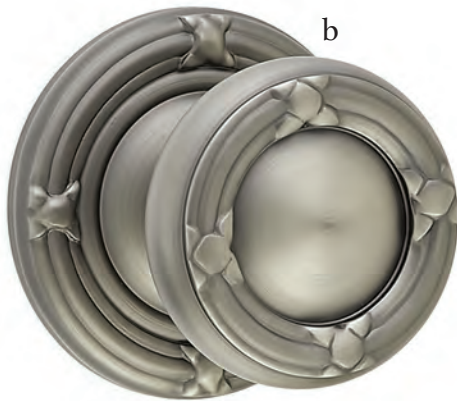

Passage & Privacy Knobsets

Decorative styles for the traditional home.

- **a. Rope Knob**
  with Wilshire Rosette Satin Nickel
- **b. Ribbon & Reed Knob**
  with Ribbon & Reed Rosette Pewter
- **c. Belmont Knob**
  with Quincy Rosette Satin Nickel
- **d. Victoria Knob**
  with Rope Rosette French Antique
- **e. Oval Beaded Knob**
  with Oval Rosette Oil Rubbed Bronze
- **f. Lancaster Knob**
  with Rectangular Rosette Oil Rubbed Bronze