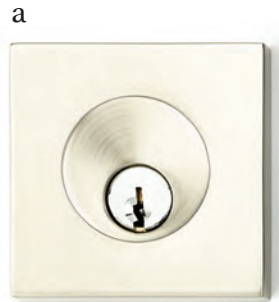

72 BARN DOOR HARDWARE

Flat Track Sliding

74 DOOR ACCESSORIES

Door Pulls
Flush Pulls
Pocket Door Mortise Locks
Hinges

CONTEMPORARY
MODERN BRASS

Entrance Handlesets

Clean design with strong visual
impact for your front door.