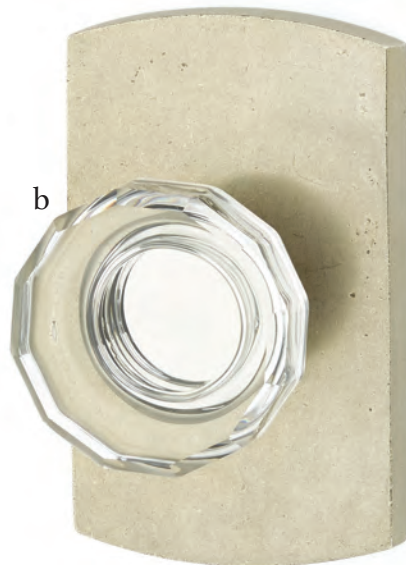

Passage & Privacy Knobsets

Pair your own combination of knobs and rosettes for a look that will gracefully evolve over time and through usage.