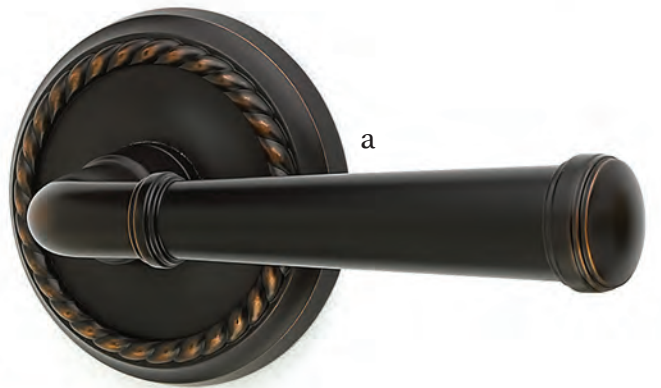

Passage & Privacy Leversets

Levers with beautiful detailing, perfect for adding a touch of heritage.