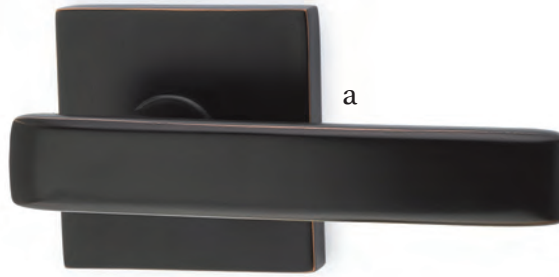

Passage & Privacy Leversets

With no predetermined combination of levers, rosettes and finishes, we let you define your own style.

a

- a. Geneva Lever with Square Rosette Oil Rubbed Bronze
- b. Poseidon Lever with Square Rosette Satin Brass