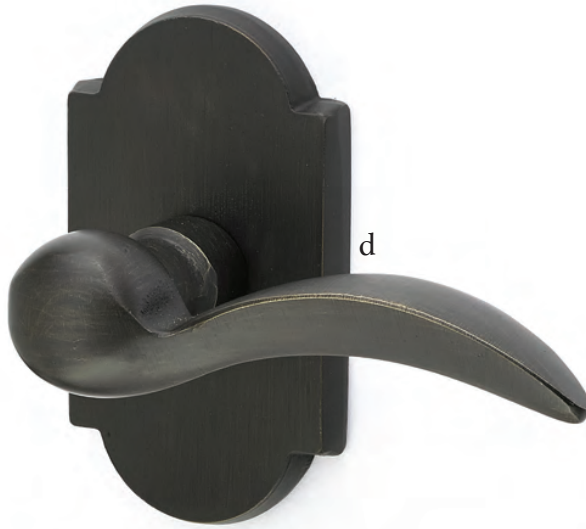

Stretto Narrow Trim Locksets

Modern trim styles cast in bronze to create a truly unique look.

Stretto Rectangular Non-Keyed
2" x 10" with Round Knob
Tumbled White Bronze

Stretto Rectangular Privacy
1-1/2" x 11" with Teton Lever
Flat Black Bronze Patina

Stretto Rectangular Keyed
2" x 10" with Modern Square Crystal Knob
Medium Bronze Patina

Sideplate Locksets

- a. Missoula Non-Keyed**
7-1/4" Overall with Round Knob
Flat Black Bronze Patina
- b. Missoula Keyed**
5-1/2" C-to-C with Yuma Lever
Tumbled White Bronze
- c. Rectangular Keyed**
5-1/2" C-to-C with Butte Knob
Medium Bronze Patina
- d. Rectangular Non-Keyed**
7" Overall with Bronze Egg Knob
Tumbled White Bronze

Passage & Privacy Lever sets

Mix and match rustic levers, rosettes, and finishes showcase a durable style in a bronze patina finish.

- a. Bryce Lever**
with #3 Rosette Medium Bronze Patina
- b. Cimarron Lever**
with #2 Rosette Medium Bronze Patina
- c. Mariposa Lever**
with #4 Rosette Tumbled White Bronze