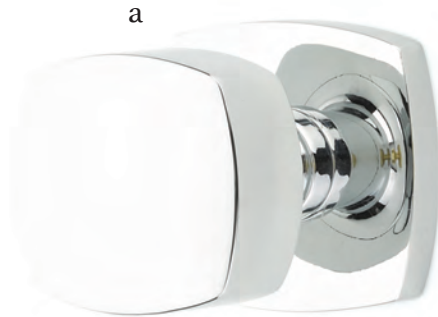

Passage & Privacy Knobsets

Chic knobs and geometric rosettes combined to create your custom style.