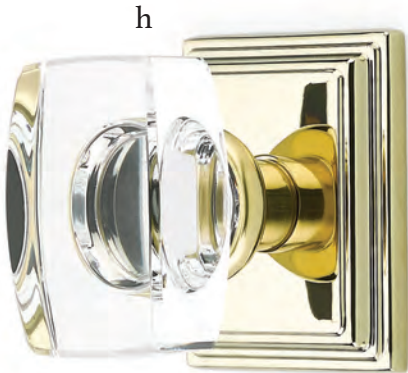

Timeless materials with intricate details offer a chic aesthetic.

- a. Bristol Knob**
with Regular Rosette Flat Black
- b. Hampton Knob**
with Oval Rosette Pewter

c

d

e

f

- c. Providence Crystal Knob**
with Regular Rosette
Polished Nickel - Lifetime
- d. Georgetown Knob**
with Regular Rosette
Oil Rubbed Bronze
- e. Diamond Crystal Knob**
with Quincy Rosette
Satin Nickel
- f. Old Town Clear Knob**
with #8 Rosette
Oil Rubbed Bronze
- g. Lowell Crystal Knob**
with Rope Rosette
French Antique
- h. Windsor Crystal Knob**
with Wilshire Rosette
Polished Brass - Lifetime
- i. Astoria Clear Knob**
with Rectangular Rosette
Oil Rubbed Bronze
- j. Ice White Porcelain Knob**
with Oval Rosette
Oil Rubbed Bronze