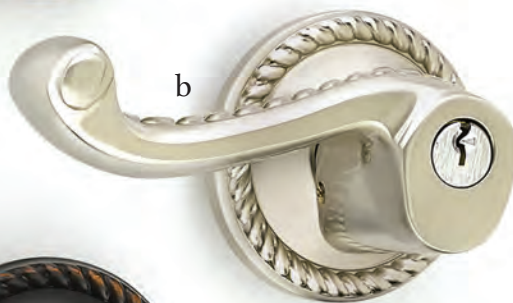

Imperial
French Antique

Deadbolts

**Rope
Deadbolt**
Pewter

Rope Deadbolt
Polished Brass - Lifetime

Knoxville Deadbolt
Oil Rubbed Bronze

Knoxville Deadbolt
Polished Chrome

Key-in Knob/Lever Locksets

- a. **Rope Key-in-Knob**
with Rope Rosette French Antique
- b. **Rope Key-in-Lever**
with Rope Rosette Satin Nickel
- c. **Rope Key-in-Lever**
with Rope Rosette Oil Rubbed Bronze
- d. **Rope Key-in-Knob**
with Rope Rosette Oil Rubbed Bronze

Sideplate Locksets

Decorated styles with Victorian and Colonial influences.
Emtek sideplate locks are available in both keyed and non-keyed functions.

Victoria Keyed
3-5/8" C-to-C with Victoria Knob
Oil Rubbed Bronze