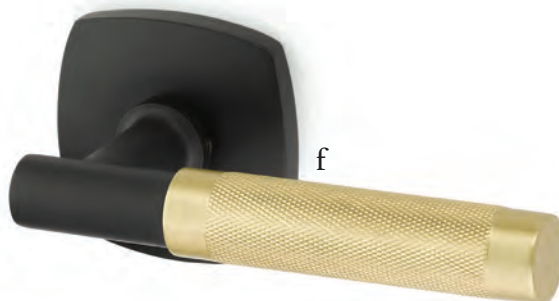

New level of customization. Choose your textured lever grip, stem design, and pair with any of our available rosettes options--in any mix of finishes--for hundreds of unique combinations, made just for you and your home project.

- a. **T-Bar** Polished Nickel - Lifetime . **Hammered** Polished Nickel - Lifetime with **Square Rosette** Polished Nickel - Lifetime
- b. **L-Square** Polished Nickel - Lifetime . **Tribeca** Unlacquered Brass with **Square Rosette** Unlacquered Brass
- c. **L-Square** Satin Brass . **Tribeca** Satin Brass with **Urban Modern Rosette** Satin Brass
- d. **L-Square** Polished Chrome . **Faceted** Flat Black with **Square Rosette** Flat Black
- e. **T-Bar** Unlacquered Brass . **Faceted** Polished Chrome with **Disk Rosette** Flat Black
- f. **T-Bar** Flat Black . **Knurled** Satin Brass with **Urban Modern Rosette** Flat Black