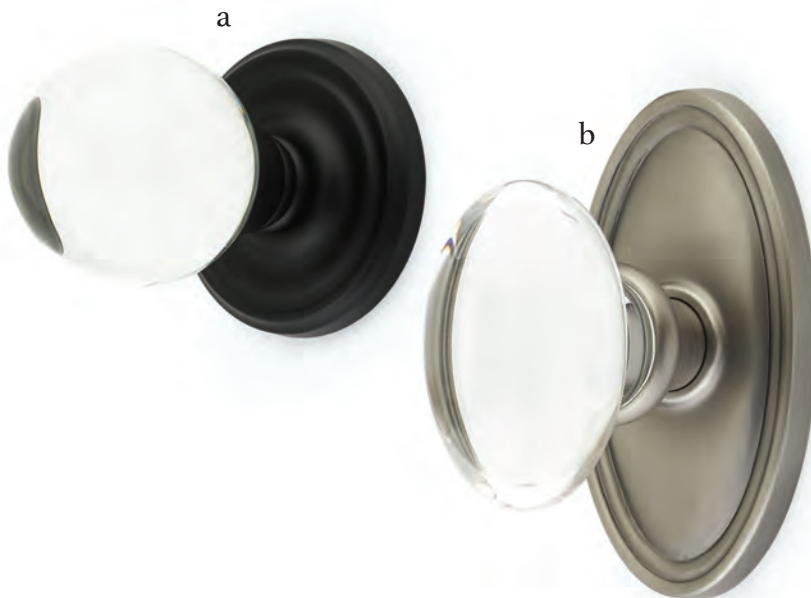

Passage & Privacy Knobsets

Crystal & Porcelain

Timeless materials with intricate details offer a chic aesthetic.

- **a. Bristol Knob**
  with Regular Rosette Flat Black
- **b. Hampton Knob**
  with Oval Rosette Pewter