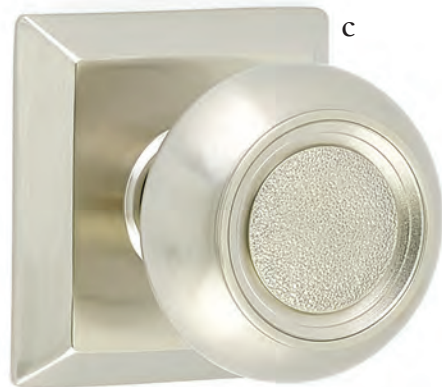

Passage & Privacy Knobsets

Decorative styles for the traditional home.

- **a. Rope Knob**
  with Wilshire Rosette Satin Nickel
- **b. Ribbon & Reed Knob**
  with Ribbon & Reed Rosette Pewter
- **c. Belmont Knob**
  with Quincy Rosette Satin Nickel
- **d. Victoria Knob**
  with Rope Rosette French Antique
- **e. Oval Beaded Knob**
  with Oval Rosette Oil Rubbed Bronze
- **f. Lancaster Knob**
  with Rectangular Rosette Oil Rubbed Bronze