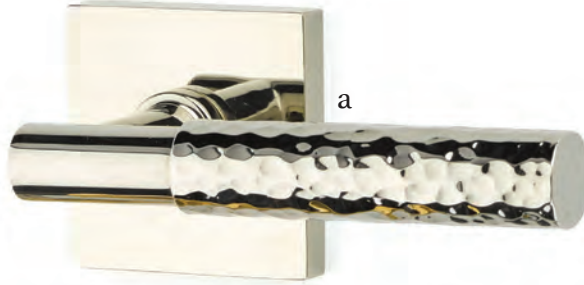

New level of customization. Choose your textured lever grip, stem design, and pair with any of our available rosettes options--in any mix of finishes--for hundreds of unique combinations, made just for you and your home project.

- a. **T-Bar** Polished Nickel - Lifetime . **Hammered** Polished Nickel - Lifetime with **Square Rosette** Polished Nickel - Lifetime
- b. **L-Square** Polished Nickel - Lifetime . **Tribeca** Unlacquered Brass with **Square Rosette** Unlacquered Brass
- c. **L-Square** Satin Brass . **Tribeca** Satin Brass with **Urban Modern Rosette** Satin Brass
- d. **L-Square** Polished Chrome . **Faceted** Flat Black with **Square Rosette** Flat Black
- e. **T-Bar** Unlacquered Brass . **Faceted** Polished Chrome with **Disk Rosette** Flat Black
- f. **T-Bar** Flat Black . **Knurled** Satin Brass with **Urban Modern Rosette** Flat Black