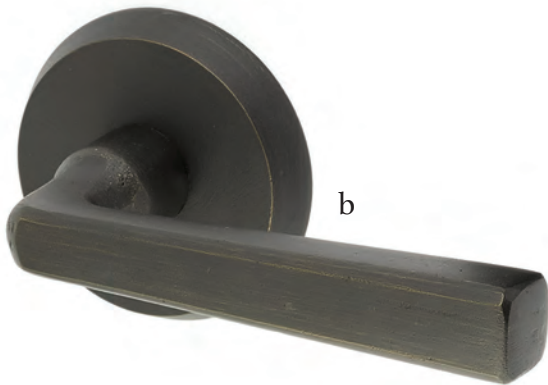

Stretto Narrow Trim Locksets

Modern trim styles cast in bronze to create a truly unique look.

Stretto Rectangular Non-Keyed
2" x 10" with Round Knob
Tumbled White Bronze

Stretto Rectangular Privacy
1-1/2" x 11" with Teton Lever
Flat Black Bronze Patina

Stretto Rectangular Keyed
2" x 10" with Modern Square Crystal Knob
Medium Bronze Patina

Sideplate Locksets

- a. Missoula Non-Keyed**
7-1/4" Overall with Round Knob
Flat Black Bronze Patina
- b. Missoula Keyed**
5-1/2" C-to-C with Yuma Lever
Tumbled White Bronze
- c. Rectangular Keyed**
5-1/2" C-to-C with Butte Knob
Medium Bronze Patina
- d. Rectangular Non-Keyed**
7" Overall with Bronze Egg Knob
Tumbled White Bronze

Passage & Privacy Lever sets

Mix and match rustic levers, rosettes, and finishes showcase a durable style in a bronze patina finish.

- a. Bryce Lever**
with #3 Rosette Medium Bronze Patina
- b. Cimarron Lever**
with #2 Rosette Medium Bronze Patina
- c. Mariposa Lever**
with #4 Rosette Tumbled White Bronze