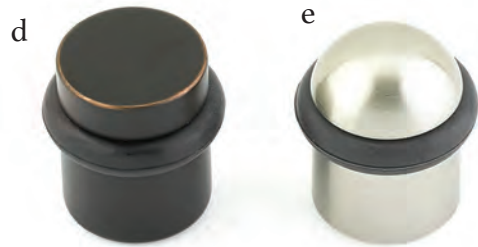

Window Utility Pulls

- g. **Window Utility Pull** Oil Rubbed Bronze
- h. **Window Utility Pull** Satin Nickel
- i. **Window Utility Pull** Polished Chrome

Surface Bolts

j. Sandcast Bronze 8" Surface Bolt
Medium Bronze

k. Solid Brass 12" Surface Bolt
Satin Brass

l. Solid Brass 18" Surface Bolt
Polished Nickel - Lifetime

m. Solid Brass 6" Surface Bolt
Oil Rubbed Bronze

n. Dutch Door Bolt
Satin Nickel

Door Accessories

- a. **Ball Catch with Strike** Satin Nickel
- b. **Roller Catch with Strike** French Antique
- c. **Concealed Screw Surface Bolt** Polished Chrome
- d. **Cylinder Floor Bumper** Oil Rubbed Bronze
- e. **Cylinder Floor Bumper with Dome Cap** Satin Nickel
- f. **Kickdown Door Holder** Satin Nickel
- g. **Floor Door Bumper** Polished Brass - Lifetime
- h. **Door Stop** Oil Rubbed Bronze
- i. **Goose Style Door Stop** Oil Rubbed Bronze

a

Hinges

- a. Heavy Duty Square Barrel Solid Brass Hinge with Square Corners Satin Nickel
- b. Residential Duty Plated Steel Hinge with 5/8" Radius Corners Oil Rubbed Bronze
- c. Residential Duty Plated Steel Hinge with Square Corners Polished Brass
- d. Residential Duty Solid Brass Hinge with 5/8" Radius Corners Satin Nickel
- e. Heavy Duty Solid Brass Hinge with Square Corners Satin Brass
- f. Heavy Duty Ball Bearing Solid Brass Hinge with Square Corners French Antique
- g. Heavy Duty Ball Bearing Solid Brass Hinge with Square Corners Polished Nickel