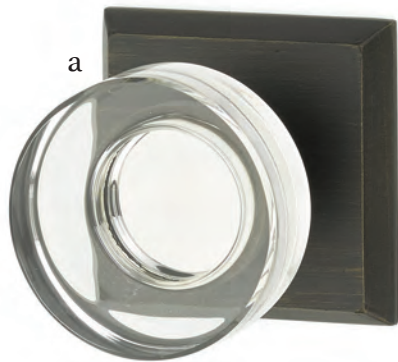

Passage & Privacy Knobsets

Pair your own combination of knobs and rosettes for a look that will gracefully evolve over time and through usage.