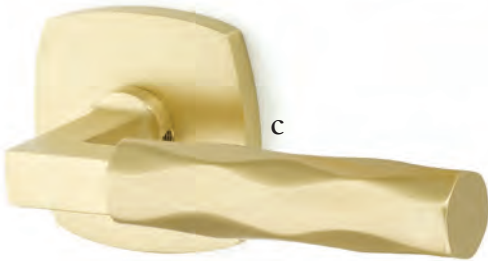

New level of customization. Choose your textured lever grip, stem design, and pair with any of our available rosettes options--in any mix of finishes--for hundreds of unique combinations, made just for you and your home project.

- a. **T-Bar** Polished Nickel - Lifetime . **Hammered** Polished Nickel - Lifetime with **Square Rosette** Polished Nickel - Lifetime
- b. **L-Square** Polished Nickel - Lifetime . **Tribeca** Unlacquered Brass with **Square Rosette** Unlacquered Brass
- c. **L-Square** Satin Brass . **Tribeca** Satin Brass with **Urban Modern Rosette** Satin Brass
- d. **L-Square** Polished Chrome . **Faceted** Flat Black with **Square Rosette** Flat Black
- e. **T-Bar** Unlacquered Brass . **Faceted** Polished Chrome with **Disk Rosette** Flat Black
- f. **T-Bar** Flat Black . **Knurled** Satin Brass with **Urban Modern Rosette** Flat Black