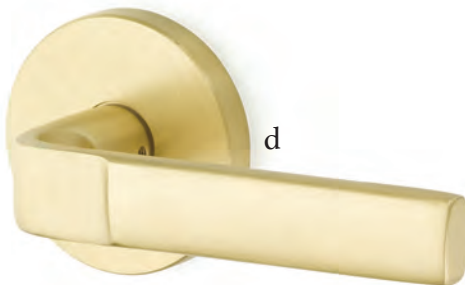

Passage & Privacy Leversets

With no predetermined combination of levers, rosettes and finishes, we let you define your own style.

a

b

c

d

e

- **a. Spencer Lever**
  with Square Rosette Satin Nickel
- **b. Myles Lever**
  with Disk Rosette Flat Black
- **c. Dumont Lever**
  with Modern Rectangular Rosette Polished Chrome
- **d. Aston Lever**
  with Disk Rosette Satin Brass
- **e. Freestone Lever**
  with Urban Modern Rosette Satin Nickel
- **f. Breslin Lever**
  with Square Rosette Polished Nickel - Lifetime

f