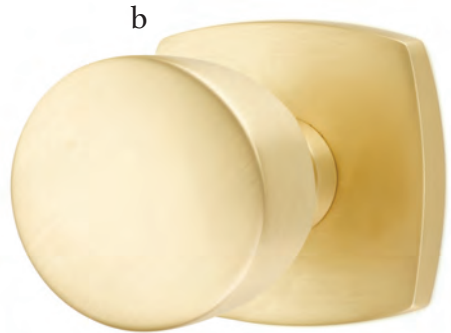

Passage & Privacy Knobsets

Chic knobs and geometric rosettes combined to create your custom style.