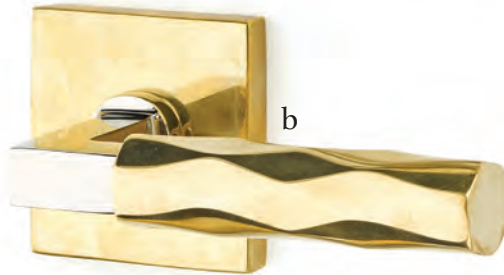

New level of customization. Choose your textured lever grip, stem design, and pair with any of our available rosettes options--in any mix of finishes--for hundreds of unique combinations, made just for you and your home project.

- a. **T-Bar** Polished Nickel - Lifetime . **Hammered** Polished Nickel - Lifetime with **Square Rosette** Polished Nickel - Lifetime
- b. **L-Square** Polished Nickel - Lifetime . **Tribeca** Unlacquered Brass with **Square Rosette** Unlacquered Brass
- c. **L-Square** Satin Brass . **Tribeca** Satin Brass with **Urban Modern Rosette** Satin Brass
- d. **L-Square** Polished Chrome . **Faceted** Flat Black with **Square Rosette** Flat Black
- e. **T-Bar** Unlacquered Brass . **Faceted** Polished Chrome with **Disk Rosette** Flat Black
- f. **T-Bar** Flat Black . **Knurled** Satin Brass with **Urban Modern Rosette** Flat Black