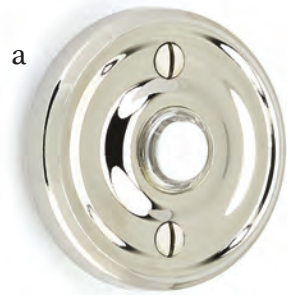

Door Accessories

Complete your home's new look with door accessories made to coordinate with Emtek door hardware.

Doorbell Buttons

- a. with Regular Rosette
  Polished Nickel - Lifetime
- b. with Small #1 Rosette
  Satin Nickel
- c. with Square Rosette
  Oil Rubbed Bronze
- d. with #1 Rosette
  Medium Bronze Patina
- e. with Disk Rosette
  Satin Nickel
- f. with Rectangular Rosette
  Polished Nickel - Lifetime
- g. with #2 Rosette
  Tumbled White Bronze
- h. with #8 Rosette
  Oil Rubbed Bronze
- i. with Oval Rosette
  Pewter
- j. with Small Modern
  Rectangular Rosette
  Polished Chrome

Doorbell Button
with #3 Rosette Medium Bronze Patina