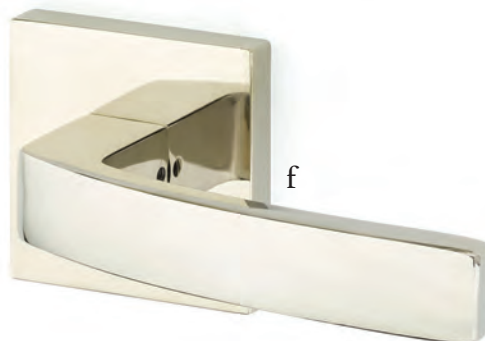

Top **Breslin Lever** with Square Rosette Satin Brass

Bottom **Dumont Lever** with Modern Rectangular Rosette Polished Chrome

Passage & Privacy Leversets

With no predetermined combination of levers, rosettes and finishes, we let you define your own style.

a

b

c

d

e

- a. Spencer Lever**
with Square Rosette Satin Nickel
- b. Myles Lever**
with Disk Rosette Flat Black
- c. Dumont Lever**
with Modern Rectangular Rosette Polished Chrome
- d. Aston Lever**
with Disk Rosette Satin Brass
- e. Freestone Lever**
with Urban Modern Rosette Satin Nickel
- f. Breslin Lever**
with Square Rosette Polished Nickel - Lifetime