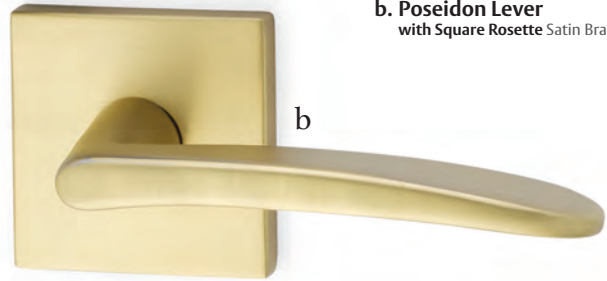

Top **Breslin Lever** with Square Rosette Satin Brass

Bottom **Dumont Lever** with Modern Rectangular Rosette Polished Chrome

Passage & Privacy Leversets

With no predetermined combination of levers, rosettes and finishes, we let you define your own style.

a

b

c

d

e

- a. Spencer Lever**
with Square Rosette Satin Nickel
- b. Myles Lever**
with Disk Rosette Flat Black
- c. Dumont Lever**
with Modern Rectangular Rosette Polished Chrome
- d. Aston Lever**
with Disk Rosette Satin Brass
- e. Freestone Lever**
with Urban Modern Rosette Satin Nickel
- f. Breslin Lever**
with Square Rosette Polished Nickel - Lifetime

f

Passage & Privacy Leversets

With no predetermined combination of levers, rosettes and finishes, we let you define your own style.

a

- a. Geneva Lever with Square Rosette Oil Rubbed Bronze
- b. Poseidon Lever with Square Rosette Satin Brass

b

Helios Lever with Modern Rectangular Rosette Satin Nickel

- c. Hercules Lever**
with Modern Rectangular Rosette Polished Chrome
- d. Triton Lever**
with Neos Rosette Satin Nickel
- e. Luzern Lever**
with Disk Rosette Oil Rubbed Bronze
- f. Stuttgart Lever**
with Disk Rosette Polished Nickel - Lifetime
- g. Hermes Lever**
with Square Rosette Satin Nickel
- h. Dresden Lever**
with Beveled Rosette Stainless Steel
- i. Sion Lever**
with Modern Rectangular Rosette Flat Black