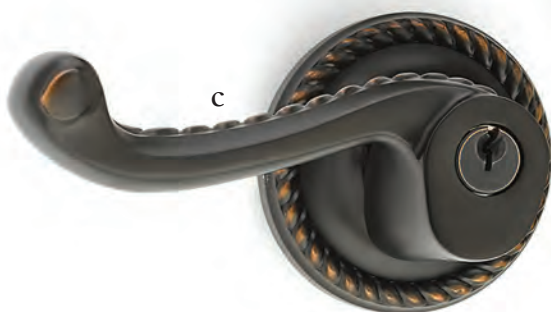

Imperial
French Antique

Deadbolts

**Rope
Deadbolt**
Pewter

Rope Deadbolt
Polished Brass - Lifetime

Knoxville Deadbolt
Oil Rubbed Bronze

Knoxville Deadbolt
Polished Chrome

Key-in Knob/Lever Locksets

- a. **Rope Key-in-Knob**
with Rope Rosette French Antique
- b. **Rope Key-in-Lever**
with Rope Rosette Satin Nickel
- c. **Rope Key-in-Lever**
with Rope Rosette Oil Rubbed Bronze
- d. **Rope Key-in-Knob**
with Rope Rosette Oil Rubbed Bronze

Sideplate Locksets

Decorated styles with Victorian and Colonial influences.
Emtek sideplate locks are available in both keyed and non-keyed functions.

Victoria Keyed
3-5/8" C-to-C with Victoria Knob
Oil Rubbed Bronze

Oval Beaded Non-Keyed
7" Overall with Beaded Egg Knob
Satin Nickel

Rope Keyed
5-1/2" C-to-C with Rope Knob
French Antique

Belmont Non-Keyed
7-1/2" Overall with Belmont Knob
Polished Brass - Lifetime

Unlacquered Brass
US3NL