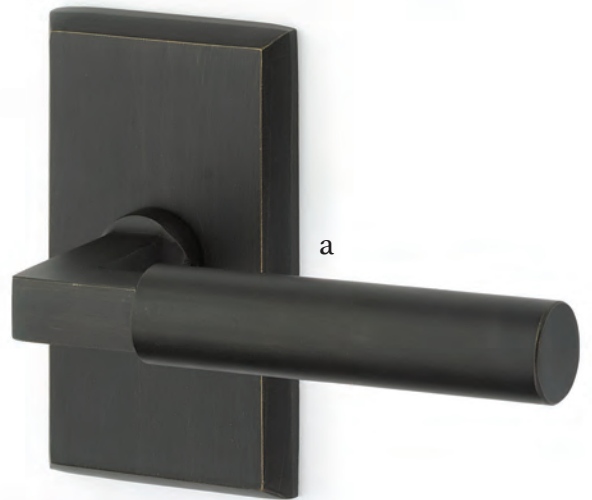

Stretto Narrow Trim Locksets

Modern trim styles cast in bronze to create a truly unique look.

Stretto Rectangular Non-Keyed
2" x 10" with Round Knob
Tumbled White Bronze

Stretto Rectangular Privacy
1-1/2" x 11" with Teton Lever
Flat Black Bronze Patina

Stretto Rectangular Keyed
2" x 10" with Modern Square Crystal Knob
Medium Bronze Patina

Sideplate Locksets

- a. Missoula Non-Keyed**
7-1/4" Overall with Round Knob
Flat Black Bronze Patina
- b. Missoula Keyed**
5-1/2" C-to-C with Yuma Lever
Tumbled White Bronze
- c. Rectangular Keyed**
5-1/2" C-to-C with Butte Knob
Medium Bronze Patina
- d. Rectangular Non-Keyed**
7" Overall with Bronze Egg Knob
Tumbled White Bronze

Passage & Privacy Lever sets

Mix and match rustic levers, rosettes, and finishes showcase a durable style in a bronze patina finish.

- a. Bryce Lever**
with #3 Rosette Medium Bronze Patina
- b. Cimarron Lever**
with #2 Rosette Medium Bronze Patina
- c. Mariposa Lever**
with #4 Rosette Tumbled White Bronze