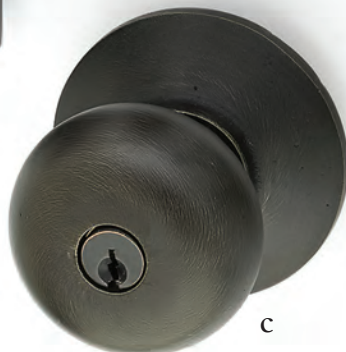

- a. **Winchester Key-in-Knob**
  with #4 Rosette Flat Black Bronze Patina
- b. **Durango Key-in-Lever**
  with #1 Rosette Medium Bronze Patina
- c. **Winchester Key-in-Knob**
  with #2 Rosette Medium Bronze Patina
- d. **Durango Key-in-Lever**
  with #3 Rosette Tumbled White Bronze