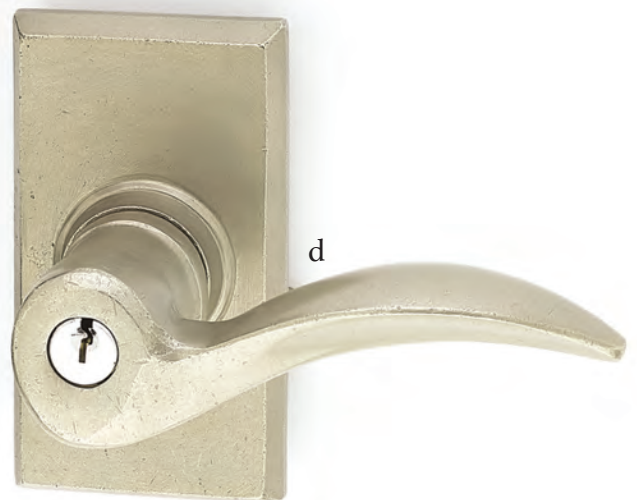

- a. **Winchester Key-in-Knob**
  with #4 Rosette Flat Black Bronze Patina
- b. **Durango Key-in-Lever**
  with #1 Rosette Medium Bronze Patina
- c. **Winchester Key-in-Knob**
  with #2 Rosette Medium Bronze Patina
- d. **Durango Key-in-Lever**
  with #3 Rosette Tumbled White Bronze