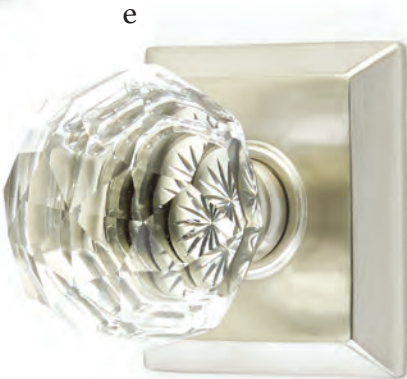

Timeless materials with intricate details offer a chic aesthetic.

- a. Bristol Knob**
with Regular Rosette Flat Black
- b. Hampton Knob**
with Oval Rosette Pewter

c

d

e

f

- c. Providence Crystal Knob**
with Regular Rosette
Polished Nickel - Lifetime
- d. Georgetown Knob**
with Regular Rosette
Oil Rubbed Bronze
- e. Diamond Crystal Knob**
with Quincy Rosette
Satin Nickel
- f. Old Town Clear Knob**
with #8 Rosette
Oil Rubbed Bronze
- g. Lowell Crystal Knob**
with Rope Rosette
French Antique
- h. Windsor Crystal Knob**
with Wilshire Rosette
Polished Brass - Lifetime
- i. Astoria Clear Knob**
with Rectangular Rosette
Oil Rubbed Bronze
- j. Ice White Porcelain Knob**
with Oval Rosette
Oil Rubbed Bronze