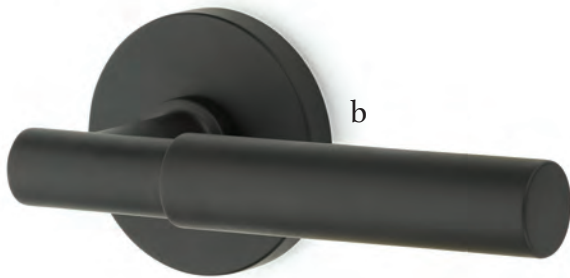

Passage & Privacy Leversets

With no predetermined combination of levers, rosettes and finishes, we let you define your own style.

a

b

c

d

e

- **a. Spencer Lever**
  with Square Rosette Satin Nickel
- **b. Myles Lever**
  with Disk Rosette Flat Black
- **c. Dumont Lever**
  with Modern Rectangular Rosette Polished Chrome
- **d. Aston Lever**
  with Disk Rosette Satin Brass
- **e. Freestone Lever**
  with Urban Modern Rosette Satin Nickel
- **f. Breslin Lever**
  with Square Rosette Polished Nickel - Lifetime

f