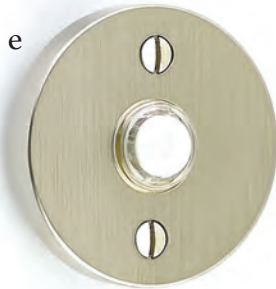

Door Accessories

Complete your home's new look with door accessories made to coordinate with Emtek door hardware.

Doorbell Buttons

- a. with Regular Rosette
  Polished Nickel - Lifetime
- b. with Small #1 Rosette
  Satin Nickel
- c. with Square Rosette
  Oil Rubbed Bronze
- d. with #1 Rosette
  Medium Bronze Patina
- e. with Disk Rosette
  Satin Nickel
- f. with Rectangular Rosette
  Polished Nickel - Lifetime
- g. with #2 Rosette
  Tumbled White Bronze
- h. with #8 Rosette
  Oil Rubbed Bronze
- i. with Oval Rosette
  Pewter
- j. with Small Modern
  Rectangular Rosette
  Polished Chrome

Doorbell Button
with #3 Rosette Medium Bronze Patina