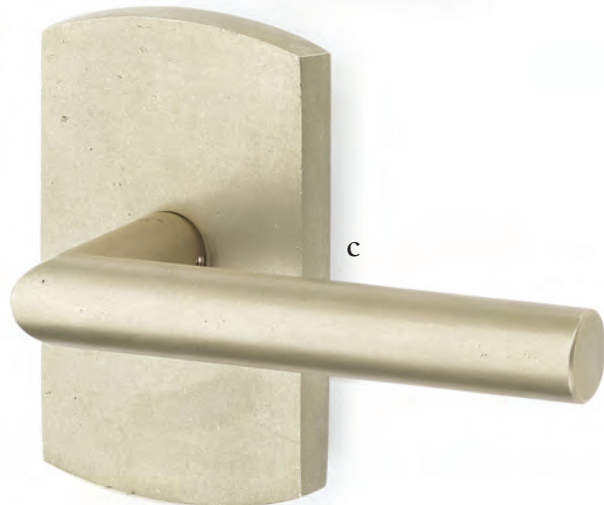

Stretto Narrow Trim Locksets

Modern trim styles cast in bronze to create a truly unique look.

Stretto Rectangular Non-Keyed
2" x 10" with Round Knob
Tumbled White Bronze

Stretto Rectangular Privacy
1-1/2" x 11" with Teton Lever
Flat Black Bronze Patina

Stretto Rectangular Keyed
2" x 10" with Modern Square Crystal Knob
Medium Bronze Patina

Sideplate Locksets

- a. Missoula Non-Keyed**
7-1/4" Overall with Round Knob
Flat Black Bronze Patina
- b. Missoula Keyed**
5-1/2" C-to-C with Yuma Lever
Tumbled White Bronze
- c. Rectangular Keyed**
5-1/2" C-to-C with Butte Knob
Medium Bronze Patina
- d. Rectangular Non-Keyed**
7" Overall with Bronze Egg Knob
Tumbled White Bronze

Passage & Privacy Lever sets

Mix and match rustic levers, rosettes, and finishes showcase a durable style in a bronze patina finish.

- a. Bryce Lever**
with #3 Rosette Medium Bronze Patina
- b. Cimarron Lever**
with #2 Rosette Medium Bronze Patina
- c. Mariposa Lever**
with #4 Rosette Tumbled White Bronze