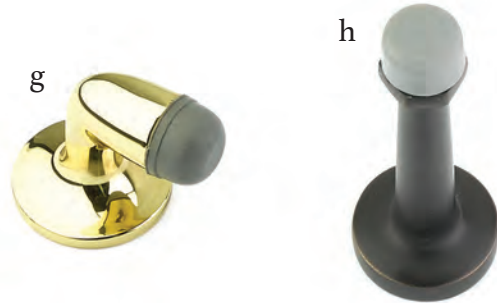

Window Utility Pulls

- g. **Window Utility Pull** Oil Rubbed Bronze
- h. **Window Utility Pull** Satin Nickel
- i. **Window Utility Pull** Polished Chrome

Surface Bolts

j. Sandcast Bronze 8" Surface Bolt
Medium Bronze

k. Solid Brass 12" Surface Bolt
Satin Brass

l. Solid Brass 18" Surface Bolt
Polished Nickel - Lifetime

m. Solid Brass 6" Surface Bolt
Oil Rubbed Bronze

n. Dutch Door Bolt
Satin Nickel

Door Accessories

- a. **Ball Catch with Strike** Satin Nickel
- b. **Roller Catch with Strike** French Antique
- c. **Concealed Screw Surface Bolt** Polished Chrome
- d. **Cylinder Floor Bumper** Oil Rubbed Bronze
- e. **Cylinder Floor Bumper with Dome Cap** Satin Nickel
- f. **Kickdown Door Holder** Satin Nickel
- g. **Floor Door Bumper** Polished Brass - Lifetime
- h. **Door Stop** Oil Rubbed Bronze
- i. **Goose Style Door Stop** Oil Rubbed Bronze

Door Accessories

- j. Security Door Guard** Polished Chrome
- k. Magnetic Door Stop & Holder** Oil Rubbed Bronze
- l. Half Dome Style Door Stop** Satin Nickel
- m. Extendable Baseboard Door Bumper** Satin Nickel
- n. Flush Bolt with Square Corners** Satin Nickel
- o. Pocket Door Lock Passage Function** Oil Rubbed Bronze
- p. Pocket Door Lock Privacy Function** Satin Nickel

a

Hinges

- a. Heavy Duty Square Barrel Solid Brass Hinge with Square Corners Satin Nickel
- b. Residential Duty Plated Steel Hinge with 5/8" Radius Corners Oil Rubbed Bronze
- c. Residential Duty Plated Steel Hinge with Square Corners Polished Brass
- d. Residential Duty Solid Brass Hinge with 5/8" Radius Corners Satin Nickel
- e. Heavy Duty Solid Brass Hinge with Square Corners Satin Brass
- f. Heavy Duty Ball Bearing Solid Brass Hinge with Square Corners French Antique
- g. Heavy Duty Ball Bearing Solid Brass Hinge with Square Corners Polished Nickel