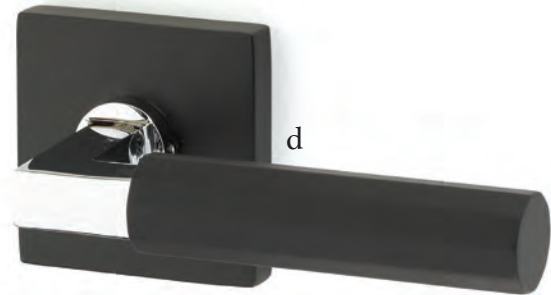

New level of customization. Choose your textured lever grip, stem design, and pair with any of our available rosettes options--in any mix of finishes--for hundreds of unique combinations, made just for you and your home project.

- a. **T-Bar** Polished Nickel - Lifetime . **Hammered** Polished Nickel - Lifetime with **Square Rosette** Polished Nickel - Lifetime
- b. **L-Square** Polished Nickel - Lifetime . **Tribeca** Unlacquered Brass with **Square Rosette** Unlacquered Brass
- c. **L-Square** Satin Brass . **Tribeca** Satin Brass with **Urban Modern Rosette** Satin Brass
- d. **L-Square** Polished Chrome . **Faceted** Flat Black with **Square Rosette** Flat Black
- e. **T-Bar** Unlacquered Brass . **Faceted** Polished Chrome with **Disk Rosette** Flat Black
- f. **T-Bar** Flat Black . **Knurled** Satin Brass with **Urban Modern Rosette** Flat Black