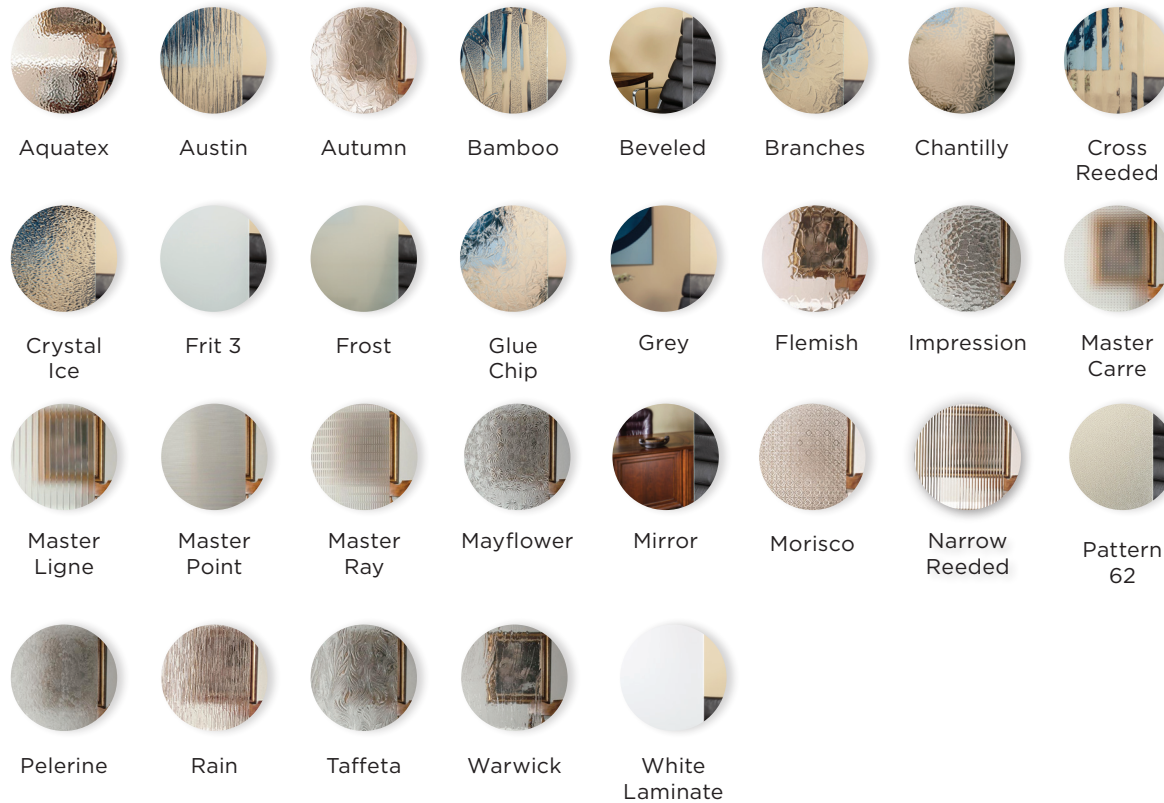

INTERIOR/EXTERIOR GLASS OPTIONS

A variety of glass options are available for interior and exterior doors, including custom etching. Personalize your door by making it one of a kind!

Helpful Hint

Take into consideration what your room will be used for when thinking of glass options.

PATTERN	PRIVACY LEVEL	LIGHT TRANSMISSION
Autumn	High	90%, 88%, 86%
Bamboo	High	87%, 84%
Flemish	Low	90%, 88%, 86%
Frit	High	N/A
Frost	Medium	N/A
Glue Chip	Medium	NPD
Master Carre	Medium	89%, 89%, 89%
Master Ligne	Medium	89%, 88%
Master Point	Medium	89%, 85%
Master Ray	Medium	85%, 85%
Morisco	High	NPD
Taffeta	Medium	90%
White Laminate	High	N/A

GLASS DOORS

Choose one of our standard door layouts or create your own panel and glass combination using any of our glass options.

GLASS OPTIONS

To visualize a custom design, try our Configurator at doorconfig.woodportdoors.com.

Note: not every glass offering is available in full-view lengths

Woodport Doors reserves the right to modify and/or delete any of our glass options.