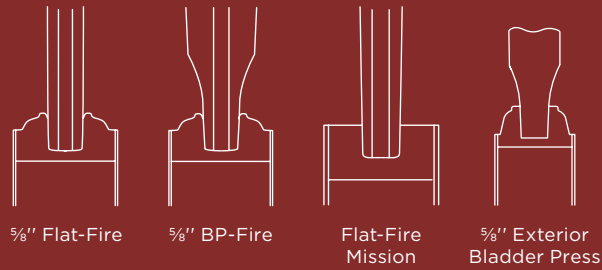

PROFILES AVAILABLE

5/8" Flat-Fire   5/8" BP-Fire   Flat-Fire Mission   5/8" Exterior Bladder Press

DESIGNS AVAILABLE

All interior designs available in exterior and fire rated options.