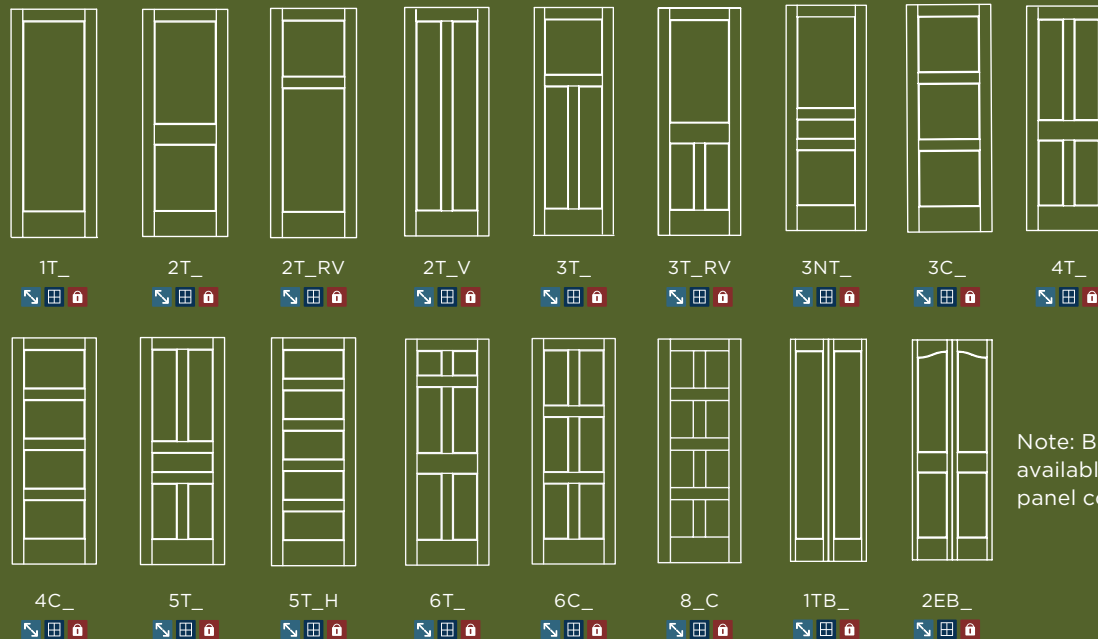

1T_

2T_

2T_RV

2T_V

3T_

3T_RV

3NT_

3C_

4T_

4C_

5T_

5T_H

6T_

6C_

8_C

1TB_

2EB_

Note: Bi-folds available for all panel configurations

Note: Arch and eyebrow available in all panel configurations

More options
ONLINE
woodportdoors.com/door-type/raised-wood-panel-doors

Thickness options are 1 3/8" and 1 3/4"