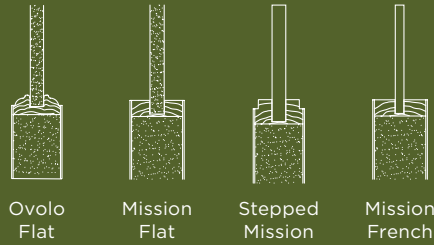

See page 4 for more information.

Pre-hang Options Available for All Doors

Thickness options are 1 3/8" and 1 3/4"

PROFILES AVAILABLE

Ovolo Flat    Mission Flat    Stepped Mission    Mission French

*More options*  
ONLINE