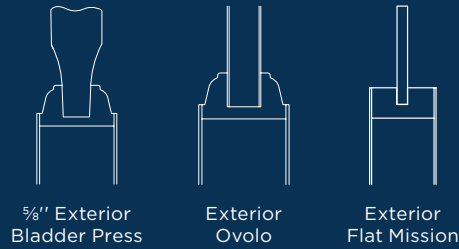

SIDELITE:  
EXTERIOR, 2  
LITE OVER 1  
PANEL FLAT,  
SQUARE TOP  
2L1TM-EXT

Pre-hang Options Available for All Doors

*Standard options*

TO CHOOSE FROM

PROFILES AVAILABLE

5/8" Exterior Bladder Press

Exterior Ovolo