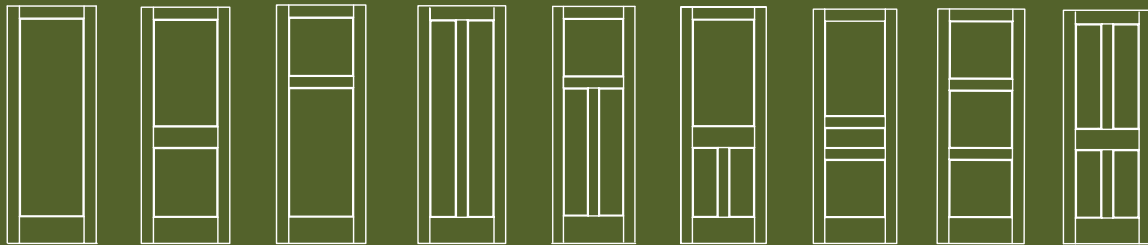

DESIGNS AVAILABLE

1T_   2T_   2T_RV   2T_V   3T_   3T_RV   3NT_   3C_   4T_