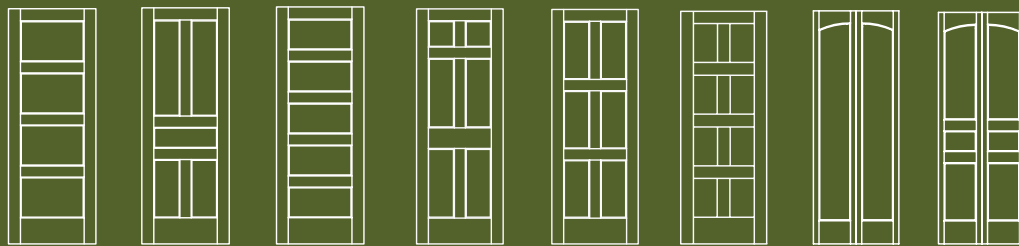

4C_   5T_   5T_H   6T_   6C_   8C_   1AB_   3NAB_

Note: Bi-folds available for all panel configurations

Note: Arch and eyebrow available in all panel configurations