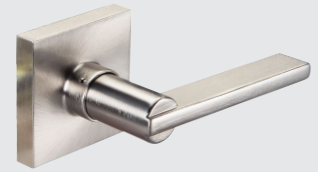

YE
SERIES®

Yale®

Yale Edge Series®

Get the Yale Edge on value, quality and savings – all from the brand you trust. Our most economical lock solution for your home or project.

- Designed to meet Grade 3 standards for value and security
- Removable cylinder for ease of re-keying without special tools
- Non-handed levers lowers inventory needs, minimizes mistakes
- Warranty: 1 year finish / 5 year mechanical
- ADA: Selection of lever styles available with push button to meet ADA requirements
- Finishes: US3 Polished Brass
  US10BP Oil Rubbed Bronze
  US15 Satin Nickel
  US26D Satin Chrome
  US32D Stainless Steel
  BLK Black

Levers

Yale®

The World's Favorite Lock, Since 1840.™