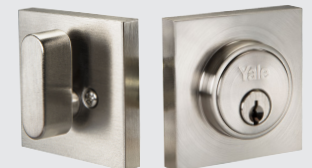

KNOB/LEVER

PRIVACY 23

ENTRY 73

Design	US3	US10BP	US15	US26D	US32D	BLK
Knobs						
Athens	•*	•*	•*		•	
Sinclair	•*	•*	•*			•*
Waycross		•*	•*			
Levers						
Alpharetta	•	•	•†‡			
Edisto		•*†	•*†	•*		
Keowee	•*	•*†‡	•*†‡			
Seabrook		•*†	•*†			
Seabrook SQ		•*	•*			•*
Wando		•*	•*†			

Keowee Dummy - specify handing.

*Specify KW-1 or SC-1 for compatible cylinder in these entry selections.

† ADA Entry ‡ ADA Privacy

DIMENSIONS

	A	B	C
Athens	2 7/16"	2 33/64"	2"
Sinclair	2 7/16"	2 3/8"	2 13/64"
Waycross	2 7/16"	2 1/2"	2 7/16"
Alpharetta	2 7/16"	2 1/4"	3 45/64"
Edisto	2 7/16"	2 7/16"	4 7/32"
Keowee	2 7/16"	2 9/16"	4 3/32"
Seabrook	2 7/16"	2 9/16"	4 5/8"
Seabrook SQ	2 1/2"	2 9/16"	4 5/8"
Wando	2 7/16"	2 1/2"	4 5/8"

Deadbolts

FUNCTION

DEADBOLT

SINGLE CYL 82E

SINGLE CYL SQ 82ESQ

ONESIDED with PLATE 860E

ONE WAY 880E

DIMENSIONS

	A	B	C
Deadbolt Interior	2 1/2"	15/16"	2"
Deadbolt Exterior	2 1/2"	1"	1 7/8"
SQ Deadbolt Interior	2 1/2"	7/8"	2"
SQ Deadbolt Interior	2 1/2"	7/8"	2 1/2"

Single Cylinder (82E)

Single Cylinder SQ (82ESQ)

One Sided with Plate (860E)