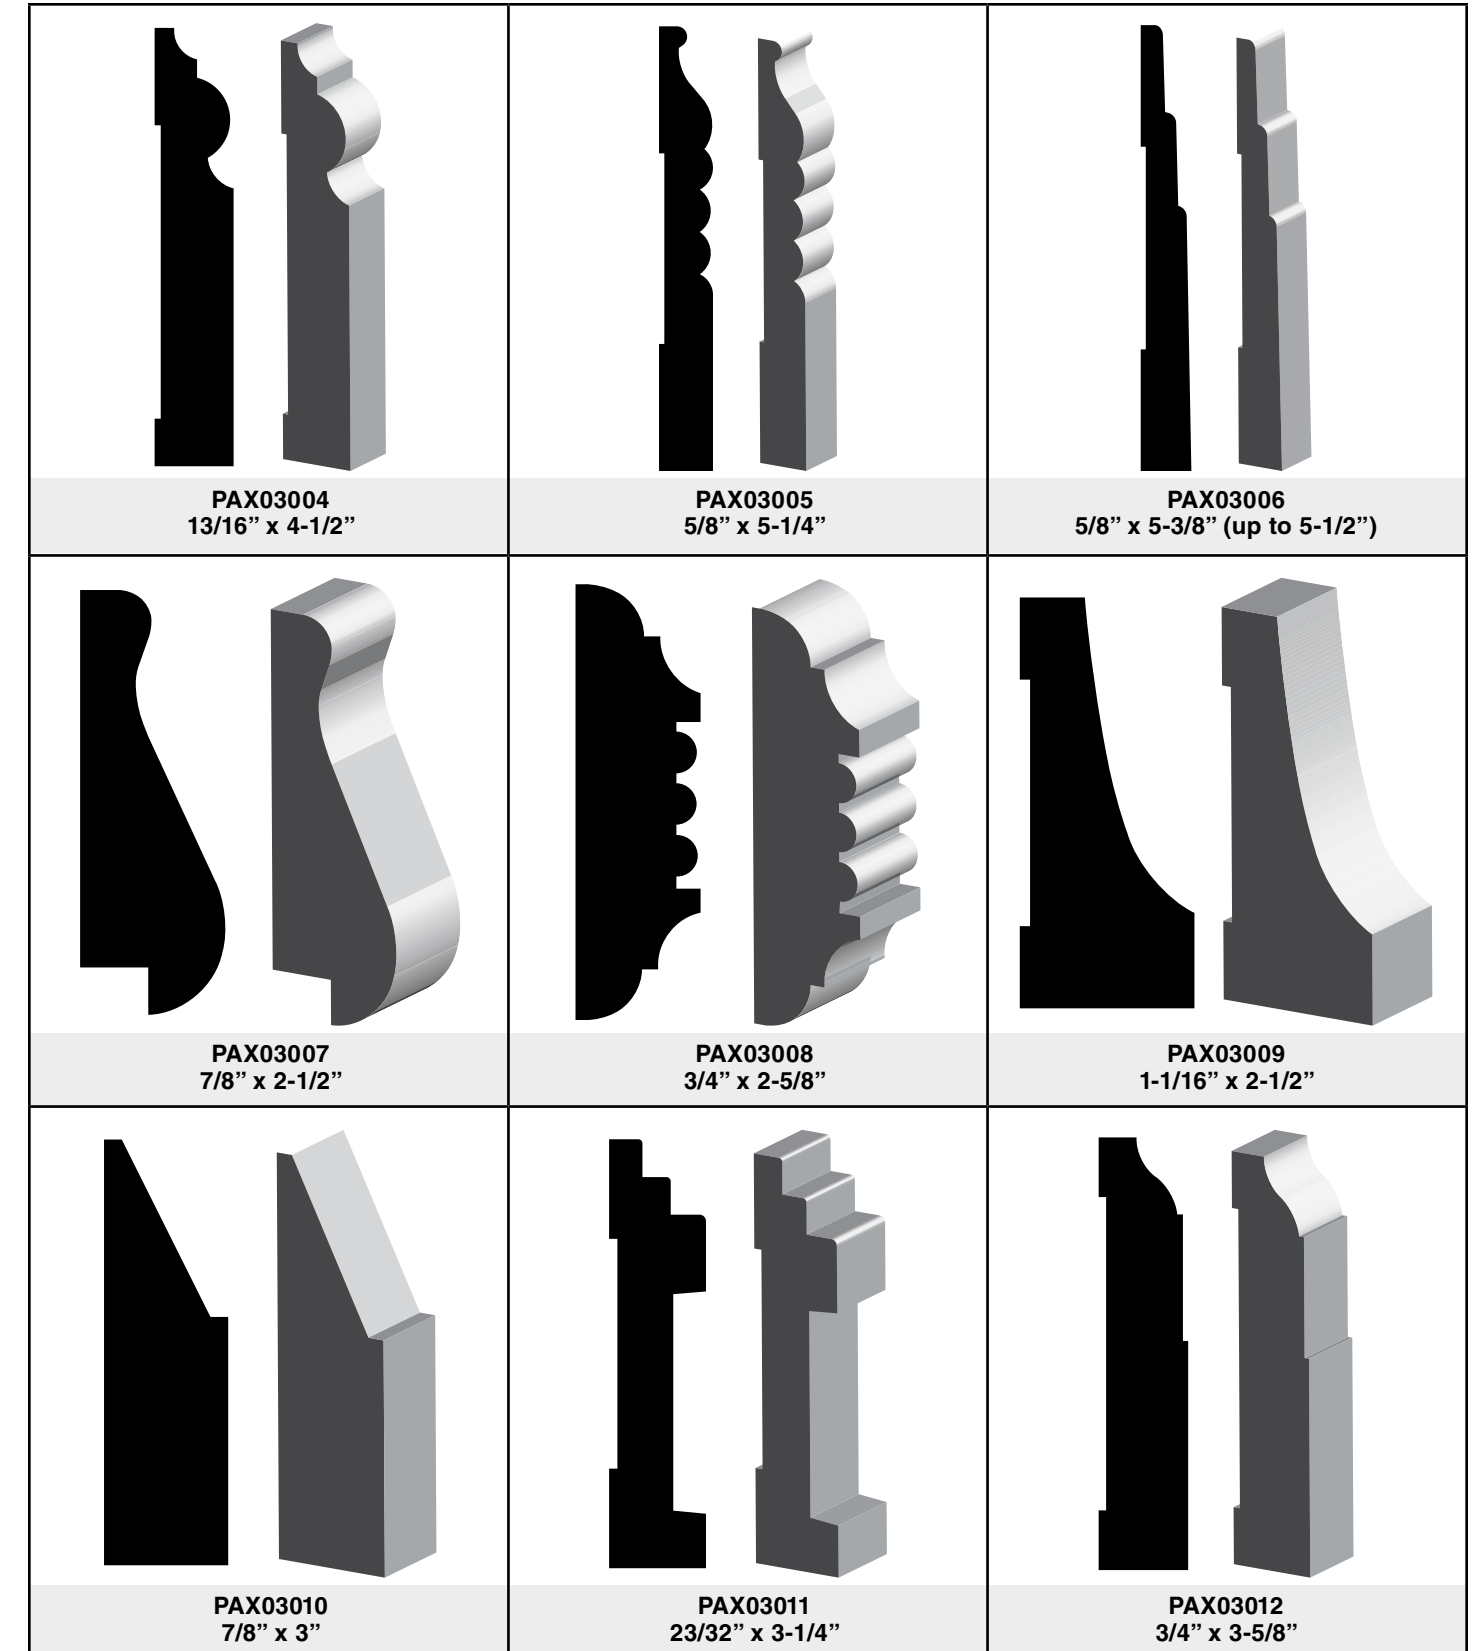

BAR RAIL

Profiles shown are not actual size.

BASE

BASE

Profiles shown are not actual size.

BASE

Profiles shown are not actual size.

		
PAX03013 1/2" x 3-7/16"	PAX03014 1-1/16" x 3-1/2"	PAX03015 3/4" x 3-1/2"
		
PAX03016 5/8" x 3-1/2"	PAX03017 9/16" x 3-1/2"	PAX03018 3/4" x 3-1/2"
		
PAX03019 1" x 3-5/8"	PAX03020 1" x 3-3/4"	PAX03021 1/2" x 3-1/2"