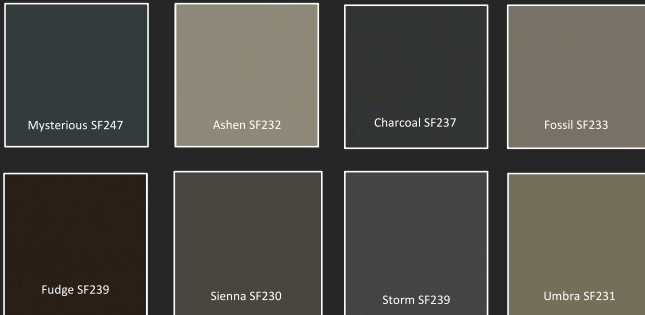

arauco
PRISM

Vogue White
W920

Duke SF250

Series: Accentz
Texture: Velvet

A Uni-color developed to combine with Prism's exclusive collection of designer friendly woodgrains and patterns.

Reminiscent of the ocean, this tranquil blue-green compliments both warm and cool base woodgrains with its multidimensional tonality that is both vivid and profound.

Other Designs In This Series:

Quarry SF252

Series: Accentz
Texture: Velvet

A Uni-color developed to combine with Prism's exclusive collection of designer friendly woodgrains and patterns.

A sun bleached, neutral stone color that nods to the arid quality of the desert drawing from the natural traits of beige limestones and moody grey granite. In pairing with linear structures and woodgrains with soft movement, this achromatic solid serves as a fresh take on traditional greige.

Other Designs In This Series:

Adobe SF253

Series: Accentz
Texture: Velvet

A Uni-color developed to combine with Prism's exclusive collection of designer friendly woodgrains and patterns.

A time-honored stoneware clay hue with a paired down, natural impact that adds optimism and warmth when married with both muted and intricate woodgrains.

Other Designs In This Series:

arauco
PRISM

Enigma

WF456

Texture: Boreal

Filigree like feathers! This walnut was sanded in a diagonal direction, transparent oil with a touch of pigment emphasizes the signs of the processing.