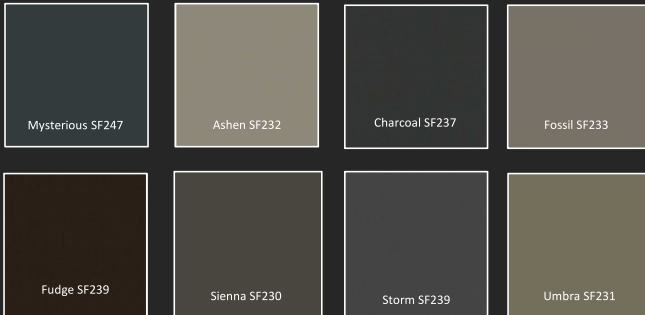

arauco
PRISM

Vogue White
W920

Duke SF250

Series: Accentz
Texture: Velvet

A Uni-color developed to combine with Prism's exclusive collection of designer friendly woodgrains and patterns.

Reminiscent of the ocean, this tranquil blue-green compliments both warm and cool base woodgrains with its multidimensional tonality that is both vivid and profound.

Other Designs In This Series:

Celadon SF251

Series: Accentz
Texture: Velvet

A Uni-color developed to combine with Prism's exclusive collection of designer friendly woodgrains and patterns.

The soothing grey undertones of this sage provide a neutral and earthy impression in commune with modern, natural wood structures.

Other Designs In This Series:

Quarry SF252

Series: Accentz
Texture: Velvet

A Uni-color developed to combine with Prism's exclusive collection of designer friendly woodgrains and patterns.

A sun bleached, neutral stone color that nods to the arid quality of the desert drawing from the natural traits of beige limestones and moody grey granite. In pairing with linear structures and woodgrains with soft movement, this achromatic solid serves as a fresh take on traditional greige.

Other Designs In This Series:

Adobe SF253

Series: Accentz
Texture: Velvet

A Uni-color developed to combine with Prism's exclusive collection of designer friendly woodgrains and patterns.

A time-honored stoneware clay hue with a paired down, natural impact that adds optimism and warmth when married with both muted and intricate woodgrains.