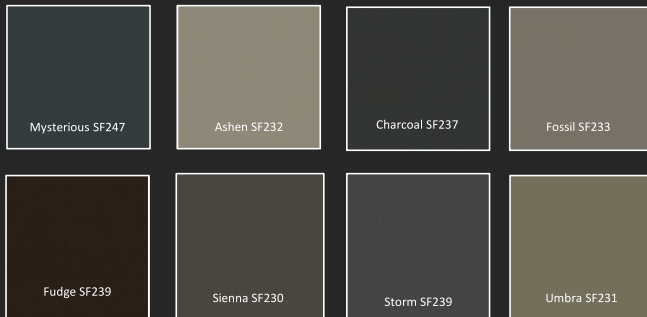

arauco
PRISM

Vogue White
W920

Duke SF250

Series: Accentz
Texture: Velvet

A Uni-color developed to combine with Prism's exclusive collection of designer friendly woodgrains and patterns.

Reminiscent of the ocean, this tranquil blue-green compliments both warm and cool base woodgrains with its multidimensional tonality that is both vivid and profound.

Other Designs In This Series:

Celadon SF251

Series: Accentz
Texture: Velvet

A Uni-color developed to combine with Prism's exclusive collection of designer friendly woodgrains and patterns.

The soothing grey undertones of this sage provide a neutral and earthy impression in commune with modern, natural wood structures.

Other Designs In This Series:

Quarry SF252

Series: Accentz
Texture: Velvet

A Uni-color developed to combine with Prism's exclusive collection of designer friendly woodgrains and patterns.

A sun bleached, neutral stone color that nods to the arid quality of the desert drawing from the natural traits of beige limestones and moody grey granite. In pairing with linear structures and woodgrains with soft movement, this achromatic solid serves as a fresh take on traditional greige.