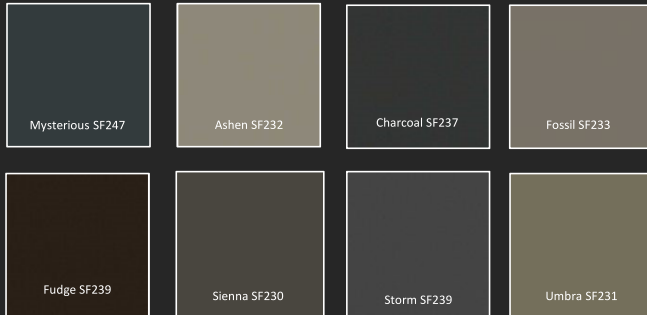

arauco
PRISM

Vogue White
W920

Duke SF250

Series: Accentz
Texture: Velvet

A Uni-color developed to combine with Prism's exclusive collection of designer friendly woodgrains and patterns.

Reminiscent of the ocean, this tranquil blue-green compliments both warm and cool base woodgrains with its multidimensional tonality that is both vivid and profound.

Other Designs In This Series:

Celadon SF251

Series: Accentz
Texture: Velvet

A Uni-color developed to combine with Prism's exclusive collection of designer friendly woodgrains and patterns.

The soothing grey undertones of this sage provide a neutral and earthy impression in commune with modern, natural wood structures.

Other Designs In This Series:

Quarry SF252

Series: Accentz
Texture: Velvet

A Uni-color developed to combine with Prism's exclusive collection of designer friendly woodgrains and patterns.

A sun bleached, neutral stone color that nods to the arid quality of the desert drawing from the natural traits of beige limestones and moody grey granite. In pairing with linear structures and woodgrains with soft movement, this achromatic solid serves as a fresh take on traditional greige.