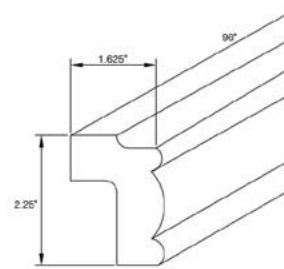

Light Rail Moulding - Traditional

Item Code	Outer Dimensions			Oslo	Shaker	Brooklyn	Essential White	Essential Gray
	W	H	D					
LRM8	96	2.25	1.625	-	✓	✓	✓	✓