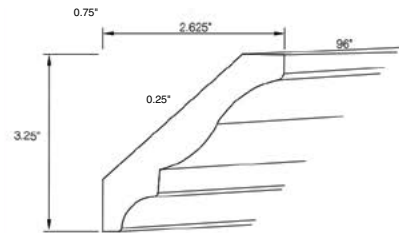

Large Crown Moulding

Item Code	Outer Dimensions			Oslo	Shaker	Brooklyn	Essential White	Essential Gray
	W	H	D					
BCM8	96	3.25	2.625	-	-	✓	✓	✓

Bottom Edge Moulding

Item Code	Outer Dimensions			Oslo	Shaker	Brooklyn	Essential White	Essential Gray
	W	H	D					
BEM8	96	0.75	1.125	✓	✓	✓	✓	✓