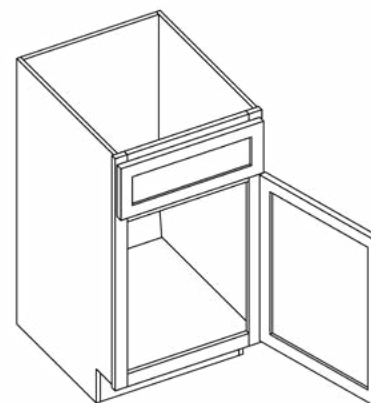

Single Door Vanity

Item Code	Outer Dimensions			Oslo	Shaker	Brooklyn	Essential White	Essential Gray
	W	H	D	Premier			Builder	
V21	21	34.5	21	✓	✓	✓	-	-