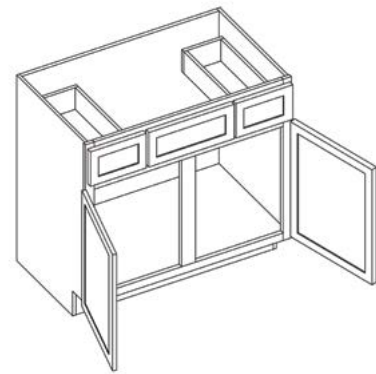

Vanity Sink Base

Item Code	Outer Dimensions			Oslo	Shaker	Brooklyn	Essential White	Essential Gray
	W	H	D	Premier			Builder	
VSBDR30	30	34.5	21	✓	✓	✓	-	-
VSBDL30	30	34.5	21	✓	✓	✓	-	-

Pictured is the VSBDL30

Item Code	Outer Dimensions			Oslo	Shaker	Brooklyn	Essential White	Essential Gray
	W	H	D	Premier			Builder	
VSBDR36	36	34.5	21	✓	✓	✓	-	-
VSBDL36	36	34.5	21	✓	✓	✓	-	-

Pictured is the VSBDL36

Item Code	Outer Dimensions			Oslo	Shaker	Brooklyn	Essential White	Essential Gray
	W	H	D	Premier			Builder	
VSB36	36	34.5	21	✓	-	✓	✓	-
VSB39	39	34.5	21	-	-	-	✓	-
VSB42	42	34.5	21	✓	✓	✓	✓	✓
VSB48	48	34.5	21	✓	✓	✓	✓	✓

Single Door Vanity Base

Item Code	Outer Dimensions			Oslo	Shaker	Brooklyn	Essential White	Essential Gray
	W	H	D	Premier			Builder	
VB12	12	34.5	21	✓	✓	✓	-	-
VB15	15	34.5	21	✓	✓	✓	✓	✓
VB18	18	34.5	21	✓	✓	✓	✓	✓

Vanity Drawer Base

Item Code	Outer Dimensions			Oslo	Shaker	Brooklyn	Essential White	Essential Gray
	W	H	D	Premier			Builder	
VDB12	12	34.5	21	✓	✓	✓	✓	✓
VDB15	15	34.5	21	✓	✓	✓	✓	✓
VDB18	18	34.5	21	✓	✓	✓	✓	✓
VDB21	21	34.5	21	-	-	-	✓	✓
VDB24	24	34.5	21	✓	✓	✓	✓	✓

Vanity Drawer

Item Code	Outer Dimensions			Oslo	Shaker	Brooklyn	Essential White	Essential Gray
	W	H	D	Premier			Builder	
KD24	24	4.75	21	✓	✓	✓	-	-

All drawer fronts have a slab profile, excluding Oslo.

Item Code	Outer Dimensions			Oslo	Shaker	Brooklyn	Essential White	Essential Gray
	W	H	D	Premier			Builder	
KD36	36	4.75	21	✓	✓	✓	-	-

Sides trimmable to 30"
All drawer fronts have a slab profile, excluding Oslo.