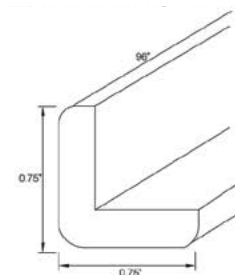

Outside Corner Moulding

Item Code	Outer Dimensions			Oslo	Shaker	Brooklyn	Essential White	Essential Gray
	W	H	D					
OCM8	96	0.75	0.75	✓	✓	✓	✓	✓