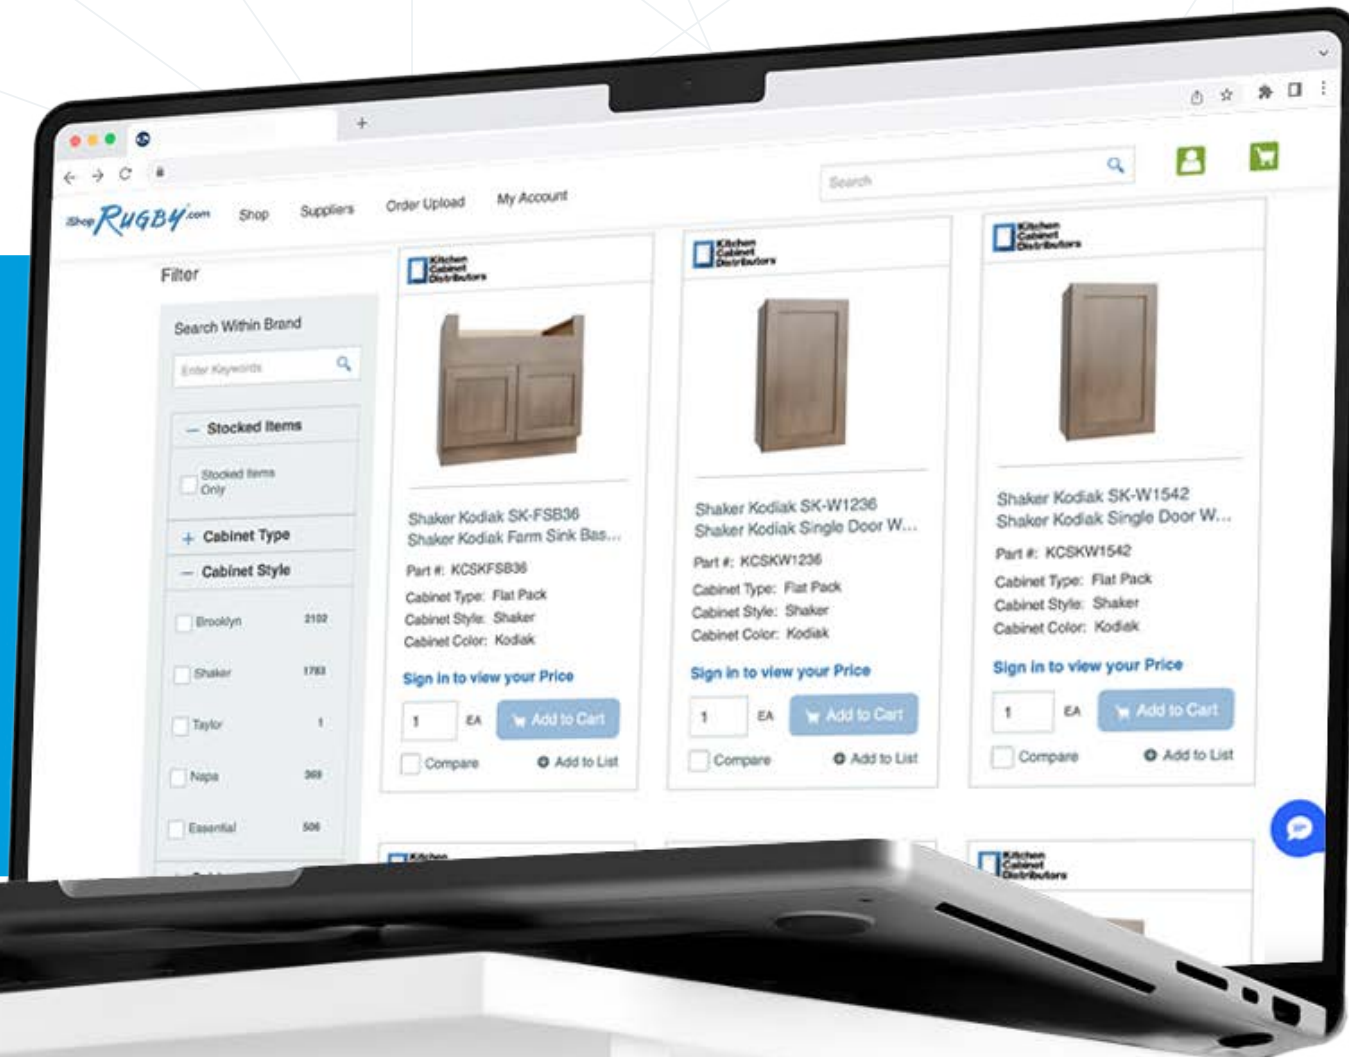

SCAN
THE QR CODE
with your tablet or phone
to see KCD Products

Table of Contents

Cabinet Lines	7
Product Specifications	18
Wall Cabinets	19
Base Cabinets	26
Tall Cabinets	31
Vanity Cabinets	33
ADA Compatible Base Cabinets	36
Mouldings & Trim	38
Fillers & Panels	41
Accessories	42
Attachments & Inserts	45
Decorative Hardware	48
Hoods & Vents	52
Floating Shelves	54
Samples & Sales Tools	56