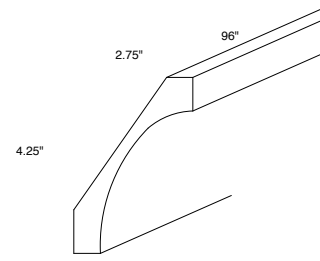

Cove Crown Moulding

Item Code	Outer Dimensions			Oslo	Shaker	Brooklyn	Essential White	Essential Gray
	W	H	D					
COM8	96	4.25	2.75	✓	✓	✓	✓	✓