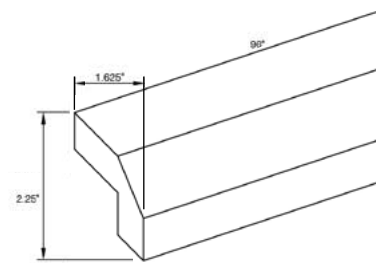

Light Rail Moulding - Transitional

Item Code	Outer Dimensions			Oslo	Shaker	Brooklyn	Essential White	Essential Gray
	W	H	D					
LRMT8	96	2.25	1.625	✓	-	✓*	-	-

*Only available in Brooklyn White