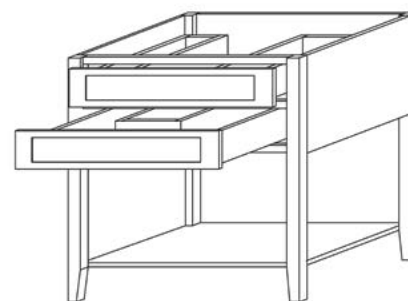

Open Shelf Vanity Sink Base

Item Code	Outer Dimensions			Oslo	Shaker	Brooklyn	Essential White	Essential Gray
	W	H	D	Premier			Builder	
VSBO36	36	34.5	21	✓	✓	✓	-	-

Includes adjustable feet
Total height does not account for adjustable foot height

SCAN FOR
Open Shelf Vanity Assembly Video