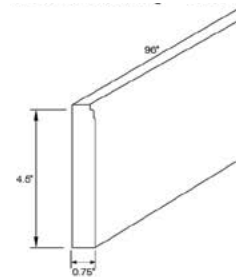

Furniture Base Moulding

Item Code	Outer Dimensions			Oslo	Shaker	Brooklyn	Essential White	Essential Gray
	W	H	D					
FBM8	96	4.5	0.75	✓	✓	✓	✓	✓