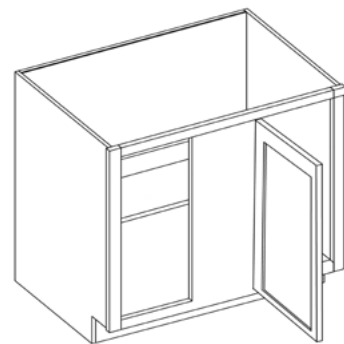

Blind Base Cabinet

Item Code	Outer Dimensions			Oslo	Shaker	Brooklyn	Essential White	Essential Gray
	W	H	D	Premier			Builder	
BB36	30	34.5	24	✓	✓	✓	✓	✓

Image shown is hinge left