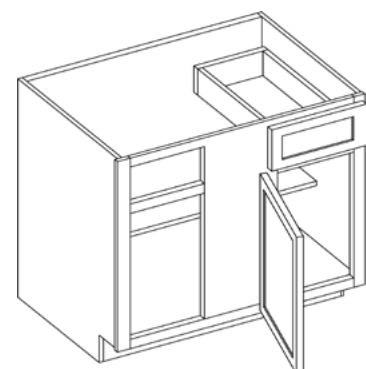

Item Code	Outer Dimensions			Oslo	Shaker	Brooklyn	Essential White	Essential Gray
	W	H	D	Premier			Builder	
BB42	36	34.5	24	✓	✓	✓	✓	✓
BB48	48	34.5	24	✓	✓	✓	✓	✓

Image shown is hinge left