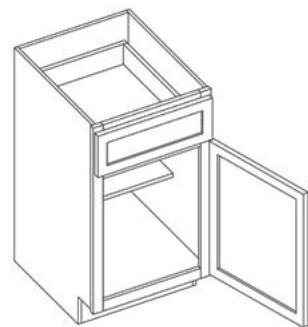

Item Code	Outer Dimensions			Oslo	Shaker	Brooklyn	Essential White	Essential Gray
	W	H	D	Premier			Builder	
B12	12	34.5	24	✓	✓	✓	✓	✓
B15	15	34.5	24	✓	✓	✓	✓	✓
B18	18	34.5	24	✓	✓	✓	✓	✓
B21	21	34.5	24	✓	✓	✓	✓	✓