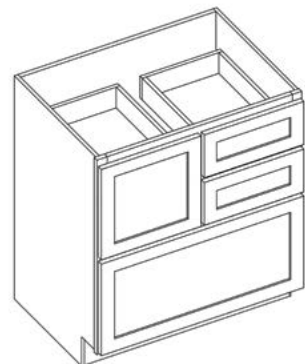

Cooking Center Base Cabinet

Item Code	Outer Dimensions			Oslo	Shaker	Brooklyn	Essential White	Essential Gray
	W	H	D	Premier			Builder	
CC30	30	34.5	24	✓	✓	✓	-	-