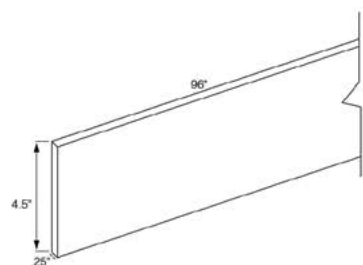

Toe Kick

Item Code	Outer Dimensions			Oslo	Shaker	Brooklyn	Essential White	Essential Gray
	W	H	D	Premier			Builder	
TKS8	96	4.5	0.25	✓	✓	✓	✓	✓