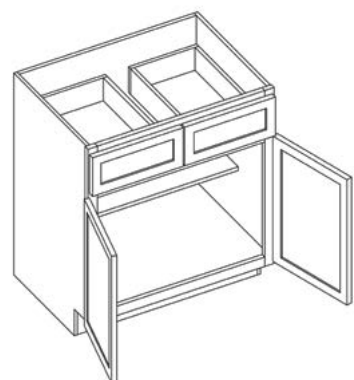

Double Door Standard Base Cabinet

Item Code	Outer Dimensions			Oslo	Shaker	Brooklyn	Essential White	Essential Gray
	W	H	D	Premier			Builder	
B24-2*	24	34.5	24	✓	✓	✓	✓	✓
B27	27	34.5	24	✓	✓	✓	✓	✓
B30	30	34.5	24	✓	✓	✓	✓	✓
B33	33	34.5	24	✓	✓	✓	✓	✓
B36	36	34.5	24	✓	✓	✓	✓	✓
B39	39	34.5	24	✓	✓	✓	✓	✓

*Includes one drawer and two doors
Oslo features a single drawer on all base cabinet sizes