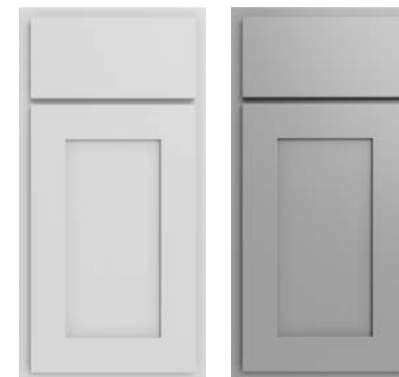

Builder Series

ESSENTIAL WHITE (EW)

ESSENTIAL GRAY (EG)