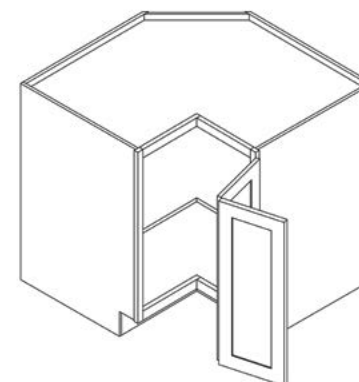

Microwave Base Cabinet

Item Code	Outer Dimensions			Oslo	Shaker	Brooklyn	Essential White	Essential Gray
	W	H	D	Premier			Builder	
MBC24	24	34.5	24	✓	✓	✓	-	-
MBC30	30	34.5	24	✓	✓	✓	-	-

Finished interior

Easy Reach Base Cabinet