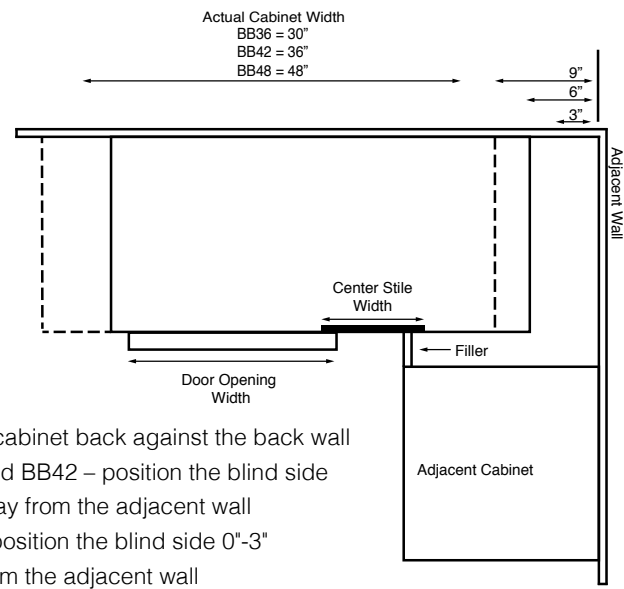

Front of frame can be trimmed to accommodate a sink insert up to 13.5"

Corner Sink Front

Item Code	Outer Dimensions			Oslo	Shaker	Brooklyn	Essential White	Essential Gray
	W	H	D	Premier			Builder	
CSF42	27	34.5	2	✓	✓	✓	✓	✓
YN-CSF-FLOOR	48	0.5	48	✓	✓	✓	✓	✓

Sink floor and hinges are sold separately
Back of face frame measures 27" wide

Installing a Blind Base Cabinet

Proper installation ensures that the drawer will clear hardware, and doors will open, and show correct reveal