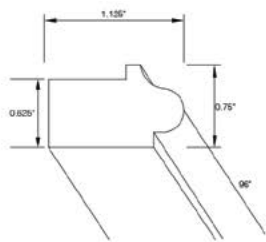

Large Crown Moulding

Item Code	Outer Dimensions			Oslo	Shaker	Brooklyn	Essential White	Essential Gray
	W	H	D					
BCM8	96	3.25	2.625	-	-	✓	✓	✓

Bottom Edge Moulding

Item Code	Outer Dimensions			Oslo	Shaker	Brooklyn	Essential White	Essential Gray
	W	H	D					
BEM8	96	0.75	1.125	✓	✓	✓	✓	✓