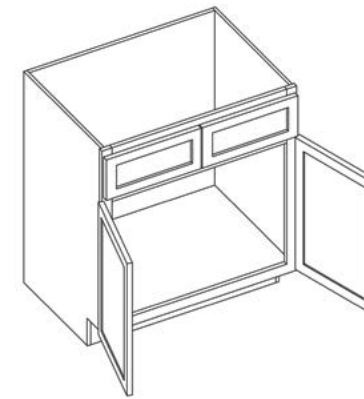

Sink Base Cabinet

Item Code	Outer Dimensions			Oslo	Shaker	Brooklyn	Essential White	Essential Gray
	W	H	D	Premier			Builder	
SB30	30	34.5	24	✓	✓	✓	✓	✓
SB33	33	34.5	24	✓	✓	✓	✓	✓
SB36	36	34.5	24	✓	✓	✓	✓	✓