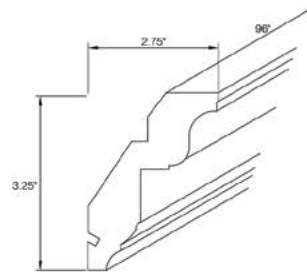

Royal Crown Moulding

Item Code	Outer Dimensions			Oslo	Shaker	Brooklyn	Essential White	Essential Gray
	W	H	D	Premier			Builder	
RCM8	96	3.25	2.75	-	✓	✓	✓	✓