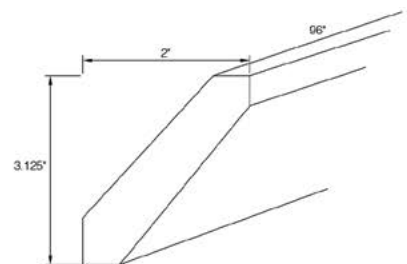

Shaker Crown Moulding

Item Code	Outer Dimensions			Oslo	Shaker	Brooklyn	Essential White	Essential Gray
	W	H	D	Premier			Builder	
SCM8	96	3.125	2	✓	✓	✓*	✓	✓

*Only available in Brooklyn White, Grey & Midnight