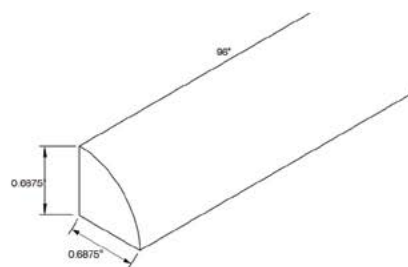

Shoe Moulding

Item Code	Outer Dimensions			Oslo	Shaker	Brooklyn	Essential White	Essential Gray
	W	H	D	Premier			Builder	
SHOE	96	0.6875	0.6875	✓	✓	✓	✓	✓