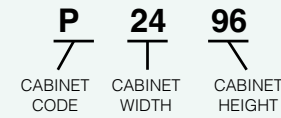

Tall Cabinet Coding

1. Notes:
2. Standard tall cabinets are 24" deep.
   - Add door thickness for total cabinet depth.