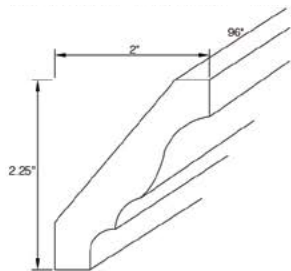

Traditional Crown Moulding

Item Code	Outer Dimensions			Oslo	Shaker	Brooklyn	Essential White	Essential Gray
	W	H	D					
CM8	96	2.25	2	-	-	✓	✓	✓