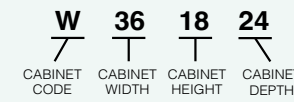

Refrigerator