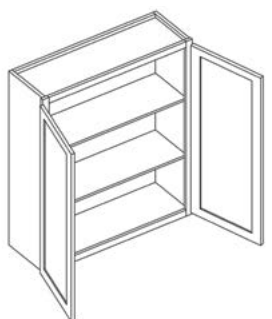

Item Code	Outer Dimensions			Oslo	Shaker	Brooklyn	Essential White	Essential Gray
	W	H	D	Premier			Builder	
W2430-2	24	30	12	✓	✓	✓	✓	✓
W2730	27	30	12	✓	✓	✓	✓	✓
W3030	30	30	12	✓	✓	✓	✓	✓
W3330	33	30	12	✓	✓	✓	✓	✓
W3630	36	30	12	✓	✓	✓	✓	✓
W3930	39	30	12	✓	✓	✓	✓	✓
W2436-2	24	36	12	✓	✓	✓	✓	✓
W2736	27	36	12	✓	✓	✓	✓	✓
W3036	30	36	12	✓	✓	✓	✓	✓
W3336	33	36	12	✓	✓	✓	✓	✓
W3636	36	36	12	✓	✓	✓	✓	✓
W3936	39	36	12	✓	✓	✓	✓	✓