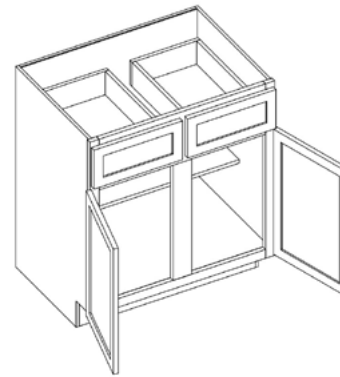

Double Door Base Cabinet with Center Stile

Item Code	Outer Dimensions			Oslo	Shaker	Brooklyn	Essential White	Essential Gray
	W	H	D	Premier			Builder	
B42	42	34.5	24	✓	✓	✓	✓	✓
B45	45	34.5	24	-	-	-	✓	-