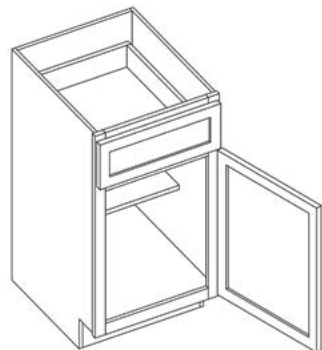

Single Door Vanity Base