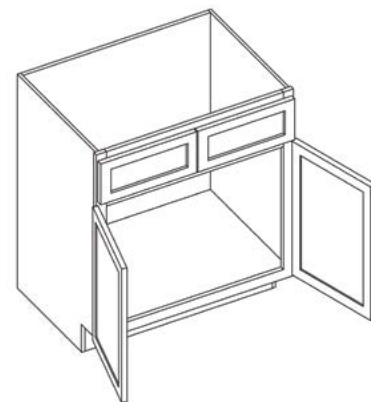

Double Door Vanity

Item Code	Outer Dimensions			Oslo	Shaker	Brooklyn	Essential White	Essential Gray
	W	H	D	Premier			Builder	
V24-2*	24	34.5	21	✓	✓	✓	✓	✓
V27	27	34.5	21	✓	✓	✓	✓	✓
V30	30	34.5	21	✓	✓	✓	✓	✓
V33	33	34.5	21	✓	✓	✓	✓	✓
V36	36	34.5	21	✓	✓	✓	✓	✓
V39	39	34.5	21	-	-	-	✓	-
V42	42	34.5	21	-	-	-	✓	-

*Includes one false front drawer and two doors
Oslo features a single drawer on all vanity cabinet sizes