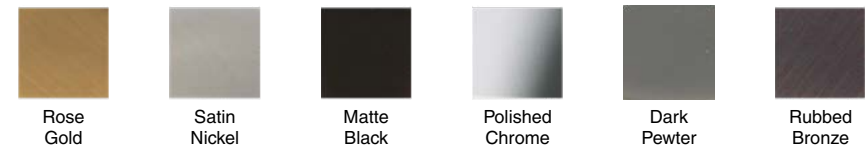

Available Finishes

SCAN FOR
Hardware Options