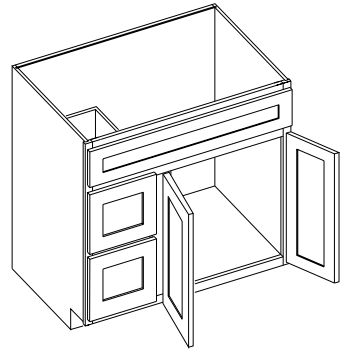

Item Code	Outer Dimensions			Oslo	Shaker	Brooklyn	Essential White	Essential Gray
	W	H	D	Premier			Builder	
VSBDR36	36	34.5	21	✓	✓	✓	-	-
VSBDL36	36	34.5	21	✓	✓	✓	-	-

Pictured is the VSBDL36