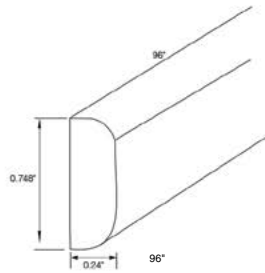

Batten Moulding

Item Code	Outer Dimensions			Oslo	Shaker	Brooklyn	Essential White	Essential Gray
	W	H	D					
BAM8	96	0.75	0.25	✓	✓	✓	✓	✓