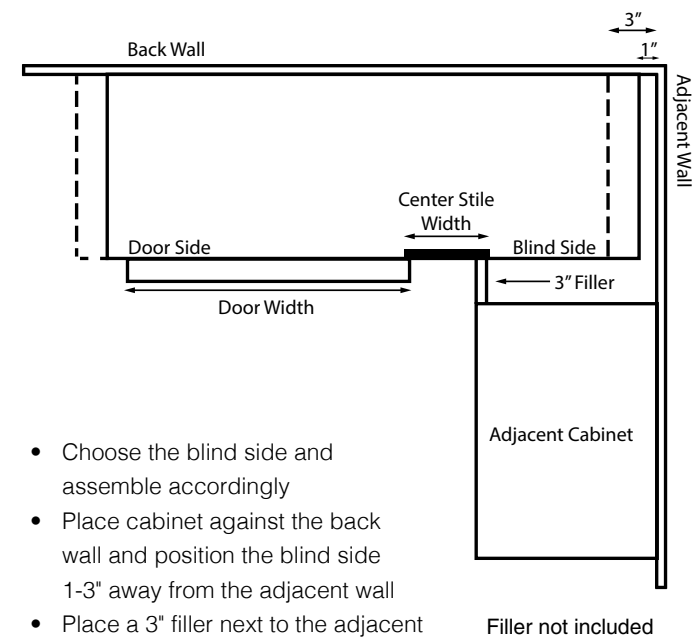

- Choose the blind side and assemble accordingly
- Place cabinet against the back wall and position the blind side 1-3" away from the adjacent wall
- Place a 3" filler next to the adjacent cabinet so door can operate

Filler not included