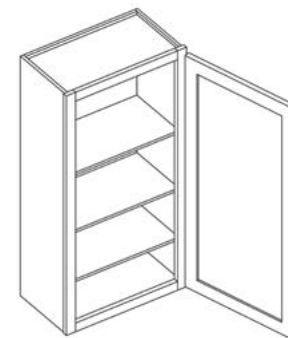

Item Code	Outer Dimensions			Oslo	Shaker	Brooklyn	Essential White	Essential Gray
	W	H	D	Premier			Builder	
W942	9	42	12	✓	✓	✓	✓	✓
W1242	12	42	12	✓	✓	✓	✓	✓
W1542	15	42	12	✓	✓	✓	✓	✓
W1842	18	42	12	✓	✓	✓	✓	✓
W2142	21	42	12	✓	✓	✓	✓	✓