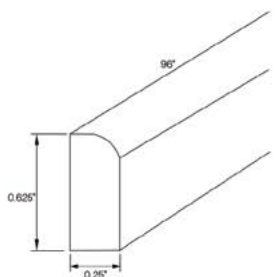

Scribe

Item Code	Outer Dimensions			Oslo	Shaker	Brooklyn	Essential White	Essential Gray
	W	H	D	Premier			Builder	
SCRIBE	96	0.625	0.25	✓	✓	✓	✓	✓