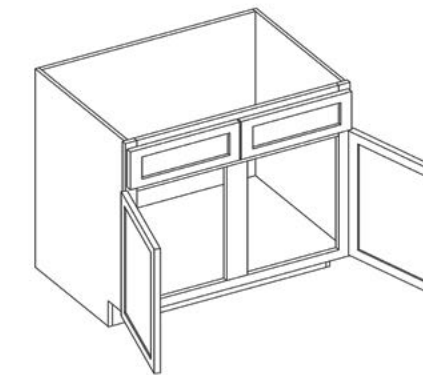

Item Code	Outer Dimensions			Oslo	Shaker	Brooklyn	Essential White	Essential Gray
	W	H	D	Premier			Builder	
SB42	42	34.5	24	✓	✓	✓	✓	✓
SB48	48	34.5	24	✓	✓	✓	-	-