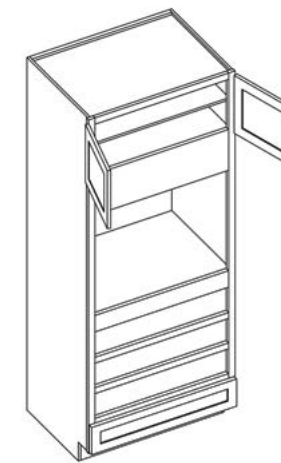

*Filler not included

Tall Cabinet Coding

- Notes:
- Standard tall cabinets are 24" deep.
 - Add door thickness for total cabinet depth.

Oven Cabinet (Includes One Drawer)

Item Code	Outer Dimensions			Oslo	Shaker	Brooklyn	Essential White	Essential Gray
	W	H	D	Premier			Builder	
OC3390	33	90	24	✓	✓	✓	✓	✓
OC3396	33	96	24	✓	✓	✓	✓	✓