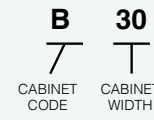

PRODUCT SPECS WALL CABINETS

42" High Single Door Wall Cabinet

Item Code	Material	Color	Style
BW3042*	Oslo	Shaker	Brooklyn
BW3642*	Essential White	Essential Gray	

Base Cabinet Coding

- Notes:
- Standard base cabinets are 24" deep and 34.5" high.
 - Add door thickness for total cabinet depth.
 - Oslo has a single drawer size on cabinets up to 36."
 - Builder Series comes standard with slab drawer front and can be upgraded to soft-close on assembled orders.
 - Shaker White comes standard with slab drawer front but can be upgraded to 5-piece.