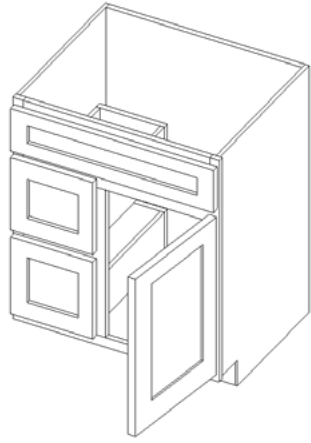

Vanity Sink Base

Item Code	Outer Dimensions			Oslo	Shaker	Brooklyn	Essential White	Essential Gray
	W	H	D	Premier			Builder	
VSBDR30	30	34.5	21	✓	✓	✓	-	-
VSBDL30	30	34.5	21	✓	✓	✓	-	-

Pictured is the VSBDL30