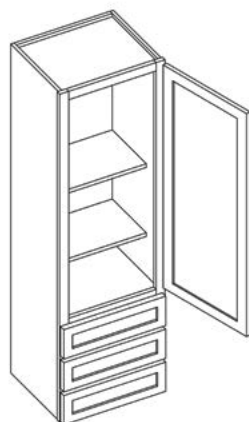

Wall Tower with 3 Drawers

Item Code	Outer Dimensions			Oslo	Shaker	Brooklyn	Essential White	Essential Gray
	W	H	D	Premier			Builder	
DWR1548	15	48	15	✓	✓	✓	-	-
DWR1554	15	54	15	✓	✓	✓	-	-
DWR1560	15	60	15	✓	✓	✓	-	-

Works great with a vanity