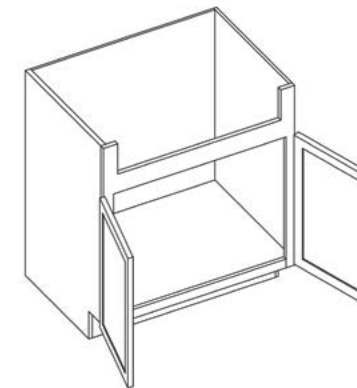

Farm Sink Base Cabinet

Item Code	Outer Dimensions			Oslo	Shaker	Brooklyn	Essential White	Essential Gray
	W	H	D	Premier			Builder	
FSB36	36	34.5	24	✓	✓	✓	-	-

Front of frame can be trimmed to accommodate a sink insert up to 13.5"