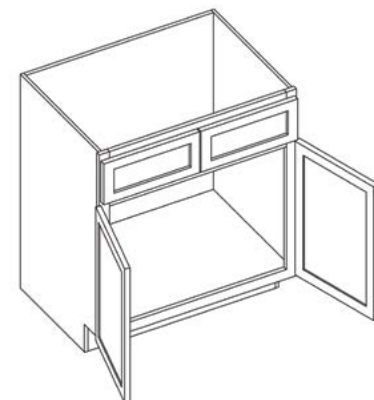

Double Door Vanity

Item Code	Outer Dimensions			Oslo	Shaker	Brooklyn	Essential White	Essential Gray
	W	H	D	Premier			Builder	
V24-2*	24	34.5	21	✓	✓	✓	✓	✓
V27	27	34.5	21	✓	✓	✓	✓	✓
V30	30	34.5	21	✓	✓	✓	✓	✓
V33	33	34.5	21	✓	✓	✓	✓	✓
V36	36	34.5	21	✓	✓	✓	✓	✓
V39	39	34.5	21	-	-	-	✓	-
V42	42	34.5	21	-	-	-	✓	-

*Includes one false front drawer and two doors
Oslo features a single drawer on all vanity cabinet sizes