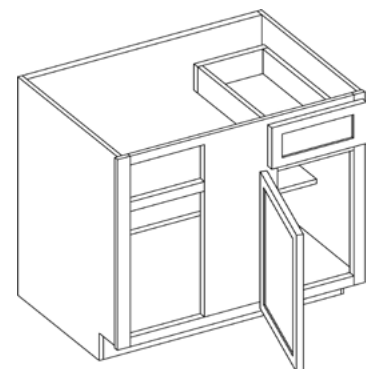

Item Code	Outer Dimensions			Oslo	Shaker	Brooklyn	Essential White	Essential Gray
	W	H	D	Premier			Builder	
BB42	36	34.5	24	✓	✓	✓	✓	✓
BB48	48	34.5	24	✓	✓	✓	✓	✓

Image shown is hinge left