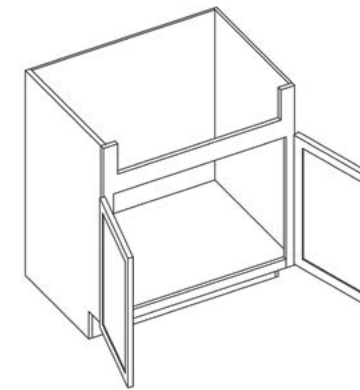

Farm Sink Base Cabinet

Item Code	Outer Dimensions			Oslo	Shaker	Brooklyn	Essential White	Essential Gray
	W	H	D	Premier			Builder	
FSB36	36	34.5	24	✓	✓	✓	-	-

Front of frame can be trimmed to accommodate a sink insert up to 13.5"