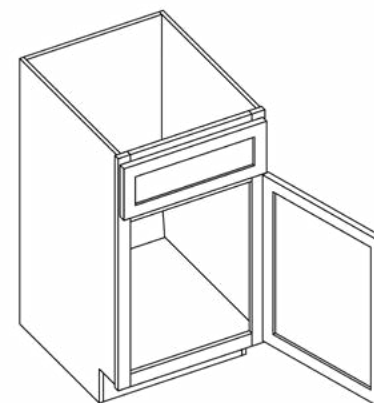

Single Door Vanity

Item Code	Outer Dimensions			Oslo	Shaker	Brooklyn	Essential White	Essential Gray
	W	H	D	Premier			Builder	
V21	21	34.5	21	✓	✓	✓	-	-