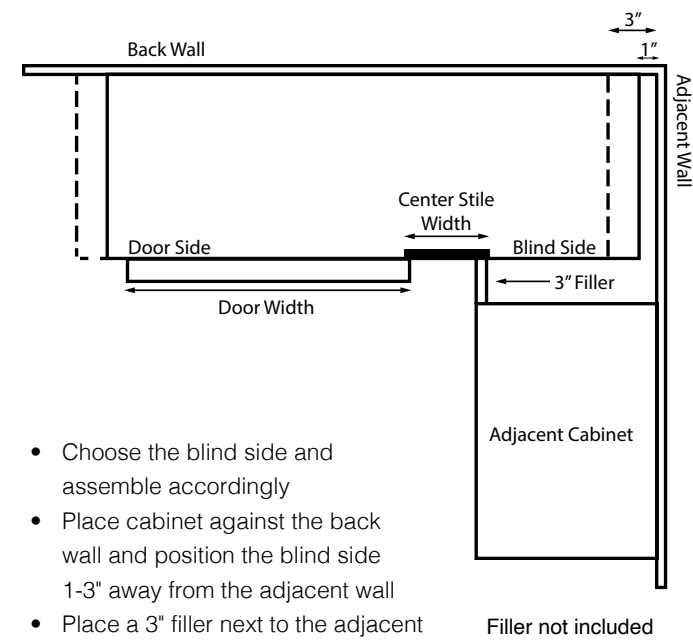

- Choose the blind side and assemble accordingly
- Place cabinet against the back wall and position the blind side 1-3" away from the adjacent wall
- Place a 3" filler next to the adjacent cabinet so door can operate

Filler not included