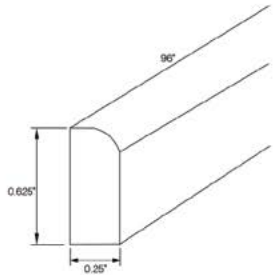

Scribe

Item Code	Outer Dimensions			Oslo	Shaker	Brooklyn	Essential White	Essential Gray
	W	H	D	Premier			Builder	
SCRIBE	96	0.625	0.25	✓	✓	✓	✓	✓