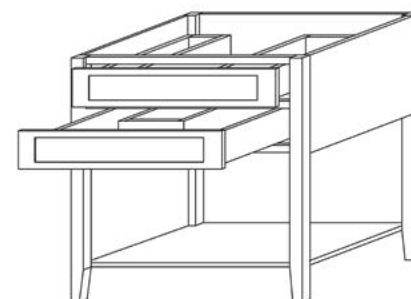

Open Shelf Vanity Sink Base

Item Code	Outer Dimensions			Oslo	Shaker	Brooklyn	Essential White	Essential Gray
	W	H	D	Premier			Builder	
VSBO36	36	34.5	21	✓	✓	✓	-	-

Includes adjustable feet
Total height does not account for adjustable foot height

SCAN FOR
Open Shelf Vanity Assembly Video