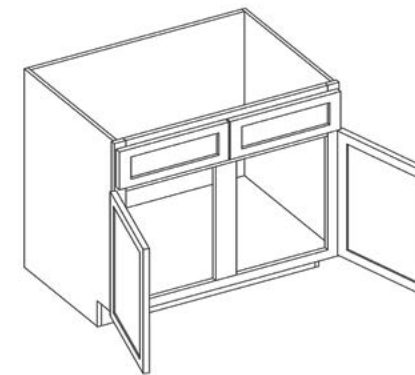

Item Code	Outer Dimensions			Oslo	Shaker	Brooklyn	Essential White	Essential Gray
	W	H	D	Premier			Builder	
SB42	42	34.5	24	✓	✓	✓	✓	✓
SB48	48	34.5	24	✓	✓	✓	-	-