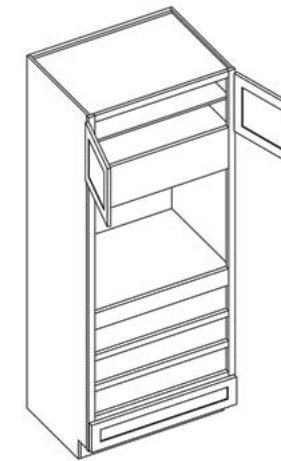

*Filler not included

Tall Cabinet Coding

- Notes:
- Standard tall cabinets are 24" deep.
 - Add door thickness for total cabinet depth.

Oven Cabinet (Includes One Drawer)

Item Code	Outer Dimensions			Oslo	Shaker	Brooklyn	Essential White	Essential Gray
	W	H	D	Premier			Builder	
OC3390	33	90	24	✓	✓	✓	✓	✓
OC3396	33	96	24	✓	✓	✓	✓	✓