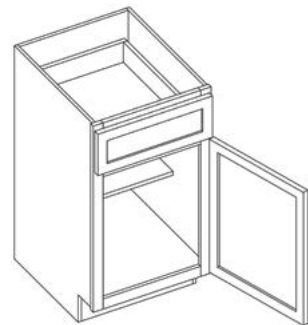

Item Code	Outer Dimensions			Oslo	Shaker	Brooklyn	Essential White	Essential Gray
	W	H	D	Premier			Builder	
B12	12	34.5	24	✓	✓	✓	✓	✓
B15	15	34.5	24	✓	✓	✓	✓	✓
B18	18	34.5	24	✓	✓	✓	✓	✓
B21	21	34.5	24	✓	✓	✓	✓	✓