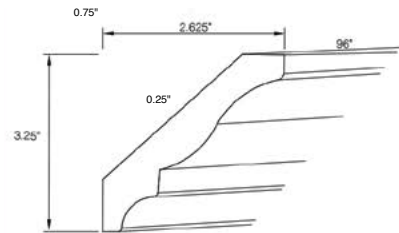

Large Crown Moulding

Item Code	Outer Dimensions			Oslo	Shaker	Brooklyn	Essential White	Essential Gray
	W	H	D					
BCM8	96	3.25	2.625	-	-	✓	✓	✓

Bottom Edge Moulding

Item Code	Outer Dimensions			Oslo	Shaker	Brooklyn	Essential White	Essential Gray
	W	H	D					
BEM8	96	0.75	1.125	✓	✓	✓	✓	✓