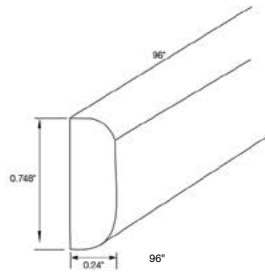

Batten Moulding

Item Code	Outer Dimensions			Oslo	Shaker	Brooklyn	Essential White	Essential Gray
	W	H	D					
BAM8	96	0.75	0.25	✓	✓	✓	✓	✓