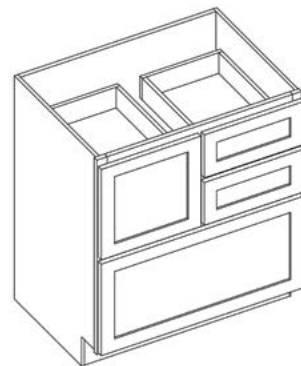

Cooking Center Base Cabinet

Item Code	Outer Dimensions			Oslo	Shaker	Brooklyn	Essential White	Essential Gray
	W	H	D	Premier			Builder	
CC30	30	34.5	24	✓	✓	✓	-	-