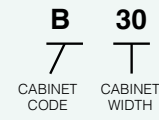

Base Cabinet Coding

1. Notes:
2. Standard base cabinets are 24" deep and 34.5" high.
   - Add door thickness for total cabinet depth.
   - Oslo has a single drawer size on cabinets up to 36."
   - Builder Series comes standard with slab drawer front and can be upgraded to soft-close on assembled orders.
   - Shaker White comes standard with slab drawer front but can be upgraded to 5-piece.