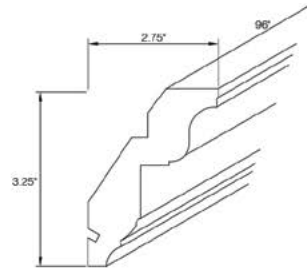

Royal Crown Moulding

Item Code	Outer Dimensions			Oslo	Shaker	Brooklyn	Essential White	Essential Gray
	W	H	D	Premier			Builder	
RCM8	96	3.25	2.75	-	✓	✓	✓	✓