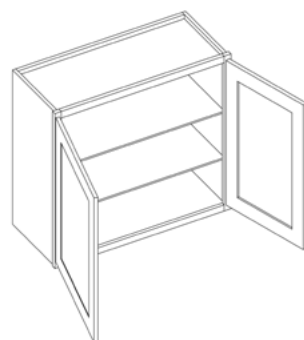

Deep Double Door Wall Cabinet