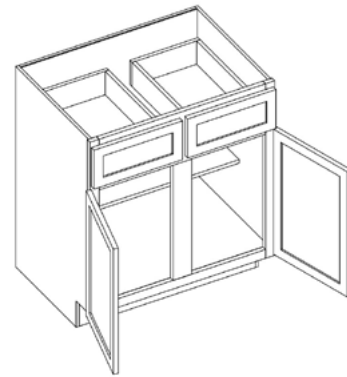

Double Door Base Cabinet with Center Stile

Item Code	Outer Dimensions			Oslo	Shaker	Brooklyn	Essential White	Essential Gray
	W	H	D	Premier			Builder	
B42	42	34.5	24	✓	✓	✓	✓	✓
B45	45	34.5	24	-	-	-	✓	-

Trash Can Base (Full Height) Cabinet