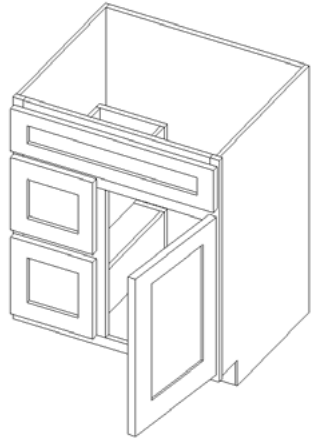

Vanity Sink Base

Item Code	Outer Dimensions			Oslo	Shaker	Brooklyn	Essential White	Essential Gray
	W	H	D	Premier			Builder	
VSBDR30	30	34.5	21	✓	✓	✓	-	-
VSBDL30	30	34.5	21	✓	✓	✓	-	-

Pictured is the VSBDL30