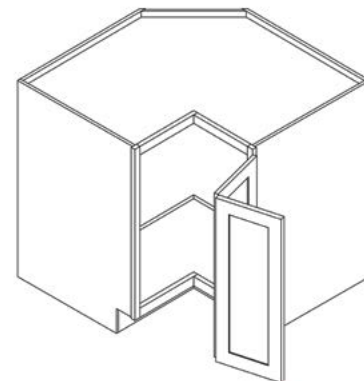

Easy Reach Base Cabinet

Item Code	Outer Dimensions			Oslo	Shaker	Brooklyn	Essential White	Essential Gray
	W	H	D	Premier			Builder	
ER33	33	34.5	24	✓	✓	✓	-	-
ER36	36	34.5	24	✓	✓	✓	✓	✓

SCAN FOR
Easy Reach Cabinet Assembly Video