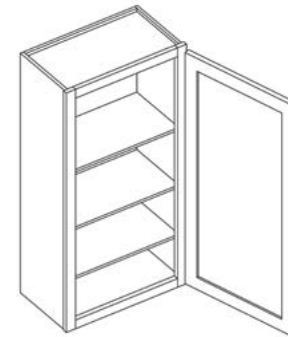

Item Code	Outer Dimensions			Oslo	Shaker	Brooklyn	Essential White	Essential Gray
	W	H	D	Premier			Builder	
W942	9	42	12	✓	✓	✓	✓	✓
W1242	12	42	12	✓	✓	✓	✓	✓
W1542	15	42	12	✓	✓	✓	✓	✓
W1842	18	42	12	✓	✓	✓	✓	✓
W2142	21	42	12	✓	✓	✓	✓	✓