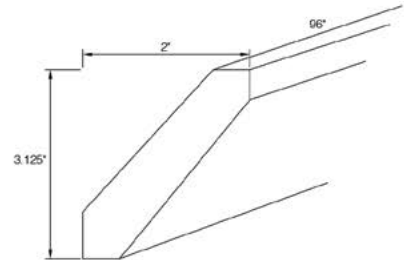

Shaker Crown Moulding

Item Code	Outer Dimensions			Oslo	Shaker	Brooklyn	Essential White	Essential Gray
	W	H	D	Premier			Builder	
SCM8	96	3.125	2	✓	✓	✓*	✓	✓

*Only available in Brooklyn White, Grey & Midnight