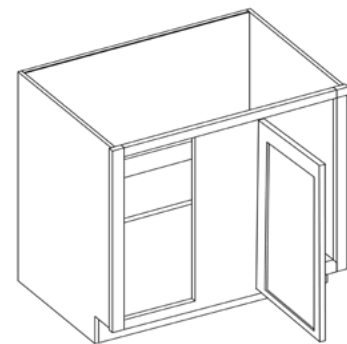

Blind Base Cabinet

Item Code	Outer Dimensions			Oslo	Shaker	Brooklyn	Essential White	Essential Gray
	W	H	D	Premier			Builder	
BB36	30	34.5	24	✓	✓	✓	✓	✓

Image shown is hinge left