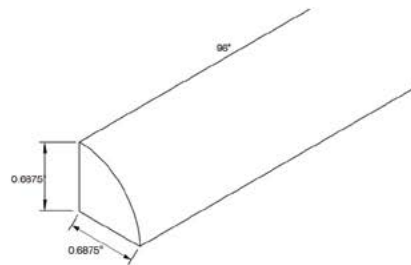

Scribe

Item Code	Outer Dimensions			Oslo	Shaker	Brooklyn	Essential White	Essential Gray
	W	H	D	Premier			Builder	
SCRIBE	96	0.625	0.25	✓	✓	✓	✓	✓

Shoe Moulding

Item Code	Outer Dimensions			Oslo	Shaker	Brooklyn	Essential White	Essential Gray
	W	H	D	Premier			Builder	
SHOE	96	0.6875	0.6875	✓	✓	✓	✓	✓