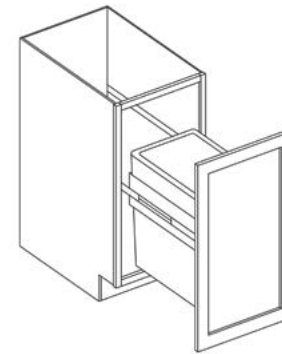

Item Code	Outer Dimensions			Oslo	Shaker	Brooklyn	Essential White	Essential Gray
	W	H	D	Premier			Builder	
TRB18FH	18	34.5	24	✓	✓	✓	-	-
TRB-1*	18	34.5	24	✓	✓	✓	-	-
TRB-2**	18	34.5	24	✓	✓	✓	-	-

*Includes one 50 QT can
**Includes two 35 QT cans