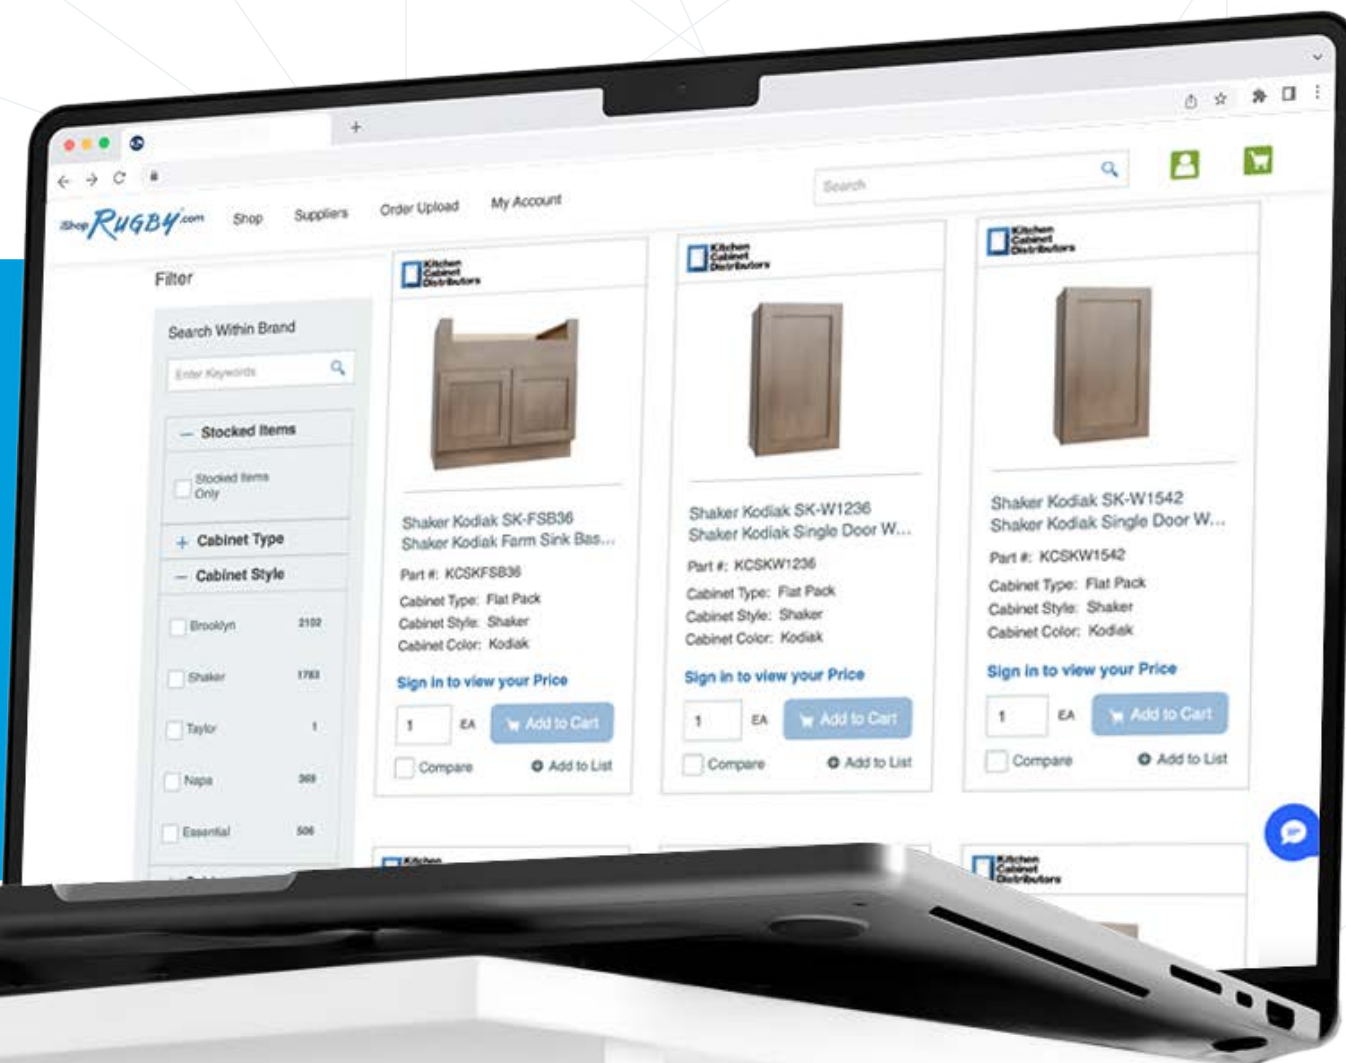

MANAGE
your account

- ✓ Place orders
- ✓ Check order status
- ✓ Research products
- ✓ ...and more!

SCAN
THE QR CODE
with your tablet or phone
to see KCD Products

Table of Contents

Cabinet Lines	7
Product Specifications	18
Wall Cabinets	19
Base Cabinets	26
Tall Cabinets	31
Vanity Cabinets	33
ADA Compatible Base Cabinets	36
Mouldings & Trim	38
Fillers & Panels	41
Accessories	42
Attachments & Inserts	45
Decorative Hardware	48
Hoods & Vents	52
Floating Shelves	54
Samples & Sales Tools	56