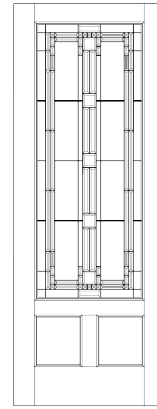

GREENWICH™ (8'0")
6356 (Black)