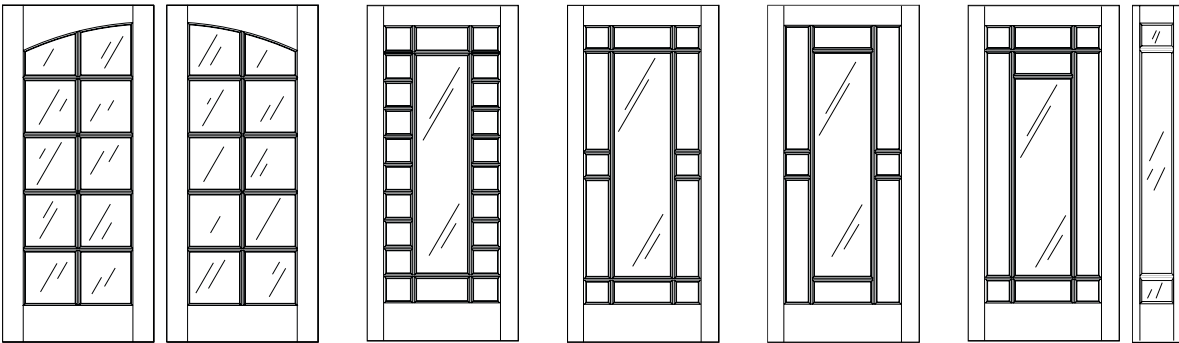

7170* (TDL) 7180* (TDL) 7150 (TDL) 7151 (TDL) 7155 (TDL) 7156 (TDL) 7709 (TDL)
37170* (SDL) 37180* (SDL) 37150 (SDL) 37151 (SDL) 37155 (SDL) 37156 (SDL) 37709 (SDL)