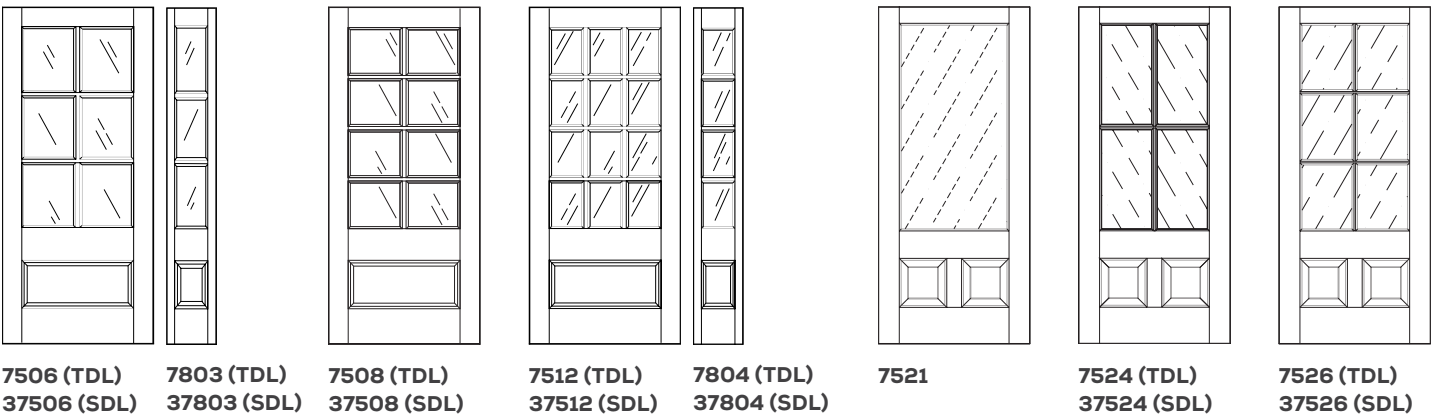

TDL = TRUE DIVIDED LITE

SDL = SIMULATED DIVIDED LITE

* AS VIEWED FROM EXTERIOR OF HOME