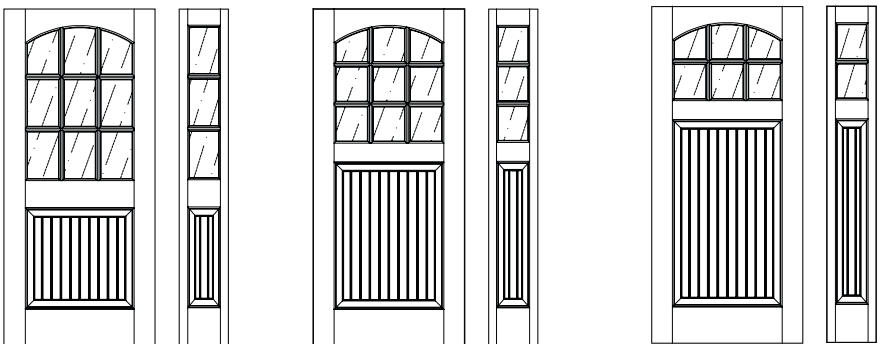

7214 (TDL)   7215 (TDL)   7216 (TDL)   7217 (TDL)   7218 (TDL)   7219 (TDL)
37214 (SDL)   37215 (SDL)   37216 (SDL)   37217 (SDL)   37218 (SDL)   37219 (SDL)

DENTIL SHELF OPTIONS:

TDL = TRUE DIVIDED LITE

SDL = SIMULATED DIVIDED LITE