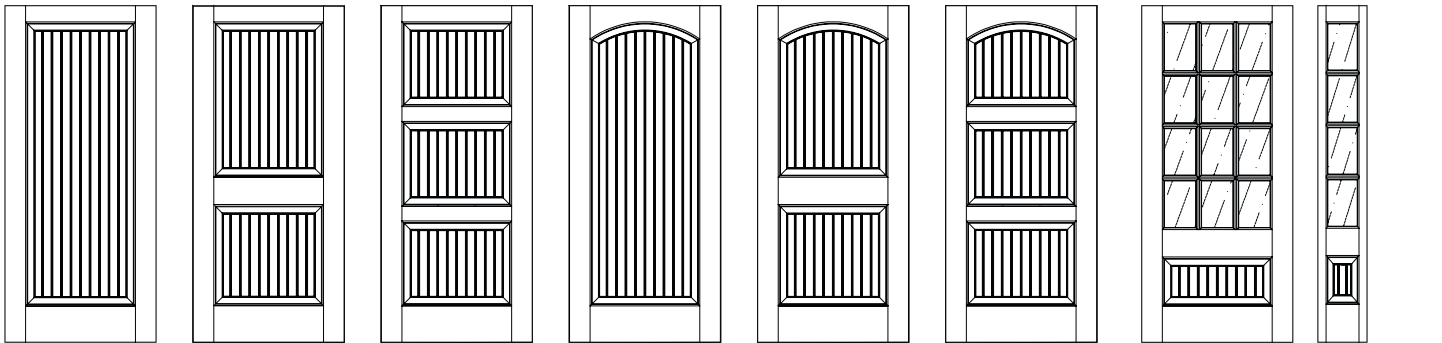

7322   7324   7326   7302   7304   7306   7222 (TDL)   7213 (TDL)
37222 (SDL)   37213 (SDL)