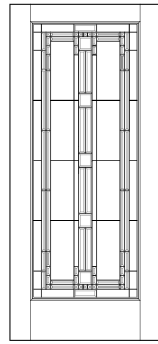

GREENWICH™
6356 (Black)