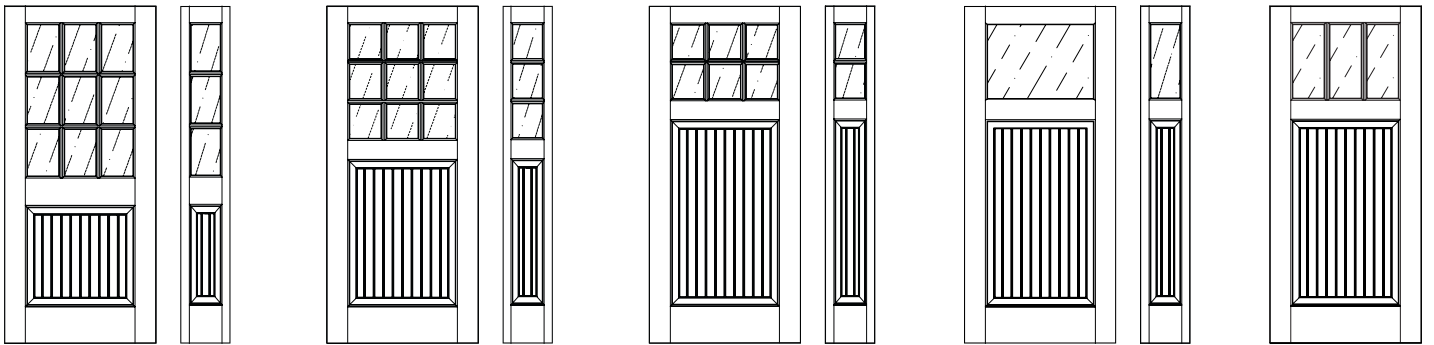

7224 (TDL)   7215 (TDL)   7226 (TDL)   7217 (TDL)   7228 (TDL)   7219 (TDL)   7242   7211   7246 (TDL)
37224 (SDL)   37215 (SDL)   37226 (SDL)   37217 (SDL)   37228 (SDL)   37219 (SDL)   37246 (SDL)