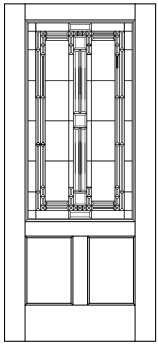

BUILDER'S ADVANTAGE® SERIES

SCARBOROUGH®
6316 (Black)