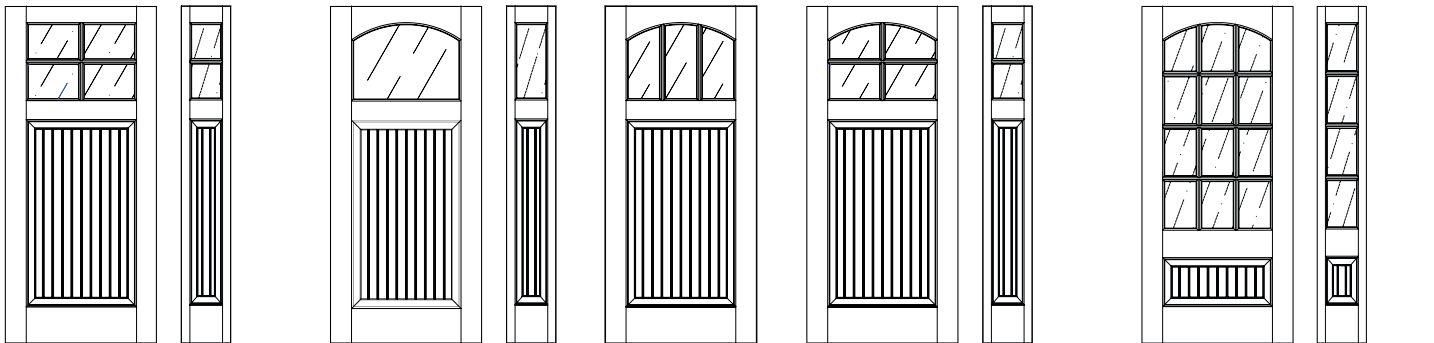

7244 (TDL)   7219 (TDL)   7232   7211   7236 (TDL)   7234 (TDL)   7219 (TDL)   7212 (TDL)   7213 (TDL)
37244 (SDL)   37219 (SDL)   37236 (SDL)   37234 (SDL)   37219 (SDL)   37212 (SDL)   37213 (SDL)