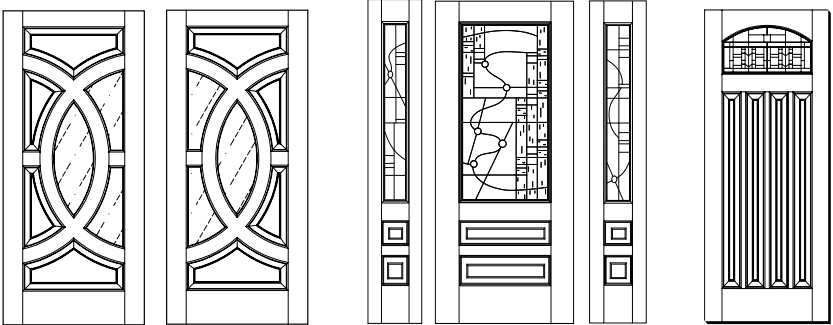

LOMBARD®
4914*

4915*

FULL BLOOM®
4613* 4612*
(Black) (Black)

4614*
(Black)

AREZZO GROVE™
7872 (Silver)

* AS VIEWED FROM EXTERIOR OF HOME