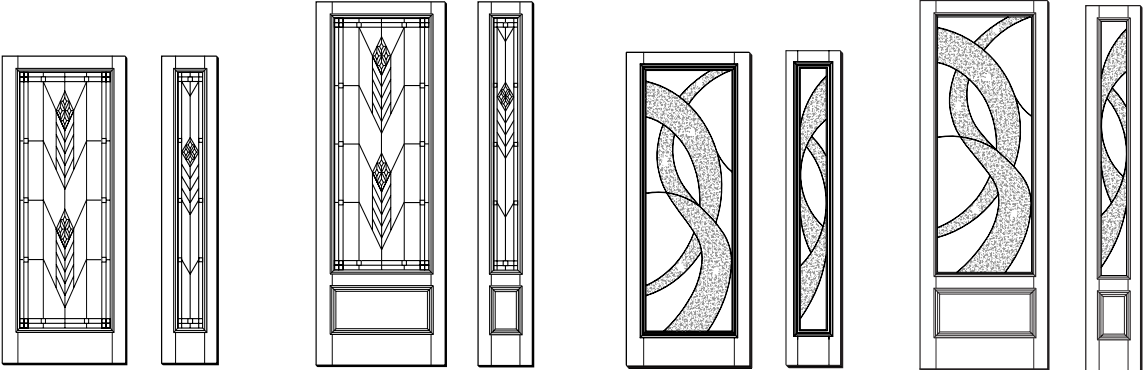

PRAIRIEFIELD®
6426 (Black)
6466 (Silver)

6427 (Black)
6467 (Silver)

PRAIRIEFIELD® (8'0")
6426 (Black)
6466 (Silver)

6427 (Black)
6467 (Silver)

PAMPLONA®
6420* (Black)

6421* (Black)

PAMPLONA® (8'0")
6420* (Black)

6421* (Black)