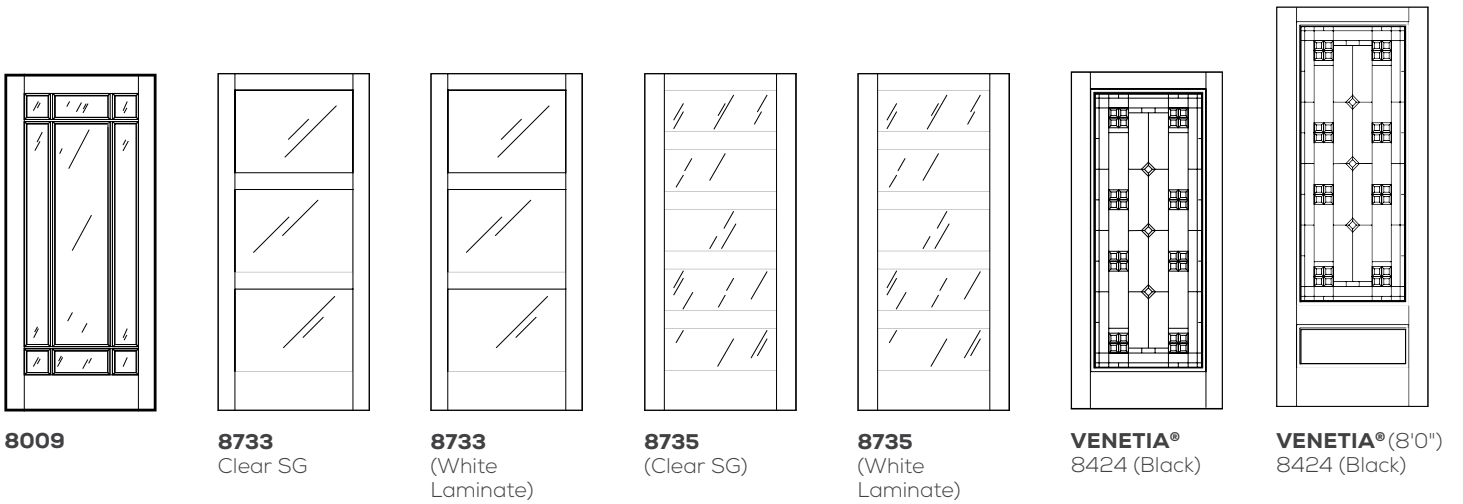

89815

PREMIUM FLUSH DOORS

(Features 1/4" MDF veneer with 1/2" wide x 1/8" deep grooves)

89934

89935

NEWPORT®
8422 (Black)

NEWPORT® (8'0")
8422 (Black)

WATERTON
8423 (Black)
8463 (Silver)