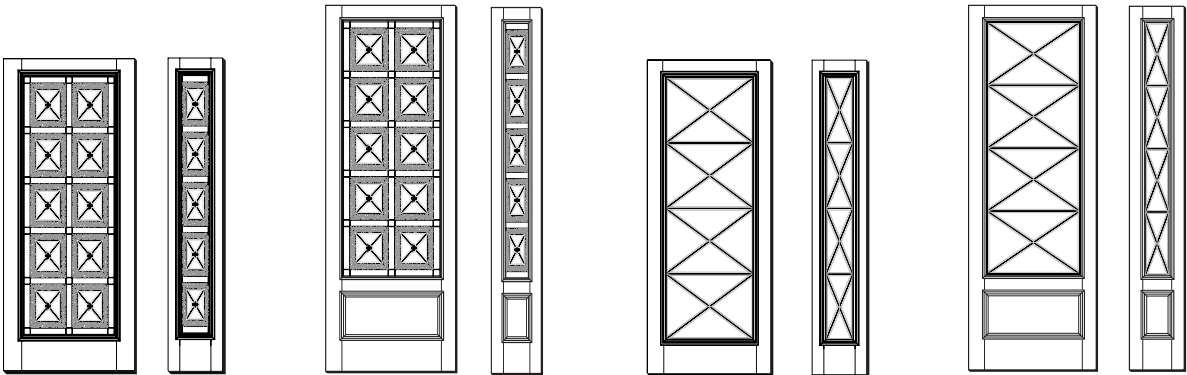

EMBARCADERO®
6468 (Silver)

6469 (Silver)

EMBARCADERO® (8'0")
6468 (Silver)

6469 (Silver)

WATTSWORTH®
6462 (Black)

6463 (Black)

WATTSWORTH® (8'0")
6462 (Black)

6463 (Black)