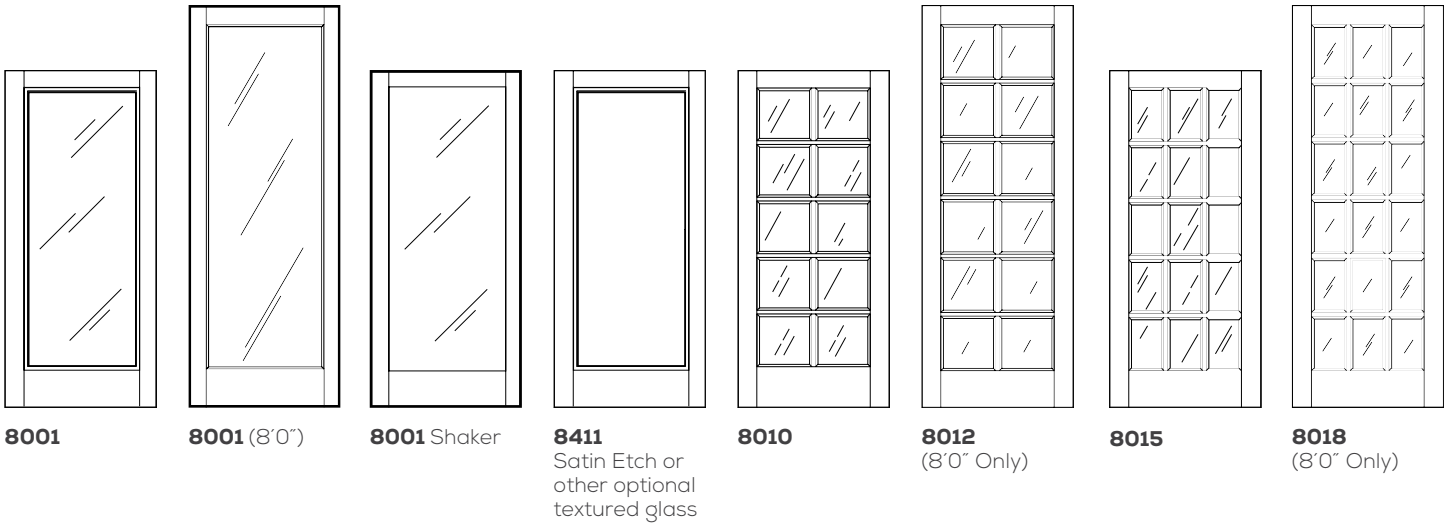

89815

PREMIUM FLUSH DOORS

(Features 1/4" MDF veneer with 1/2" wide x 1/8" deep grooves)

89934

89935

NEWPORT®
8422 (Black)

NEWPORT® (8'0")
8422 (Black)

WATERTON
8423 (Black)
8463 (Silver)