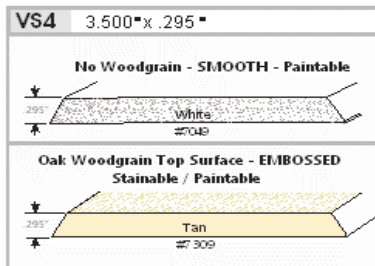

SIMULATED DIVIDED LITE