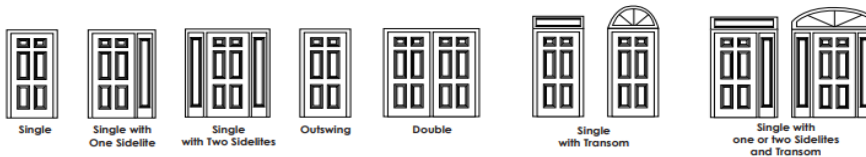

ENTRY DOOR CLADDING

CLAD ANY DOOR CONFIGURATION

STANDARD COLORS:

TRANSOM GLASS

CLEAR 7/8" DOUBLE STRENGTH TRANSOM GLASS ONLY

UNIT APPLIED OVER	UNIT HEIGHT EQUAL TO OR LESS THAN	LIST PRICE	
SINGLE DOOR	12"	\$85.00	ADD FRAME PRICE TO GLASS
SINGLE DOOR	18"	\$124.00	ADD FRAME PRICE TO GLASS
SINGLE DOOR	24"	\$166.00	ADD FRAME PRICE TO GLASS
SINGLE W/1 SDLT	12"	\$121.00	ADD FRAME PRICE TO GLASS
SINGLE W/1 SDLT	18"	\$183.00	ADD FRAME PRICE TO GLASS
SINGLE W/1 SDLT	24"	\$245.00	ADD FRAME PRICE TO GLASS
SINGLE W/2 SDLT	12"	\$158.00	ADD FRAME PRICE TO GLASS
SINGLE W/2 SDLT	18"	\$242.00	ADD FRAME PRICE TO GLASS
SINGLE W/2 SDLT	24"	\$301.00	ADD FRAME PRICE TO GLASS
DOUBLE DOOR	12"	\$172.00	ADD FRAME PRICE TO GLASS
DOUBLE DOOR	18"	\$234.00	ADD FRAME PRICE TO GLASS
DOUBLE DOOR	24"	\$318.00	ADD FRAME PRICE TO GLASS