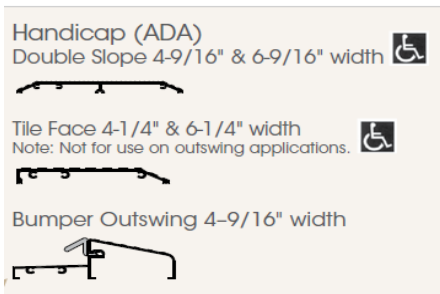

FAST-FRAME ADJUSTABLE STEEL