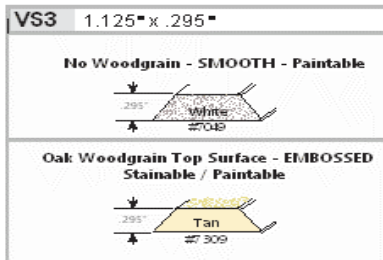

SIMULATED DIVIDED LITE