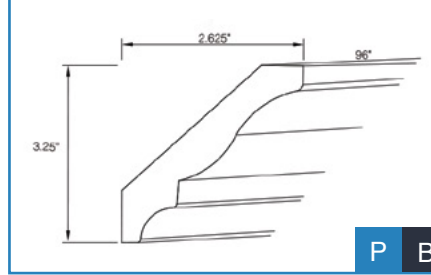

Item Code	Outer Dimensions				
	W	H	D	P	B
KD36	29.5	4.75	21	•	-

\*Drawer box height is 2"  
\* Sides Trimmable to 30"  
NOTE: All drawer fronts will have a slab profile.

Toe Kick - TKS8

Large Crown Moulding - BCM8