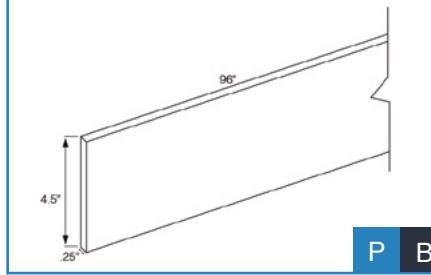

Item Code	Outer Dimensions				
	W	H	D	P	B
KD36	29.5	4.75	21	•	-

\*Drawer box height is 2"  
\* Sides Trimmable to 30"  
NOTE: All drawer fronts will have a slab profile.

Toe Kick - TKS8

Large Crown Moulding - BCM8