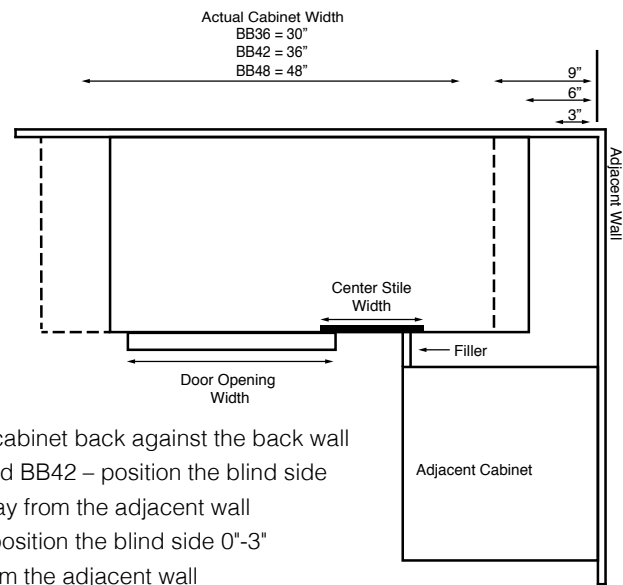

36" Blind Base

Item Code	Outer Dimensions				
	W	H	D	P	B
BB36	30	34.5	24	•	•

\*Image shown is hinge left

42" - 48" Blind Base

Item Code	Outer Dimensions				
	W	H	D	P	B
BB42	36	34.5	24	•	•
BB48	48	34.5	24	•	•

\*Image shown is hinge left  
Note: Builder has slab front drawers

Installing a Blind Base Cabinet

Proper installation ensures that the drawer will clear hardware, and doors will open, and show correct reveal