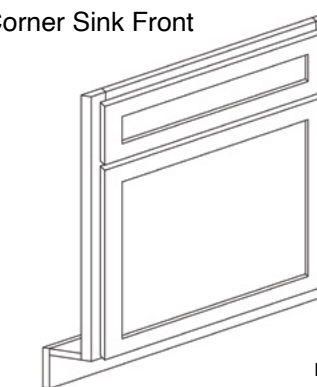

Corner Sink Front

Item Code	Outer Dimensions				
	W	H	D	P	B
CSF42	27	34.5	2	•	•
CSF-FLOOR*	48	0.5	48	•	•

*Sink floor not pictured and sold separately
*Back of face frame measures 27" wide
NOTE: Hinges not included, to use as a workable door corner hinges are recommended.
Builder comes with slab false drawer