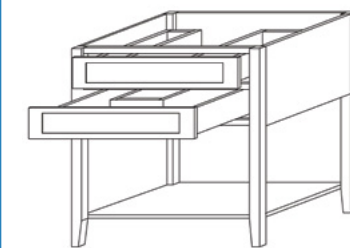

\*Pictured is the VSBDL30

Single Door Vanity

Item Code	Outer Dimensions				
	W	H	D	P	B
V21	21	34.5	21	•	-

36" Open Shelf Vanity Sink Base

Item Code	Outer Dimensions				
	W	H	D	P	B
VSBOS36	36	34.5	21	•	-

\*Includes adjustable feet  
\*Total height does not account for adjustable foot height