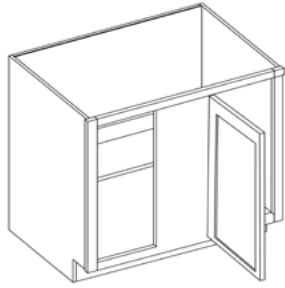

36" Blind Base