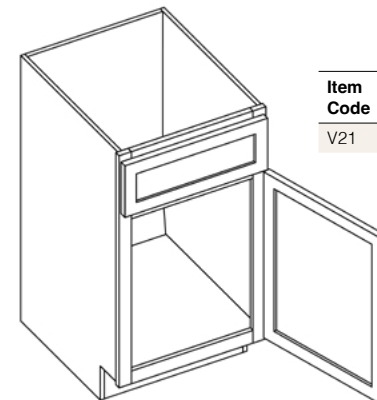

Vanity Combo Cabinet 36"

Item Code	Outer Dimensions				
	W	H	D	P	B
VSBDR36	36	34.5	21	•	-
VSBDL36	36	34.5	21	•	-

\*Pictured is the VSBDL36

Vanity Combo Cabinet 30"

Item Code	Outer Dimensions				
	W	H	D	P	B
VSBDR30	30	34.5	21	•	-
VSBDL30	30	34.5	21	•	-

\*Pictured is the VSBDL30

Single Door Vanity

Item Code	Outer Dimensions				
	W	H	D	P	B
V21	21	34.5	21	•	-

36" Open Shelf Vanity Sink Base

Item Code	Outer Dimensions				
	W	H	D	P	B
VSBOS36	36	34.5	21	•	-

\*Includes adjustable feet  
\*Total height does not account for adjustable foot height