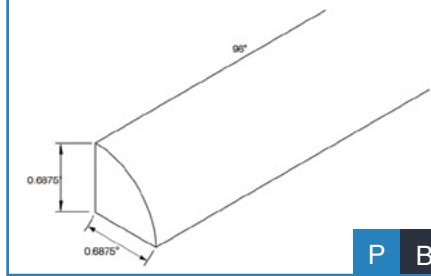

Vanity Drawer Base

Item Code	Outer Dimensions				
	W	H	D	P	B
VDB12	12	34.5	21	•	•
VDB15	15	34.5	21	•	•
VDB18	18	34.5	21	•	•
VDB21	21	34.5	21	-	•
VDB24	24	34.5	21	•	•

Note: Builder has slab front drawers

Vanity Sink Base

Item Code	Outer Dimensions				
	W	H	D	P	B
VSB36	36	34.5	21	•	•
VSB42	42	34.5	21	•	•
VSB48	48	34.5	21	•	•

Note: Builder has slab front drawers

Single Door Vanity Base

Item Code	Outer Dimensions				
	W	H	D	P	B
VB12	12	34.5	21	•	-
VB15	15	34.5	21	•	•
VB18	18	34.5	21	•	•

Note: Builder has slab front drawers

24" Vanity Drawer

Item Code	Outer Dimensions				
	W	H	D	P	B
KD24	23.5	4.75	21	•	-

*Drawer box height is 2"
NOTE: All drawer fronts will have a slab profile.

36" Vanity Drawer

Item Code	Outer Dimensions				
	W	H	D	P	B
KD36	29.5	4.75	21	•	-

*Drawer box height is 2"
* Sides Trimmable to 30"
NOTE: All drawer fronts will have a slab profile.

Toe Kick - TKS8

Large Crown Moulding - BCM8

Outside Corner Moulding - OCM8

Scribe - SCRIBE

Royal Crown Moulding - RCM8

Traditional Light Rail Moulding - LRM8

Shoe - SHOE

Shaker Crown Moulding - SCM8

Bottom Edge Moulding - BEM8

Furniture Base Moulding - FBM8

Cove Crown Moulding - COM8

Traditional Crown Moulding - CM8

Batten Moulding - BAM8