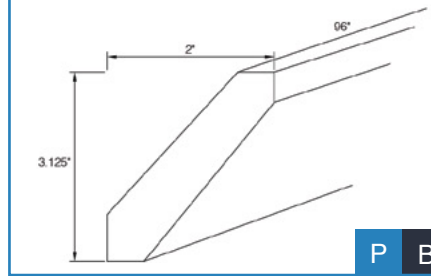

Shaker Crown Moulding - SCM8