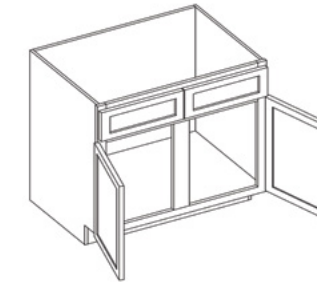

Sink Base with Center Stile

Item Code	Outer Dimensions				
	W	H	D	P	B
SB42	42	34.5	24	•	•
SB48	48	34.5	24	•	-

Note: Builder has slab front drawers