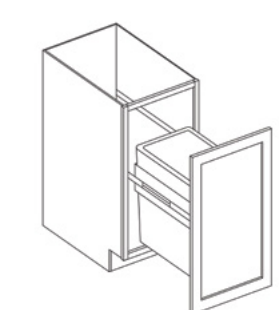

Trash Can Base (Full Height)

Item Code	Outer Dimensions				
	W	H	D	P	B
TRB-1*	18	34.5	24	•	-
TRB-2**	18	34.5	24	•	-

*Includes one 50 QT can
**Includes two 35 QT cans