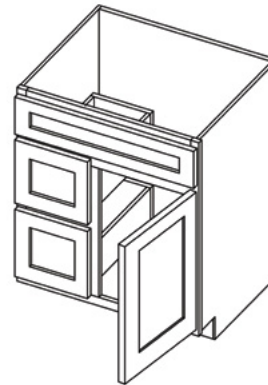

Vanity Combo Cabinet 30"

Item Code	Outer Dimensions				
	W	H	D	P	B
VSBDR30	30	34.5	21	•	-
VSBDL30	30	34.5	21	•	-

*Pictured is the VSBDL30