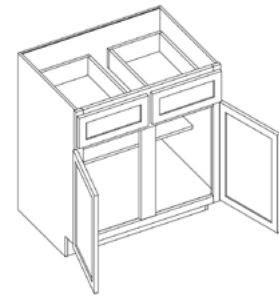

Base Cabinet Coding

1. Notes:
2. Standard base cabinets are 24" deep and 34.5" high.
   - Add door thickness for total cabinet depth.
   - Please refer to the Products by Cabinet Line chart to determine which products are carried for each cabinet line.
   - Napa White has a single drawer on all sizes.

Double Door Standard Base with Center Stile

Item Code	Outer Dimensions				
	W	H	D	P	B
B42	42	34.5	24	•	•