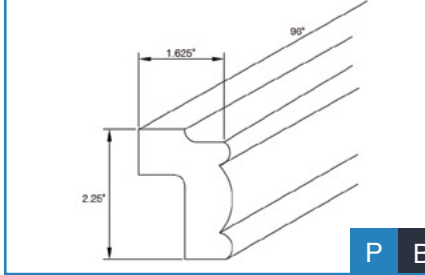

Traditional Light Rail Moulding - LRM8