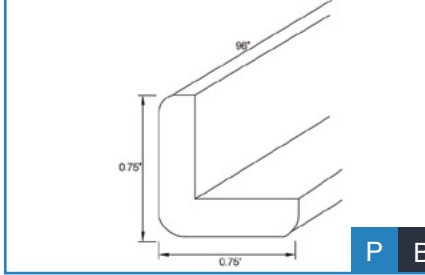

Outside Corner Moulding - OCM8