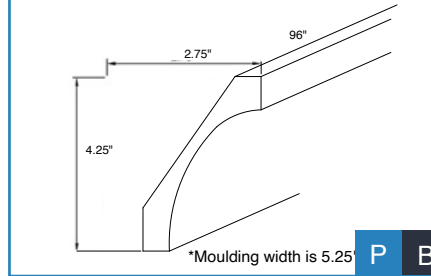

Cove Crown Moulding - COM8