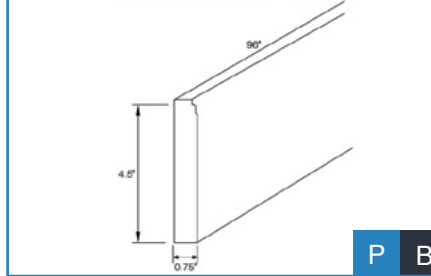

Furniture Base Moulding - FBM8