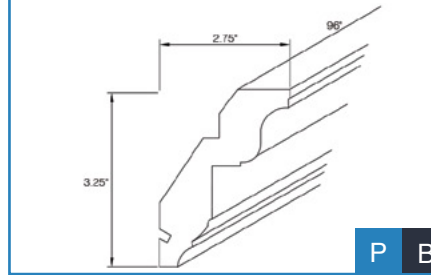

Royal Crown Moulding - RCM8