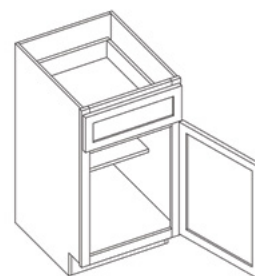

Single Door Standard Base

Item Code	Outer Dimensions				
	W	H	D	P	B
B12	12	34.5	24	•	•
B15	15	34.5	24	•	•
B18	18	34.5	24	•	•
B21	21	34.5	24	•	•

Note: Builder has slab front drawers