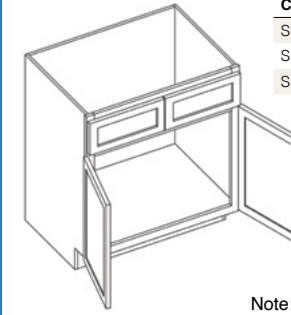

Sink Base

Item Code	Outer Dimensions				
	W	H	D	P	B
SB30	30	34.5	24	•	•
SB33	33	34.5	24	•	•
SB36	36	34.5	24	•	•

Note: Builder has slab front drawers