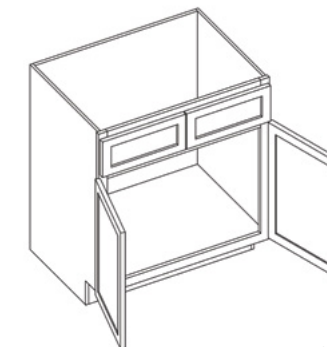

Double Door Vanity

Item Code	Outer Dimensions				
	W	H	D	P	B
V24-2*	24	34.5	21	•	•
V27	27	34.5	21	•	•
V30	30	34.5	21	•	•
V33	33	34.5	21	•	•
V36	36	34.5	21	•	•

*Has a single drawer front.
Note: Napa White has a single drawer front on all sizes.
Note: Builder has slab front drawers