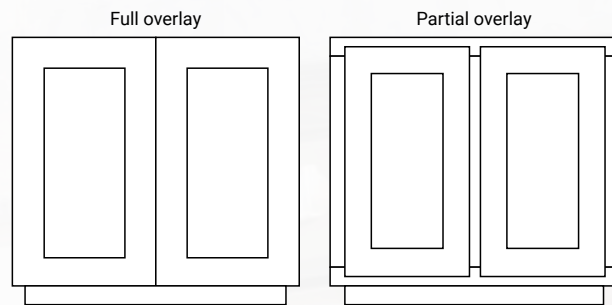

Premier Series
Cabinet Box	1/2", 7 Ply, Plywood
Drawer Box	5/8" Solid Wood, Dovetailed
Drawer Slides	Under Mount, Full Extension, Metal, Soft Close w/ Ball Bearings
Wood Species	Birch
Door Hinge	DTC 6 Way Adjustable, Soft Close
Shelves	Adjustable, 3/4" Plywood
Exterior Finish	Match Doors
Interior Finish	Natural
Face Frame	1 1/2" Rails and Stiles, Solid Wood
Full Overlay Door	5-Piece with Solid Center Panel; 2 3/4" Stiles and Rails
Certifications	TSCA VI, CARB, KCMA

	Builder Series
Cabinet Box	1/2", Particleboard, Plywood Back
Drawer Box	5/8" Solid Wood, Dovetailed
Drawer Slides	DTC Under Mount, 3/4" Extension, Non-Soft Close
Wood Species	MDF Door & Drawers, Rubberwood Face Frame
Door Hinge	DTC 6 Way Adjustable, Soft Close
Shelves	Adjustable, 3/4" Particleboard
Exterior Finish	Match Doors
Interior Finish	Natural Melamine
Partial Overlay	5-Piece HDF Door Rails and Stiles with MDF Center Panel, 2-3/4" Stiles and Rails
Face Frame	1 1/2" Rails and Stiles, Solid Wood
Certifications	TSCA VI, CARB, KCMA