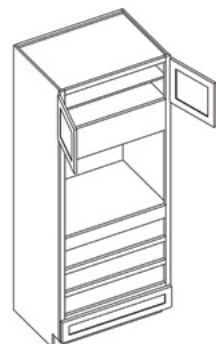

Oven Cabinet (Includes One Drawer)

Item Code	Outer Dimensions				
	W	H	D	P	B
OC3390	33	90	24	•	•
OC3396	33	96	24	•	•

*Includes one drawer
*Finished interior