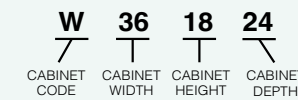

## Wall Cabinet Coding

Standard (12" Deep)

Refrigerator

Notes:

- Standard wall cabinets are 12" deep. Refrigerator cabinets are 24" deep.
- Add door thickness for total cabinet depth.
- Please refer to the Products by Cabinet Line chart to determine which products are carried for each cabinet line.