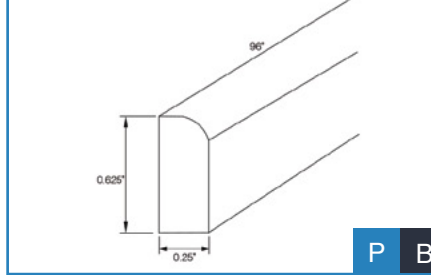

Scribe - SCRIBE