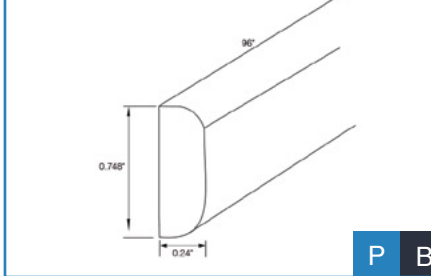

Batten Moulding - BAM8