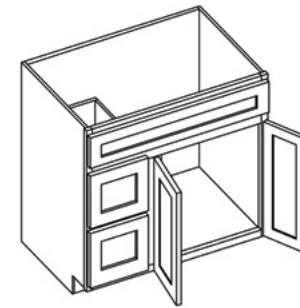

Vanity Combo Cabinet 36"

Item Code	Outer Dimensions				
	W	H	D	P	B
VSBDR36	36	34.5	21	•	-
VSBDL36	36	34.5	21	•	-

*Pictured is the VSBDL36