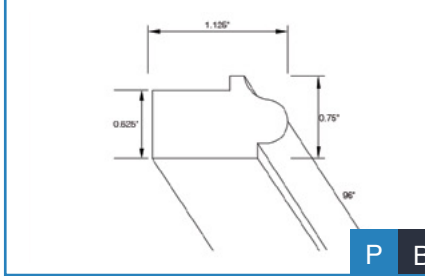

Bottom Edge Moulding - BEM8