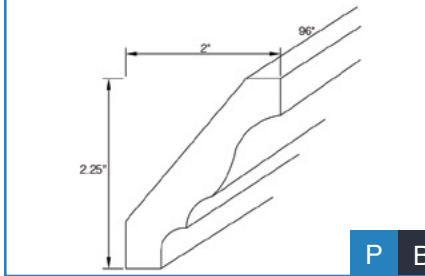

Traditional Crown Moulding - CM8