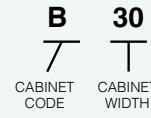

Base Cabinet Coding

1. Notes:
2. Standard base cabinets are 24" deep and 34.5" high.
   - Add door thickness for total cabinet depth.
   - Please refer to the Products by Cabinet Line chart to determine which products are carried for each cabinet line.
   - Napa White has a single drawer on all sizes.