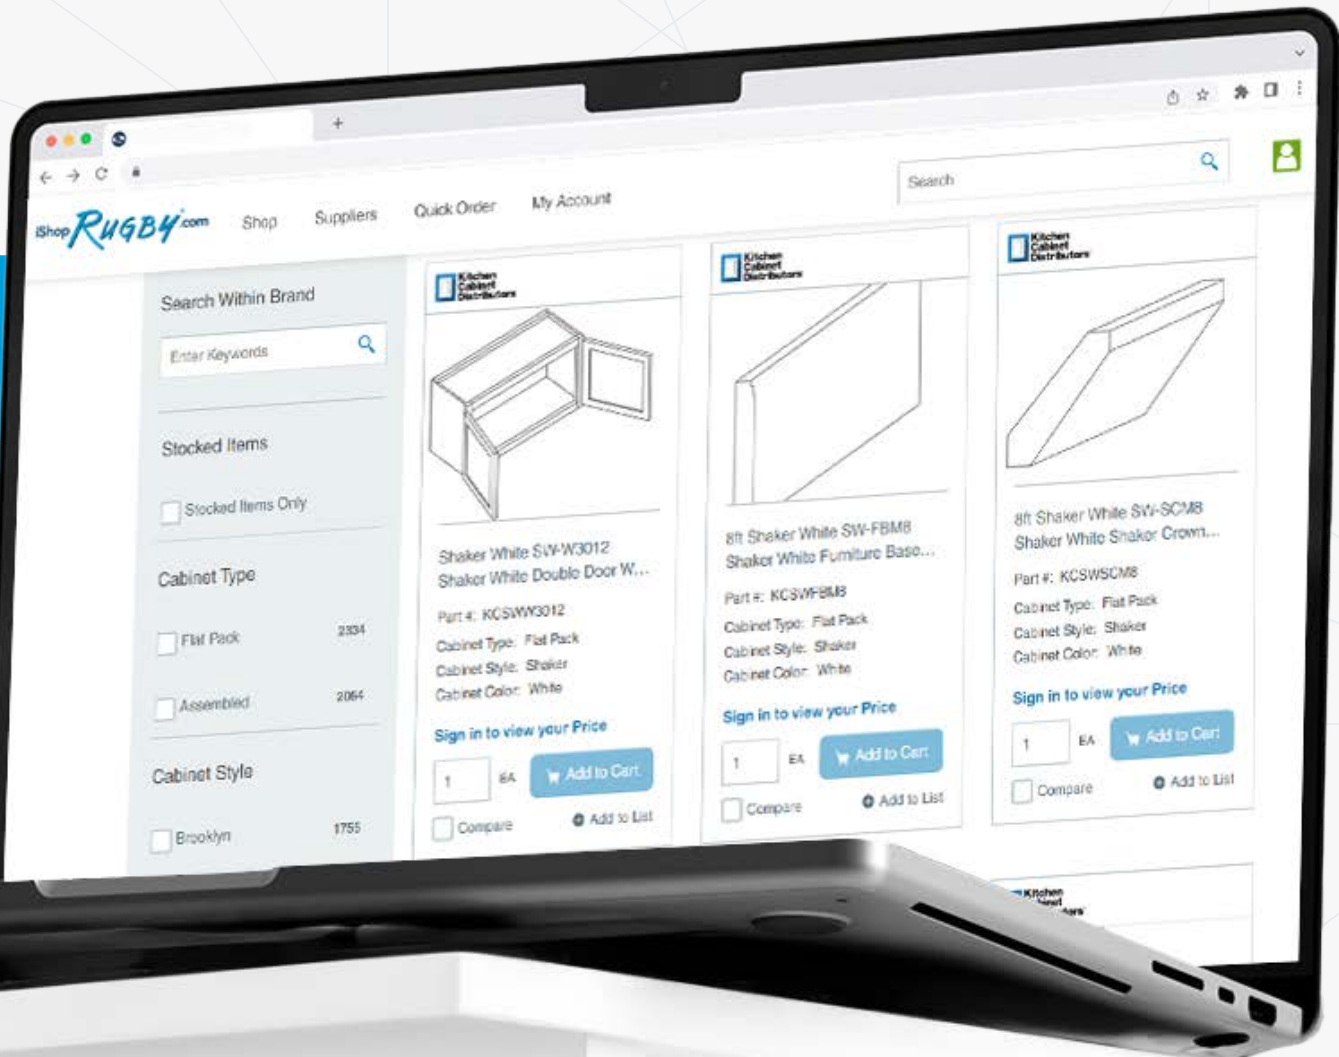

MANAGE

your account

- ✓ Place orders
- ✓ Check order status
- ✓ Research products
- ✓ ...and more!

SCAN

THE QR CODE
with your tablet or phone
to see KCD Products

Experience iShop **RUGBY**.com today!

When You Need Cabinets, You Need KCD!