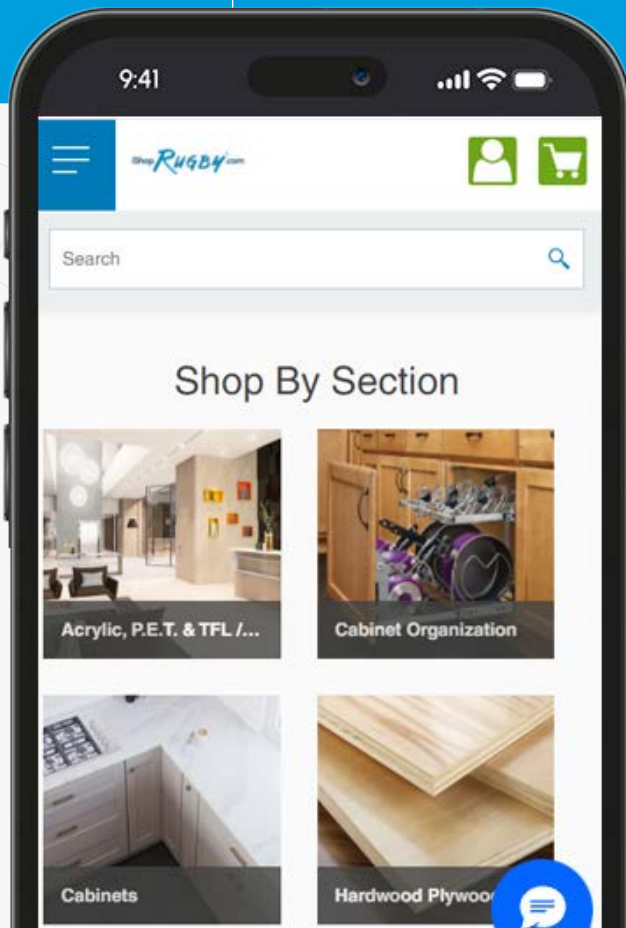

MANAGE

your account

- ✓ Place orders
- ✓ Check order status
- ✓ Research products
- ✓ ...and more!

SCAN

THE QR CODE
with your tablet or phone
to see KCD Products

Experience iShop **RUGBY**.com today!

When You Need Cabinets, You Need KCD!