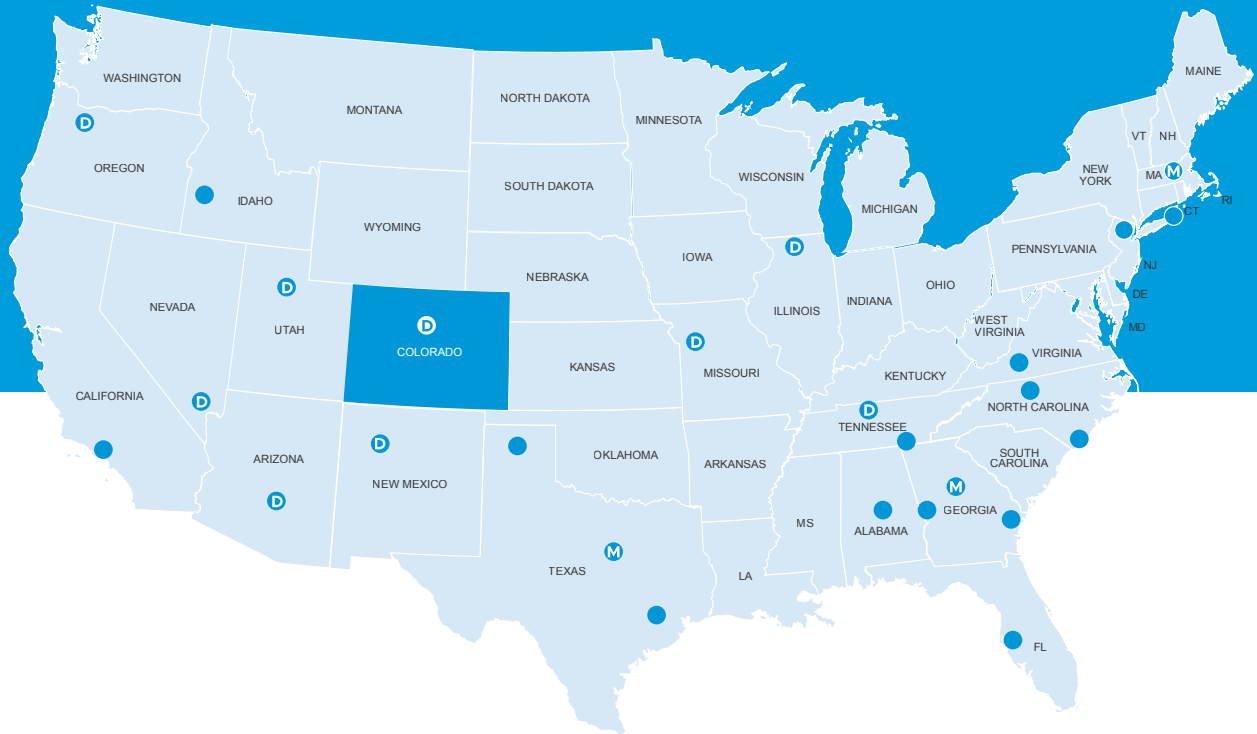

Servicing America

D Door Manufacturing   **M** Moulding and Millwork Manufacturing

Denver, CO
303-296-7260

Albuquerque, NM	Boston Metro- Stoughton	Houston, TX	Olathe, KS	Salt Lake City, UT
505-924-2270	781-341-9255	713-692-3388	913-738-8074	801-972-9393
Atlanta, GA	Carlstadt, NJ	Las Vegas, NV	Phoenix, AZ	Savannah, GA
404-699-3900	201-807-9701	702-248-0050	602-252-3696	912-965-1061
Amarillo, TX	Chattanooga, TN	Los Angeles, CA	Portland, OR	Tampa, FL
806-352-2382	423-332-1377	909-466-7315	503-692-3322	813-888-6824
Birmingham, AL	Columbus, GA	Nashville, TN	Roanoke, VA	Wilmington, NC
404-792-2290	706-565-5337	615-885-0355	540-857-0425	910-794-7225
Boise, ID	Dallas, TX	NY Metro	Rockford, IL	Winston-Salem, NC
208-336-3911	214-638-5161	631-242-4369	815-965-9439	336-993-8686