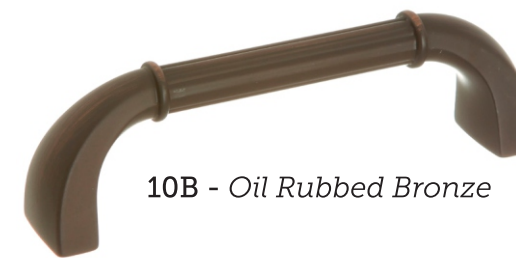

10B - Oil Rubbed Bronze