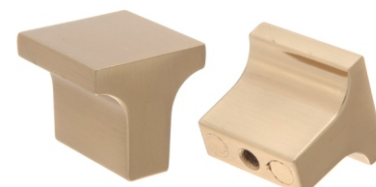

RG- Rose Gold

K-83125.
1" Square Knob

WEIGHT/CASE	31 lbs

Available Colors	Item Number
Oil Rubbed Bronze	K-83125.10B
Matte Black	K-83125.BK
Polished Chrome	K-83125.PC
Rose Gold	K-83125.RG
Satin Nickel	K-83125.SN

CASE QTY	250	BOX QTY	25