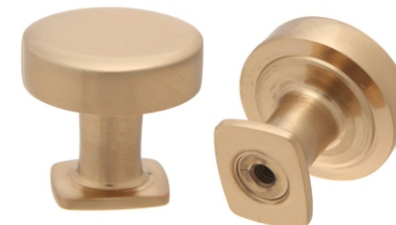

RG- Rose Gold

K-1218.
32mm Round Flat Top **WEIGHT/CASE** 44 lbs
Available Colors **Item Number**
Oil Rubbed Bronze K-1218.10B
Matte Black K-1218.BK
Polished Chrome K-1218.PC
Rose Gold K-1218.RG
Satin Nickel K-1218.SN
CASE QTY 250 **BOX QTY** 25