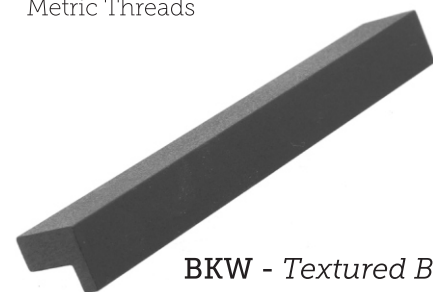

P-80215.
Contemporary Pull 96mm CC **WEIGHT/CASE** 41 lbs

Available Colors
Textured Black
Dull Nickel Powder
Brushed Nickel

Item Number
P-80215.BKW
P-80215.DN
P-80215.SN

CASE QTY 200 **BOX QTY** 25

Metric Threads