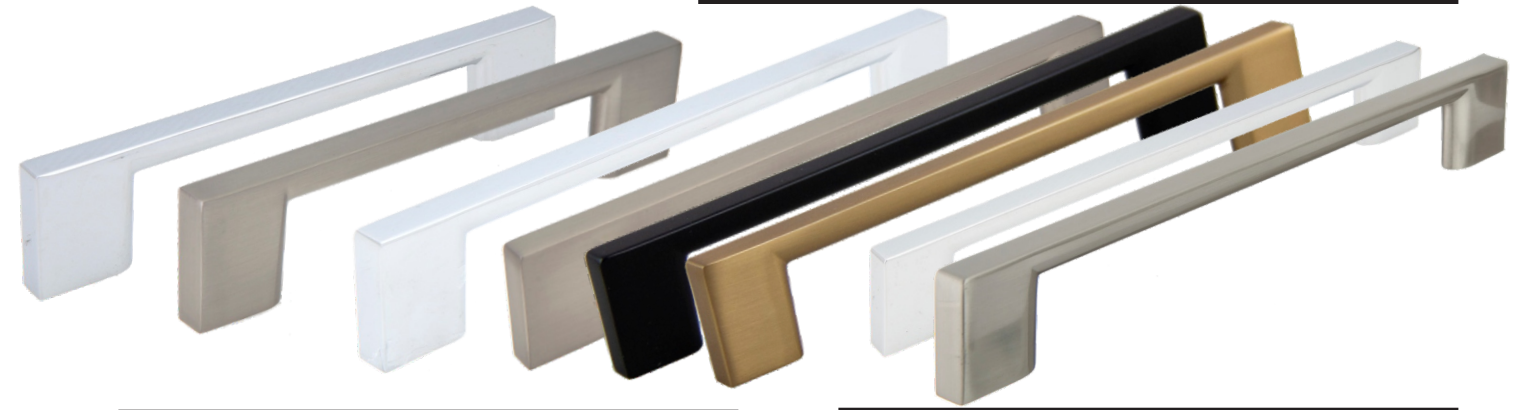

SQUARE EDGE PULL COLLECTION

P-80572.
Square Edge Pull 96mm CC

CASE QTY	250	WEIGHT/CASE	49 lbs
BOX QTY	25		96mm CC

Available Colors	Item Number
Matte Black	P-80572.BK
Polished Chrome	P-80572.PC
Rose Gold	P-80572.RG
Satin Nickel	P-80572.SN

P-83572.
Square Edge Pull 160mm CC

CASE QTY	100	WEIGHT/CASE	26 lbs
BOX QTY	25		160mm CC

Available Colors	Item Number
Matte Black	P-83572.BK
Polished Chrome	P-83572.PC
Rose Gold	P-83572.RG
Satin Nickel	P-83572.SN

P-81572.
Square Edge Pull 128mm CC

CASE QTY	200	WEIGHT/CASE	51 lbs
BOX QTY	20		128mm CC

Available Colors	Item Number
Matte Black	P-81572.BK
Polished Chrome	P-81572.PC
Rose Gold	P-81572.RG
Satin Nickel	P-81572.SN

K-83125.
1" Square Knob

WEIGHT/CASE	31 lbs

Available Colors	Item Number
Oil Rubbed Bronze	K-83125.10B
Matte Black	K-83125.BK
Polished Chrome	K-83125.PC
Rose Gold	K-83125.RG
Satin Nickel	K-83125.SN

CASE QTY	250	BOX QTY	25