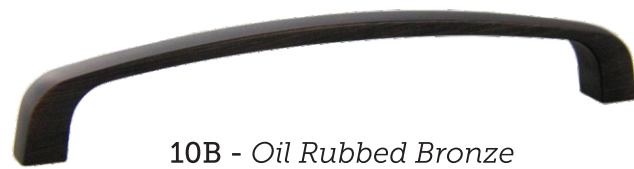

**PC - Polished Chrome**

**RG - Rose Gold**

**SN - Satin Nickel**

**MODERN COLLECTION**

**P-82234.**  
Modern Pull 96mm CC **WEIGHT/CASE** 27 lbs  
**Available Colors** **Item Number**  
Oil Rubbed Bronze P-82234.10B  
Matte Black P-82234.BK  
Polished Chrome P-82234.PC  
Satin Nickel P-82234.SN  
**CASE QTY** 200 **BOX QTY** 20