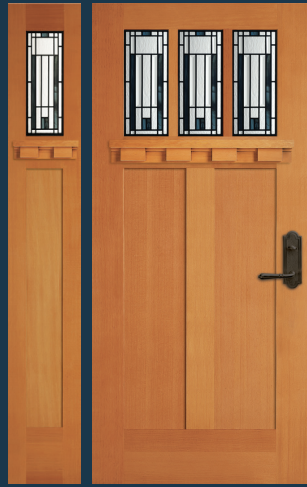

DOOR OPTIONS INCLUDE (SEE SIMPSONDOOR.COM/OPTIONS):

UltraBlock® included.

RAVENNA® I

6921 door with optional arched rail, 6177 sidelight with black caming. Privacy Rating 5.

PALOMAR™ II

36933 door, 6178 sidelight, 9541 and 9510 dentil shelves with black caming and optional shaker sticking. Privacy Rating 6.