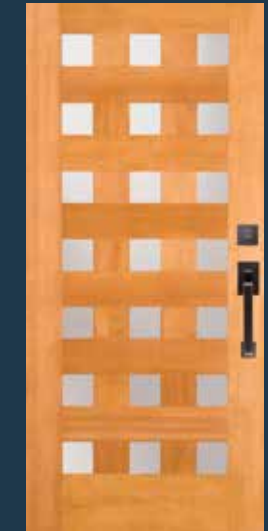

7408 IG
with 7818 sidelight and optional shaker sticking

7409 IG
with 7819 sidelight and optional shaker sticking and P-516 glass. Privacy Rating 9.

7410 IG
Shown in walnut with 7810 sidelight and optional shaker sticking

7411 IG
with 7811 sidelight

7427 IG
with optional heavy water glass. Privacy Rating 4.

7421 IG
with optional shaker sticking

EXPLORE OUR ONLINE TOOLS AT [SIMPSONDOOR.COM/DESIGN-TOOLS](http://simpsondoor.com/design-tools)