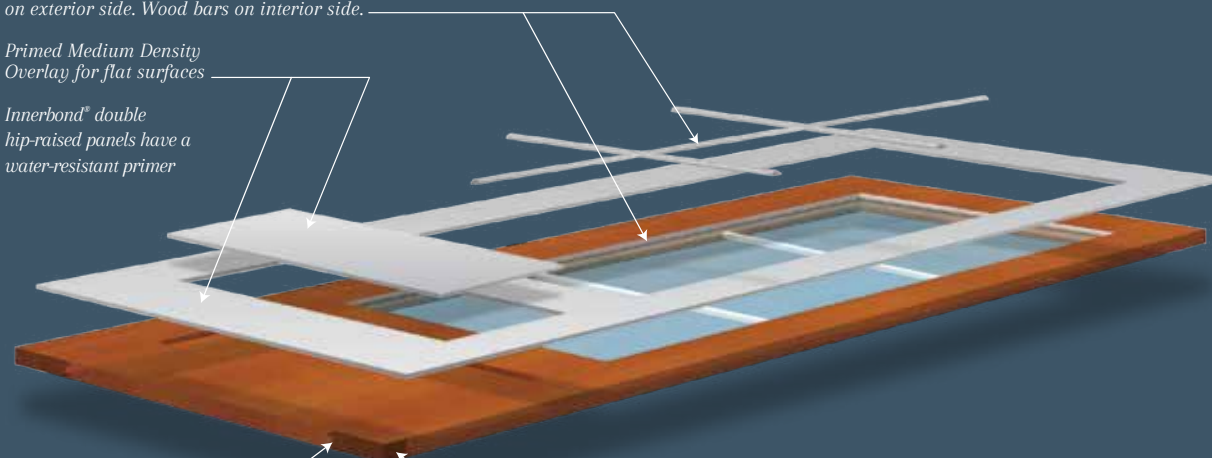

WEATHER SEAL™ PROCESS

Entire stile-and-rail joints coated and bonded to decrease the possibility of water infiltration

ULTRABLOCK® TECHNOLOGY

Composite block material finger-jointed into the bottom of the stiles

ULTRABLOCK® TECHNOLOGY

A long time favorite of Simpson's most discriminating customers, UltraBlock® technology adds a water-resistant composite block in the bottom of the door stiles, where water infiltration can occur in a tough exposure. Our exclusive Weather Seal™ process provides additional protection against moisture penetrating the bottom rail. It's our answer to the galoshes you splashed around in as a kid.