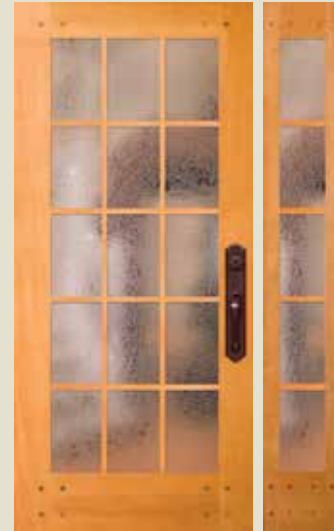

77002
Shown in sapele mahogany

77103
Shown in Douglas fir with optional shaker sticking

77105
Shown in nootka cypress with optional shaker sticking

77122
Shown in sapele mahogany with 77701 sidelight

77015
Shown in Douglas fir with 77705 sidelight and optional shaker sticking and glue chip glass. Privacy Rating 6.