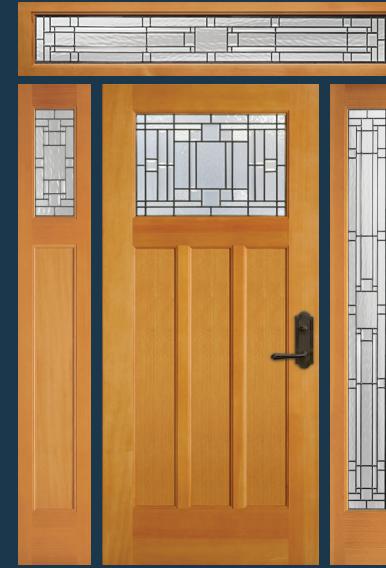

SCOTTSDALE CACTUS™ III

6982 door, 6182 (left) and 6185 (right) sidelights, 6782 transom with black caming. Privacy Rating 7.