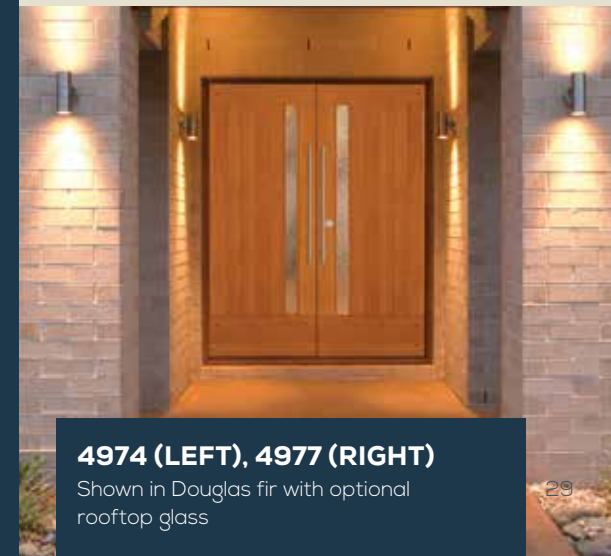

4974 (LEFT), 4977 (RIGHT)
Shown in Douglas fir with optional rooftop glass

DOOR OPTIONS INCLUDE (SEE SIMPSONDOOR.COM/OPTIONS):

ANY WOOD

ANY SIZE

ANY GLASS

PRIVACY RATING

IG INSULATED GLAZING

*As viewed from exterior of home.