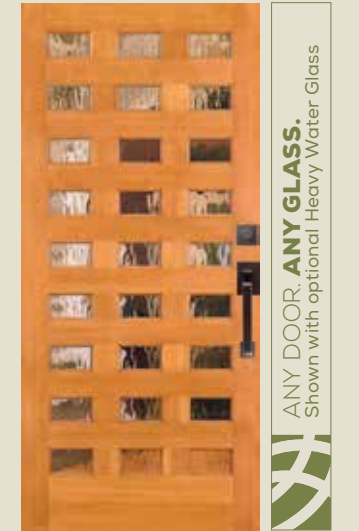

7427 IG
with optional heavy
water glass.
Privacy Rating 4.

EXPLORE OUR ONLINE TOOLS AT SIMPSONDOOR.COM/DESIGN-TOOLS