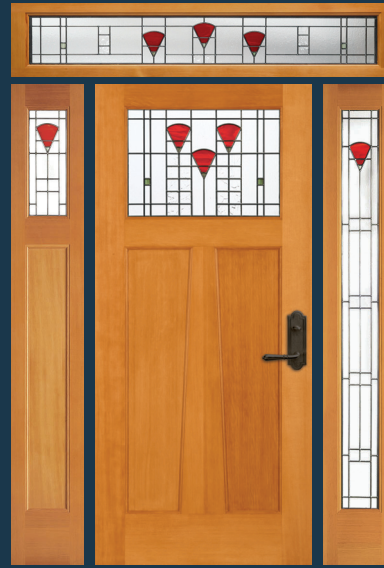

DOOR OPTIONS INCLUDE (SEE SIMPSONDOOR.COM/OPTIONS):

UltraBlock® included.

RAVENNA® I

6921 door with optional arched rail, 6177 sidelight with black caming. Privacy Rating 5.

PALOMAR™ II

36933 door, 6178 sidelight, 9541 and 9510 dentil shelves with black caming and optional shaker sticking. Privacy Rating 6.