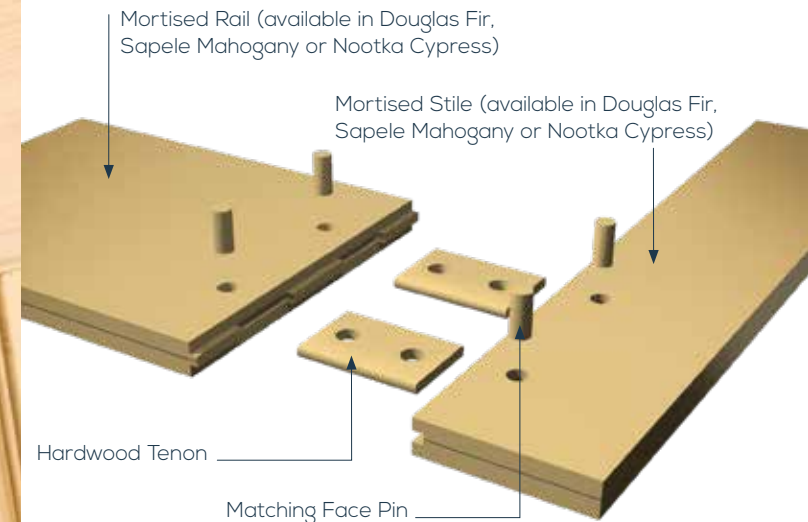

EXTENDED WARRANTY

- 10-year warranty on doors made from Douglas Fir, Sapele Mahogany and Nootka Cypress
- No building overhang required

UNBEATABLE CONSTRUCTION

- Mortise-and-tenon joinery with face-driven pins
- Two-piece laminated stile-and-rail construction
- Divided lite doors made with SDL construction
- Design pressure ratings of DP50