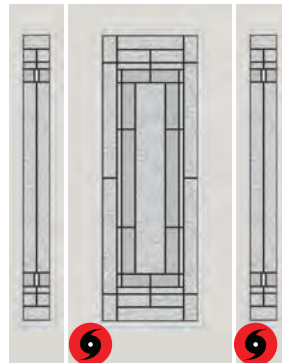

0864-PEM • 2264-PEM • 0764-PEM