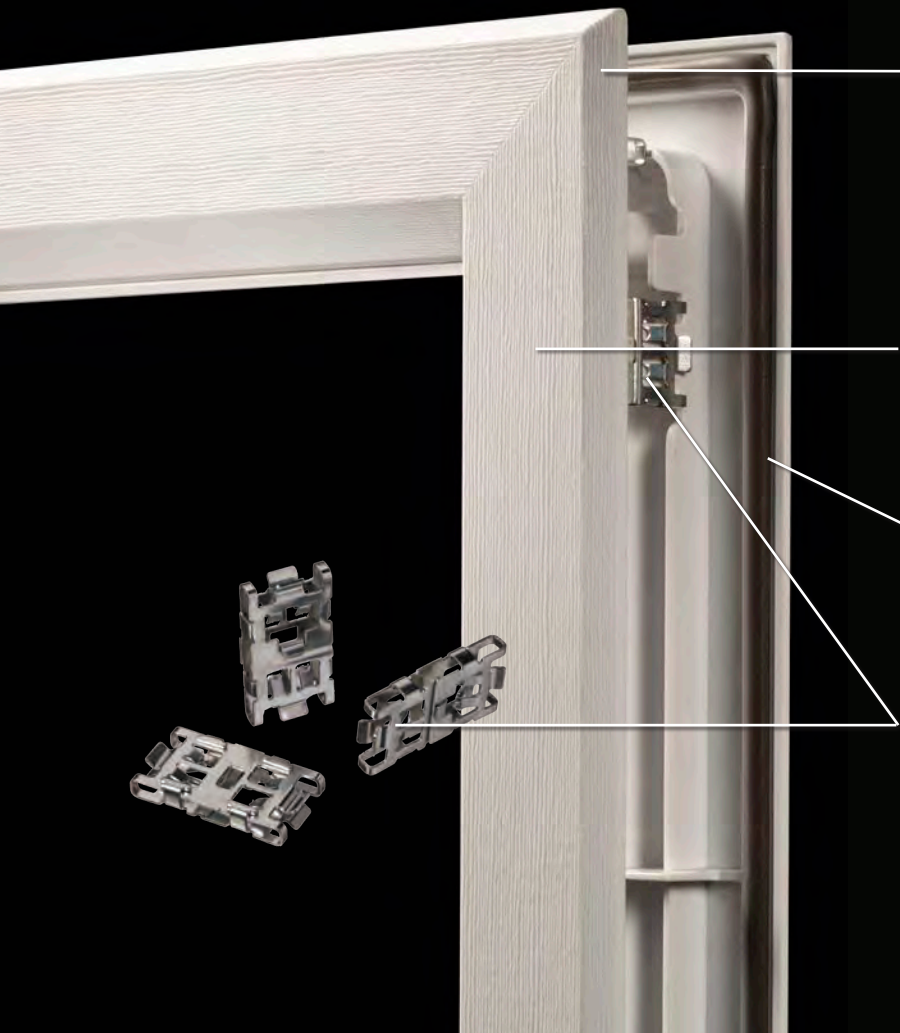

# Meet ZEEL®

A minimal design with endless opportunities.

ZEEL is a sleek, versatile frame designed to be stained or painted that blends seamlessly into the entry door, allowing the doorglass to take center stage. This **clean, low-profile look** offers an alternative to flush glazed doors that provides the benefits of a frame system with the style homeowners desire.

**ZEEL eliminates the need for screws** and cumbersome screw hole covers with an innovative clip system. This allows each frame to sit flush, streamlining installation and greatly reducing installation time and effort. This efficient installation offers an alternative to costly flush glazed doors.