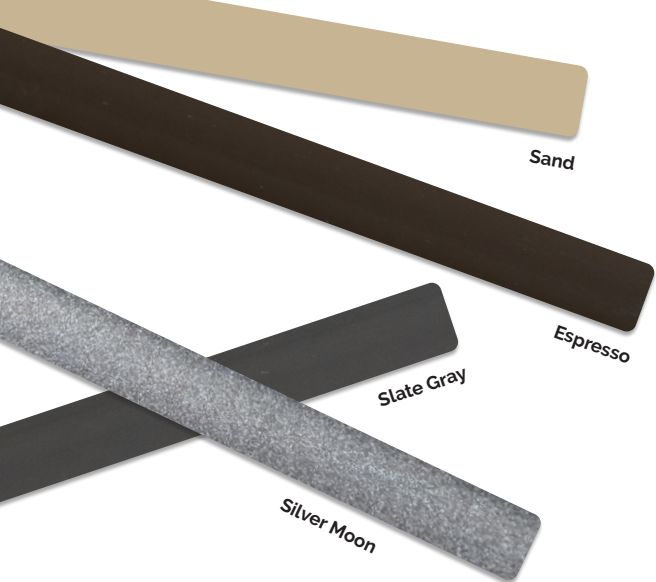

blink | ENTRY DOORGLASS

Premium Colors

Espresso, Sand, Silver Moon, or Slate Gray

Sizes Available in Severe Weather.

Frames

Spotlights®
Doorglass

Opticks
Textured Glass

Decorative
Doorglass

Everyday
Collection