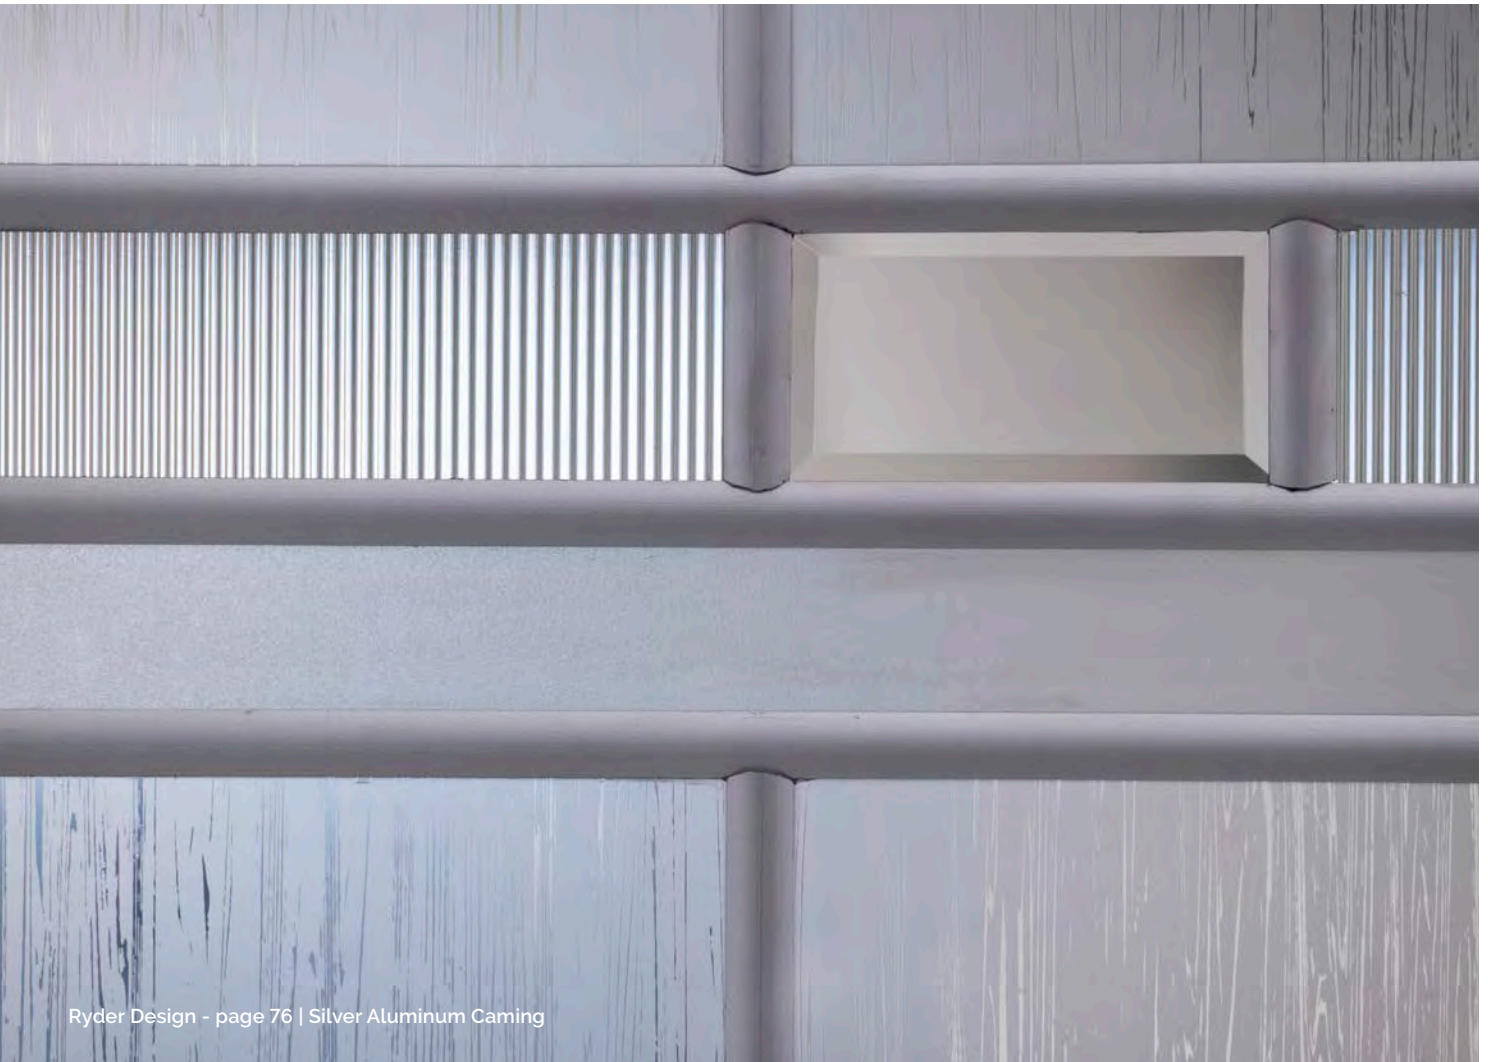

Decorative Doorglass

Ryder Design - page 76 | Silver Aluminum Caming

Frames

Spotlights®
Doorglass

Opticks
Textured Glass

Decorative
Doorglass

Everyday
Collection

Subtle or bold, colorful or neutral, freeform or classically beveled, our decorative doorglass designs offer a breadth of choices certain to complement any home's architecture and interior and exterior finishes. Our decorative doorlite, sidelite, and transom designs come in a range of glass textures, caming finishes, privacy levels, Low-E energy-efficiency options, and severe weather glass.