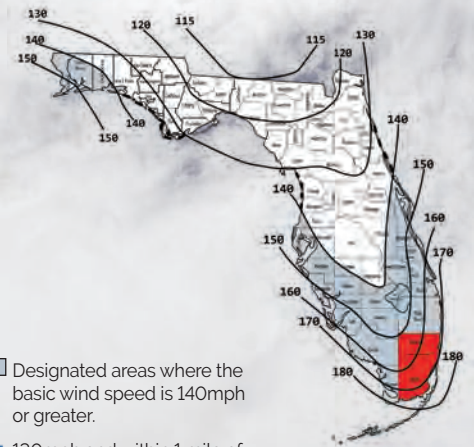

## FLORIDA WIND-BORNE DEBRIS REGION FOR RISK CATEGORY II BUILDINGS

- Designated areas where the basic wind speed is 140mph or greater.
- 130mph and within 1 mile of the coast.
- HIGH VELOCITY HURRICANE ZONE  
Broward and Dade County