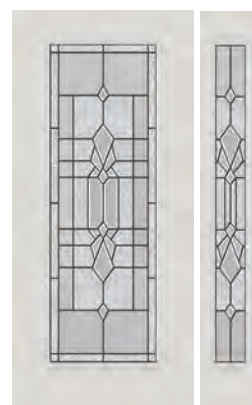

2264-JWL • 0764-JWL