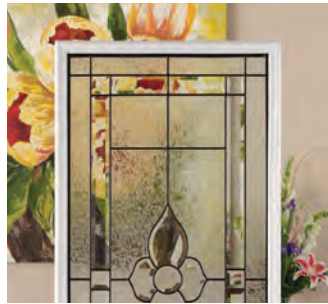

Doorglass Privacy

As Western Reflections continues to add a variety of doorglass designs with different types of glass, our customers are asking questions about how we determine our privacy levels.

With no industry standard, every manufacturer is free to determine what the opacity or privacy level is for their doorglass. We are pleased to announce that we are leading the way with a standard test using a spectrophotometer to produce an objective number for every glass, every time.

We've removed the confusion of arbitrary numbers, simplified our privacy levels to four categories and we now show visual examples for each level of privacy. See for yourself, go to western-reflections.com/catalog.