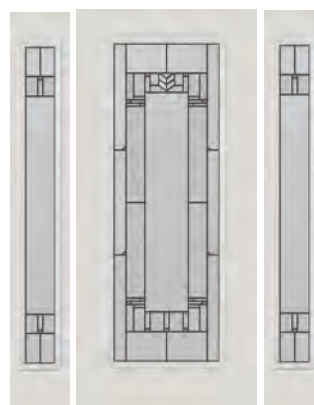

Leighton provides medium privacy.

Frames

Spotlights®  
Doorglass

Opticks  
Textured Glass

Decorative  
Doorglass

Everyday  
Collection

2210 AT-LEI

2248-LEI • 0848-LEI