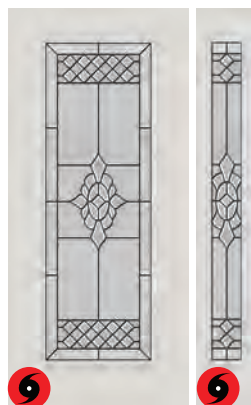

Spotlights®  
Doorglass

Opticks  
Textured Glass

Decorative  
Doorglass

Everyday  
Collection

2248-GTN • 0848-GTN

2264-GTN • 0764-GTN

2264-IMP

2210-IMP