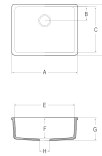

## KITCHEN / UTILITY SINKS

**A2311**

- A 31.25in (794mm)
- B 4.33in (110mm)
- C 16.57in (421mm)
- D 18.93in (481mm)
- E 13.70in (348mm)
- F 9.25in (235mm)
- G 9.84in (250mm)
- H 3.54in (90mm)

**A1121**

- A 12.83in (326mm)
- B 14.01in (356mm)
- C 16.37in (416mm)
- D 10.47in (266mm)
- E 6.49in (165mm)
- F 7.08in (180mm)
- H 3.54in (90mm)

**A1231**

- A 23.30in (592mm)
- B 16.61in (422mm)
- C 18.97in (482mm)
- D 20.94in (532mm)
- E 7.36in (187mm)
- F 7.95in (202mm)
- H 3.54in (90mm)

## NEW

**B1212**

- A 22.87in (581mm)
- B 4.8in (122mm)
- C 15.74in (400mm)
- D 17.75in (451mm)
- E 20.86in (530mm)
- F 7.28in (185mm)
- G 7.87in (200mm)
- H 3.54in (90mm)

**B1177**

- A 17.71in (450mm)
- B 4.72in (120mm)
- C 17.71in (450mm)
- D 19.68in (500mm)
- E 15.74in (400mm)
- F 7.28in (185mm)
- G 7.87in (200mm)
- H 3.54in (90mm)

**A3148**

- A 14.8in (376mm)
- B 6.88in (175mm)
- C 13.77in (350mm)
- D 14.8in (376mm)
- E 13.77in (350mm)
- F 3.81in (97mm)
- G 4.52in (115mm)
- H 1.73in (44mm)