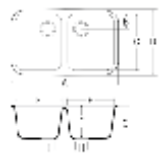

## KITCHEN / UTILITY SINKS

**A2311**

- A 31.25in (794mm)
- B 4.33in (110mm)
- C 16.57in (421mm)
- D 18.93in (481mm)
- E 13.70in (348mm)
- F 9.25in (235mm)
- G 9.84in (250mm)
- H 3.54in (90mm)

**A1121**

- A 12.83in (326mm)
- B 14.01in (356mm)
- C 16.37in (416mm)
- D 10.47in (266mm)
- E 6.49in (165mm)
- F 7.08in (180mm)
- H 3.54in (90mm)

**A1231**

- A 23.30in (592mm)
- B 16.61in (422mm)
- C 18.97in (482mm)
- D 20.94in (532mm)
- E 7.36in (187mm)
- F 7.95in (202mm)
- H 3.54in (90mm)