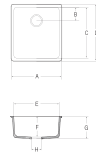

## KITCHEN / UTILITY SINKS

**A2311**

- A 31.25in (794mm)
- B 4.33in (110mm)
- C 16.57in (421mm)
- D 18.93in (481mm)
- E 13.70in (348mm)
- F 9.25in (235mm)
- G 9.84in (250mm)
- H 3.54in (90mm)

**A1121**

- A 12.83in (326mm)
- B 14.01in (356mm)
- C 16.37in (416mm)
- D 10.47in (266mm)
- E 6.49in (165mm)
- F 7.08in (180mm)
- H 3.54in (90mm)

**A1231**

- A 23.30in (592mm)
- B 16.61in (422mm)
- C 18.97in (482mm)
- D 20.94in (532mm)
- E 7.36in (187mm)
- F 7.95in (202mm)
- H 3.54in (90mm)

## NEW

**B1212**

- A 22.87in (581mm)
- B 4.8in (122mm)
- C 15.74in (400mm)
- D 17.75in (451mm)
- E 20.86in (530mm)
- F 7.28in (185mm)
- G 7.87in (200mm)
- H 3.54in (90mm)

**B1177**

- A 17.71in (450mm)
- B 4.72in (120mm)
- C 17.71in (450mm)
- D 19.68in (500mm)
- E 15.74in (400mm)
- F 7.28in (185mm)
- G 7.87in (200mm)
- H 3.54in (90mm)

**B1160**

- A 17.32in (440mm)
- B 4.4in (112mm)
- C 15.74in (400mm)
- D 17.32in (440mm)
- E 15.74in (400mm)
- F 11.81in (300mm)
- G 12.79in (325mm)
- H 3.54in (90mm)

**A1181**

- A 18.11in (460mm)
- B 15.75in (400mm)
- C 18.11in (460mm)
- D 15.75in (400mm)
- E 8.18in (208mm)
- F 8.85in (225mm)
- H 3.54in (90mm)