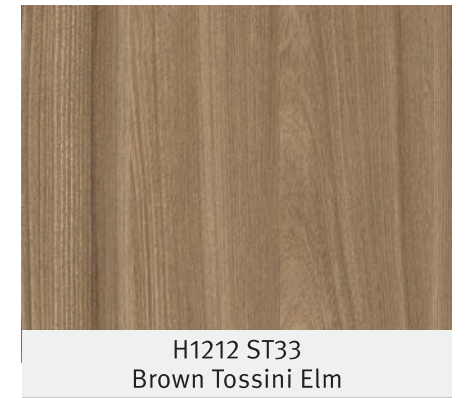

PerfectSense Lacquered panels

PerfectSense lacquered panels are melamine resin coated MDF panels, which are finished in a process matching the surface. Due to the CCI UV coating technology, they clearly stand out from conventional lacquered boards. The surfaces are resistant to micro-scratches and retain their gloss or matte effects.

H1212 ST33
Brown Tossini Elm