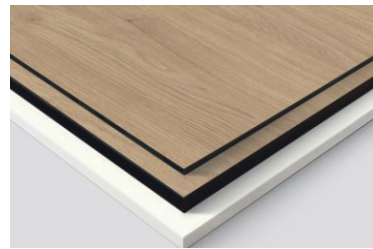

Stock Options

Exact matching TFL, HPL/CPL and Edgebanding are available through Hardwoods as your one stop shop. Exact match edgebanding and laminates eliminates the need to source a close match. In stock colours are available on your next delivery, with the top colours stocked here in the Alberta region, and more colours available within 1 - 3 weeks.

- HPL/CPL
- Edgebanding
- TFL

Feelwood synchronized pore (EIR) on TFL

The EGGER Feelwood range of decors specially designed with multi-layers of papers to create a depth of texture often seen with solid wood. These decors represent the premium category among the 140 TFL decors within the EGGER decorative collection.