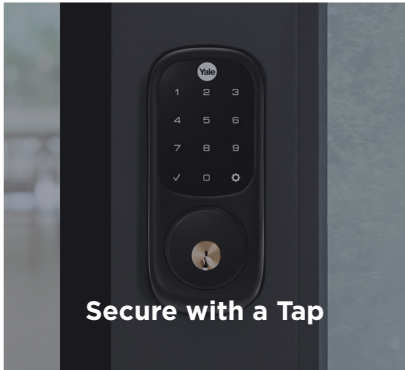

# Always Connected. Always Protected.

The Masonite M-Pwr Smart Door is the first of its kind, offering built-in tech like fully integrated power backed by an emergency backup battery\*\*, LED lights, a Ring Video Doorbell, a Yale smart lock and more. It's a frictionless digital door system you can control with your phone, so you can always stay connected wherever you are.

Light Your Way

Secure with a Tap

Always at Home

Sense of Safety

## 4 Yale® Smart Lock

Lock and unlock your door from anywhere with your phone.

## 5 Door State Sensor

A sensor lets you know if your door is opened or closed.