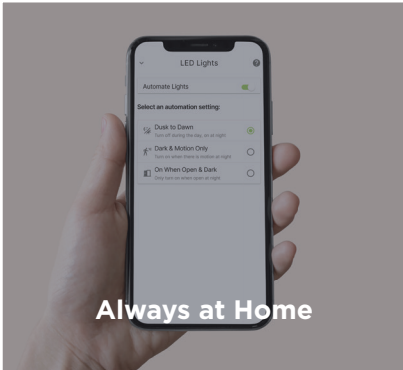

# Always Connected. Always Protected.

The Masonite M-Pwr Smart Door is the first of its kind, offering built-in tech like fully integrated power backed by an emergency backup battery\*\*, LED lights, a Ring Video Doorbell, a Yale smart lock and more. It's a frictionless digital door system you can control with your phone, so you can always stay connected wherever you are.

Light Your Way

Secure with a Tap

Always at Home

Sense of Safety