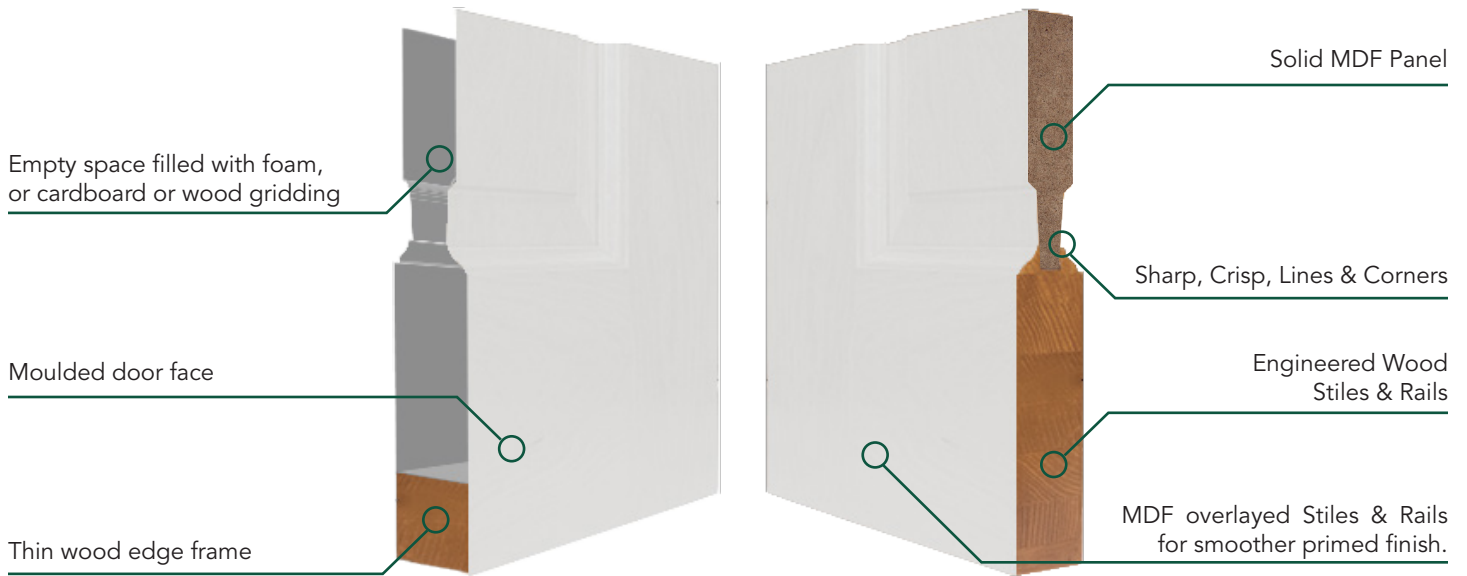

Construction Comparison

Moulded Skin vs Stile & Rail

Features & Benefits

- Customizable
- Dependably Secure
- Timeless
- Sustainably Made
- Engineered Wood Core
- Superior Sound Reduction
- Durable for Decades