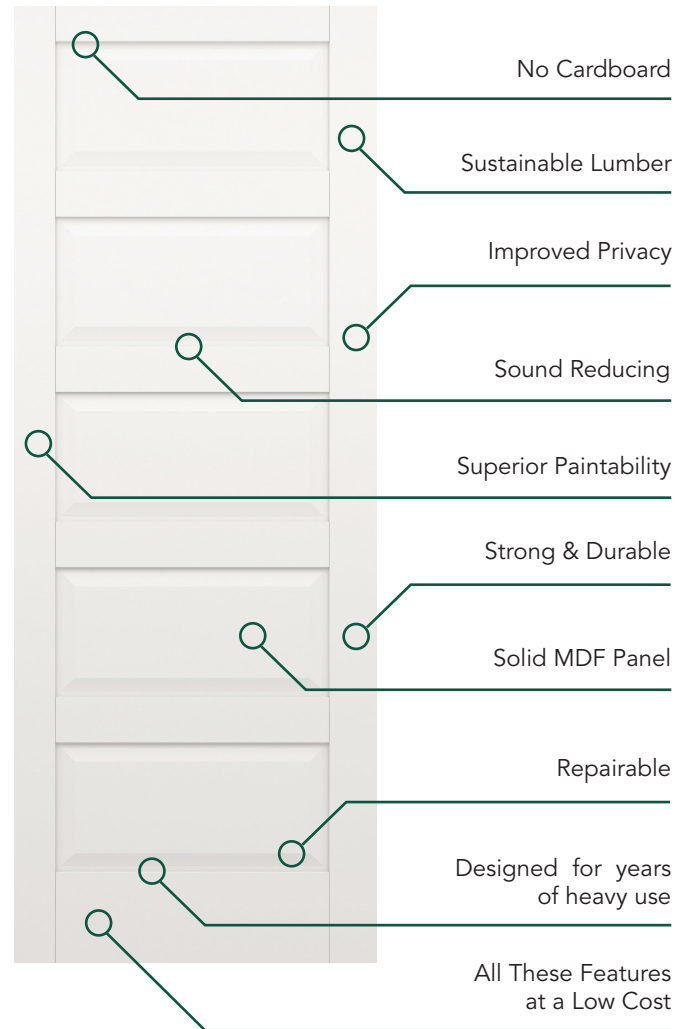

Primed & Ready

Woodgrain has Expanded its Flat Panel Express Ship Program to Include 8ft Doors.

Woodgrain Doors are manufactured upholding the industry's highest standard of authentic stile and rail construction. The Primed Flat Panel doors have a MDF face over engineered wood stile and rail components with solid MDF panels, the foundation for a high quality smooth finish for superior paintability.

Moulded Skin vs Stile & Rail Primed

Not All Doors Are Created Equal

Moulded Skin

VS

Stile & Rail Primed

**Similar Price.
Superior Value.**

Not all doors are created equal – Woodgrain doors are crafted with a superior focus on quality and design. Woodgrain stile and rail primed flat panel and raised panel doors have countless features and benefits far superior to any moulded skin door on the market. Woodgrain's expertise in stile and

rail manufacturing brings all these great benefits of a true stile and rail primed door at a price that is competitive with the inferior primed moulded doors – the choice is simple – ask for Woodgrain primed stile and rail doors today!

Express Ship Primed Door Models Available*

Express Ship Available Sizes:

Width: 6'8", 8'0" Thickness: 1 3/8" Width: 1-6", 2'0", 2'4", 2'6", 2'8", 3'0"

Proudly Supplied By *Many other models and sizes available in shaker and raised panel in 4 week lead times | **8'0" only