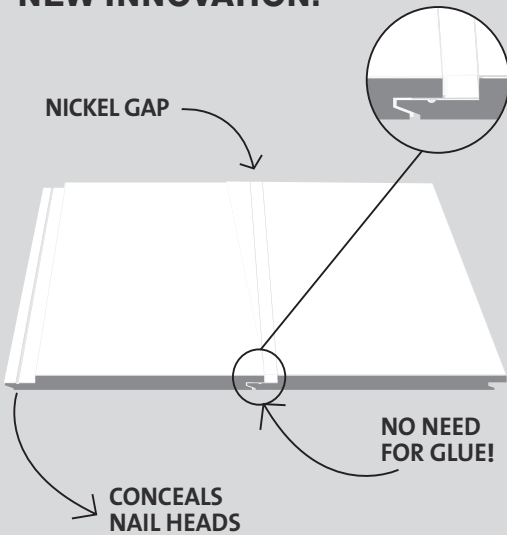

NEW INNOVATION!

Solid Pine

Alex Sku #	Size	Dimension	Length
0Q38C-2R	1 x 4	3/4" x 3-1/2"	8'-16' Even Spec
0Q41C-2R	1 x 6	3/4" x 5-1/2"	8'-16' Even Spec
0Q43C-2R	1 x 8	3/4" x 7-1/4"	8'-16' Even Spec
0Q44C-2R	1 x 10	3/4" x 9-1/4"	8'-16' Even Spec
0Q45C-2R	1 x 12	3/4" x 11-1/4"	8'-16' Even Spec

PFJ Pine

Alex Sku #	Size	Dimension	Length
0Q33A-90192X	1 x 2	21/32" x 1-1/2"	16'
0Q38C-90192X	1 x 4	23/32" x 3-1/2"	16'
0Q41C-90192X	1 x 6	23/32" x 5-1/2"	16'
0Q43C-90192X	1 x 8	23/32" x 7-1/4"	16'
0Q44C-90192X	1 x 10	23/32" x 9-1/4"	16'
0Q45C-90192X	1 x 12	23/32" x 11-1/4"	16'
0QX38-90192X	5/4 x 4	1" x 3-1/2"	16'
0QX41-90192X	5/4 x 6	1" x 5-1/2"	16'

Solid Poplar

Alex Sku #	Size	Dimension	Length (Even)
09820-270RL	1/2 x 4	1/2" x 3-1/2"	8'-16' & Spec Unit
09821-270RL	1/2 x 6	1/2" x 5-1/2"	8'-16' & Spec Unit
00Q33-270RL	1 x 2	3/4" x 1-1/2"	8'-16' & Spec Unit
00Q37-270RL	1 x 3	3/4" x 2-1/2"	8'-16' & Spec Unit
00Q38-270RL	1 x 4	3/4" x 3-1/2"	8'-16' & Spec Unit
00Q41-270RL	1 x 6	3/4" x 5-1/2"	8'-16' & Spec Unit
00Q43-270RL	1 x 8	3/4" x 7-1/4"	8'-16' & Spec Unit
00Q44-270RL	1 x 10	3/4" x 9-1/4"	8'-16' & Spec Unit
00Q45-270RL	1 x 12	3/4" x 11-1/4"	8'-16' & Spec Unit
0QX41-270RL	5/4 x 6	1" x 5-1/2"	8'-16' & Spec Unit
0QX43-270RL	5/4 x 8	1" x 7-1/4"	8'-16' & Spec Unit
0QX45-270RL	5/4 x 12	1" x 11-1/4"	8'-16' & Spec Unit

PFJ Poplar

Alex Sku #	Size	Dimension	Length
00Q38-97192	1 x 4	3/4" x 3-1/2"	16'
00Q41-97192	1 x 6	3/4" x 5-1/2"	16'
00Q43-97192	1 x 8	3/4" x 7-1/4"	16'
00Q44-97192	1 x 10	3/4" x 9-1/4"	16'
00Q45-97192	1 x 12	3/4" x 11-1/4"	16'

Solid Oak

Alex Sku #	Size	Dimension	Length (Even)
00Q33-400RL	1 x 2	3/4" x 1-1/2"	8'-16' & Spec Unit
00Q37-400RL	1 x 3	3/4" x 2-1/2"	8'-16' & Spec Unit
00Q38-400RL	1 x 4	3/4" x 3-1/2"	8'-16' & Spec Unit
00Q41-400RL	1 x 6	3/4" x 5-1/2"	8'-16' & Spec Unit
00Q43-400RL	1 x 8	3/4" x 7-1/4"	8'-16' & Spec Unit
00Q44-400RL	1 x 10	3/4" x 9-1/4"	8'-16' & Spec Unit
00Q45-400RL	1 x 12	3/4" x 11-1/4"	8'-16' & Spec Unit
00Q45-43192	1 x 12	3/4" x 11-1/4"	16' Veneer

MDF

Alex Sku #	Size	Dimension	Length
03271-9U192	1 x 4	3/4" x 3-1/2"	16'
03272-9U192	1 x 6	3/4" x 5-1/2"	16'
03273-9U192	1 x 8	3/4" x 7-1/4"	16'
03208-9U192	1 x 10	3/4" x 9-1/4"	16'
03309-9U192	1 x 12	3/4" x 11-1/4"	16'
0M1X4-96192C	1 x 4 E2E	3/4" x 3-1/2"	16'
0M1X6-9U192	1 x 6 E2E	3/4" x 5-1/2"	16'
0M1X8-96192C	1 x 8 E2E	3/4" x 7-1/4"	16'