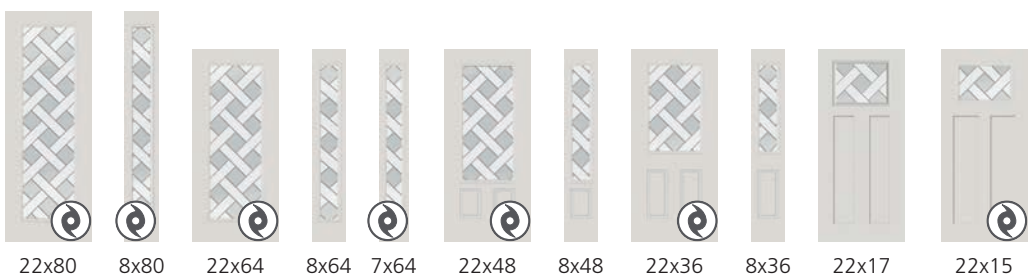

MAJESTIC

This design offers medium privacy

PATINA

PLATINUM NICKEL

22x80*** 8x80***

22x64 20x64** 8x64 7x64

22x48** 8x48**

22x36 8x36 22x10**

* Severe Weather only
**Platinum Nickel only
Transom available

WATCH THE VIDEO
or visit odl.com/margate

This design offers maximum privacy

MARGATE

BADA BLING

NEW

PLATINUM NICKEL

22x80 8x80 22x64 8x64 7x64 22x48 8x48 22x36 8x36 22x17 22x15