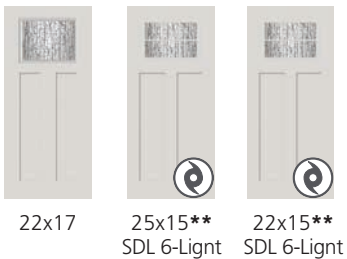

22x36** 8x36** 25x15** 22x15** 8x64**

22x17 25x15** 22x15**
SDL 6-Light SDL 6-Light

**Black only