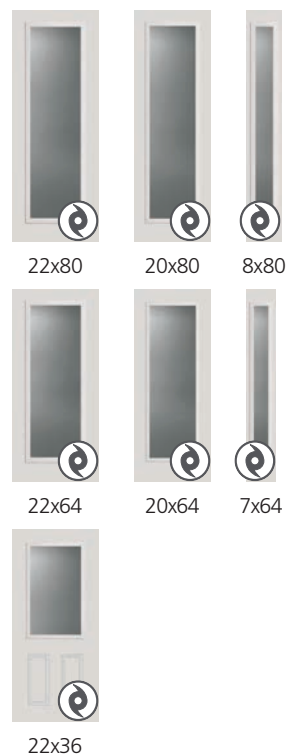

25x15 6L 22x15 6L 21x16 6L 25x15 3L 22x10 11L AT 22x10 4L 22x6 Sunburst 7L Sunburst 5L

CRYSTAL CLEAR

CLEAR

Gray Turtle Glass can be found on pg. 82

TURTLE FRIENDLY

GRAY TURTLE GLASS

Gray laminated glass meets coastal light transmittance code requirements in sea turtle nesting areas.