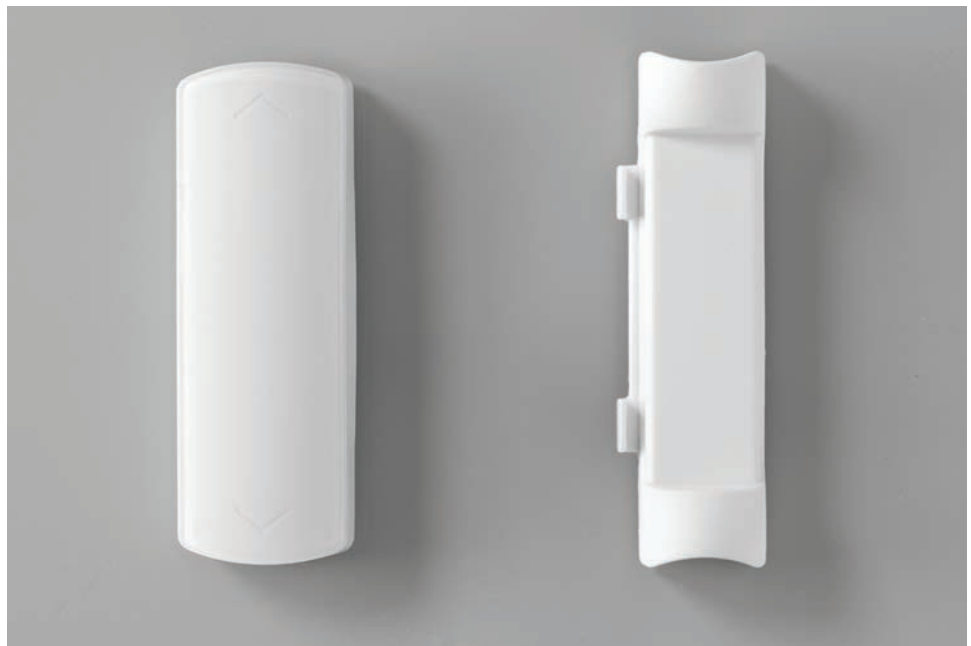

■ Indicates item available in standard glass

PARTS & ACCESSORIES

MISSING SOMETHING?

Our Customer Service Team is happy to help you with any item you may need.

SCREWS

SCREW HOLE COVERS

MISCELLANEOUS

ENCLOSED BLINDS OPERATORS

Blink Entry Doorglass 6-Color Half Light Display

Our 6-color half light blind, featuring our ZEEL® Frame.

Part number: 321078

Promo Price: \$567.49†

Bay Point Display

Full light display, featuring our ZEEL® frame installed in a smooth fiberglass PlastPro pre-finished door.