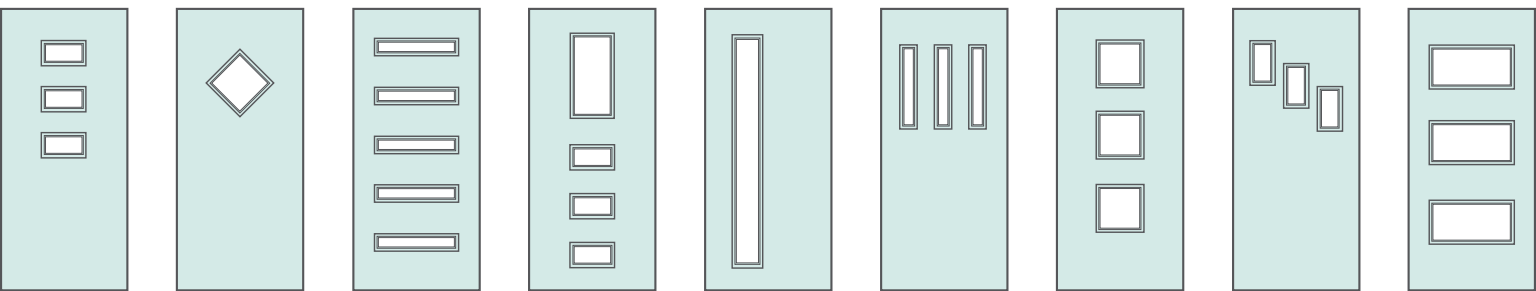

SPOTLIGHTS® DOORGLASS

DESIGN THE DOOR THAT FITS YOUR STYLE