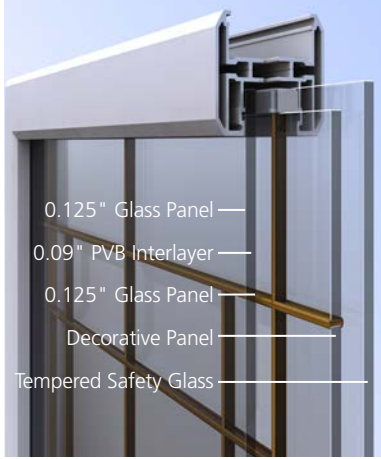

FLORIDA WIND-BORNE DEBRIS REGION FOR RISK CATEGORY II BUILDINGS