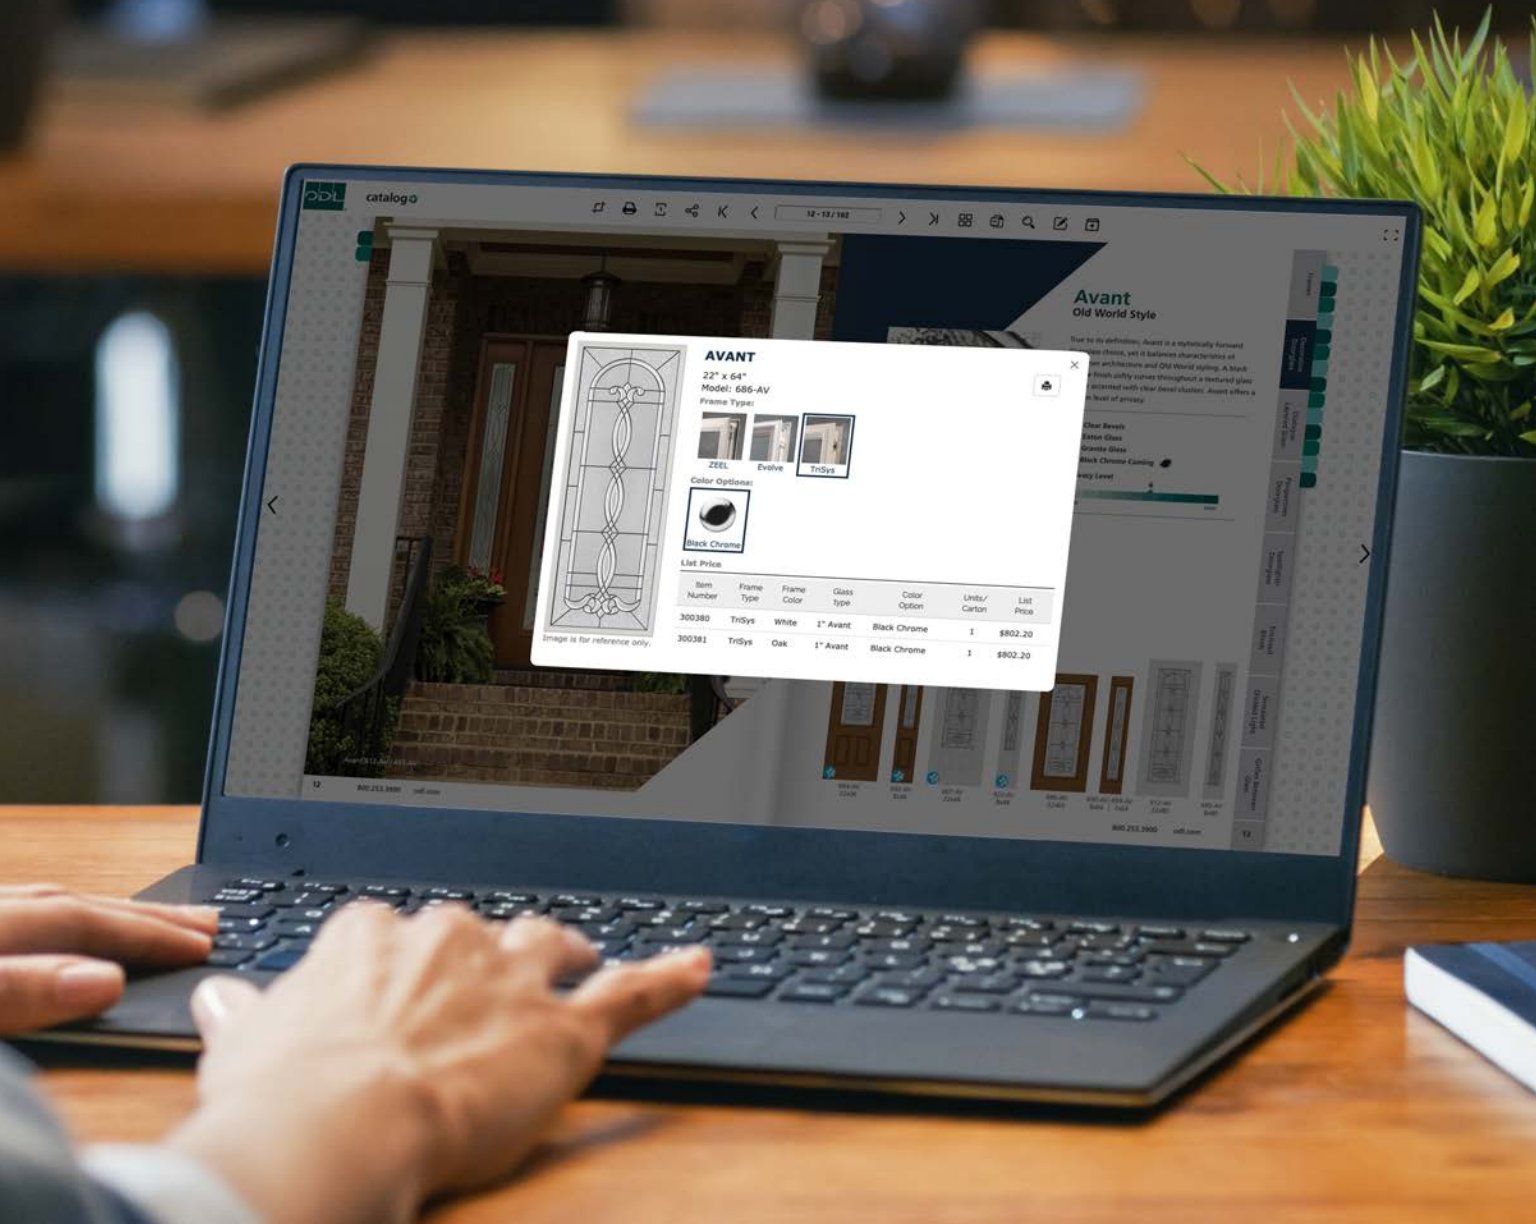

PEOPLE & CRAFTSMANSHIP

PDL catalogo 60 - 61 / 154

Dorian Contemporary Style

Designer Inspiration
DORIAN

Watch on YouTube

RESOURCES

OUR CATALOG+ HAS EVERYTHING YOU NEED.

Discover the latest product videos, list prices, and additional interactive content. Bookmark your favorite pages, perform keyword searches, add notes, and more online.