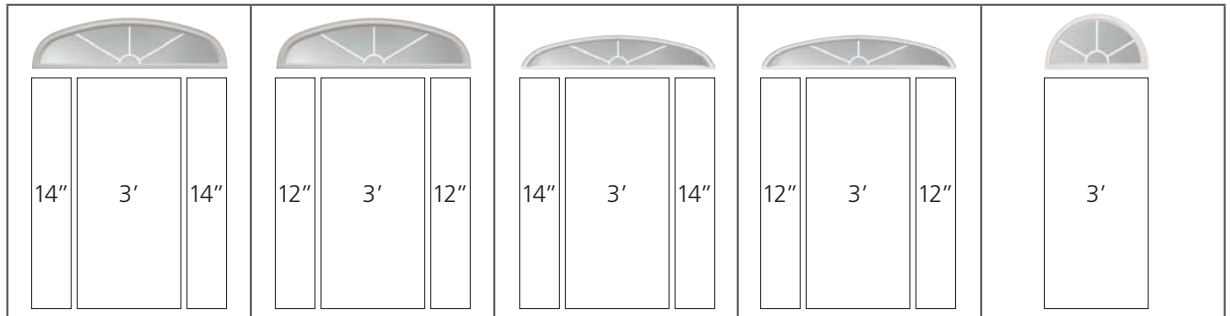

SIZE	66⁷/₈ x 13³/₄ 5L	62⁷/₈ x 13³/₄ 5L	66⁷/₈ x 9¹/₄ 5L	62⁷/₈ x 9¹/₄ 5L	35⁷/₈ x 17¹/₄ 5L
BAR WIDTH	5/8"	5/8"	5/8"	5/8"	5/8"
WHITE	■	■	■	■	■

Available in Clear only