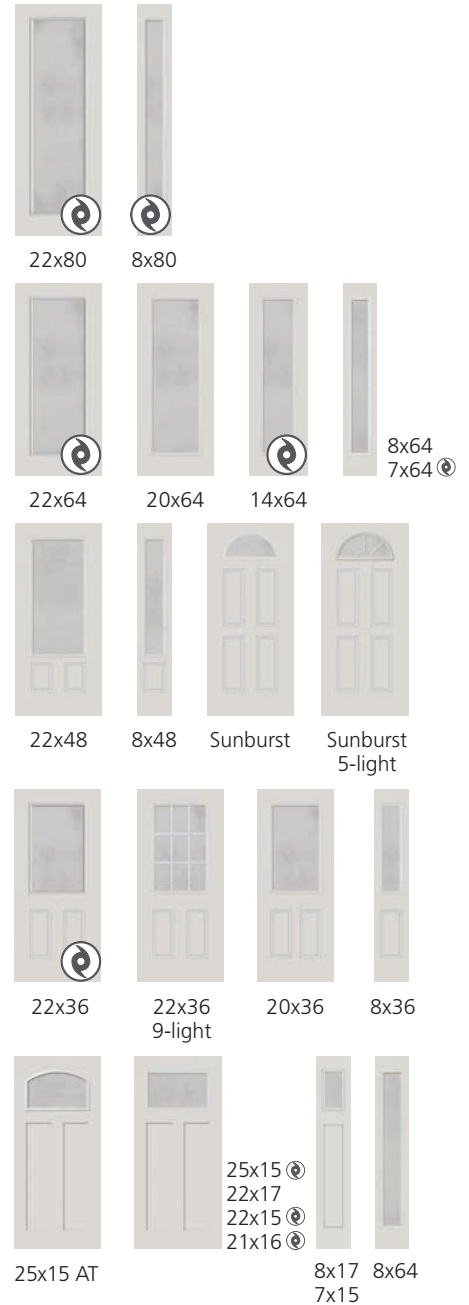

POLISHED PEBBLES

MICRO-GRANITE

This design offers maximum privacy

WATCH THE VIDEO
or visit odl.com/products/perspectives

Simulated Divided Lights available