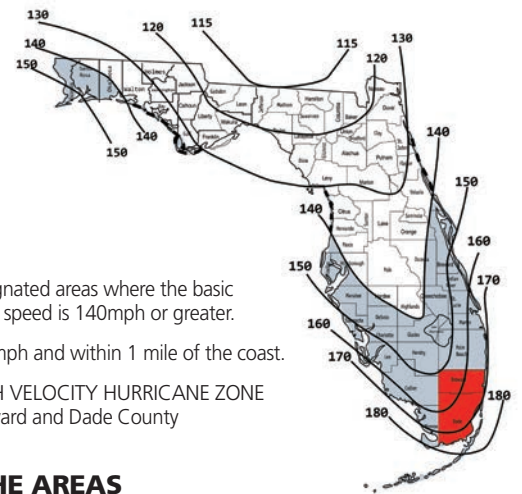

FLORIDA WIND-BORNE DEBRIS REGION FOR RISK CATEGORY II BUILDINGS