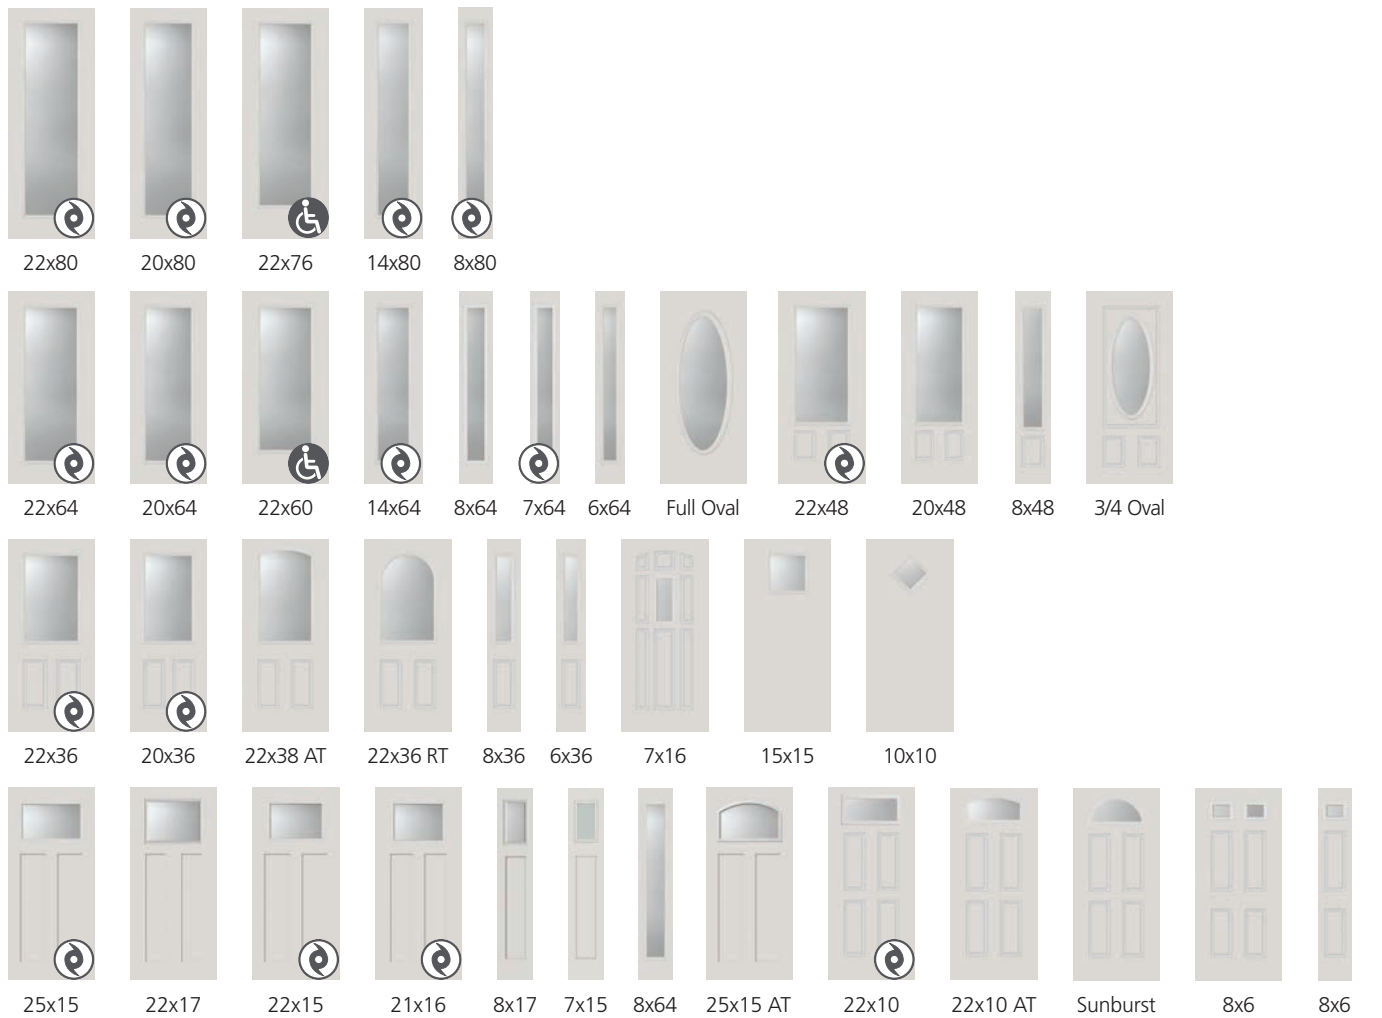

Gray Turtle Glass can be found on pg. 82