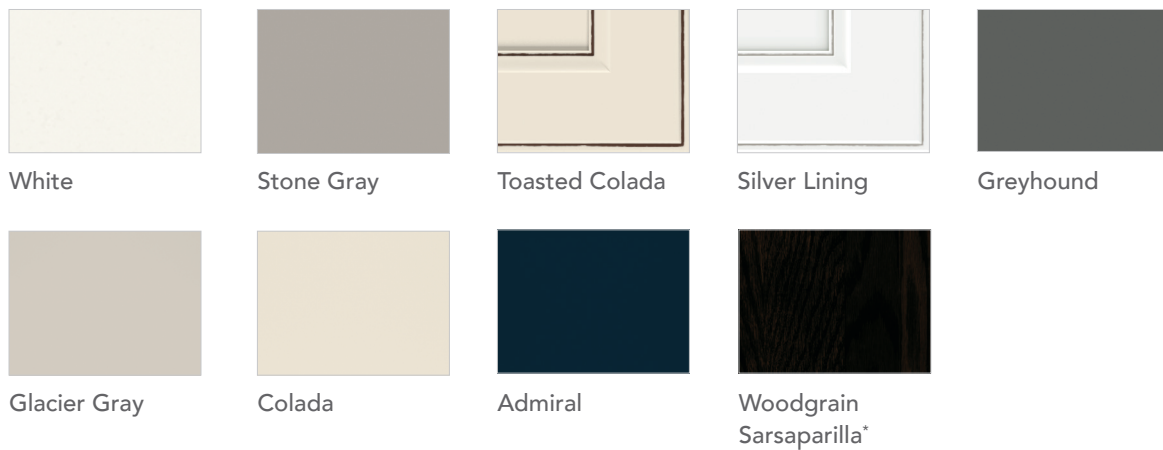

COLORS See back page for finish availability.

* Woodgrain Sarsaparilla features non-textured doors, drawer fronts and mouldings, with standard cabinet sides and stained hardwood face frames.