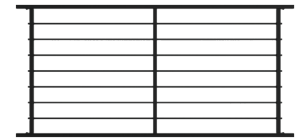

1/2" Round Horizontal Latitudes Rod Rail