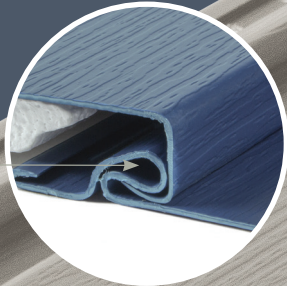

Natural Clay

Savannah Wicker

Colonial White

Secure Lock

Post-formed positive lock with RigidForm technology and rollover nail hem.

Partial Rollover Nail Hem

Siding: Reverse Board & Batten Single 7" Reinforced Vertical Siding and Restoration Classic Double 4-1/2" in Natural Clay, Cedar Impressions Double 7" Straight Edge Perfection Shingles in Herringbone with Ironmax Double 5" Vented Soffit in Colonial White.
Trim: Vinyl Carpentry and Restoration Millwork.