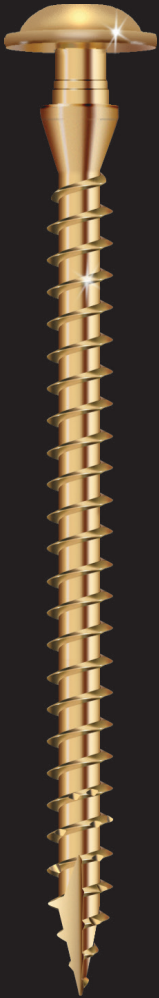

# VWS™ VINYL WINDOW SCREWS

Install Replacement Windows without the use of Shims

**RECESSED  
STAR DRIVE**

**SECONDARY  
SHOULDER**

**W-CUT™**

**ZIP-TIP™**

Zero Stripping, with 6 points of contact

Tightly Grips Vinyl

Low torque, smoother drive

No pre-drilling,  
faster penetration

**ÜberGrade™**

**Innovative Design Locks  
Into Vinyl Window Frame**

**Washer Head Creates  
Tight Draw**

**Case Hardened Steel  
High Tensile, Torque and  
Shear Strength**

# VWS™ VINYL WINDOW SCREWS

**Building Code Approved with  
a Limited Lifetime Warranty.**

Scan to watch VWS™ installation video

VWS™ Vinyl Window Screws are designed to quickly adjust windows to plumb alignments without tedious measuring. The patented Vinyl Window Screw makes setting vinyl windows a breeze. By catching the window frame between the screw head and the screw's secondary shoulder, the window position can be quickly and easily adjusted. Perfectly suited to meet the needs of both the professional and do-it-yourself installers. Simply pre-drill the first layer, insert screw, lock collar and adjust!