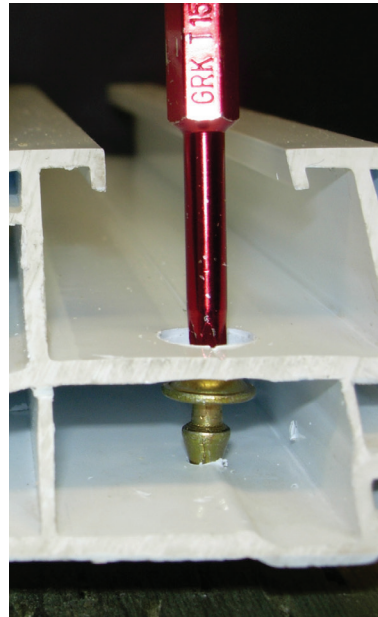

# VWS™ VINYL WINDOW SCREWS

**Building Code Approved with  
a Limited Lifetime Warranty.**

Scan to watch VWS™ installation video

VWS™ Vinyl Window Screws are designed to quickly adjust windows to plumb alignments without tedious measuring. The patented Vinyl Window Screw makes setting vinyl windows a breeze. By catching the window frame between the screw head and the screw's secondary shoulder, the window position can be quickly and easily adjusted. Perfectly suited to meet the needs of both the professional and do-it-yourself installers. Simply pre-drill the first layer, insert screw, lock collar and adjust!

1. Pre-drill window frame.

2. Insert screw.

3. Lock collar & adjust.

U.S. (Std.) Size (Dia. x Length)	Metric Size (Dia. x Length)	Bulk Part No.	Bulk Box Qty.	Pro-Pak Part No.	Pro-Pak Pail Qty.	Handy-Pak Part No.	Handy-Pak Ctn. Size/Qty.
#10 x 3-1/8" (with drill tip)	5.0 x 80	50137	800	51137	225	52137	M/50
Blister-Pak Part No.				Blister-Pak Qty/per pack			
#8 x 2"	4.0 x 50	53077				6	
#8 x 2-1/2"	4.0 x 63	53079				6	