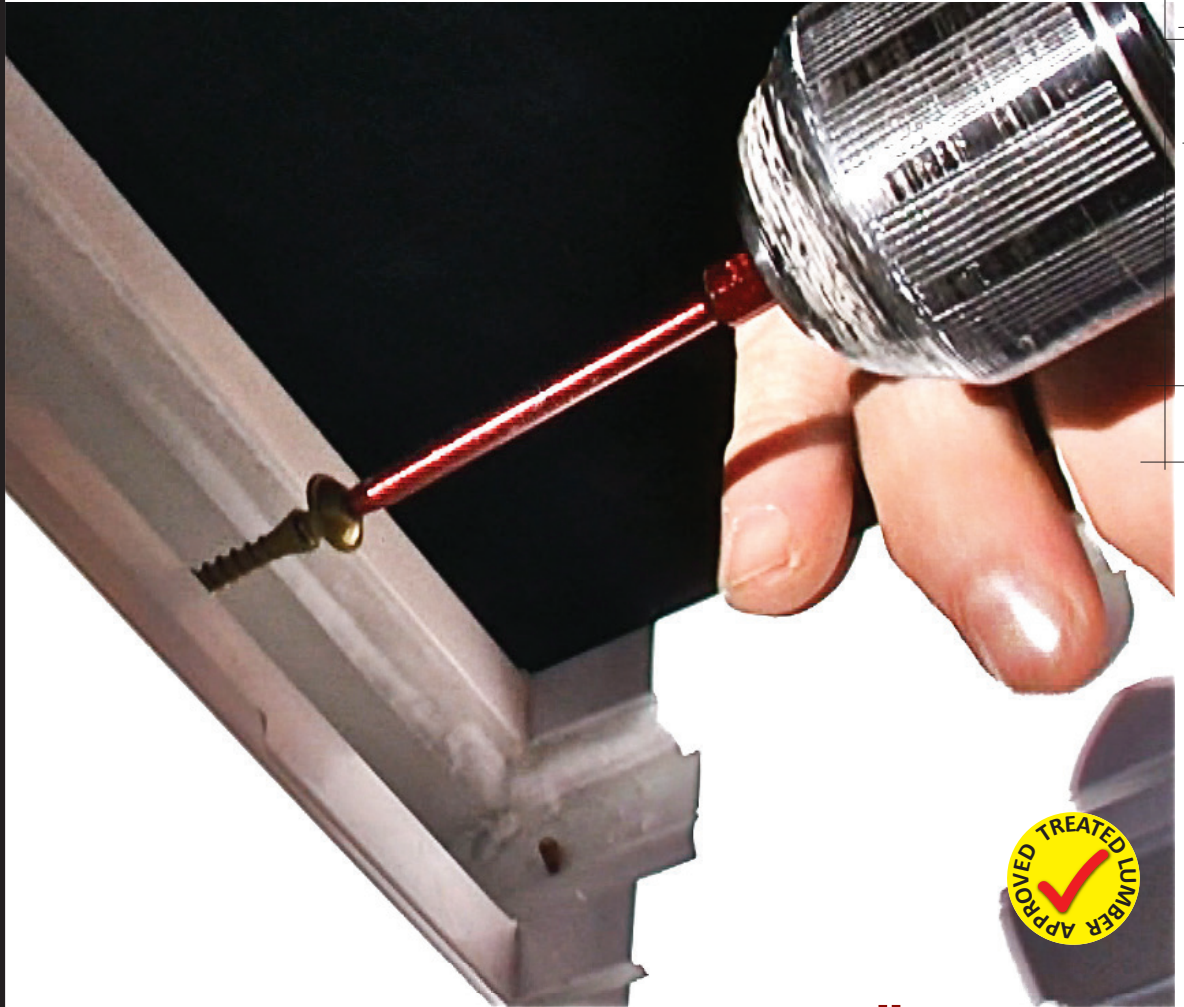

# VWS™ VINYL WINDOW SCREWS

Install Replacement Windows without the use of Shims

**RECESSED  
STAR DRIVE**

**SECONDARY  
SHOULDER**

**W-CUT™**

**ZIP-TIP™**

Zero Stripping, with 6 points of contact

Tightly Grips Vinyl

Low torque, smoother drive

No pre-drilling,  
faster penetration

**ÜberGrade™**

**Innovative Design Locks  
Into Vinyl Window Frame**

**Washer Head Creates  
Tight Draw**

**Case Hardened Steel  
High Tensile, Torque and  
Shear Strength**

# VWS™ VINYL WINDOW SCREWS

**Building Code Approved with  
a Limited Lifetime Warranty.**

Scan to watch VWS™ installation video

VWS™ Vinyl Window Screws are designed to quickly adjust windows to plumb alignments without tedious measuring. The patented Vinyl Window Screw makes setting vinyl windows a breeze. By catching the window frame between the screw head and the screw's secondary shoulder, the window position can be quickly and easily adjusted. Perfectly suited to meet the needs of both the professional and do-it-yourself installers. Simply pre-drill the first layer, insert screw, lock collar and adjust!