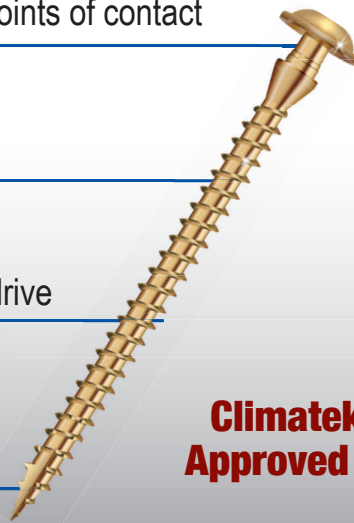

# VWS™ VINYL WINDOW SCREWS

Install Replacement Windows without the use of Shims

**RECESSED  
STAR DRIVE**

**SECONDARY  
SHOULDER**

**W-CUT™**

**ZIP-TIP™**

Zero Stripping, with 6 points of contact

Tightly Grips Vinyl

Low torque, smoother drive

No pre-drilling,  
faster penetration

**ÜberGrade™**

**Innovative Design Locks  
Into Vinyl Window Frame**

**Washer Head Creates  
Tight Draw**

**Case Hardened Steel  
High Tensile, Torque and  
Shear Strength**

**Climatek™ Coating is AC257 Code  
Approved for use in Treated Lumber**

**DRIVE WITH SPEED, QUALITY & CONFIDENCE**  
**WWW.GRKFASTENERS.COM**  
**800.263.0463**

**GRK™**  
**FASTENERS™**  
ÜberGrade™

# VWS™ VINYL WINDOW SCREWS

**Building Code Approved with  
a Limited Lifetime Warranty.**

Scan to watch VWS™ installation video

VWS™ Vinyl Window Screws are designed to quickly adjust windows to plumb alignments without tedious measuring. The patented Vinyl Window Screw makes setting vinyl windows a breeze. By catching the window frame between the screw head and the screw's secondary shoulder, the window position can be quickly and easily adjusted. Perfectly suited to meet the needs of both the professional and do-it-yourself installers. Simply pre-drill the first layer, insert screw, lock collar and adjust!