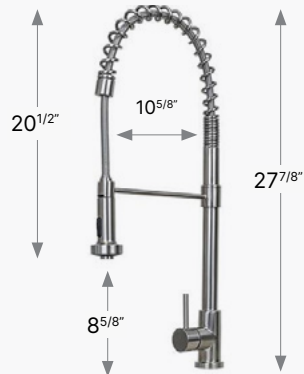

Solid Stainless Steel Faucets .

IAPMO/UPC
CERTIFIED

RS F4

SOLID STAINLESS STEEL PRE-RINSE KITCHEN FAUCET WITH SPRAY/STREAM FUNCTION

- ✓ Single Lever Water and Temperature Control
- ✓ Ceramic Disc Cartridge
- ✓ Lead Free