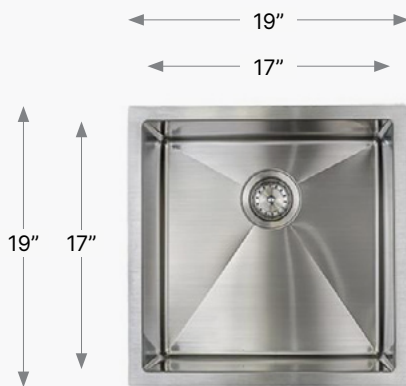

18 GAUGE

RS 57

BOWL DEPTH 9"

RS 56

BOWL DEPTH 9"

RS 55

BOWL DEPTH 7"

RS 54

BOWL DEPTH 7"

Designer Series

18 GAUGE

RS 84

BOWL DEPTH 7¹/₄"

Hand Fabricated sink with small corner (10mm) radii.

RS 85

BOWL DEPTH 10"

Hand Fabricated sink with small corner (10mm) radii.

RS 86

BOWL DEPTH 10"

Hand Fabricated sink with small corner (10mm) radii.

RS 82

BOWL DEPTH 10"

Hand Fabricated sink with small corner (10mm) radii.

Designer Series

16 GAUGE

RS 88

BOWL DEPTH 10"

- Hand Fabricated sink with small corner (10mm) radii.

RS 87

BOWL DEPTH 10"

- Hand Fabricated sink with small corner (10mm) radii.

RS 89