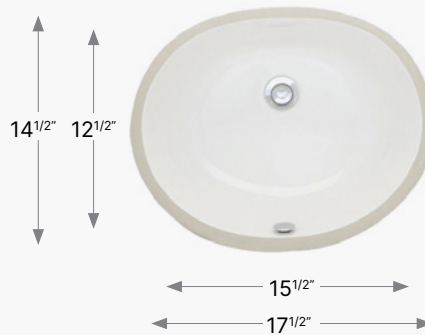

16 GAUGE

RS 88

BOWL DEPTH 10"

- Hand Fabricated sink with small corner (10mm) radii.

RS 87

BOWL DEPTH 10"

- Hand Fabricated sink with small corner (10mm) radii.

RS 89

BOWL DEPTH 10"

- Hand Fabricated sink with small corner (10mm) radii.

Vanities & Accessories

RS1 CW/ RS1 CB

CERAMIC OVAL LAVATORY BOWL, WHITE OR BISQUE
BOWL DEPTH 6"

RS2 CW/ RS2 CB

CERAMIC OVAL LAVATORY BOWL, WHITE OR BISQUE
BOWL DEPTH 5 1/8"

RS5 CW/ RS5 CB

CERAMIC RECTANGULAR LAVATORY BOWL, WHITE OR BISQUE
BOWL DEPTH 6"

RS16

DOUBLE WALLED STAINLESS STEEL VANITY/ BAR SINK
BOWL DEPTH 5 3/4"

**MATCHING
STAINLESS GRATES**

**MATCHING STRAINER
& SOAP DISPENSER**