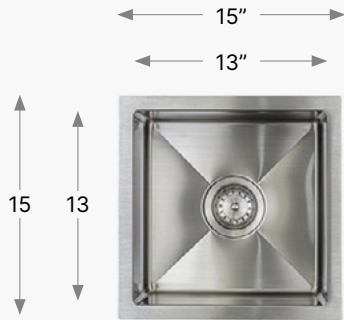

18 GAUGE

RS 57

BOWL DEPTH 9"

RS 56

BOWL DEPTH 9"

RS 55

BOWL DEPTH 7"

RS 54

BOWL DEPTH 7"

Designer Series

18 GAUGE

RS 84

BOWL DEPTH 7¹/₄"

Hand Fabricated sink with small corner (10mm) radii.

RS 85

BOWL DEPTH 10"