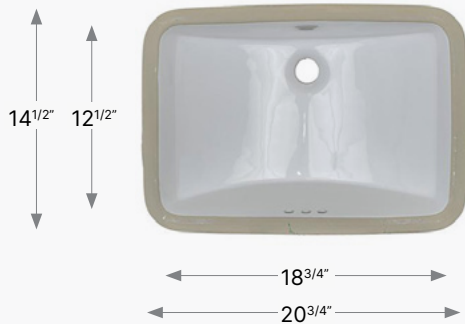

16 GAUGE

RS 88

BOWL DEPTH 10"

- Hand Fabricated sink with small corner (10mm) radii.

RS 87

BOWL DEPTH 10"

- Hand Fabricated sink with small corner (10mm) radii.

RS 89

BOWL DEPTH 10"

- Hand Fabricated sink with small corner (10mm) radii.

Vanities & Accessories

RS1 CW/ RS1 CB

CERAMIC OVAL LAVATORY BOWL, WHITE OR BISQUE
BOWL DEPTH 6"

RS2 CW/ RS2 CB

CERAMIC OVAL LAVATORY BOWL, WHITE OR BISQUE
BOWL DEPTH 5 1/8"

RS5 CW/ RS5 CB

CERAMIC RECTANGULAR LAVATORY BOWL, WHITE OR BISQUE
BOWL DEPTH 6"

RS16

DOUBLE WALLED STAINLESS STEEL VANITY/ BAR SINK
BOWL DEPTH 5 3/4"

**MATCHING
STAINLESS GRATES**

**MATCHING STRAINER
& SOAP DISPENSER**