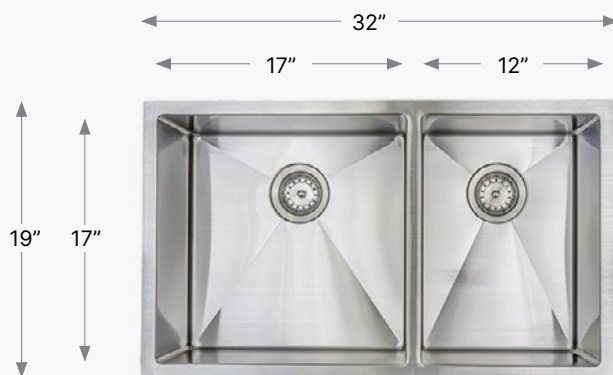

BOWL DEPTH 7"

Designer Series

18 GAUGE

RS 84

BOWL DEPTH 7¹/₄"

Hand Fabricated sink with small corner (10mm) radii.

RS 85

BOWL DEPTH 10"

Hand Fabricated sink with small corner (10mm) radii.

RS 86

BOWL DEPTH 10"

Hand Fabricated sink with small corner (10mm) radii.

RS 82

BOWL DEPTH 10"

Hand Fabricated sink with small corner (10mm) radii.

Designer Series

16 GAUGE

RS 88

BOWL DEPTH 10"

- Hand Fabricated sink with small corner (10mm) radii.

RS 87

BOWL DEPTH 10"

- Hand Fabricated sink with small corner (10mm) radii.

RS 89

BOWL DEPTH 10"

- Hand Fabricated sink with small corner (10mm) radii.

Vanities & Accessories

RS1 CW/ RS1 CB

CERAMIC OVAL LAVATORY BOWL, WHITE OR BISQUE
BOWL DEPTH 6"

RS2 CW/ RS2 CB

CERAMIC OVAL LAVATORY BOWL, WHITE OR BISQUE
BOWL DEPTH 5 1/8"