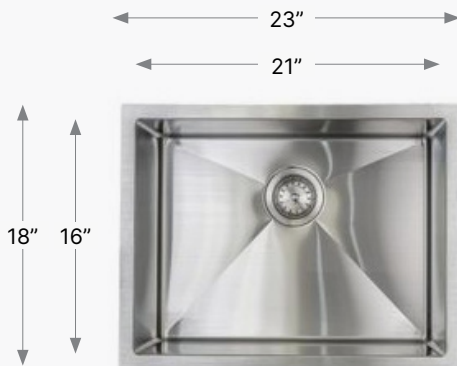

18 GAUGE

RS 57

BOWL DEPTH 9"

RS 56

BOWL DEPTH 9"

RS 55

BOWL DEPTH 7"

RS 54

BOWL DEPTH 7"

Designer Series

18 GAUGE

RS 84

BOWL DEPTH 7¹/₄"

Hand Fabricated sink with small corner (10mm) radii.

RS 85

BOWL DEPTH 10"

Hand Fabricated sink with small corner (10mm) radii.

RS 86

BOWL DEPTH 10"

Hand Fabricated sink with small corner (10mm) radii.

RS 82

BOWL DEPTH 10"

Hand Fabricated sink with small corner (10mm) radii.

Designer Series

16 GAUGE

RS 88

BOWL DEPTH 10"

- Hand Fabricated sink with small corner (10mm) radii.

RS 87

BOWL DEPTH 10"

- Hand Fabricated sink with small corner (10mm) radii.

RS 89