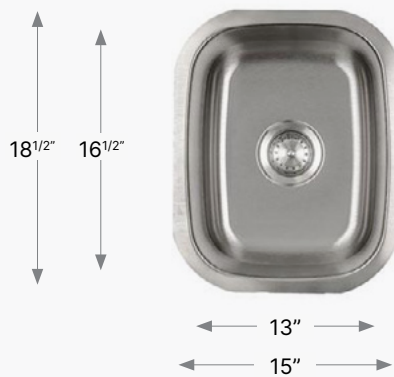

18 GAUGE

RS 57

BOWL DEPTH 9"

RS 56

BOWL DEPTH 9"

RS 55

BOWL DEPTH 7"

RS 54

BOWL DEPTH 7"

Designer Series

18 GAUGE

RS 84

BOWL DEPTH 7¹/₄"

Hand Fabricated sink with small corner (10mm) radii.

RS 85

BOWL DEPTH 10"

Hand Fabricated sink with small corner (10mm) radii.

RS 86

BOWL DEPTH 10"

Hand Fabricated sink with small corner (10mm) radii.

RS 82

BOWL DEPTH 10"

Hand Fabricated sink with small corner (10mm) radii.

Designer Series