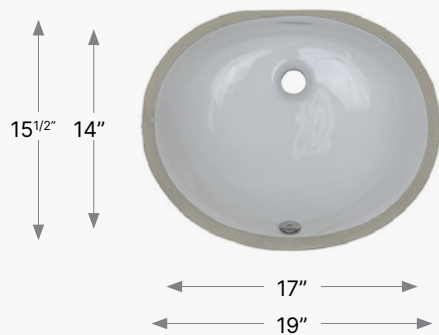

Hand Fabricated sink with small corner (10mm) radii.

RS 86

BOWL DEPTH 10"

Hand Fabricated sink with small corner (10mm) radii.

RS 82

BOWL DEPTH 10"

Hand Fabricated sink with small corner (10mm) radii.

Designer Series

16 GAUGE

RS 88

BOWL DEPTH 10"

- Hand Fabricated sink with small corner (10mm) radii.

RS 87

BOWL DEPTH 10"

- Hand Fabricated sink with small corner (10mm) radii.

RS 89

BOWL DEPTH 10"

- Hand Fabricated sink with small corner (10mm) radii.

Vanities & Accessories

RS1 CW/ RS1 CB

CERAMIC OVAL LAVATORY BOWL, WHITE OR BISQUE
BOWL DEPTH 6"

RS2 CW/ RS2 CB

CERAMIC OVAL LAVATORY BOWL, WHITE OR BISQUE
BOWL DEPTH 5 1/8"