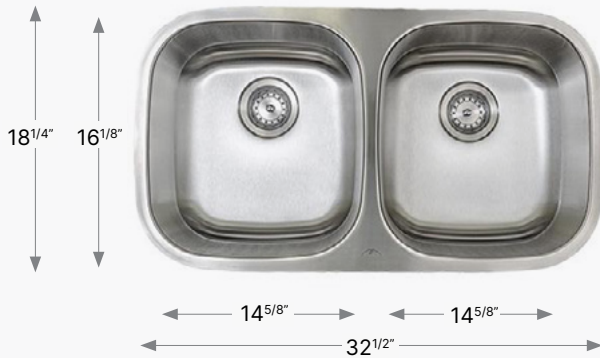

CNC/DXF Certified

Classic Series

18 GAUGE

RS 25

BOWL DEPTH 9" AND 7"

REVERSE AVAILABLE

RS 27

BOWL DEPTH 9" AND 7"

REVERSE AVAILABLE

RS 28

BOWL DEPTH 9"

REVERSE AVAILABLE

RS 58

BOWL DEPTH 9"

REVERSE AVAILABLE

Classic Series