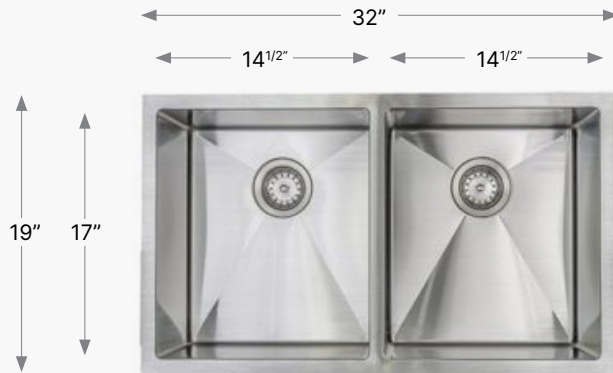

BOWL DEPTH 7"

Designer Series

18 GAUGE

RS 84

BOWL DEPTH 7¹/₄"

Hand Fabricated sink with small corner (10mm) radii.

RS 85

BOWL DEPTH 10"

Hand Fabricated sink with small corner (10mm) radii.

RS 86

BOWL DEPTH 10"

Hand Fabricated sink with small corner (10mm) radii.

RS 82

BOWL DEPTH 10"

Hand Fabricated sink with small corner (10mm) radii.

Designer Series

16 GAUGE

RS 88

BOWL DEPTH 10"

- Hand Fabricated sink with small corner (10mm) radii.

RS 87

BOWL DEPTH 10"

- Hand Fabricated sink with small corner (10mm) radii.

RS 89

BOWL DEPTH 10"

- Hand Fabricated sink with small corner (10mm) radii.

Vanities & Accessories

RS1 CW/ RS1 CB

CERAMIC OVAL LAVATORY BOWL, WHITE OR BISQUE
BOWL DEPTH 6"

RS2 CW/ RS2 CB

CERAMIC OVAL LAVATORY BOWL, WHITE OR BISQUE
BOWL DEPTH 5 1/8"