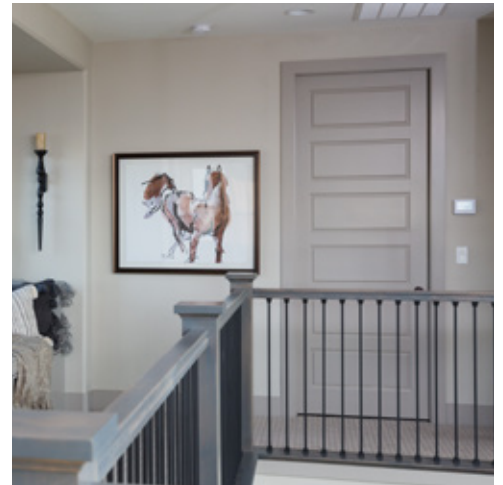

Riverside in Gray Matters SW 7066

CLASSIC

CRAFTSMAN

TRANSITIONAL

MODERN

Craftsman Door Selection

Clean lines help convey traditional craftsmanship and stimulate an original stile and rail door.

Lincoln Park®