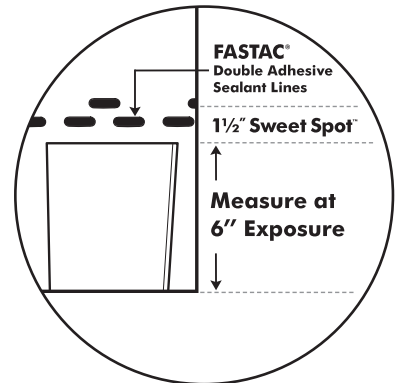

Greater Exposure With HP42[®]

Give your home the attention it deserves by creating stunning curb appeal. A 6" exposure creates a bolder, architectural appearance than the traditional asphalt shingle, setting your home apart from the top down.

Bigger, Faster, Better

A bigger shingle means better protection, faster installation, and stunning curb appeal.

ProLam™ shingles with HP42[®] technology feature the Sweet Spot™ nailing area and double FASTAC[®] sealant line, ensuring your shingles will stay put for a more secure seal and enhanced wind protection up to 130 mph.