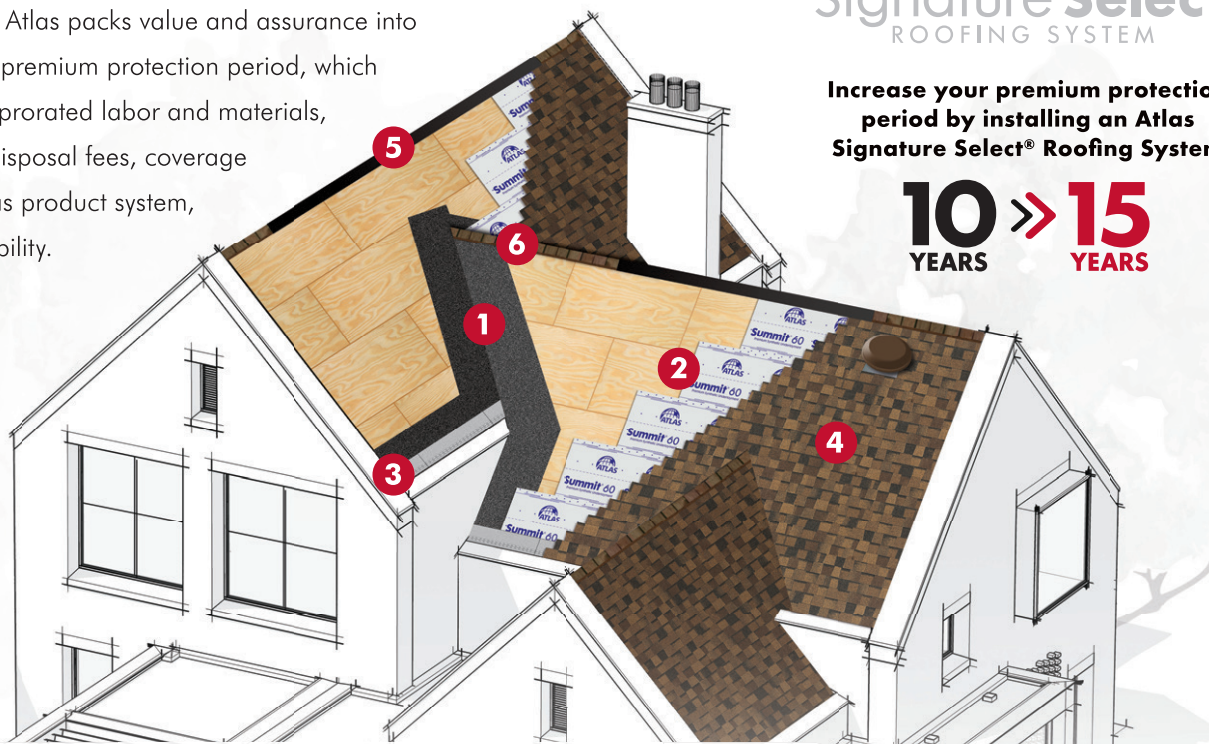

When you install an Atlas Signature Select® roofing system¹, all the components are designed for and backed by the industry's best warranty coverage.

Unlike many other roofing warranties that over promise and under deliver, Atlas packs value and assurance into an enhanced premium protection period, which includes non-prorated labor and materials, tear-off and disposal fees, coverage of the full Atlas product system, and transferability.

Signature Select®
ROOFING SYSTEM

Increase your premium protection period by installing an Atlas Signature Select® Roofing System

10 >> **15**
YEARS YEARS

Roof System Components:

- 1 Atlas Ice & Water Underlayment**
WeatherMaster® Ice & Water Underlayment
- 2 Atlas Premium Underlayment**
WeatherMaster® Ice & Water, Summit® 180, Summit® 60 or Gorilla Guard® 30
- 3 Atlas Starter Shingles**
Pro-Cut® HP42® Starter Shingles, Pro-Cut® Starter Shingles or Pro-Cut® Starter Roll Shingle
- 4 Atlas Roof Shingles**
StormMaster® Shake, StormMaster® Slate, Pinnacle® Pristine or ProLam™ Shingles
- 5 Atlas Ventilation Products**
Choose Between TruRidge® and HighPoint® Ventilation Products**
- 6 Atlas Hip & Ridge Shingles**
StormMaster® Hip & Ridge, Pro-Cut® High Profile Hip & Ridge, Pro-Cut® Hip & Ridge or ProLam™ Hip & Ridge Shingles