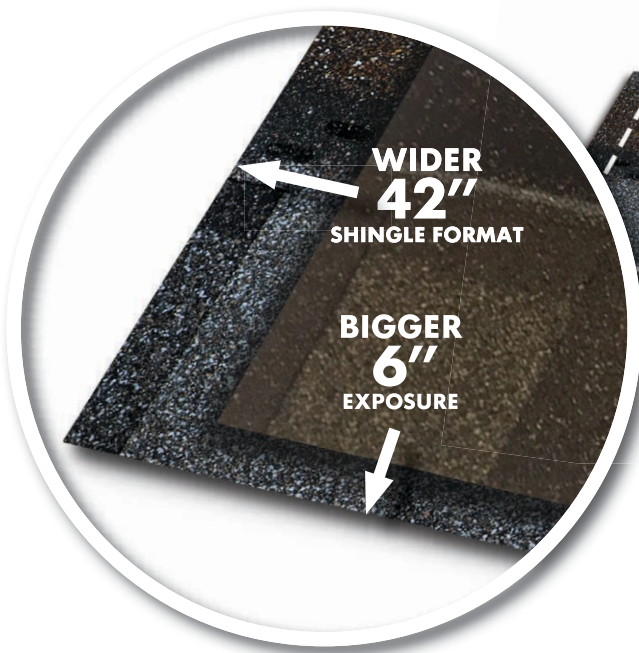

High-Performance

HP42® technology features a wide format for better curb appeal, plus our Sweet Spot™ nailing area and double FASTAC® sealant line ensure your shingles will stay put.

Algae Resistance

Atlas ProLam™ shingles deliver an upscale look with advanced ARS Algae Resistance that will make your neighbors take a second (and third) look.

To provide homeowners the most accurate representation of color options, several photo scans and house shots were utilized in numerous lighting conditions. Variations in lighting illustrate the color gradients on asphalt shingle roofs.

Greater Exposure With HP42[®]

Give your home the attention it deserves by creating stunning curb appeal. A 6" exposure creates a bolder, architectural appearance than the traditional asphalt shingle, setting your home apart from the top down.