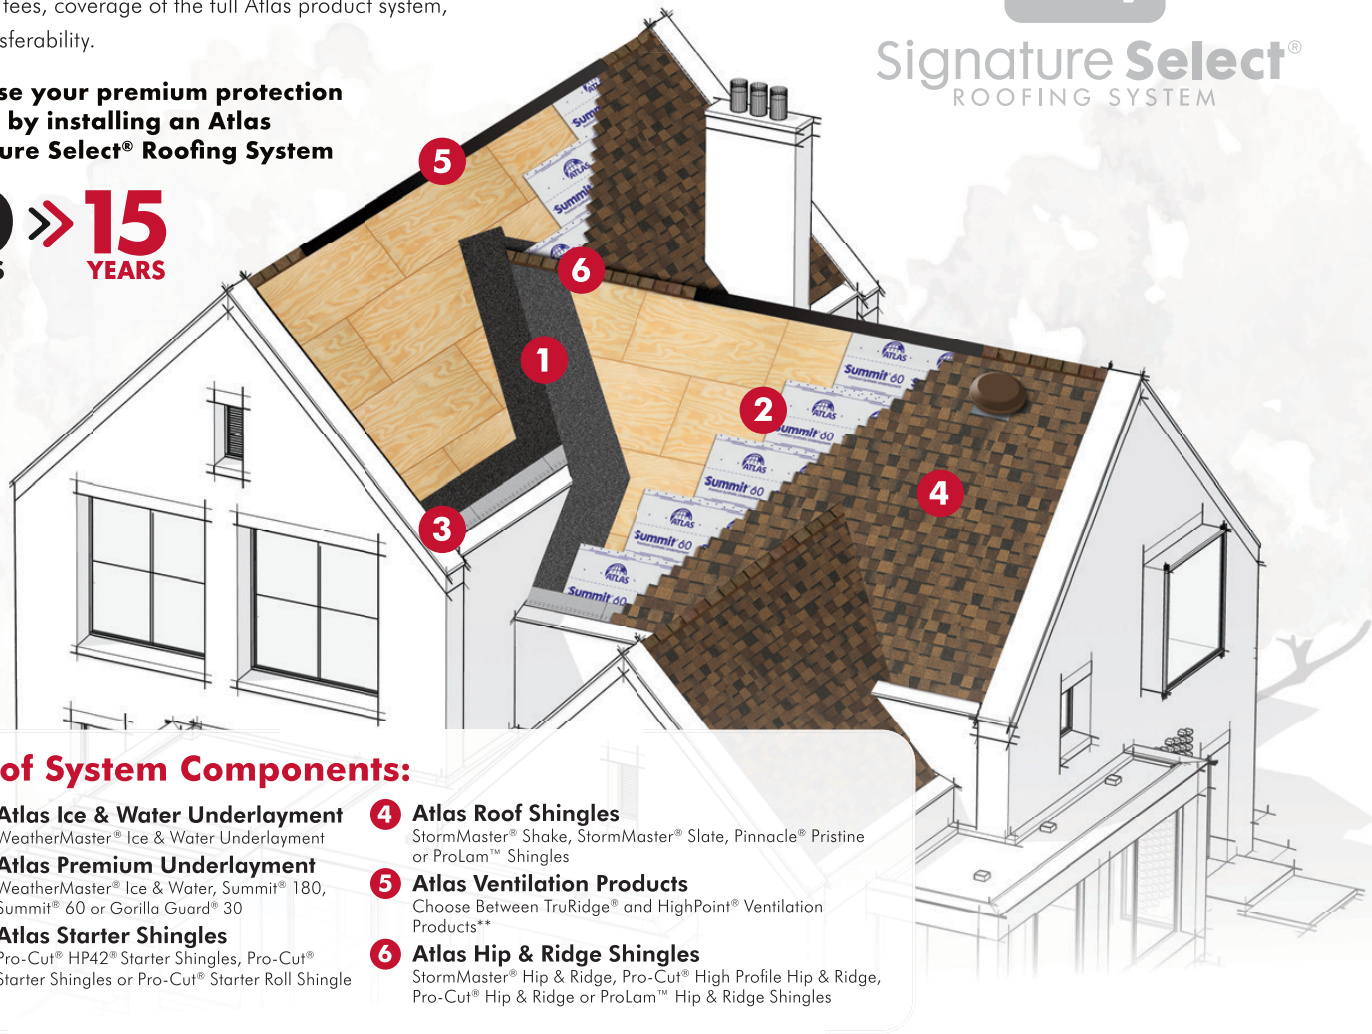

Pinnacle® Pristine

High Performance Meets Lasting Beauty

Atlas Pinnacle® Pristine architectural shingles offer stunning color that lasts. With protection against damaging high winds and black streaks caused by algae, you're investing in a roofing system that has lasting curb appeal, and the peace of mind that comes with it.

Colors	Limited Warranty**	Algae Resistance*	Signature Select Eligible¹
16	Lifetime	Scotchgard™ Protector	Yes

Demand Peak Coverage

When you install an Atlas Signature Select® roofing system¹, all the components are designed for and backed by the industry's best warranty coverage.

Unlike many other roofing warranties that over promise and under deliver, Atlas packs value and assurance into an enhanced premium protection period, which includes non-prorated labor and materials, tear-off and disposal fees, coverage of the full Atlas product system, and transferability.

Increase your premium protection period by installing an Atlas Signature Select® Roofing System

10 >> 15
YEARS YEARS

Roof System Components:

- **1 Atlas Ice & Water Underlayment**
  WeatherMaster® Ice & Water Underlayment
- **2 Atlas Premium Underlayment**
  WeatherMaster® Ice & Water, Summit® 180, Summit® 60 or Gorilla Guard® 30
- **3 Atlas Starter Shingles**
  Pro-Cut® HP42® Starter Shingles, Pro-Cut® Starter Shingles or Pro-Cut® Starter Roll Shingle
- **4 Atlas Roof Shingles**
  StormMaster® Shake, StormMaster® Slate, Pinnacle® Pristine or ProLam™ Shingles
- **5 Atlas Ventilation Products**
  Choose Between TruRidge® and HighPoint® Ventilation Products**
- **6 Atlas Hip & Ridge Shingles**
  StormMaster® Hip & Ridge, Pro-Cut® High Profile Hip & Ridge, Pro-Cut® Hip & Ridge or ProLam™ Hip & Ridge Shingles

CENTRALIA, IL
866.755.7636

MOBERLY, MO
800.892.5850

MT. PLEASANT, IA
800.258.5809

SPRING HILL, KS
800.490.4320

Proudly
Supplied
By