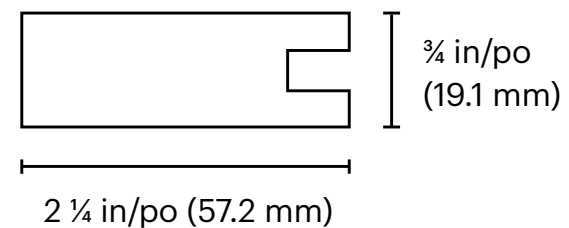

Benefits of TFL

TFL decorative panels have excellent scratch and wear resistance. They are widely used in laminate flooring, office furniture, closet system components, store fixtures and cabinets. It is also an appropriate spec in health care, hospitality, commercial and retail settings. Due to its performance, design flexibility and cost advantages, TFL offers an excellent option for designers and specifiers.

TFL has other distinct advantages. It is both a decorative surface as well as a construction material and can be easily processed on typical panel processing equipment. As such, it eliminates the need for furniture and cabinet makers to install laminating lines. An important advantage of TFL is its matching capabilities with high pressure laminate (HPL) and three-dimensional laminates (3DL). While TFL and HPL materials are produced in different systems, the same decor prints can be used in the production of each, providing for exact matches. TFL and HPL are often specified and used in the production of furniture, cabinets and fixtures.