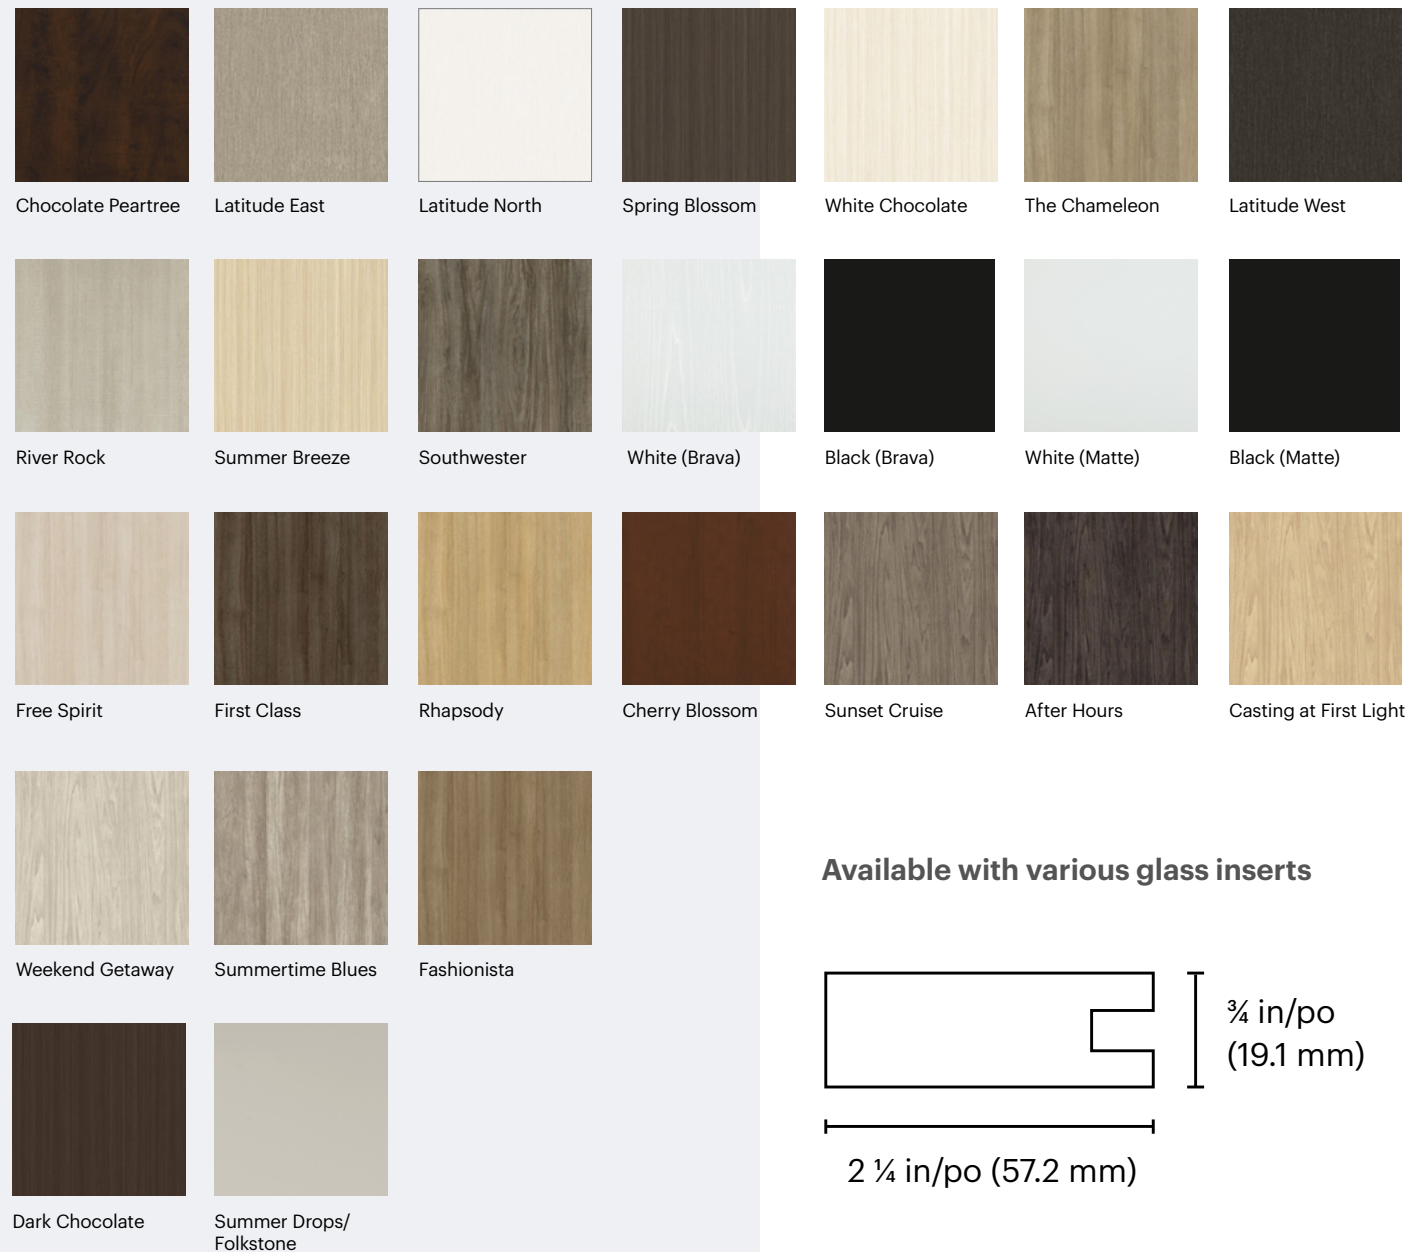

# 5-Piece Door Colors

Designed using four profile wrapped pieces forming a mitered frame around a central panel, the 5-piece doors offer a distinctive wood cabinet appearance, synonymous with durability, sophistication and quality. These doors are available in several styles, finishes and Tafisa colors.