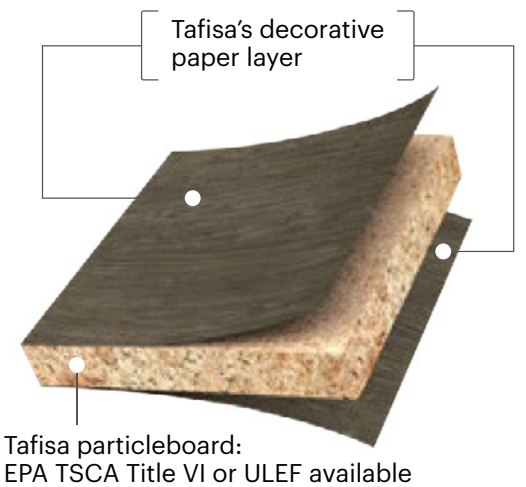

# 5-Piece Door Colors

Designed using four profile wrapped pieces forming a mitered frame around a central panel, the 5-piece doors offer a distinctive wood cabinet appearance, synonymous with durability, sophistication and quality. These doors are available in several styles, finishes and Tafisa colors.

Available with various glass inserts

TFL has other distinct advantages. It is both a decorative surface as well as a construction material and can be easily processed on typical panel processing equipment. As such, it eliminates the need for furniture and cabinet makers to install laminating lines. An important advantage of TFL is its matching capabilities with high pressure laminate (HPL) and three-dimensional laminates (3DL). While TFL and HPL materials are produced in different systems, the same decor prints can be used in the production of each, providing for exact matches. TFL and HPL are often specified and used in the production of furniture, cabinets and fixtures.