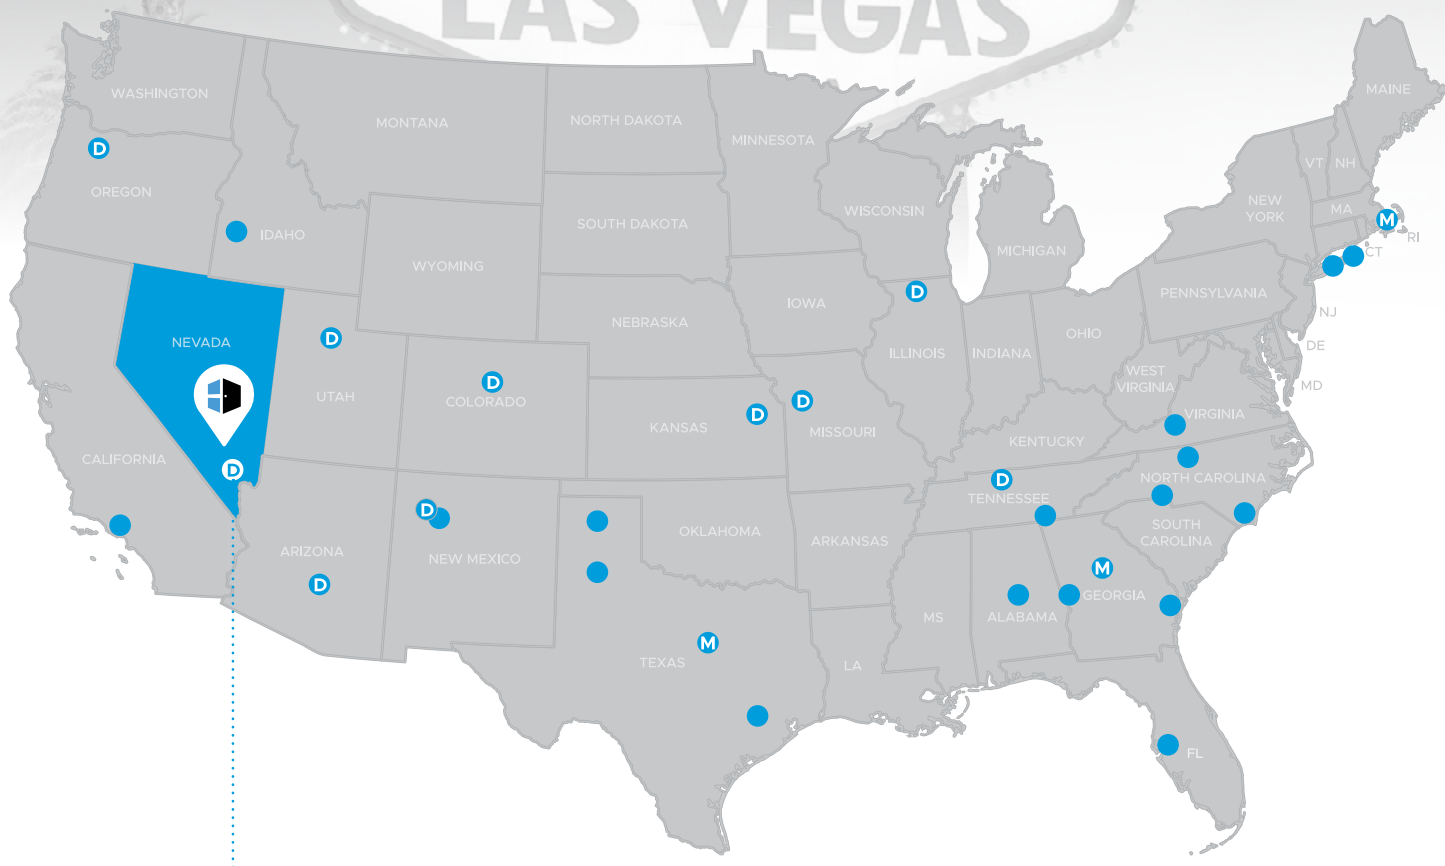

WELCOME
TO *Fabulous*
LAS VEGAS

D DOOR MANUFACTURING   **M** MOULDING AND MILLWORK MANUFACTURING

Las Vegas, NV
4545 W. Diablo Dr., Suite B
Las Vegas, NV 89118
Phone: 702-248-0050
Phone: 800-488-2322
Fax: 702-248-0157

Distinctive Doors
and More

www.distinctivedoorsandmore.com

Proudly Supplied By