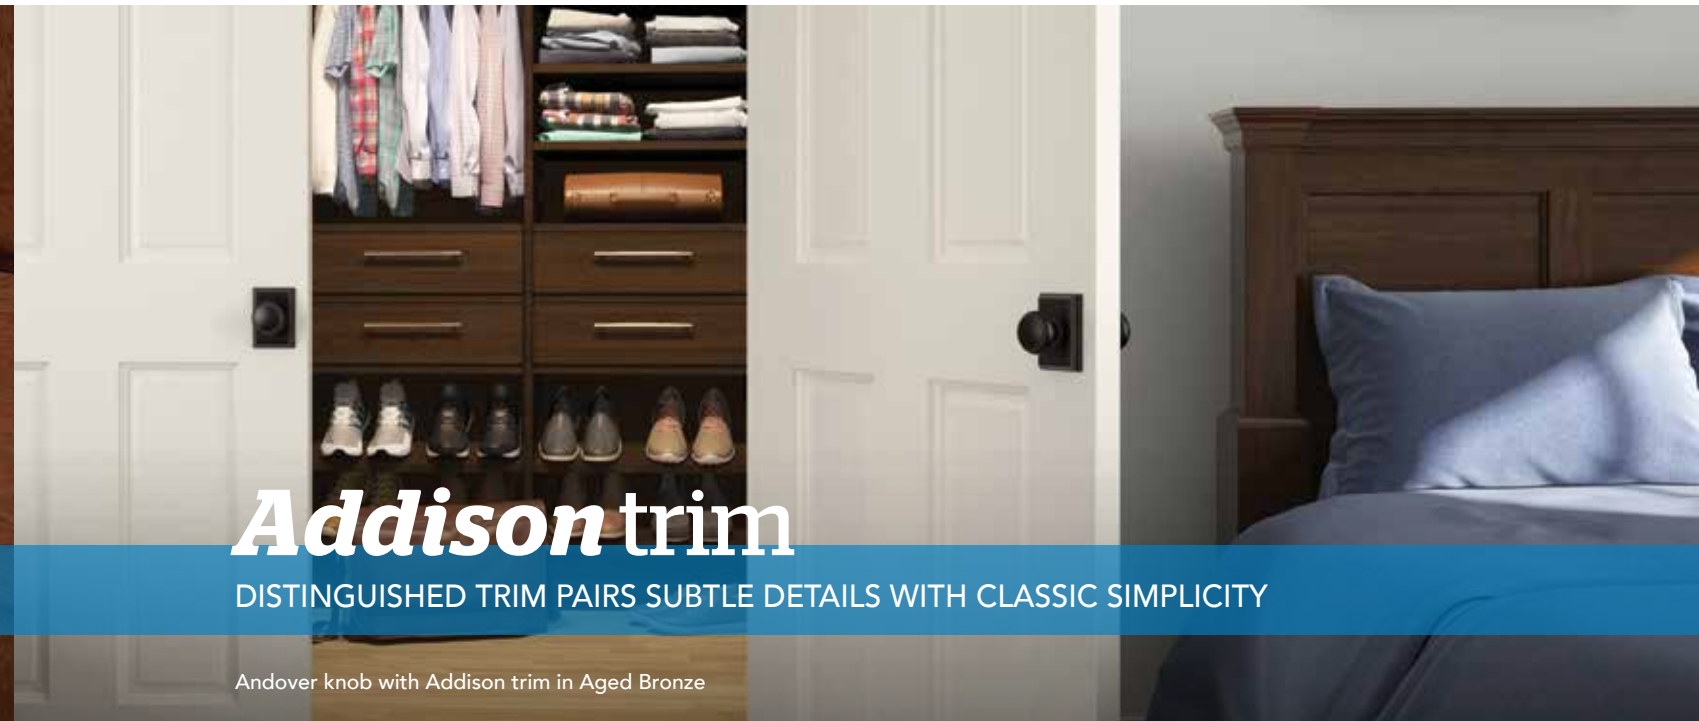

Addison trim

DISTINGUISHED TRIM PAIRS SUBTLE DETAILS WITH CLASSIC SIMPLICITY