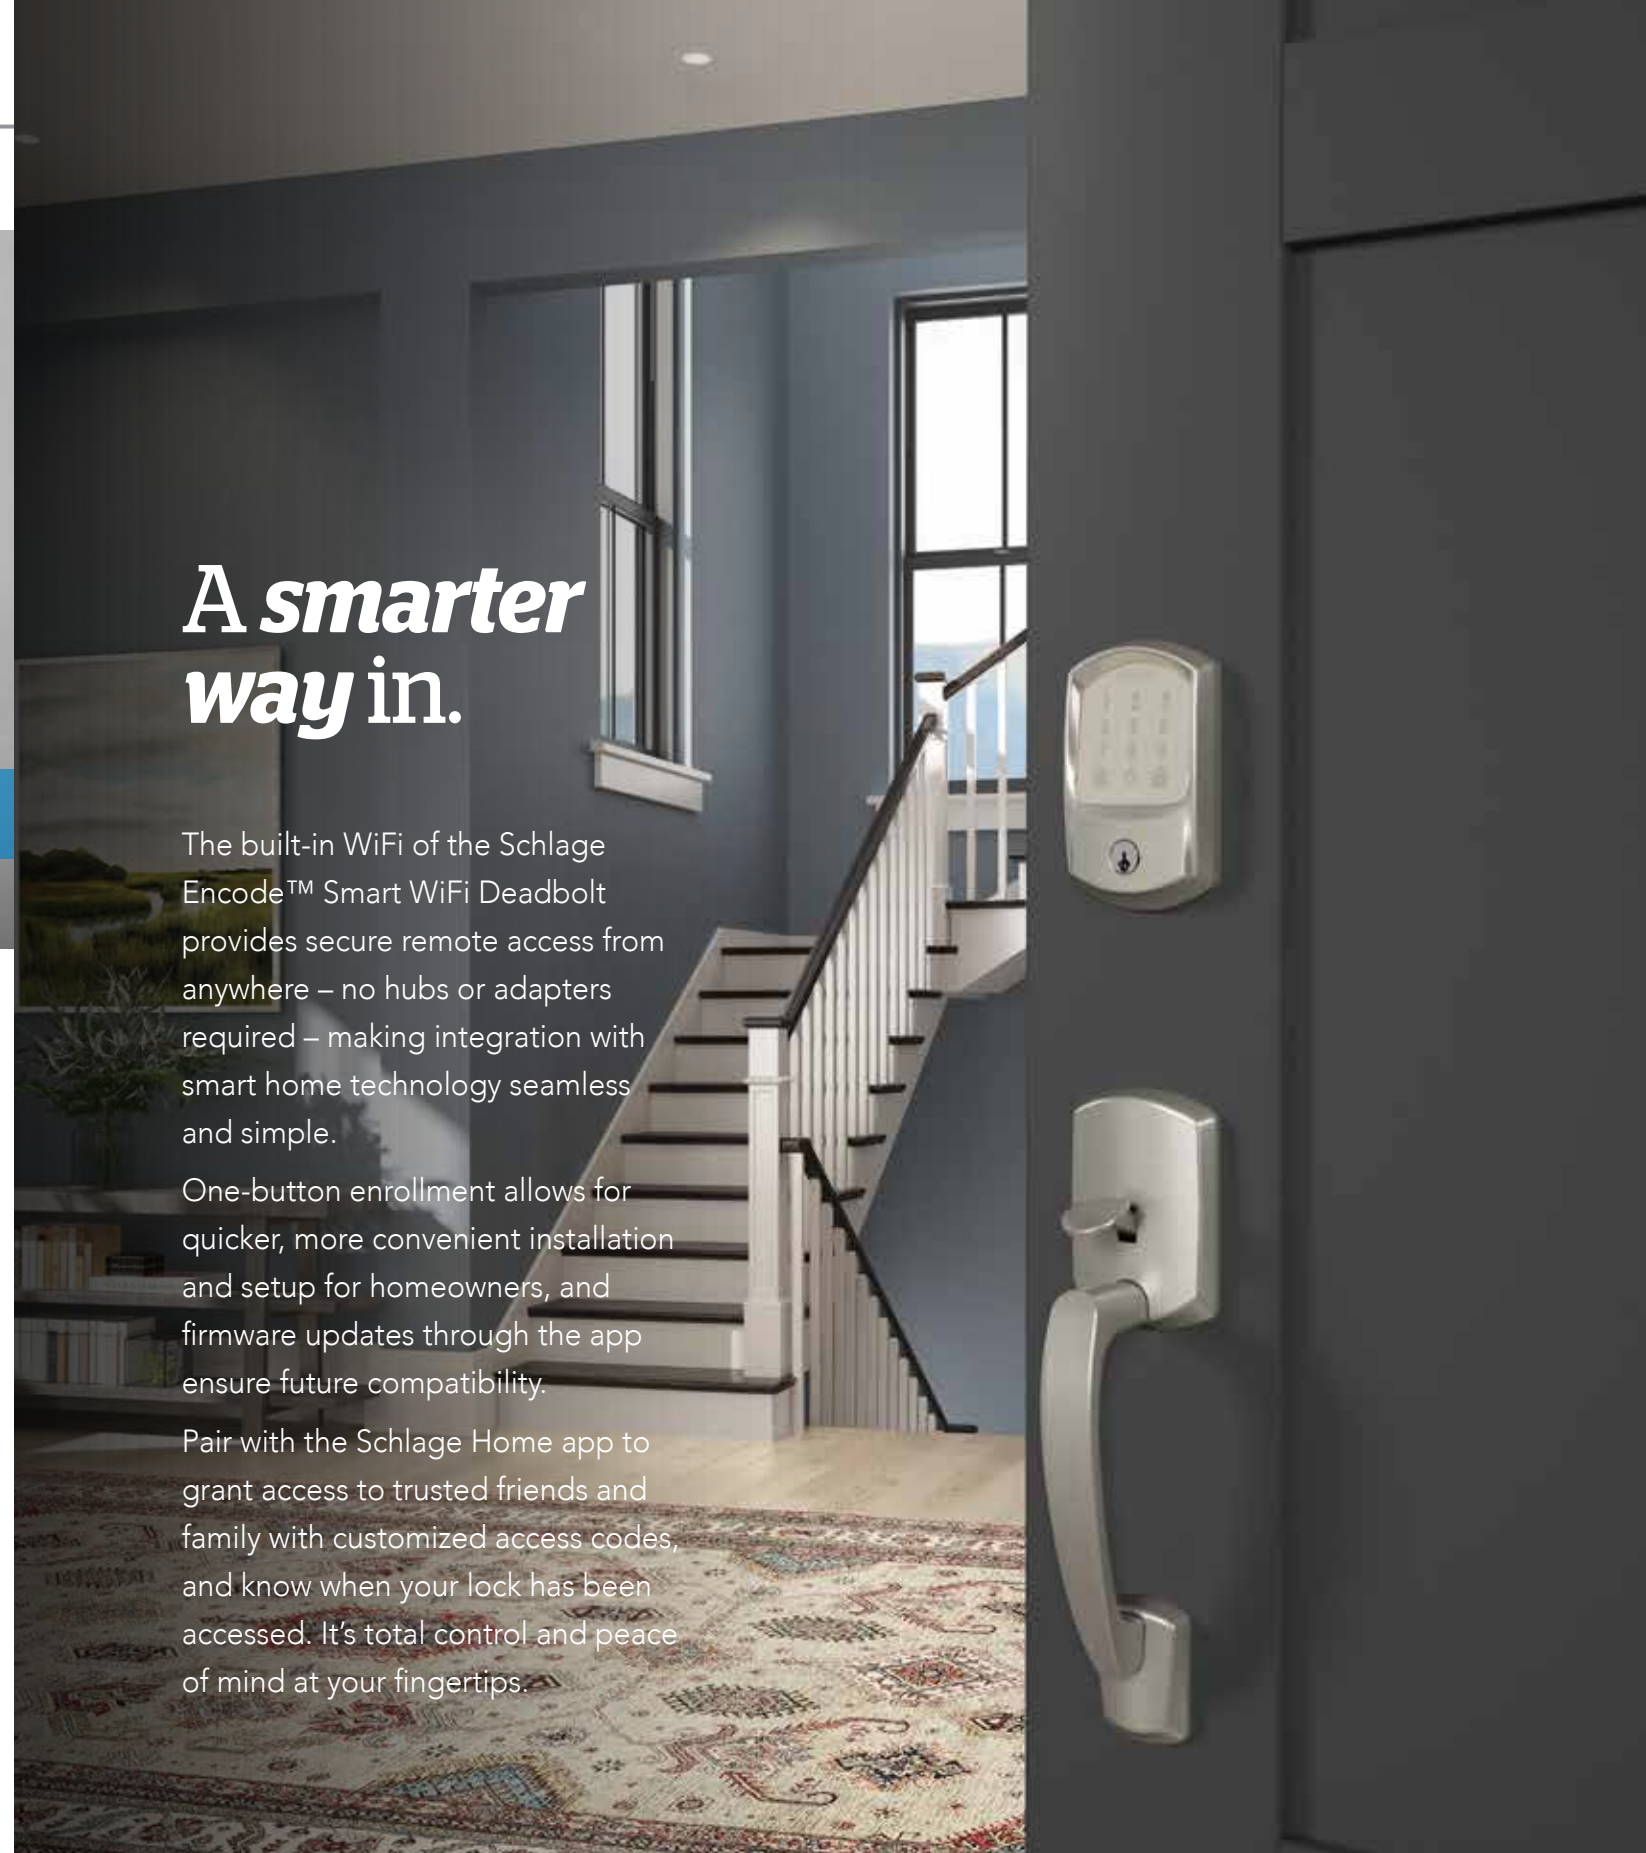

# A smarter way in.

The built-in WiFi of the Schlage Encode™ Smart WiFi Deadbolt provides secure remote access from anywhere – no hubs or adapters required – making integration with smart home technology seamless and simple.