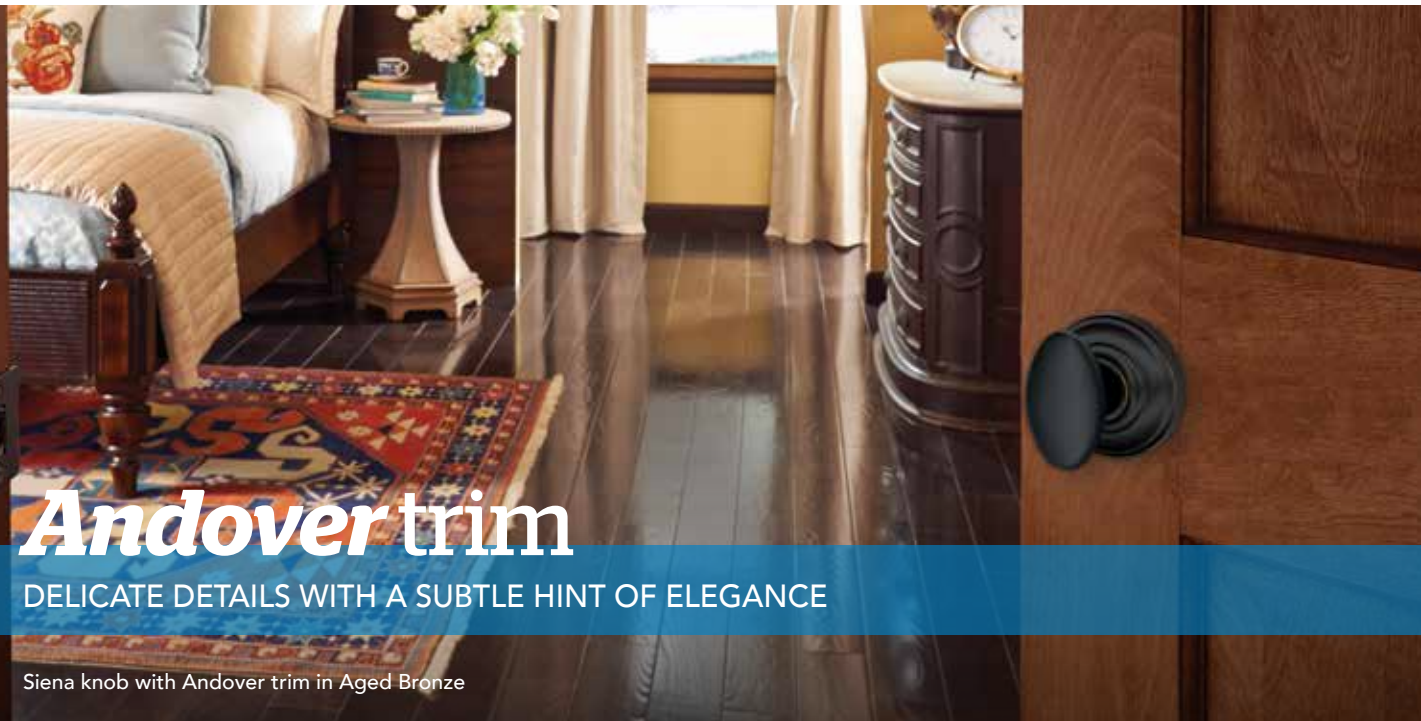

# Andover trim

DELICATE DETAILS WITH A SUBTLE HINT OF ELEGANCE

Siena knob with Andover trim in Aged Bronze