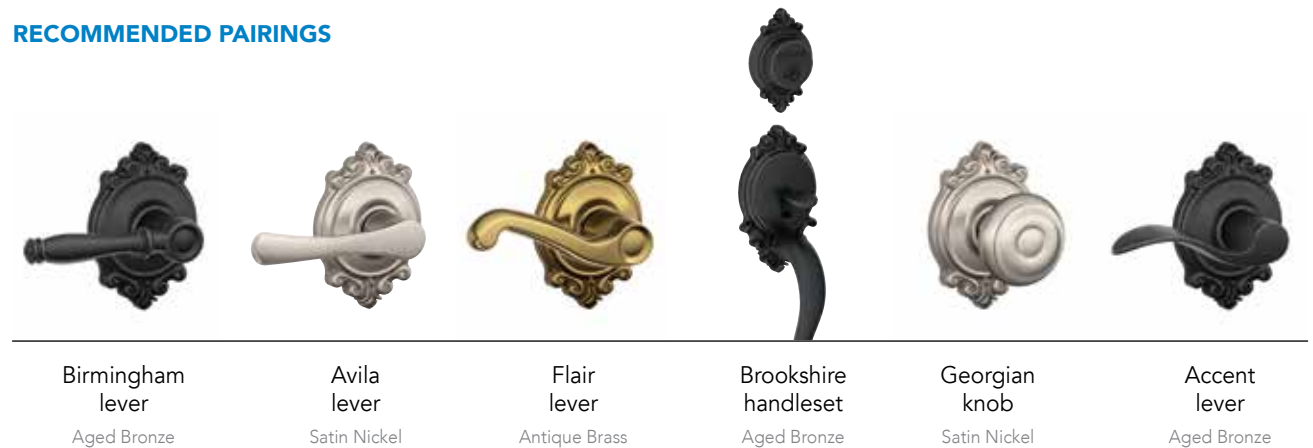

FOR COMPLETE LISTING, PLEASE VISIT [SCHLAGE.COM](http://SCHLAGE.COM) (FINISHES DON'T INCLUDE HANDLESET INTERIORS)

# Decorative Collections

F SERIES AND B SERIES

Wakefield handleset in Aged Bronze

Brookshire handleset in Aged Bronze

RECOMMENDED PAIRINGS

STYLE & FINISH OPTIONS FOR WAKEFIELD TRIM

Andover knob																				
Flair lever																				
Sacramento lever																				
Wakefield handleset																				
Siena knob																				
Accent lever																				

FOR COMPLETE LISTING, PLEASE VISIT SCHLAGE.COM (FINISHES DON'T INCLUDE HANDLESET INTERIORS)

RECOMMENDED PAIRINGS

STYLE & FINISH OPTIONS FOR BROOKSHIRE TRIM

Birmingham lever																				
Avila lever																				
Flair lever																				
Brookshire handleset																				
Georgian knob																				
Accent lever																				

FOR COMPLETE LISTING, PLEASE VISIT SCHLAGE.COM (FINISHES DON'T INCLUDE HANDLESET INTERIORS)