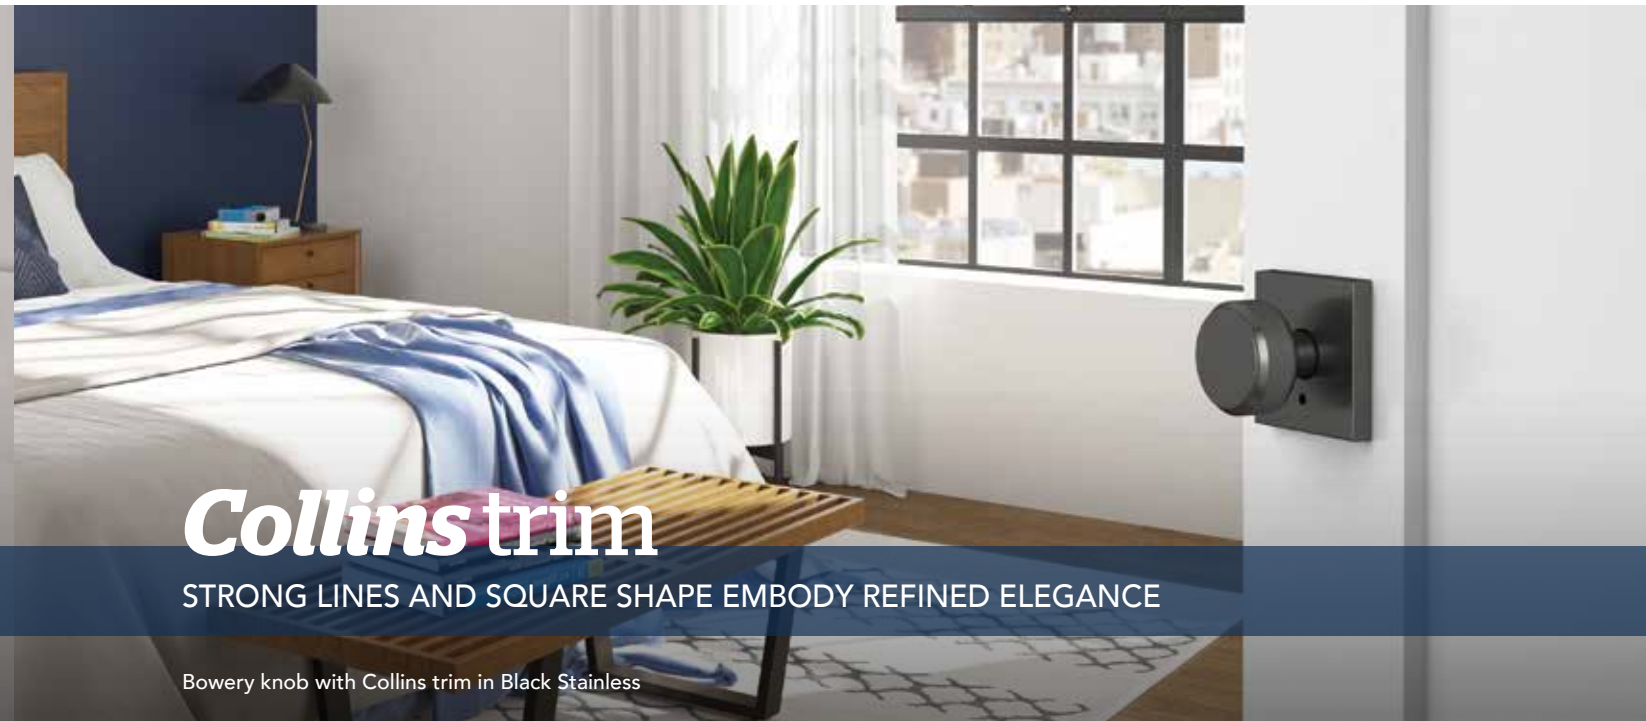

# Rosewood trim

ELEGANT FACETS THAT REFLECT LIGHT ADDING A FLASH OF GLAMOUR TO ANY ROOM

Dempsey lever with Rosewood trim in Polished Nickel