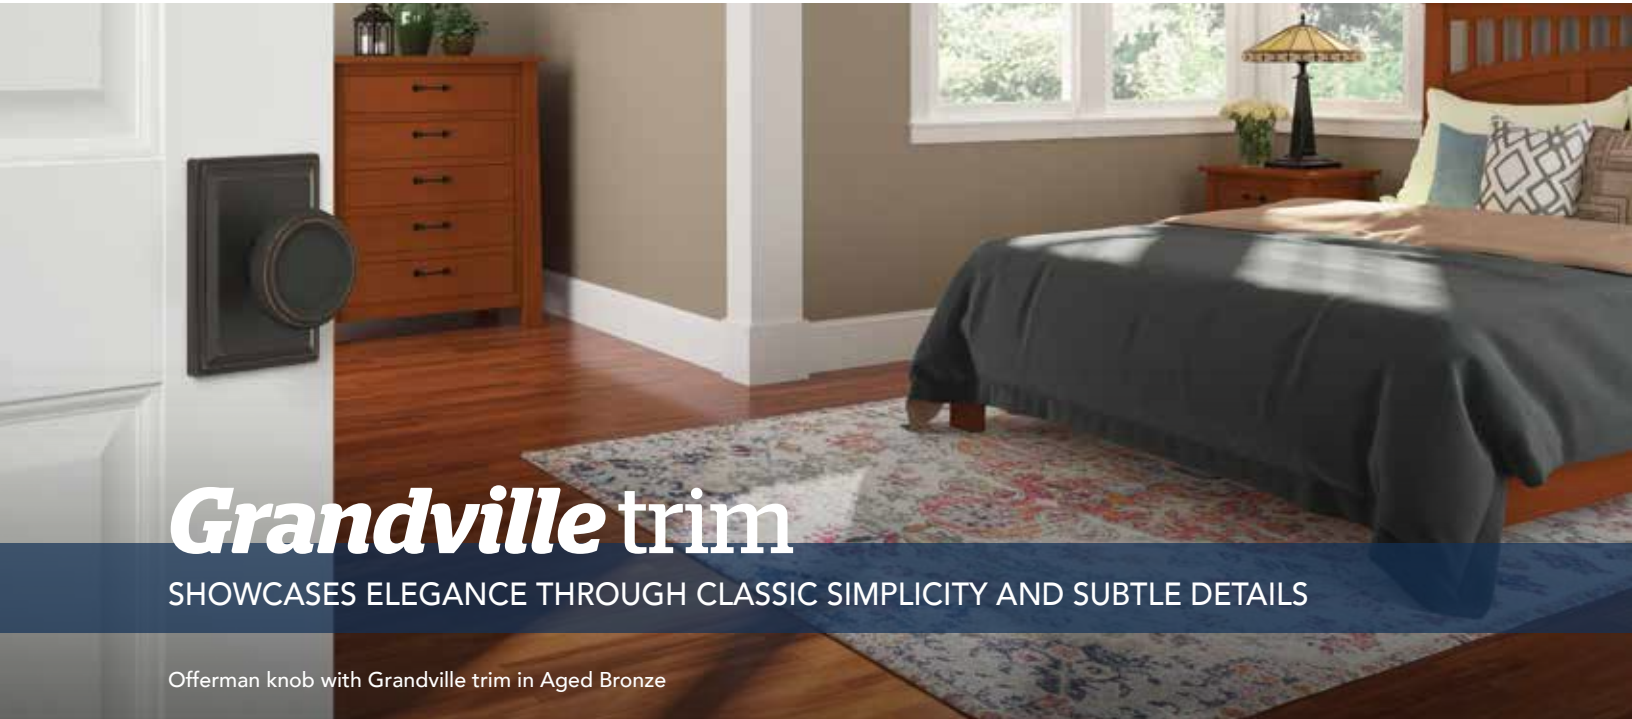

 **HALL/CLOSET**

Clybourn lever with Dalton trim in Matte Black shown without locking pin

**BED/BATH** 

Ganton knob with Dalton trim in Satin Nickel

**Schlage Custom™**  
DOOR HARDWARE