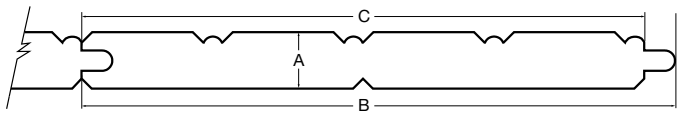

Its “tongue-and-groove” design results in a clean look that can be reversed to offer a contemporary “V-groove” appearance.

Pictured: Beaded Pattern

Nominal Size	Actual Thickness (A)	Actual Width (B)	Reveal (C)
5/8 x 4	5/8"	3-15/32"	3-5/32"
5/8 x 6	5/8"	5-5/16"	4-15/16"

SINGLE BEADBOARD

Two distinct beaded patterns—4" and 6"—to suit the most popular design trends. Reversible for a contemporary “V-Groove” appearance.

Smooth Finish

Nominal Size	Actual Thickness (A)	Actual Width (B)	Reveal (C)
5/8 x 8	5/8"	6-9/16"	6-7/32"
5/8 x 12	5/8"	10-1/4"	9-29/32"