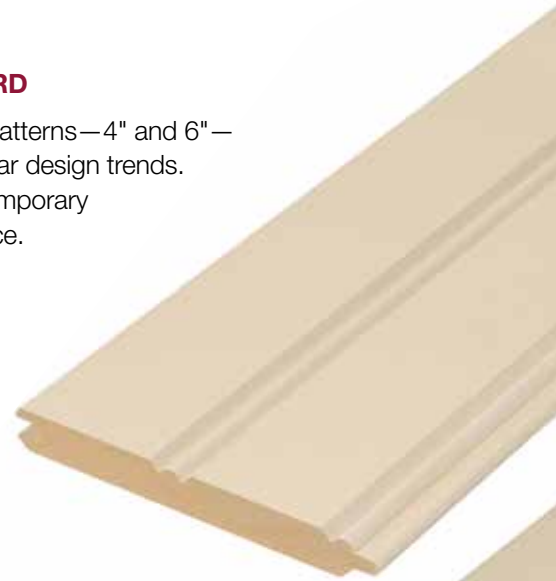

TruExterior Trim comes pre-primed and does require paint.

Beadboard

Including single and double profiles, TruExterior® Beadboard is ideal for porch ceilings, soffits and decorative wall applications, and allows for a variety of installations, as it can be attached in either parallel or perpendicular directions.

Its “tongue-and-groove” design results in a clean look that can be reversed to offer a contemporary “V-groove” appearance.

Pictured: Beaded Pattern

Nominal Size	Actual Thickness (A)	Actual Width (B)	Reveal (C)
5/8 x 4	5/8"	3-15/32"	3-5/32"
5/8 x 6	5/8"	5-5/16"	4-15/16"

SINGLE BEADBOARD

Two distinct beaded patterns—4" and 6"—to suit the most popular design trends. Reversible for a contemporary “V-Groove” appearance.

Smooth Finish

Nominal Size	Actual Thickness (A)	Actual Width (B)	Reveal (C)
5/8 x 8	5/8"	6-9/16"	6-7/32"
5/8 x 12	5/8"	10-1/4"	9-29/32"