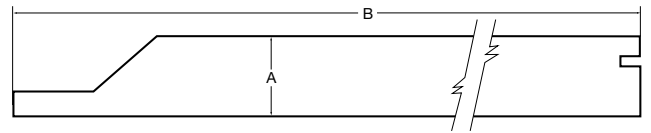

SINGLE BEADBOARD

Two distinct beaded patterns—4" and 6"—to suit the most popular design trends. Reversible for a contemporary “V-Groove” appearance.

Smooth Finish

Nominal Size	Actual Thickness (A)	Actual Width (B)	Reveal (C)
5/8 x 8	5/8"	6-9/16"	6-7/32"
5/8 x 12	5/8"	10-1/4"	9-29/32"

SKIRT BOARD

Provides a decorative yet functional way to create the required clearance between siding and grade.

Available Finishes:

- Smooth
- Woodgrain

Nominal Size	Actual Thickness (A)	Actual Width (B)
1 x 6	3/4"	5-1/2"
1 x 8	3/4"	7-1/4"
5/4 x 6	1"	5-1/2"
5/4 x 8	1"	7-1/4"