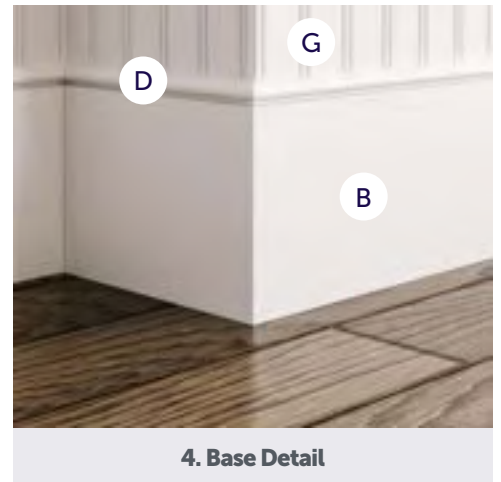

More expansive and contemporary, this trim and mouldings style adds a bolder stateliness.

PRODUCTS

A Stop
5/8" x 1-1/2"
#2150

B Trimboard 1x6
3/4" x 5-1/2"
#7835

C Trimboard 1x4
3/4" x 3-1/2"
#7834

D Base Cap
11/16" x 1-1/8"
#2450

E Window Stool
11/16" x 5-1/4"
#9978

F Crown
11/16" x 4-5/8"
#2592

G Beaded Planking
3/8" x 5-1/2"
#2352