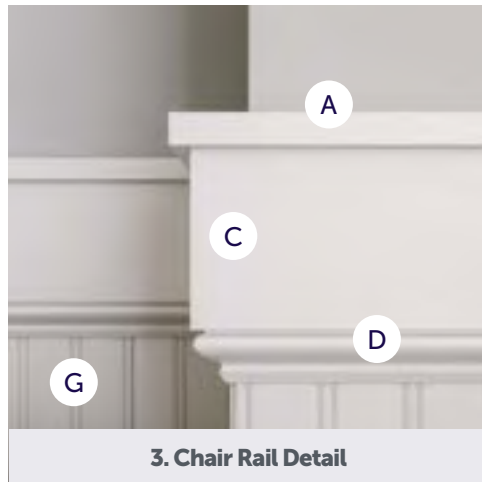

More expansive and contemporary, this trim and mouldings style adds a bolder stateliness.

PRODUCTS

A Stop
5/8" x 1-1/2"
#2150

B Trimboard 1x6
3/4" x 5-1/2"
#7835

C Trimboard 1x4
3/4" x 3-1/2"
#7834

D Base Cap
11/16" x 1-1/8"
#2450

E Window Stool
11/16" x 5-1/4"
#9978

F Crown
11/16" x 4-5/8"
#2592

G Beaded Planking
3/8" x 5-1/2"
#2352