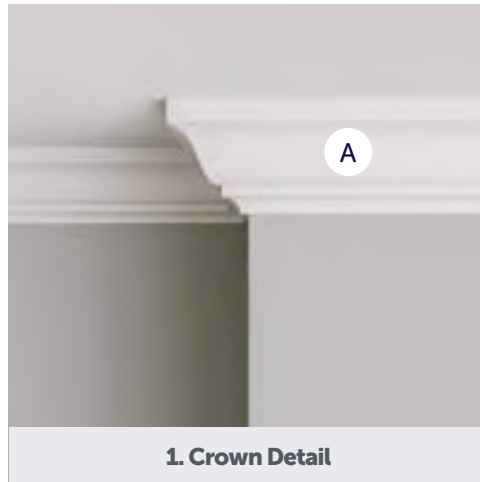

Minimal adornment characterizes this Colonial interior trim and mouldings style.

PRODUCTS

A Crown
9/16" x 2-3/4"
#2853

B Casing
11/16" x 2-1/4"
#2355

C Base
9/16" x 3-1/4"
#7527