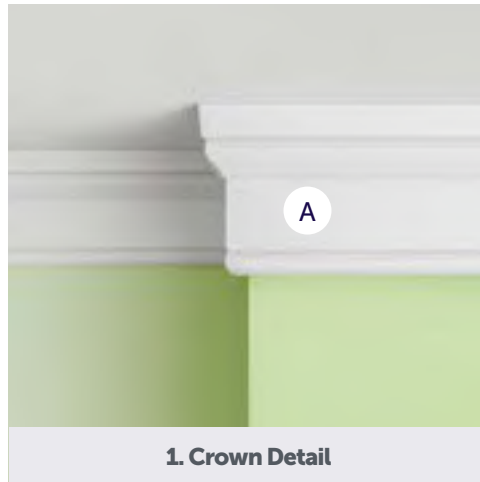

 **Bead Mould**
1-1/2" x 1-7/8"
#7712

 **Drip Cap**
1 1/16" x 2"
#2791

 **Trimboard 1x6**
3/4" x 5-1/2"
#7835

 **Trimboard 1x8**
3/4" x 7-1/4"
#7836

 **Sill Nose**
2" x 1-3/4"
#7631

ECLECTIC

INTERIOR

Eclectic homes take design cues from a wide range of architectural styles—mingling features from Cape Cods, Colonials, Craftsman, Tudor and even Victorian homes.