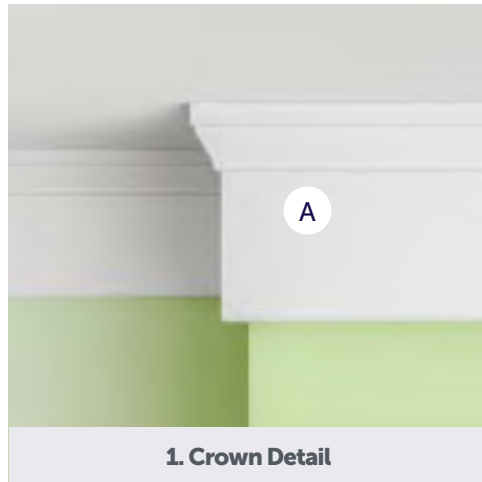

Less ornamentation bears a strong connection to the practical Cape Cod trim style.

PRODUCTS

A Casing
1-3/16" x 4-1/2"
#2590