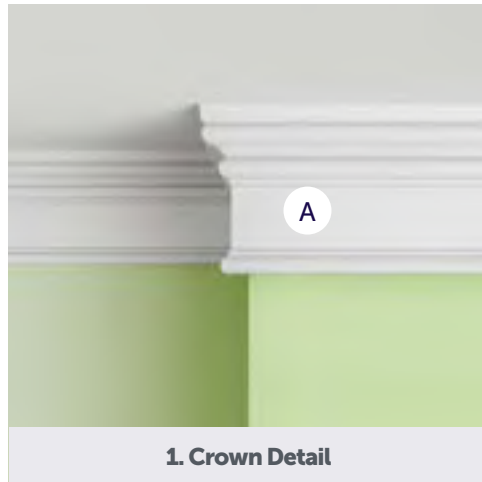

More finely drawn embellishments differentiate this collection's Eclectic interior trim style.

PRODUCTS

A RB3 Casing
1" x 3-1/2"
#2369