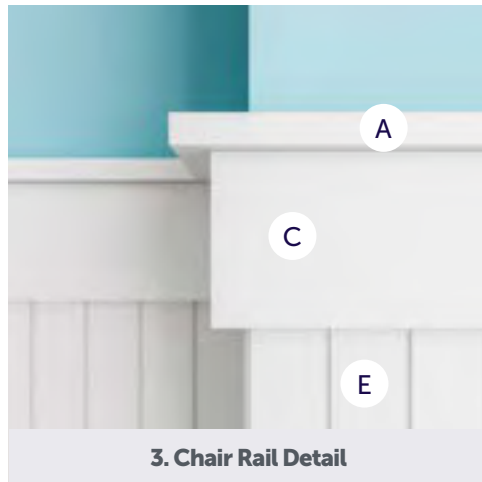

A comparatively clean and sophisticated expression of the Cape aesthetic.

PRODUCTS

A Stop
5/8" x 1-1/2"
#2150

B Trimboard 1x6
3/4" x 5-1/2"
#7835

C Trimboard 1x4
3/4" x 3-1/2"
#7834

D Window Stool
11/16" x 5-1/4"
#9978

E Beaded Planking
3/8" x 5-1/2"
#2352