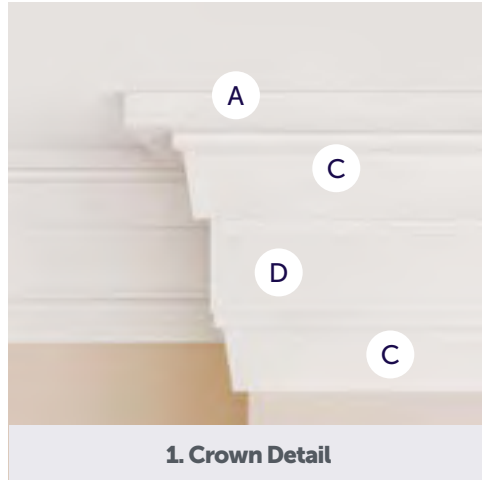

Narrower framing lends this collection its relatively more understated elegance.

PRODUCTS

A Stop
5/8" x 1-1/2"
#2150

B Trimboard 1x6
3/4" x 5-1/2"
#7835

C Drip Cap
11/16" x 1-5/8"
#2449

D Trimboard 1x4
3/4" x 3-1/2"
#7834

E Window Stool
11/16" x 5-1/4"
#9978

F Nickel Gap
5/16" x 7-5/16"
#9825