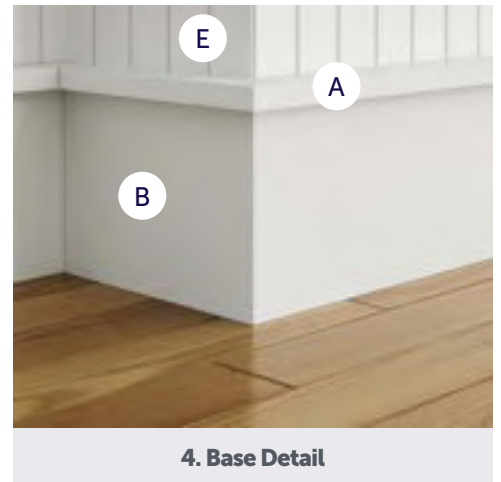

A comparatively clean and sophisticated expression of the Cape aesthetic.

PRODUCTS

A Stop
5/8" x 1-1/2"
#2150

B Trimboard 1x6
3/4" x 5-1/2"
#7835

C Trimboard 1x4
3/4" x 3-1/2"
#7834

D Window Stool
11/16" x 5-1/4"
#9978

E Beaded Planking
3/8" x 5-1/2"
#2352