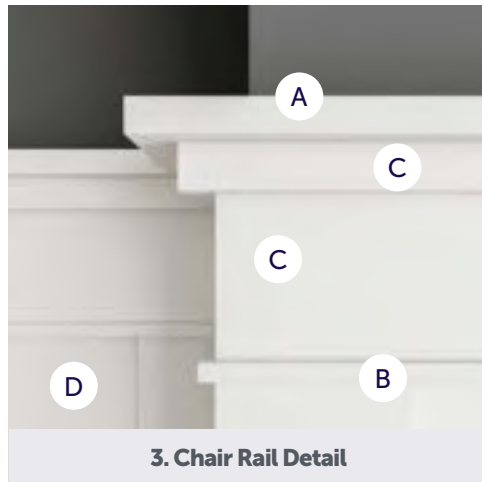

PRODUCTS

A Window Stool
11/16" x 5-1/4"
#9978

B Trimboard 1x6
3/4" x 5-1/2"
#9769

C Trimboard 1x4
3/4" x 3-1/2"
#7834

D Quarter Round
3/4" x 3/4"
#2689

E Scotia
3/4" x 3/4"
#2021

This trim and mouldings collection dials down the formal presence while remaining true to the simple, honest Craftsman style.