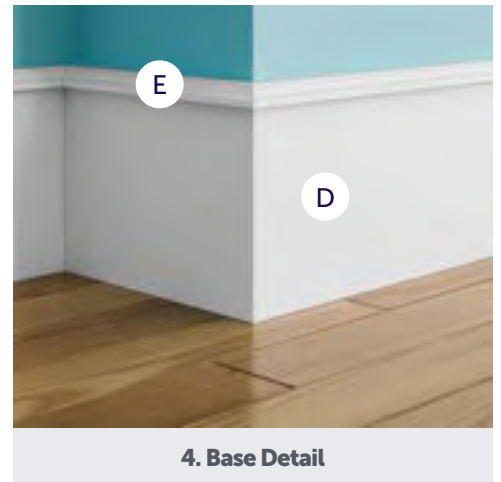

CAPE COD INTERIOR ■

Adorns the modestly quaint Cape style with subtle geometry.

PRODUCTS

A Casing
11/16" x 3-1/2"
#7263

B Base
9/16" x 5"
#6610

C Crown
9/16" x 2-3/4"
#2853

CAPE COD INTERIOR ■■

Wider jambs add a bold but simple presence.