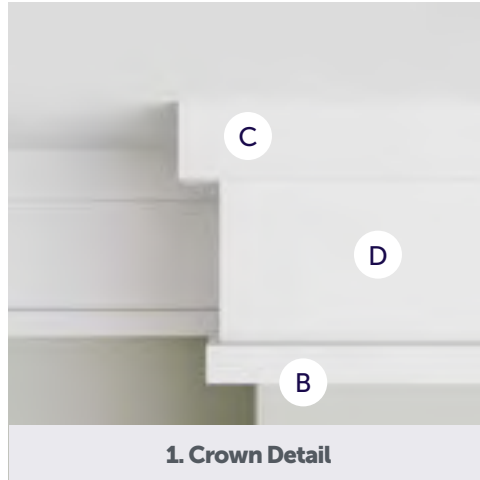

Flatter rule lines distinguish this collection's more contemporary take on the Farmhouse style.

PRODUCTS

A Nickel Gap
5/16" x 7-5/16"
#9825

B Stop
3/4" x 1"
#2363

C Trimboard 1x2
3/4" x 1-1/2"
#7832

D Trimboard 1x4
3/4" x 3-1/2"
#7834

E Trimboard 1x6
3/4" x 5-1/2"
#7835

F Window Stool
11/16" x 5-1/4"
#9978

G Trimboard 5/8x6
5/8" x 5-1/2"
#9760

H Stop
5/8" x 1-1/2"
#2150

I Trimboard 5/8x4
5/8" x 3-1/2"
#9759