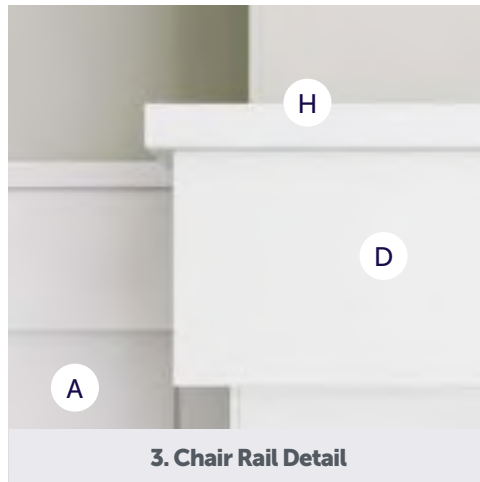

Flatter rule lines distinguish this collection's more contemporary take on the Farmhouse style.

PRODUCTS

A Nickel Gap
5/16" x 7-5/16"
#9825

B Stop
3/4" x 1"
#2363

C Trimboard 1x2
3/4" x 1-1/2"
#7832

D Trimboard 1x4
3/4" x 3-1/2"
#7834

E Trimboard 1x6
3/4" x 5-1/2"
#7835

F Window Stool
11/16" x 5-1/4"
#9978

G Trimboard 5/8x6
5/8" x 5-1/2"
#9760

H Stop
5/8" x 1-1/2"
#2150

I Trimboard 5/8x4
5/8" x 3-1/2"
#9759