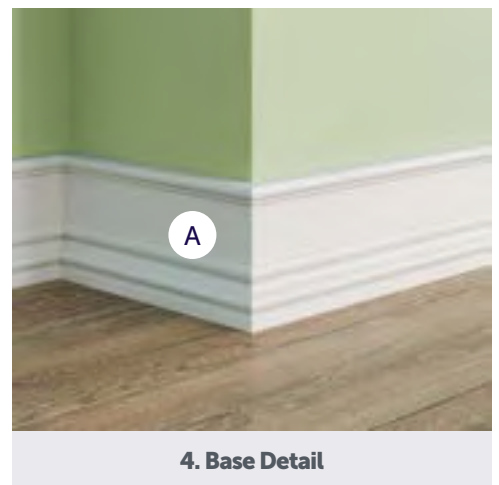

More finely drawn embellishments differentiate this collection's Eclectic interior trim style.

PRODUCTS

A RB3 Casing
1" x 3-1/2"
#2369