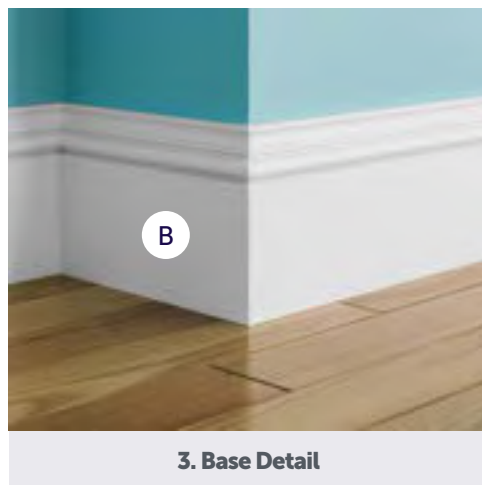

CAPE COD INTERIOR ■

Adorns the modestly quaint Cape style with subtle geometry.

PRODUCTS

A Casing
11/16" x 3-1/2"
#7263

B Base
9/16" x 5"
#6610

C Crown
9/16" x 2-3/4"
#2853

CAPE COD INTERIOR ■■

Wider jambs add a bold but simple presence.