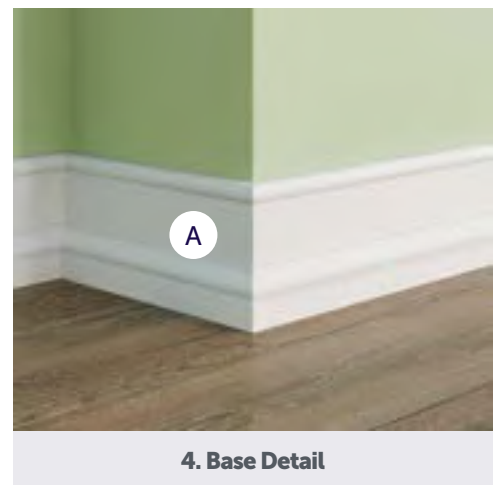

This Eclectic trim and mouldings collection layers in some ornamentation while retaining a cleanly formal look.

PRODUCTS

A Casing
1" x 3-1/2"
#2852