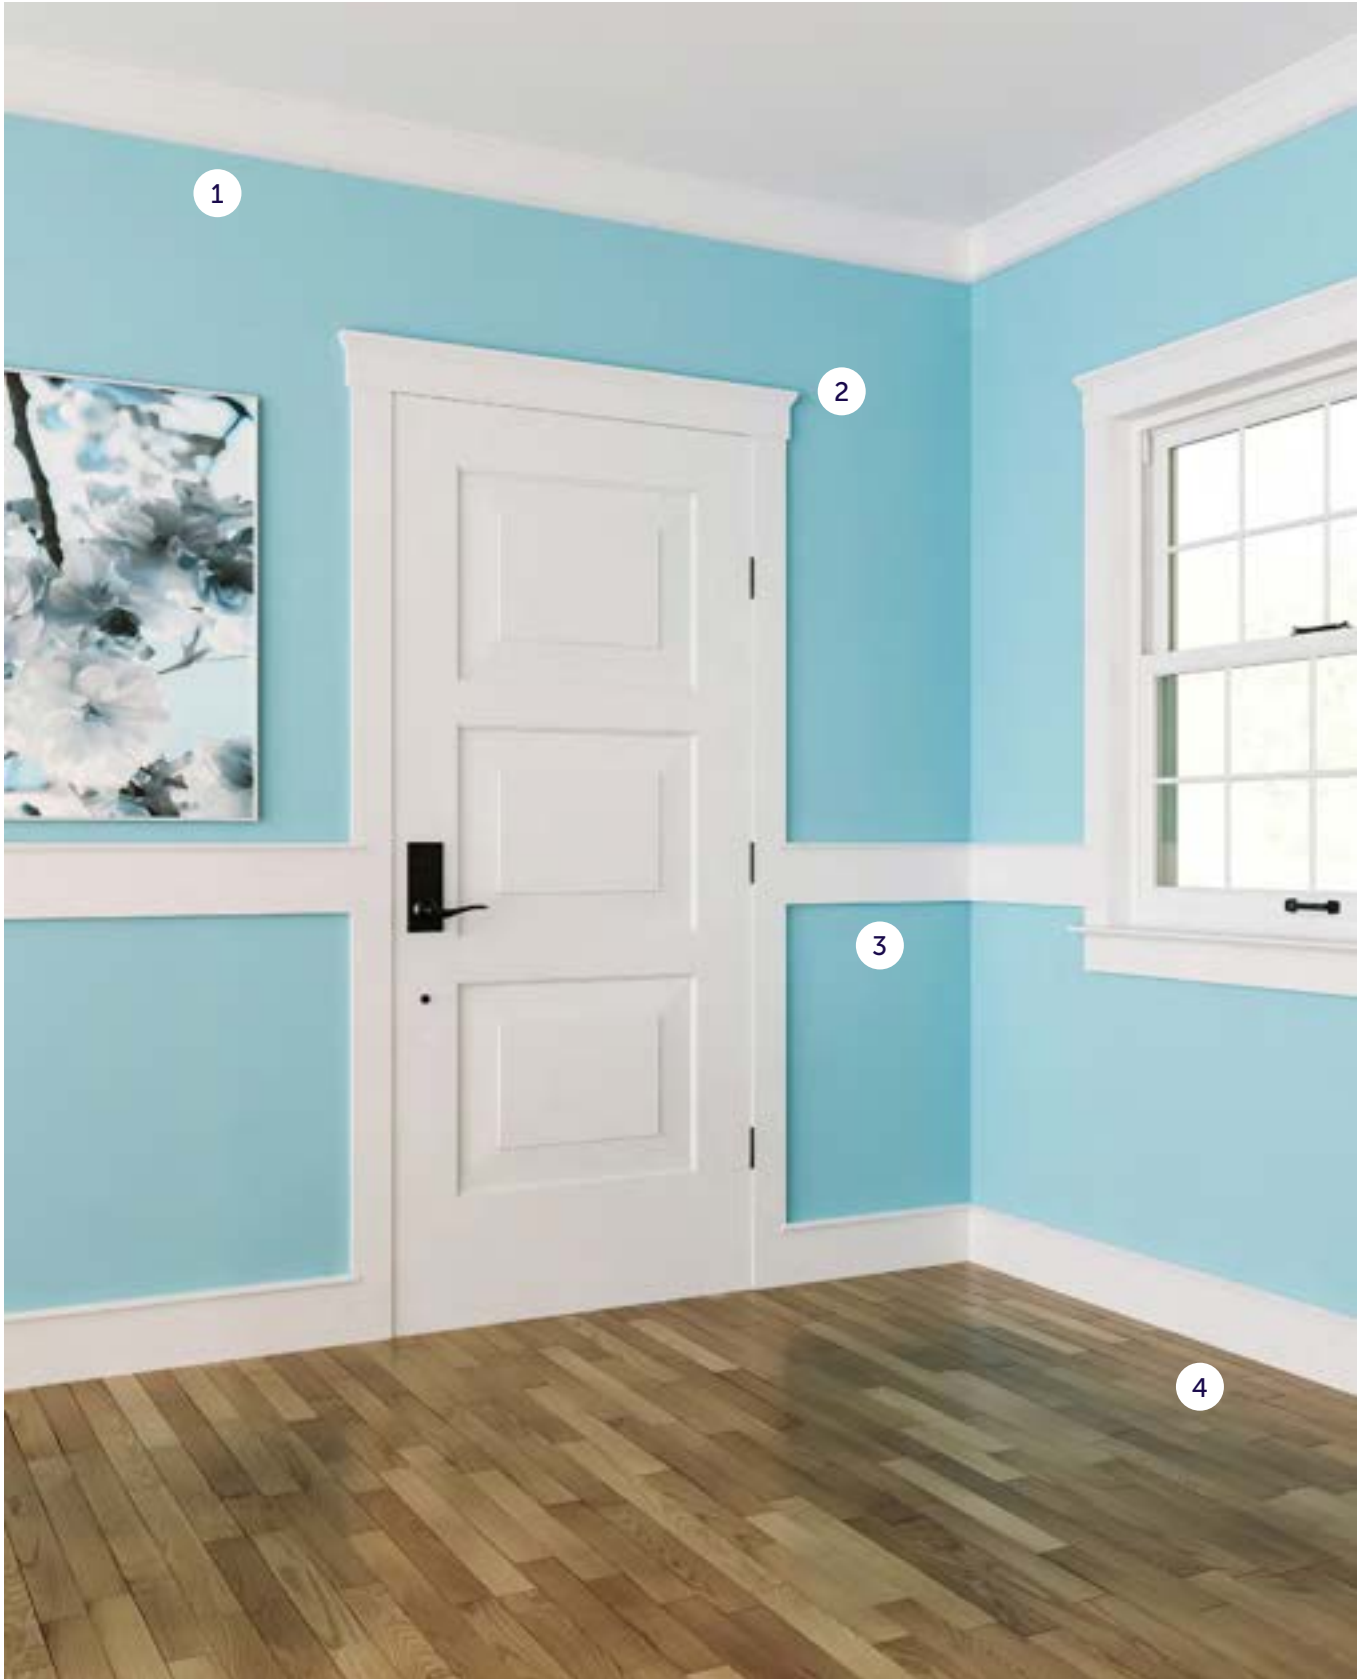

CAPE COD INTERIOR ■

Adorns the modestly quaint Cape style with subtle geometry.

PRODUCTS

A Casing
11/16" x 3-1/2"
#7263

B Base
9/16" x 5"
#6610

C Crown
9/16" x 2-3/4"
#2853

CAPE COD INTERIOR ■■

Wider jambs add a bold but simple presence.