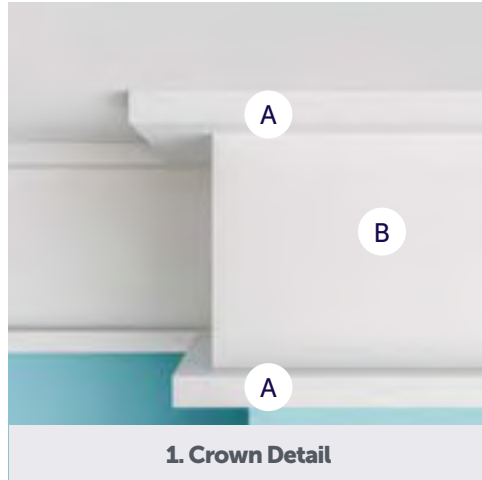

A comparatively clean and sophisticated expression of the Cape aesthetic.

PRODUCTS

A Stop
5/8" x 1-1/2"
#2150

B Trimboard 1x6
3/4" x 5-1/2"
#7835

C Trimboard 1x4
3/4" x 3-1/2"
#7834

D Window Stool
11/16" x 5-1/4"
#9978

E Beaded Planking
3/8" x 5-1/2"
#2352