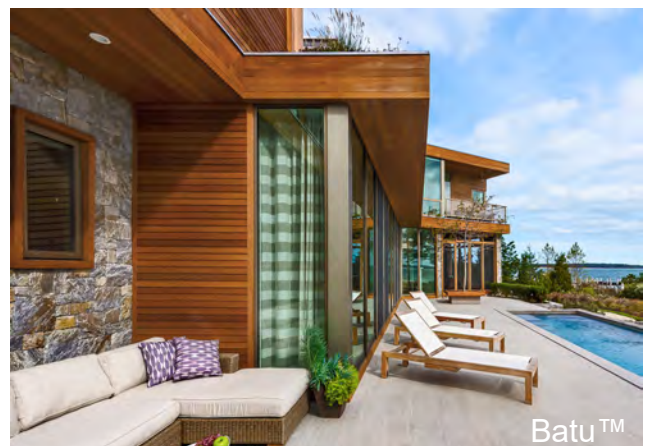

KAYU® SPECIAL PRICES ON SHORTS

Available Sizes are located on our website home page PDF entitled - *Hardwood Product Line* - www.KAYU.com

**Contact us for more information
on specific Profiles, Sizes & Dimensions**