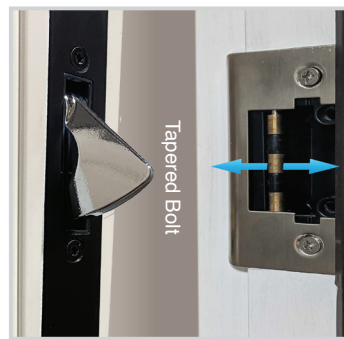

# DON'T GET LOCKED INTO YOUR HARDWARE SELECTION.

Tapered Bolt

Deadbolt

Tapered Bolt

## LEVERS

## THUMBPRESSES

Adjustable Roller Plate

Tapered Bolt

The lower operation force and rollers within the plates engage with the bolts to make locking and unlocking your door easy, even after years of use.

Unlike other locks that catch easily, PanoLock's tapered bolts deliver a smooth operation even when the door is out of alignment.