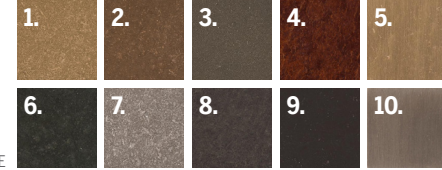

- Finishes**
- OIL RUBBED BRONZE
  - SATIN NICKEL
  - POLISHED CHROME
  - SATIN BRASS
  - MEDIUM BRONZE PATINA
  - TUMBLED WHITE BRONZE
  - FLAT BLACK
  - FLAT BLACK BRONZE PATINA
  - BRUSHED STAINLESS STEEL

Arched Sectional  
SHOWN IN SILICON BRONZE DARK

Every Rocky Mountain Hardware Entry set is available in all the styles listed below:

**Entry Set**  
Entry, patio, inactive and dummy functions.

**Grip Set**  
Grip sets are available in both *one-piece* and *sectional\** styles for entry, patio, inactive and dummy functions.

\* Fleur De Lis is not available in the Sectional Grip Set.

- FINISHES**
- SILICON BRONZE LIGHT
  - SILICON BRONZE MEDIUM
  - SILICON BRONZE DARK
  - SILICON BRONZE RUST
  - SILICON BRONZE BRUSHED
  - SILICON BRONZE DARK LUSTRE
  - WHITE BRONZE LIGHT
  - WHITE BRONZE MEDIUM
  - WHITE BRONZE DARK
  - WHITE BRONZE BRUSHED