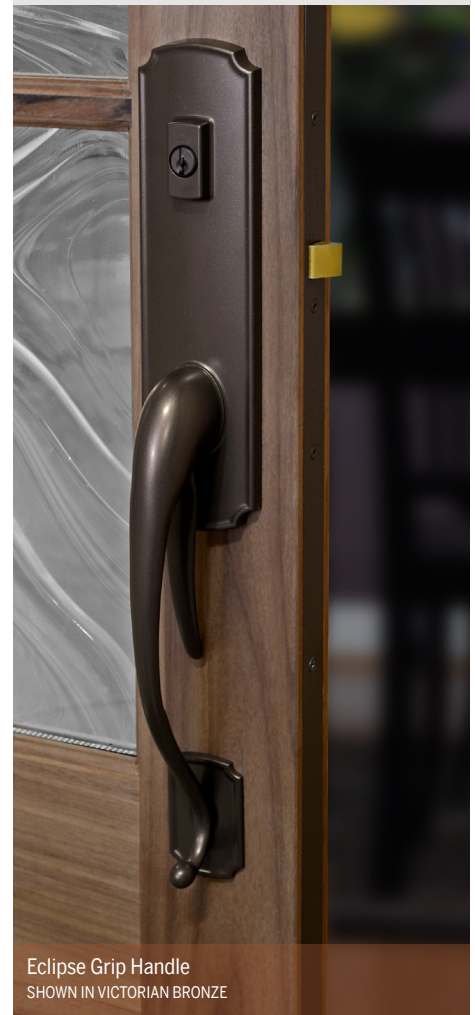

Level One Trilennium® Hardware

Eclipse Entry Set  
SHOWN IN SATIN NICKEL

Pinnacle Entry Set  
SHOWN IN VICTORIAN BRONZE

Rectangular Entry Set  
SHOWN IN BLACK

Horizon Entry Set  
SHOWN IN BRIGHT BRASS

Curved Entry Set  
SHOWN IN SATIN NICKEL

Trilennium Hardware Lever Options

Eclipse Lever  
SHOWN IN SATIN NICKEL

Pinnacle Lever  
SHOWN IN VICTORIAN BRONZE

Rectangular Lever  
SHOWN IN BLACK

Curved Lever  
SHOWN IN VICTORIAN BRONZE

Horizon Lever  
SHOWN IN BRIGHT BRASS

Eclipse Grip Handle  
SHOWN IN VICTORIAN BRONZE

Level Two EMTEK®

Level Three Rocky Mountain Hardware®

EMTEK® brings interesting, well made hardware back into American homes. All EMTEK® Hardware is available for entry, patio, inactive and dummy functions.