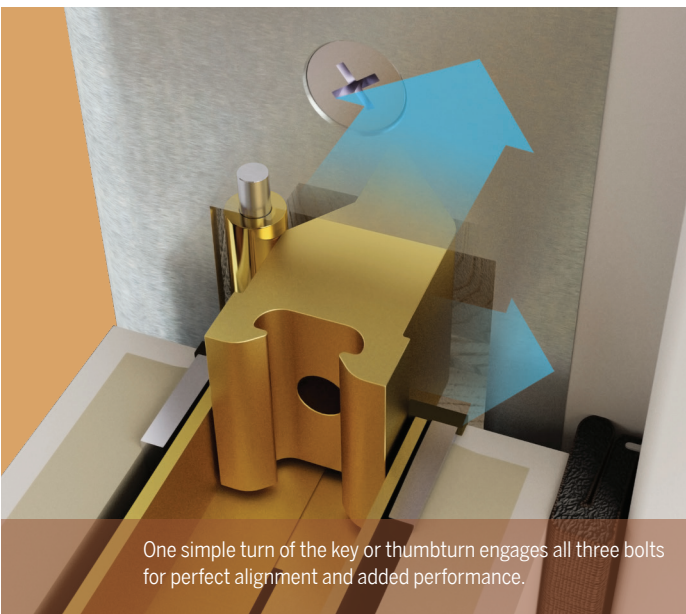

When activated, each Trilennium® bolt becomes a true deadbolt that cannot be compromised.