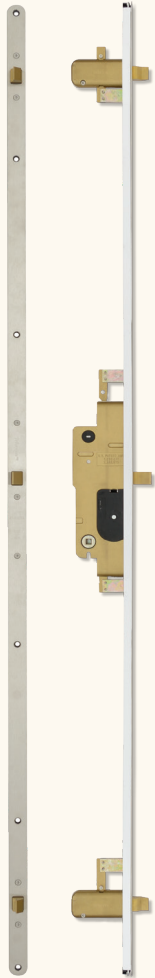

CHOOSE YOUR LOCK

With multiple options to choose from, there is a Trilennium® Multi-Point Lock to fit every entry system need.

TRILENNIUM® 3000

Multi-point security for standard door panels (Single and French active panels).