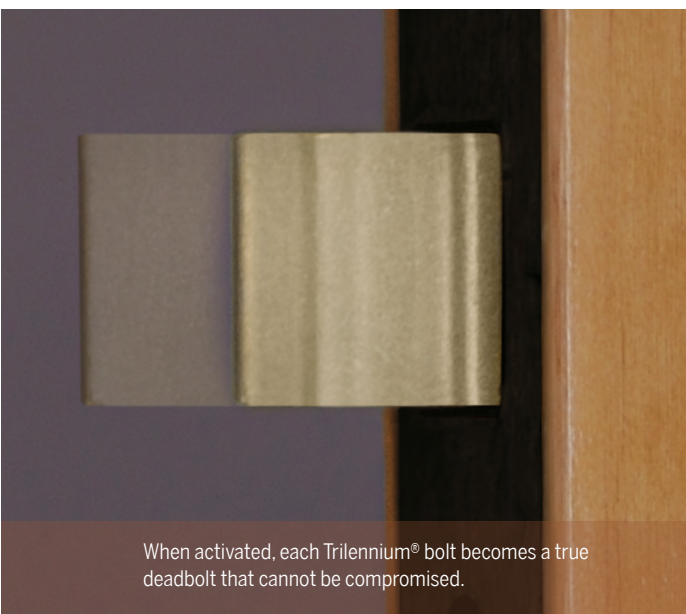

ONE

Strength. Security. Performance. Peace of Mind.

Trilennium® delivers 3x the strength, 3x the security and 3x the performance with one multi-point locking system, resulting in maximum peace of mind and homeowner satisfaction.

Operating as one, all three bolts engage when the door is closed, fighting deflection even when the door is unlocked.

One movement of the key or thumbturn activates all three bolts, drawing the door into perfect alignment with three true deadbolts that cannot be compromised. Plus, it's easy to use. Just one turn of the lever disengages all three bolts for easy operation time after time.

Trilennium's superior strength works when others fail, achieving the industry's highest ratings for structural and forced entry testing. A solid, one-piece I-Beam runs the full length of the lock. This not only increases the strength and precision of the lock, but also strengthens the door edge, preventing warping over the life of the panel.

How Trilennium® Works