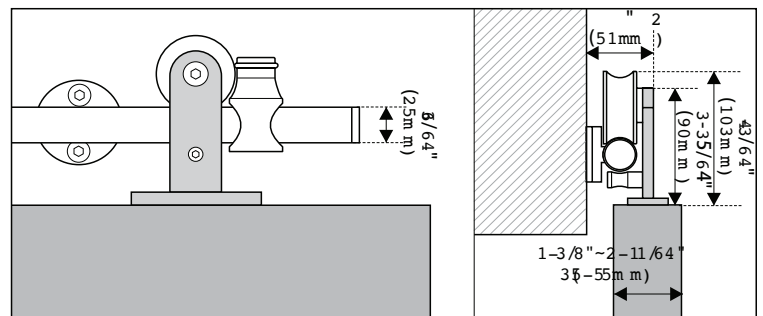

2060
Round Rail Joint

* See Page 14 for Parts List

FP-800
8" Flush Pull (2-3/32"W x 8"H)

F8114
8-15/16" Pull (1-1/4"W x 8-15/16"H)
1-11/16" Projection

PL53
Round Rail Joint

DIMENSIONS

BDR-2100 Barn Door Hardware