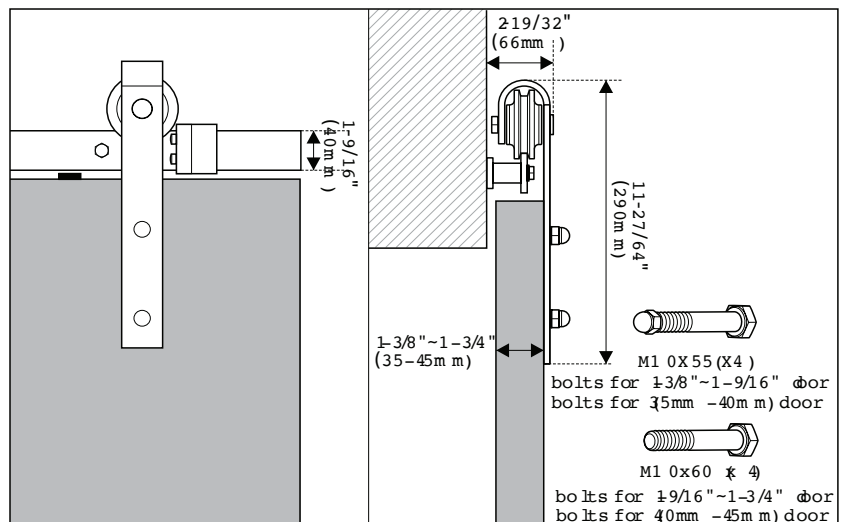

BDFLPULL
6-1/2" Flush Pull

BDHANDLE
Barn Door Handle

BDLATCH
Privacy Lock

Finish: Matte Black (MB), Bronze (BR),
Satin Nickel (SN)

DIMENSIONS

BDR-2000 Barn Door Hardware

FEATURES

- Type: Top Mount Single Wheel
- Material: Rust-resistant 304 Stainless Steel Construction with Nylon Coated Rollers
- Finish: Satin Stainless Steel
- Designed for Wood Doors: 1-3/8" ~2-1/8" (thickness)
Maximum Door Weight: 165 Lbs (smooth operation)
- Kit Includes:
 - 1 Hangers Set (pair)
 - 2 Track Stoppers
 - 4 Rail Mounting Clamps for Rail Size 6'6"
 - 5 Rail Mounting Clamps for Rail Size 8'0"
 - 1 Round ø1 Track Rail, Length 6'6" or 8'0"
 - 1 Floor Bottom Guide
 - Mounting Screw Pack