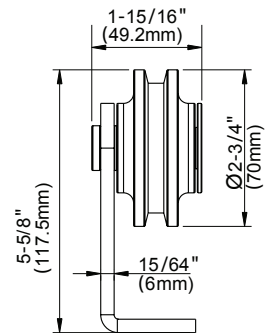

LIBERTY
BUILDING
PRODUCTS

BARN DOOR HARDWARE

Top Mount Barn Door Hardware

FEATURES

- Type: Top Mount Single Wheel
- Material: Metal Construction
- Designed for Wood Doors: 1-3/8" ~1-3/4" (thickness)
Maximum Door Weight: 250 Lbs (smooth operation)
- Kit Includes:
 - 1 Hangers Set (pair)
 - 2 Track Stoppers
 - 5 Rail Mounting Clamps for Rail Size 78-3/4"
 - 6 Rail Mounting Clamps for Rail Size 96"
 - 1 Flat Track Rail, Length 78-3/4 or 96"
 - 1 Floor Bottom Guide
 - Mounting Screw Pack

ITEMS

BDTOPMOUNT78(3/4)

Top Mount Single Wheel Set 78-3/4"

Finish: Matte Black, Bronze, Satin Nickel

BDTOPMOUNT96

Top Mount Single Wheel Set 96"

Finish: Matte Black, Bronze, Satin Nickel

OUTSIDE TRIMS & PARTS

BDFLPULL
6-1/2" Flush Pull

BDHANDLE
Barn Door Handle

BDLATCH
Privacy Lock

Finish: Matte Black (MB), Bronze (BR),
Satin Nickel (SN)

DIMENSIONS

Straight Strap Barn Door Hardware

FEATURES

- Type: Straight Strap
- Material: Metal Construction
- Finish: Matte Black (powder-coated), Bronze, Satin Nickel
- Designed for Wood Doors: 1-3/8" and 1-3/4" (thickness)
Maximum Door Weight: 250 Lbs (smooth operation)
- Kit Includes:
 - 1 Hangers Set (pair)
 - 2 Track Stoppers
 - 5 Rail Mounting Clamps for Rail Size 78-3/4"
 - 6 Rail Mounting Clamps for Rail Size 96"
 - 1 Flat Track Rail, Length 78-3/4" or 96"
 - 1 Floor Bottom Guide
 - Mounting Screw Pack (for both 1-3/8" and 1-3/4" door thick)

ITEMS

BDSRTSTRAP78(3/4)

Straight Strap Wheel Set 78-3/4"

Finish: Matte Black, Bronze, Satin Nickel

BDSRTSTRAP96

Straight Strap Wheel Set 96"

Finish: Matte Black, Bronze, Satin Nickel

OUTSIDE TRIMS & PARTS