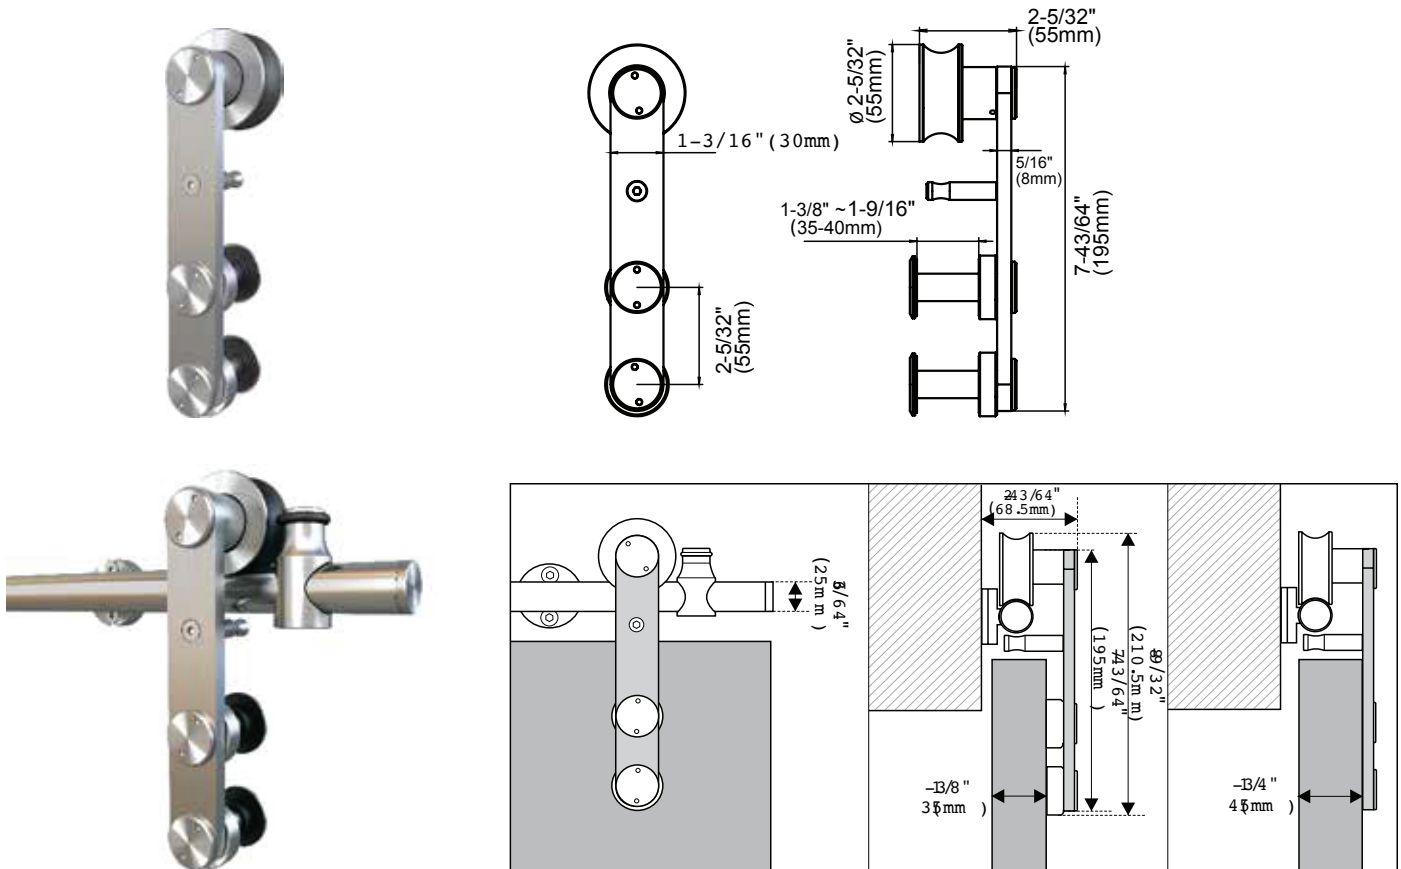

LIBERTY
BUILDING
PRODUCTS

BARN DOOR HARDWARE

Top Mount Barn Door Hardware

FEATURES

- Type: Top Mount Single Wheel
- Material: Metal Construction
- Designed for Wood Doors: 1-3/8" ~1-3/4" (thickness)
Maximum Door Weight: 250 Lbs (smooth operation)
- Kit Includes:
 - 1 Hangers Set (pair)
 - 2 Track Stoppers
 - 5 Rail Mounting Clamps for Rail Size 78-3/4"
 - 6 Rail Mounting Clamps for Rail Size 96"
 - 1 Flat Track Rail, Length 78-3/4 or 96"
 - 1 Floor Bottom Guide
 - Mounting Screw Pack

ITEMS

- BDR2278** Face Mount Bent Strap Wheel Set 6'6"
Finish: US32D
- BDR2296** Face Mount Bent Strap Wheel Set 8'0"
Finish: US32D

BDR-Series 2200

OUTSIDE TRIMS & PARTS

Standard: Meets Performance Requirements of ANSI/BHMA 156.14 for Sliding Doors by Exceeding 100,000 Cycles

2060
Round Rail Joint

* See Page 14 for Parts List

FP-800
8" Flush Pull (2-3/32"W x 8"H)

F8114
8-15/16" Pull (1-1/4"W x 8-15/16"H)
1-11/16" Projection

PL53
Round Rail Joint

DIMENSIONS

BDR-2300S Soft Closing Type