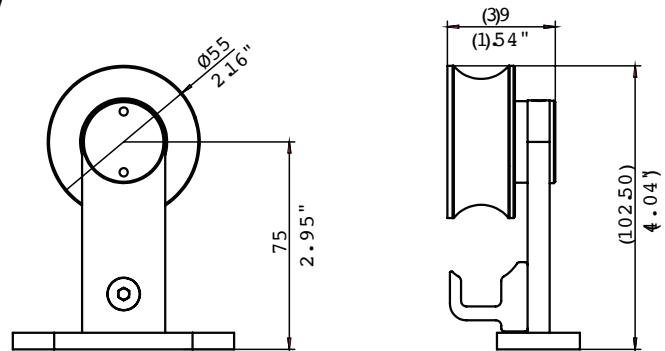

DIMENSIONS