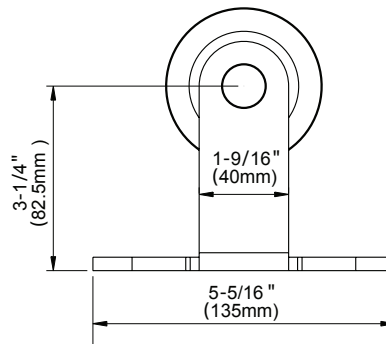

LIBERTY
BUILDING
PRODUCTS

BARN DOOR HARDWARE

Top Mount Barn Door Hardware

FEATURES

- Type: Top Mount Single Wheel
- Material: Metal Construction
- Designed for Wood Doors: 1-3/8" ~1-3/4" (thickness)
Maximum Door Weight: 250 Lbs (smooth operation)
- Kit Includes:
 - 1 Hangers Set (pair)
 - 2 Track Stoppers
 - 5 Rail Mounting Clamps for Rail Size 78-3/4"
 - 6 Rail Mounting Clamps for Rail Size 96"
 - 1 Flat Track Rail, Length 78-3/4 or 96"
 - 1 Floor Bottom Guide
 - Mounting Screw Pack

BDFLPULL
6-1/2" Flush Pull

BDHANDLE
Barn Door Handle

BDLATCH
Privacy Lock

Finish: Matte Black (MB), Bronze (BR),
Satin Nickel (SN)

DIMENSIONS

Straight Strap Barn Door Hardware

FEATURES

- Type: Straight Strap
- Material: Metal Construction
- Finish: Matte Black (powder-coated), Bronze, Satin Nickel
- Designed for Wood Doors: 1-3/8" and 1-3/4" (thickness)
Maximum Door Weight: 250 Lbs (smooth operation)
- Kit Includes:
 - 1 Hangers Set (pair)
 - 2 Track Stoppers
 - 5 Rail Mounting Clamps for Rail Size 78-3/4"
 - 6 Rail Mounting Clamps for Rail Size 96"
 - 1 Flat Track Rail, Length 78-3/4" or 96"
 - 1 Floor Bottom Guide
 - Mounting Screw Pack (for both 1-3/8" and 1-3/4" door thick)

ITEMS

BDSRTSTRAP78(3/4)

Straight Strap Wheel Set 78-3/4"

Finish: Matte Black, Bronze, Satin Nickel

BDSRTSTRAP96

Straight Strap Wheel Set 96"

Finish: Matte Black, Bronze, Satin Nickel

OUTSIDE TRIMS & PARTS