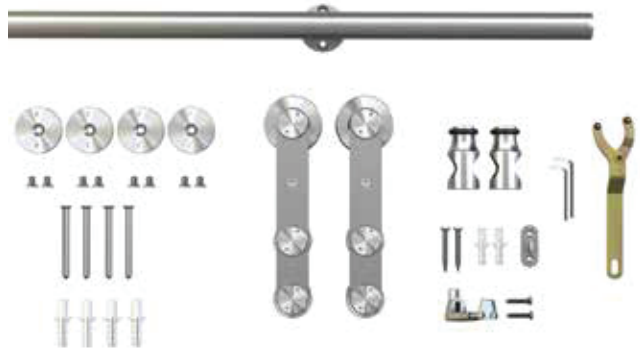

ITEMS

- BDR2178** Top Mount Dual Wheel Set 6'6"
Finish: US32D
- BDR2196** Top Mount Dual Wheel Set 8'0"
Finish: US32D

BDR-Series 2100

OUTSIDE TRIMS & PARTS

Standard: Meets Performance Requirements of ANSI/BHMA 156.14 for Sliding Doors by Exceeding 100,000 Cycles

2060
Round Rail Joint

* See Page 14 for Parts List

FP-800
8" Flush Pull (2-3/32"W x 8"H)

F8114
8-15/16" Pull (1-1/4"W x 8-15/16"H)
1-11/16" Projection

PL53
Round Rail Joint

DIMENSIONS

BDR-2200 Barn Door Hardware

FEATURES

- Type: Face Mount Bent Strap Wheel
- Material: Rust-resistant 304 Stainless Steel Construction with Nylon Coated Rollers
- Finish: Satin Stainless Steel
- Designed for Wood Doors: 1-3/8" and 1-3/4" (thickness)
Maximum Door Weight: 198 Lbs (smooth operation)
- Kit Includes:
 - 1 Hangers Set (pair)
 - 2 Track Stoppers
 - 4 Rail Mounting Clamps for Rail Size 6'6"
 - 5 Rail Mounting Clamps for Rail Size 8'0"
 - 1 Round \varnothing 1 Track Rail, Length 6'6" or 8'0"
 - 1 Floor Bottom Guide
 - Mounting Screw Pack and Roller Tool (for both 1-3/8" and 1-3/4" door thick)

ITEMS

- BDR2278** Face Mount Bent Strap Wheel Set 6'6"
Finish: US32D
- BDR2296** Face Mount Bent Strap Wheel Set 8'0"
Finish: US32D

BDR-Series 2200

OUTSIDE TRIMS & PARTS

Standard: Meets Performance Requirements of ANSI/BHMA 156.14 for Sliding Doors by Exceeding 100,000 Cycles