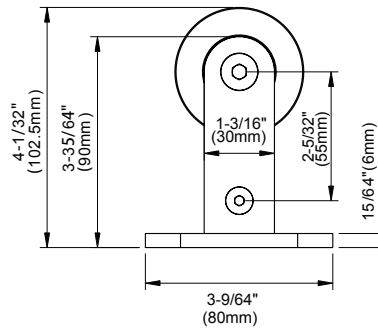

BDFLPULL
6-1/2" Flush Pull

BDHANDLE
Barn Door Handle

BDLATCH
Privacy Lock

Finish: Matte Black (MB), Bronze (BR),
Satin Nickel (SN)

DIMENSIONS

BDR-2000 Barn Door Hardware

FEATURES

- Type: Top Mount Single Wheel
- Material: Rust-resistant 304 Stainless Steel Construction with Nylon Coated Rollers
- Finish: Satin Stainless Steel
- Designed for Wood Doors: 1-3/8" ~2-1/8" (thickness)
Maximum Door Weight: 165 Lbs (smooth operation)
- Kit Includes:
 - 1 Hangers Set (pair)
 - 2 Track Stoppers
 - 4 Rail Mounting Clamps for Rail Size 6'6"
 - 5 Rail Mounting Clamps for Rail Size 8'0"
 - 1 Round ø1 Track Rail, Length 6'6" or 8'0"
 - 1 Floor Bottom Guide
 - Mounting Screw Pack

2060
Round Rail Joint

* See Page 14 for Parts List

FP-800
8" Flush Pull (2-3/32"W x 8"H)

F8114
8-15/16" Pull (1-1/4"W x 8-15/16"H)
1-11/16" Projection

PL53
Round Rail Joint

DIMENSIONS

BDR-2100 Barn Door Hardware

FEATURES

- Type: Top Mount Dual Wheel
- Material: Rust-resistant 304 Stainless Steel Construction with Nylon Coated Rollers
- Finish: Satin Stainless Steel
- Designed for Wood Doors: 1-3/8" ~2-1/8" (thickness)
Maximum Door Weight: 250 Lbs (smooth operation)
- Kit Includes:
 - 1 Hangers Set (pair)
 - 2 Track Stoppers
 - 4 Rail Mounting Clamps for Rail Size 6'6"
 - 5 Rail Mounting Clamps for Rail Size 8'0"
 - 1 Round \varnothing 1 Track Rail, Length 6'6" or 8'0"
 - 1 Floor Bottom Guide
 - Mounting Screw Pack and Roller Tool

2060
Round Rail Joint

* See Page 14 for Parts List

FP-800
8" Flush Pull (2-3/32"W x 8"H)

F8114
8-15/16" Pull (1-1/4"W x 8-15/16"H)
1-11/16" Projection

PL53
Round Rail Joint

DIMENSIONS

BDR-2200 Barn Door Hardware