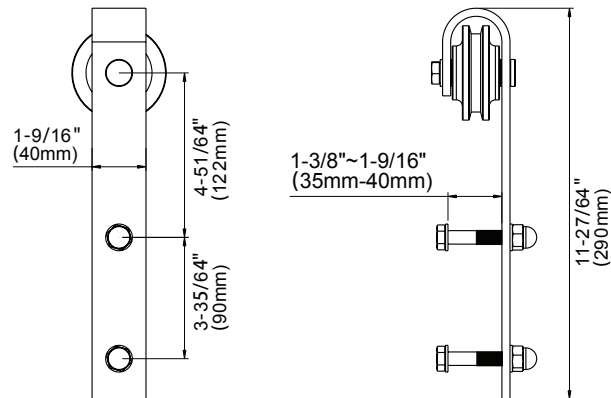

BDFLPULL
6-1/2" Flush Pull

BDHANDLE
Barn Door Handle

BDLATCH
Privacy Lock

Finish: Matte Black (MB), Bronze (BR),
Satin Nickel (SN)

DIMENSIONS

BDR-2000 Barn Door Hardware

FEATURES

- Type: Top Mount Single Wheel
- Material: Rust-resistant 304 Stainless Steel Construction with Nylon Coated Rollers
- Finish: Satin Stainless Steel
- Designed for Wood Doors: 1-3/8" ~2-1/8" (thickness)
Maximum Door Weight: 165 Lbs (smooth operation)
- Kit Includes:
 - 1 Hangers Set (pair)
 - 2 Track Stoppers
 - 4 Rail Mounting Clamps for Rail Size 6'6"
 - 5 Rail Mounting Clamps for Rail Size 8'0"
 - 1 Round ø1 Track Rail, Length 6'6" or 8'0"
 - 1 Floor Bottom Guide
 - Mounting Screw Pack

ITEMS

- BDR2078** Top Mount Single Wheel Set 6'6"
Finish: US32D
- BDR2096** Top Mount Single Wheel Set 8'0"
Finish: US32D

BDR-Series 2000

OUTSIDE TRIMS & PARTS

Standard: Meets Performance Requirements of ANSI/BHMA 156.14 for Sliding Doors by Exceeding 100,000 Cycles

2060
Round Rail Joint

* See Page 14 for Parts List

FP-800
8" Flush Pull (2-3/32"W x 8"H)

F8114
8-15/16" Pull (1-1/4"W x 8-15/16"H)
1-11/16" Projection

PL53
Round Rail Joint

DIMENSIONS

BDR-2100 Barn Door Hardware