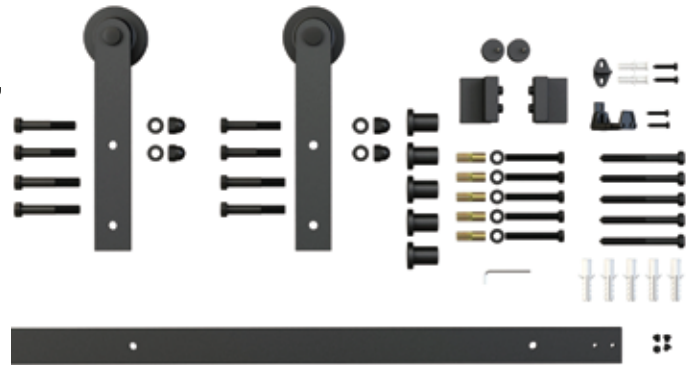

BDFLPULL
6-1/2" Flush Pull

BDHANDLE
Barn Door Handle

BDLATCH
Privacy Lock

Finish: Matte Black (MB), Bronze (BR),
Satin Nickel (SN)

DIMENSIONS

Straight Strap Barn Door Hardware

FEATURES

- Type: Straight Strap
- Material: Metal Construction
- Finish: Matte Black (powder-coated), Bronze, Satin Nickel
- Designed for Wood Doors: 1-3/8" and 1-3/4" (thickness)
Maximum Door Weight: 250 Lbs (smooth operation)
- Kit Includes:
 - 1 Hangers Set (pair)
 - 2 Track Stoppers
 - 5 Rail Mounting Clamps for Rail Size 78-3/4"
 - 6 Rail Mounting Clamps for Rail Size 96"
 - 1 Flat Track Rail, Length 78-3/4" or 96"
 - 1 Floor Bottom Guide
 - Mounting Screw Pack (for both 1-3/8" and 1-3/4" door thick)

ITEMS

BDSRTSTRAP78(3/4)

Straight Strap Wheel Set 78-3/4"

Finish: Matte Black, Bronze, Satin Nickel

BDSRTSTRAP96

Straight Strap Wheel Set 96"

Finish: Matte Black, Bronze, Satin Nickel

OUTSIDE TRIMS & PARTS

Standard: Meets Performance Requirements of ANSI/BHMA 156.14 for Sliding Doors by Exceeding 100,000 Cycles

BDSOFTCLOSE
Soft Close Kit for Flat Track

KITJOINER
Flat Rail Joint with Screws

* See Page 14 for Parts List

BDFLPULL
6-1/2" Flush Pull

BDHANDLE
Barn Door Handle

BDLATCH
Privacy Lock

Finish: Matte Black (MB), Bronze (BR),
Satin Nickel (SN)

DIMENSIONS

Bent Strap Barn Door Hardware

FEATURES

- Type: Bent Strap
- Material: Metal Construction
- Finish: Matte Black (powder-coated), Bronze, Satin Nickel
- Designed for Wood Doors: 1-3/8" and 1-3/4" (thickness)
Maximum Door Weight: 250 Lbs (smooth operation)
- Kit Includes:
 - 1 Hangers Set (pair)
 - 2 Track Stoppers
 - 5 Rail Mounting Clamps for Rail Size 78-3/4"
 - 6 Rail Mounting Clamps for Rail Size 96"
 - 1 Flat Track Rail, Length 78-3/4" or 96"
 - 1 Floor Bottom Guide
 - Mounting Screw Pack (for both 1-3/8" and 1-3/4" door thick)