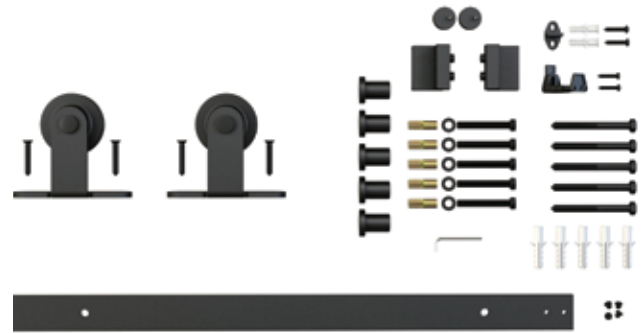

LIBERTY
BUILDING
PRODUCTS

BARN DOOR HARDWARE

Top Mount Barn Door Hardware

FEATURES

- Type: Top Mount Single Wheel
- Material: Metal Construction
- Designed for Wood Doors: 1-3/8" ~1-3/4" (thickness)
Maximum Door Weight: 250 Lbs (smooth operation)
- Kit Includes:
 - 1 Hangers Set (pair)
 - 2 Track Stoppers
 - 5 Rail Mounting Clamps for Rail Size 78-3/4"
 - 6 Rail Mounting Clamps for Rail Size 96"
 - 1 Flat Track Rail, Length 78-3/4 or 96"
 - 1 Floor Bottom Guide
 - Mounting Screw Pack

ITEMS

BDTOPMOUNT78(3/4)

Top Mount Single Wheel Set 78-3/4"

Finish: Matte Black, Bronze, Satin Nickel

BDTOPMOUNT96

Top Mount Single Wheel Set 96"

Finish: Matte Black, Bronze, Satin Nickel

OUTSIDE TRIMS & PARTS

Standard: Meets Performance Requirements of ANSI/BHMA 156.14 for Sliding Doors by Exceeding 100,000 Cycles

BDSOFTCLOSE
Soft Close Kit for Flat Track

KITJOINER
Flat Rail Joint with Screws

* See Page 14 for Parts List

BDFLPULL
6-1/2" Flush Pull

BDHANDLE
Barn Door Handle

BDLATCH
Privacy Lock

Finish: Matte Black (MB), Bronze (BR),
Satin Nickel (SN)

DIMENSIONS

Straight Strap Barn Door Hardware

FEATURES

- Type: Straight Strap
- Material: Metal Construction
- Finish: Matte Black (powder-coated), Bronze, Satin Nickel
- Designed for Wood Doors: 1-3/8" and 1-3/4" (thickness)
Maximum Door Weight: 250 Lbs (smooth operation)
- Kit Includes:
 - 1 Hangers Set (pair)
 - 2 Track Stoppers
 - 5 Rail Mounting Clamps for Rail Size 78-3/4"
 - 6 Rail Mounting Clamps for Rail Size 96"
 - 1 Flat Track Rail, Length 78-3/4" or 96"
 - 1 Floor Bottom Guide
 - Mounting Screw Pack (for both 1-3/8" and 1-3/4" door thick)