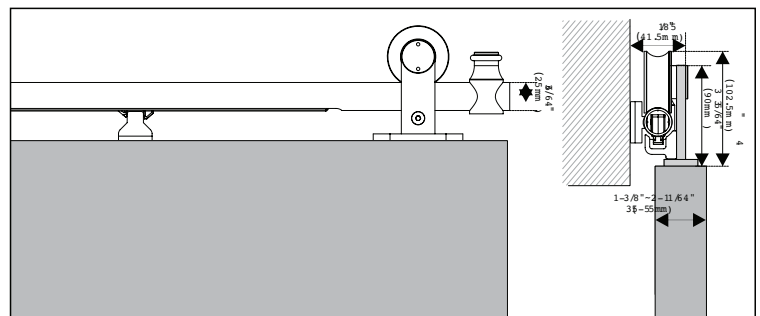

DIMENSIONS