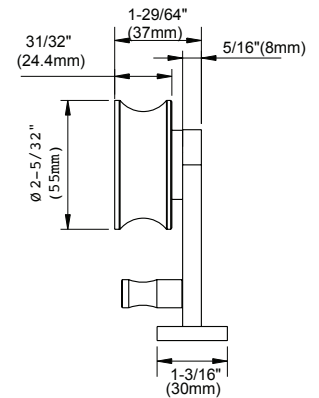

BDFLPULL
6-1/2" Flush Pull

BDHANDLE
Barn Door Handle

BDLATCH
Privacy Lock

Finish: Matte Black (MB), Bronze (BR),
Satin Nickel (SN)

DIMENSIONS

BDR-2000 Barn Door Hardware

FEATURES

- Type: Top Mount Single Wheel
- Material: Rust-resistant 304 Stainless Steel Construction with Nylon Coated Rollers
- Finish: Satin Stainless Steel
- Designed for Wood Doors: 1-3/8" ~2-1/8" (thickness)
Maximum Door Weight: 165 Lbs (smooth operation)
- Kit Includes:
 - 1 Hangers Set (pair)
 - 2 Track Stoppers
 - 4 Rail Mounting Clamps for Rail Size 6'6"
 - 5 Rail Mounting Clamps for Rail Size 8'0"
 - 1 Round ø1 Track Rail, Length 6'6" or 8'0"
 - 1 Floor Bottom Guide
 - Mounting Screw Pack

2060
Round Rail Joint

* See Page 14 for Parts List

FP-800
8" Flush Pull (2-3/32"W x 8"H)

F8114
8-15/16" Pull (1-1/4"W x 8-15/16"H)
1-11/16" Projection

PL53
Round Rail Joint

DIMENSIONS

BDR-2100 Barn Door Hardware

FEATURES

- Type: Top Mount Dual Wheel
- Material: Rust-resistant 304 Stainless Steel Construction with Nylon Coated Rollers
- Finish: Satin Stainless Steel
- Designed for Wood Doors: 1-3/8" ~2-1/8" (thickness)
Maximum Door Weight: 250 Lbs (smooth operation)
- Kit Includes:
 - 1 Hangers Set (pair)
 - 2 Track Stoppers
 - 4 Rail Mounting Clamps for Rail Size 6'6"
 - 5 Rail Mounting Clamps for Rail Size 8'0"
 - 1 Round \varnothing 1 Track Rail, Length 6'6" or 8'0"
 - 1 Floor Bottom Guide
 - Mounting Screw Pack and Roller Tool

2060
Round Rail Joint

* See Page 14 for Parts List

FP-800
8" Flush Pull (2-3/32"W x 8"H)

F8114
8-15/16" Pull (1-1/4"W x 8-15/16"H)
1-11/16" Projection

PL53
Round Rail Joint

DIMENSIONS

BDR-2200 Barn Door Hardware