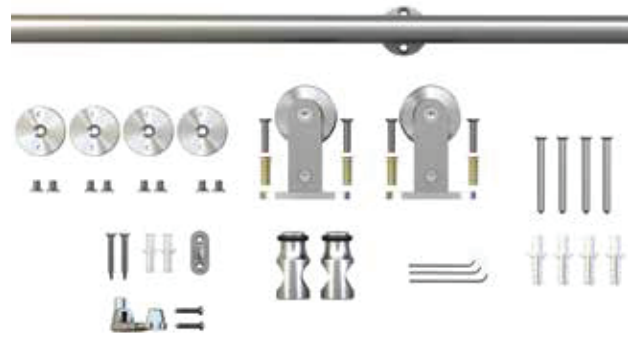

Standard: Meets Performance Requirements of ANSI/BHMA 156.14 for Sliding Doors by Exceeding 100,000 Cycles

BDSOFTCLOSE
Soft Close Kit for Flat Track

KITJOINER
Flat Rail Joint with Screws

* See Page 14 for Parts List

BDFLPULL
6-1/2" Flush Pull

BDHANDLE
Barn Door Handle

BDLATCH
Privacy Lock

Finish: Matte Black (MB), Bronze (BR),
Satin Nickel (SN)

DIMENSIONS

BDR-2000 Barn Door Hardware

FEATURES

- Type: Top Mount Single Wheel
- Material: Rust-resistant 304 Stainless Steel Construction with Nylon Coated Rollers
- Finish: Satin Stainless Steel
- Designed for Wood Doors: 1-3/8" ~2-1/8" (thickness)
Maximum Door Weight: 165 Lbs (smooth operation)
- Kit Includes:
 - 1 Hangers Set (pair)
 - 2 Track Stoppers
 - 4 Rail Mounting Clamps for Rail Size 6'6"
 - 5 Rail Mounting Clamps for Rail Size 8'0"
 - 1 Round ø1 Track Rail, Length 6'6" or 8'0"
 - 1 Floor Bottom Guide
 - Mounting Screw Pack

ITEMS

- BDR2078** Top Mount Single Wheel Set 6'6"
Finish: US32D
- BDR2096** Top Mount Single Wheel Set 8'0"
Finish: US32D

BDR-Series 2000

OUTSIDE TRIMS & PARTS

Standard: Meets Performance Requirements of ANSI/BHMA 156.14 for Sliding Doors by Exceeding 100,000 Cycles