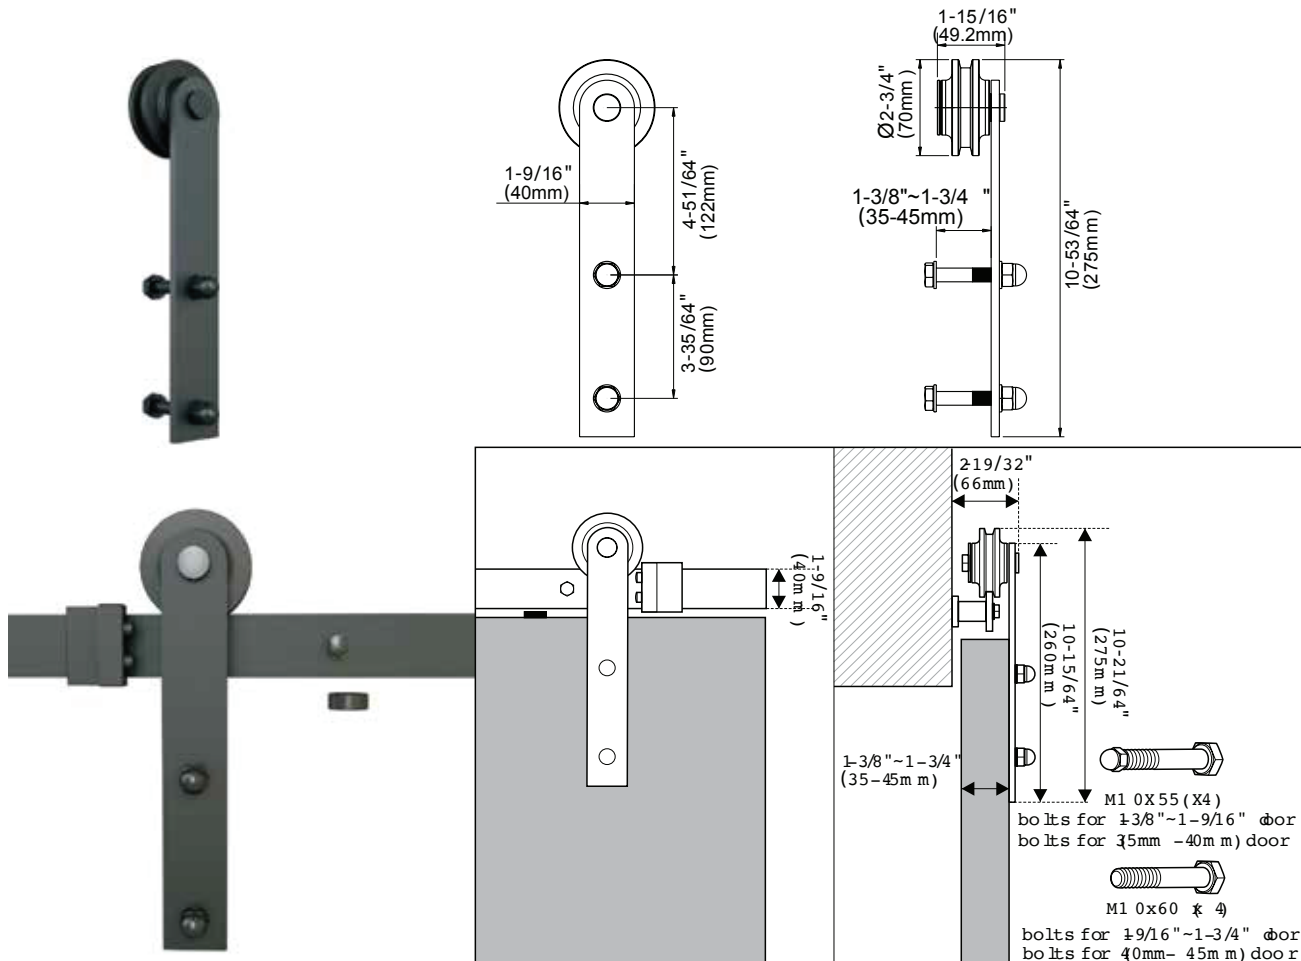

LIBERTY
BUILDING
PRODUCTS

BARN DOOR HARDWARE

Top Mount Barn Door Hardware

FEATURES

- Type: Top Mount Single Wheel
- Material: Metal Construction
- Designed for Wood Doors: 1-3/8" ~1-3/4" (thickness)
Maximum Door Weight: 250 Lbs (smooth operation)
- Kit Includes:
 - 1 Hangers Set (pair)
 - 2 Track Stoppers
 - 5 Rail Mounting Clamps for Rail Size 78-3/4"
 - 6 Rail Mounting Clamps for Rail Size 96"
 - 1 Flat Track Rail, Length 78-3/4 or 96"
 - 1 Floor Bottom Guide
 - Mounting Screw Pack

BDFLPULL
6-1/2" Flush Pull

BDHANDLE
Barn Door Handle

BDLATCH
Privacy Lock

Finish: Matte Black (MB), Bronze (BR),
Satin Nickel (SN)

DIMENSIONS

Bent Strap Barn Door Hardware

FEATURES

- Type: Bent Strap
- Material: Metal Construction
- Finish: Matte Black (powder-coated), Bronze, Satin Nickel
- Designed for Wood Doors: 1-3/8" and 1-3/4" (thickness)
Maximum Door Weight: 250 Lbs (smooth operation)
- Kit Includes:
 - 1 Hangers Set (pair)
 - 2 Track Stoppers
 - 5 Rail Mounting Clamps for Rail Size 78-3/4"
 - 6 Rail Mounting Clamps for Rail Size 96"
 - 1 Flat Track Rail, Length 78-3/4" or 96"
 - 1 Floor Bottom Guide
 - Mounting Screw Pack (for both 1-3/8" and 1-3/4" door thick)