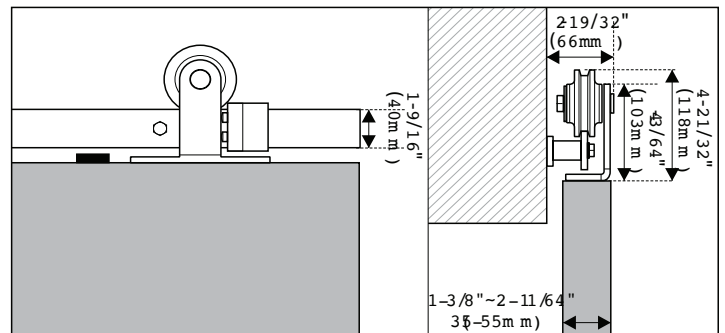

BDFLPULL
6-1/2" Flush Pull

BDHANDLE
Barn Door Handle

BDLATCH
Privacy Lock

Finish: Matte Black (MB), Bronze (BR),
Satin Nickel (SN)

DIMENSIONS

Straight Strap Barn Door Hardware

FEATURES

- Type: Straight Strap
- Material: Metal Construction
- Finish: Matte Black (powder-coated), Bronze, Satin Nickel
- Designed for Wood Doors: 1-3/8" and 1-3/4" (thickness)
Maximum Door Weight: 250 Lbs (smooth operation)
- Kit Includes:
 - 1 Hangers Set (pair)
 - 2 Track Stoppers
 - 5 Rail Mounting Clamps for Rail Size 78-3/4"
 - 6 Rail Mounting Clamps for Rail Size 96"
 - 1 Flat Track Rail, Length 78-3/4" or 96"
 - 1 Floor Bottom Guide
 - Mounting Screw Pack (for both 1-3/8" and 1-3/4" door thick)