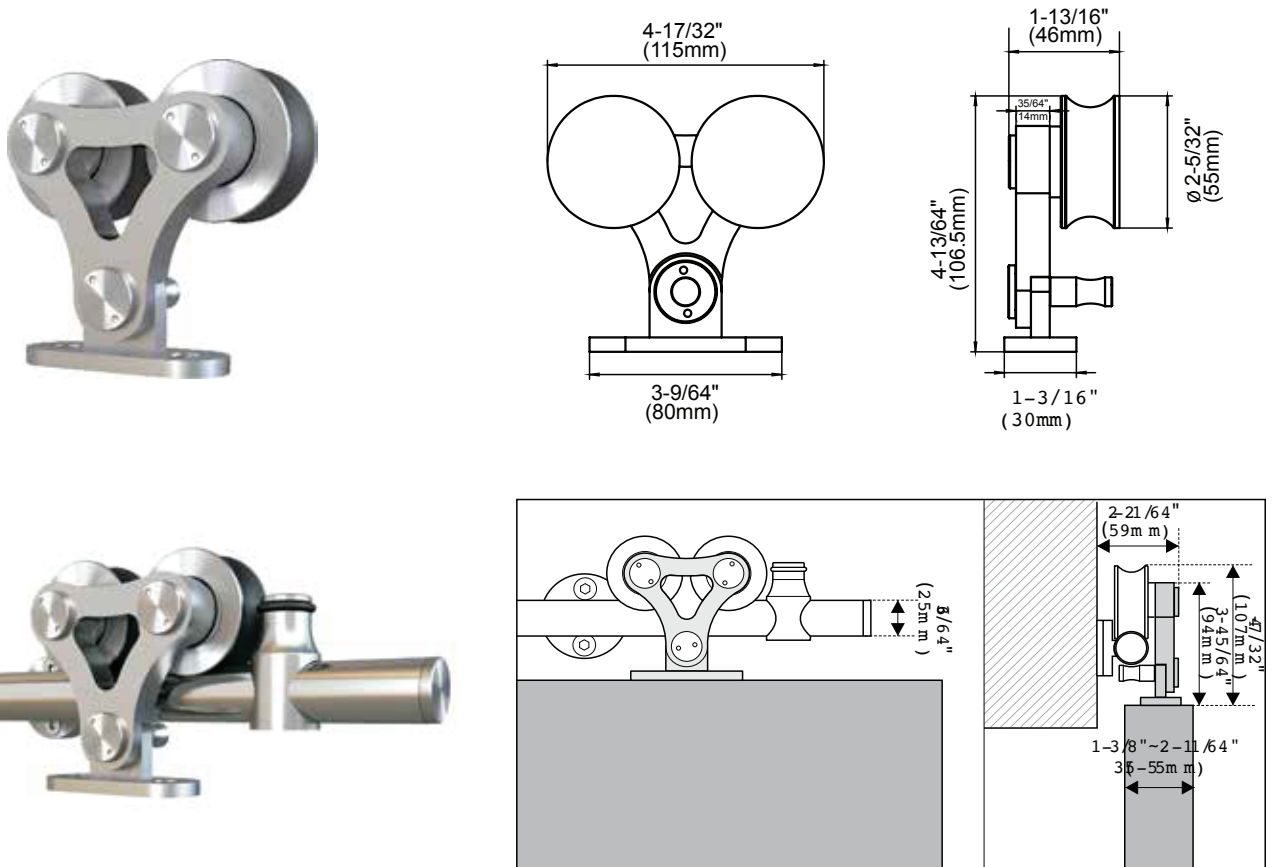

2060
Round Rail Joint

* See Page 14 for Parts List

FP-800
8" Flush Pull (2-3/32"W x 8"H)

F8114
8-15/16" Pull (1-1/4"W x 8-15/16"H)
1-11/16" Projection

PL53
Round Rail Joint

DIMENSIONS

BDR-2200 Barn Door Hardware

FEATURES

- Type: Face Mount Bent Strap Wheel
- Material: Rust-resistant 304 Stainless Steel Construction with Nylon Coated Rollers
- Finish: Satin Stainless Steel
- Designed for Wood Doors: 1-3/8" and 1-3/4" (thickness)
Maximum Door Weight: 198 Lbs (smooth operation)
- Kit Includes:
 - 1 Hangers Set (pair)
 - 2 Track Stoppers
 - 4 Rail Mounting Clamps for Rail Size 6'6"
 - 5 Rail Mounting Clamps for Rail Size 8'0"
 - 1 Round \varnothing 1 Track Rail, Length 6'6" or 8'0"
 - 1 Floor Bottom Guide
 - Mounting Screw Pack and Roller Tool (for both 1-3/8" and 1-3/4" door thick)