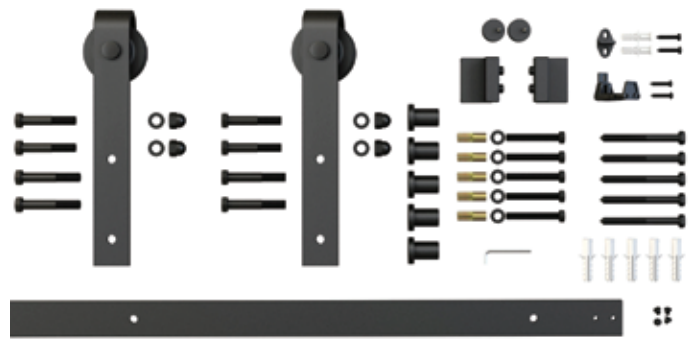

BDFLPULL
6-1/2" Flush Pull

BDHANDLE
Barn Door Handle

BDLATCH
Privacy Lock

Finish: Matte Black (MB), Bronze (BR),
Satin Nickel (SN)

DIMENSIONS

Bent Strap Barn Door Hardware

FEATURES

- Type: Bent Strap
- Material: Metal Construction
- Finish: Matte Black (powder-coated), Bronze, Satin Nickel
- Designed for Wood Doors: 1-3/8" and 1-3/4" (thickness)
Maximum Door Weight: 250 Lbs (smooth operation)
- Kit Includes:
 - 1 Hangers Set (pair)
 - 2 Track Stoppers
 - 5 Rail Mounting Clamps for Rail Size 78-3/4"
 - 6 Rail Mounting Clamps for Rail Size 96"
 - 1 Flat Track Rail, Length 78-3/4" or 96"
 - 1 Floor Bottom Guide
 - Mounting Screw Pack (for both 1-3/8" and 1-3/4" door thick)

ITEMS

BDBENTSTRAP78(3/4)

Bent Strap Wheel Set 78-3/4"

Finish: Matte Black, Bronze, Satin Nickel

BDBENTSTRAP96

Bent Strap Wheel Set 96"

Finish: Matte Black, Bronze, Satin Nickel

OUTSIDE TRIMS & PARTS

Standard: Meets Performance Requirements of ANSI/BHMA 156.14 for Sliding Doors by Exceeding 100,000 Cycles

BDSOFTCLOSE
Soft Close Kit for Flat Track

KITJOINER
Flat Rail Joint with Screws

* See Page 14 for Parts List

BDFLPULL
6-1/2" Flush Pull

BDHANDLE
Barn Door Handle

BDLATCH
Privacy Lock

Finish: Matte Black (MB), Bronze (BR),
Satin Nickel (SN)

DIMENSIONS

BDR-2000 Barn Door Hardware

FEATURES

- Type: Top Mount Single Wheel
- Material: Rust-resistant 304 Stainless Steel Construction with Nylon Coated Rollers
- Finish: Satin Stainless Steel
- Designed for Wood Doors: 1-3/8" ~2-1/8" (thickness)
Maximum Door Weight: 165 Lbs (smooth operation)
- Kit Includes:
 - 1 Hangers Set (pair)
 - 2 Track Stoppers
 - 4 Rail Mounting Clamps for Rail Size 6'6"
 - 5 Rail Mounting Clamps for Rail Size 8'0"
 - 1 Round ø1 Track Rail, Length 6'6" or 8'0"
 - 1 Floor Bottom Guide
 - Mounting Screw Pack