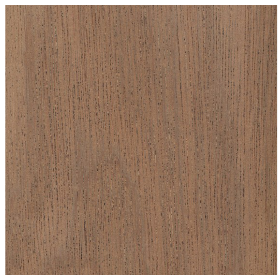

PADOUK

Origin: Middle Africa / West Africa

PURPLE HEART

Origin: South America

SAPELE*

Origin: Middle Africa / West Africa

SPANISH CEDAR

Origin: South America

UTILE* (SIPO)

Origin: Middle Africa / West Africa

WENGE

Origin: Middle Africa / West Africa

ZEBRAWOOD

Origin: Middle Africa / West Africa

* Available as FSC® certified

EXOTIC WOODS