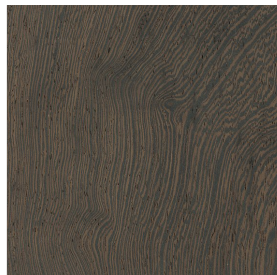

PADOUK

Origin: Middle Africa / West Africa

PURPLE HEART

Origin: South America

SAPELE*

Origin: Middle Africa / West Africa

SPANISH CEDAR

Origin: South America

UTILE* (SIPO)

Origin: Middle Africa / West Africa

WENGE

Origin: Middle Africa / West Africa

ZEBRAWOOD

Origin: Middle Africa / West Africa

* Available as FSC® certified

EXOTIC WOODS