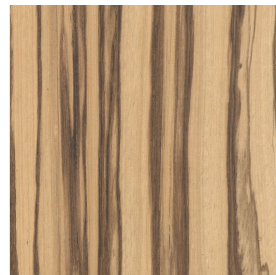

PADOUK

Origin: Middle Africa / West Africa

PURPLE HEART

Origin: South America

SAPELE*

Origin: Middle Africa / West Africa

SPANISH CEDAR

Origin: South America

UTILE* (SIPO)

Origin: Middle Africa / West Africa

WENGE

Origin: Middle Africa / West Africa

ZEBRAWOOD

Origin: Middle Africa / West Africa

* Available as FSC® certified

EXOTIC WOODS