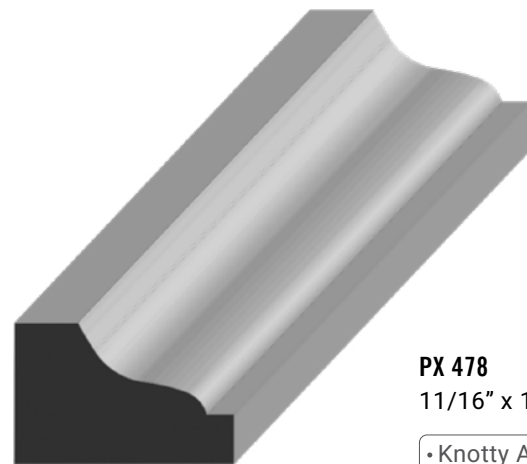

i SIZES IN EACH SPECIE MAY VARY
ADDITIONAL THICKNESSES & WIDTHS AVAILABLE UPON REQUEST

STOCK MOULDINGS CROWN

✓ MANY ADDITIONAL SPECIES AND GRADES AVAILABLE UPON REQUEST

PX 451
11/16" x 3-1/4"

- Superior Alder • Knotty Alder • Beech • Cherry • Rustic Cherry
- Birch • Maple • Red Oak • Hickory • Rustic Hickory • Poplar • Walnut