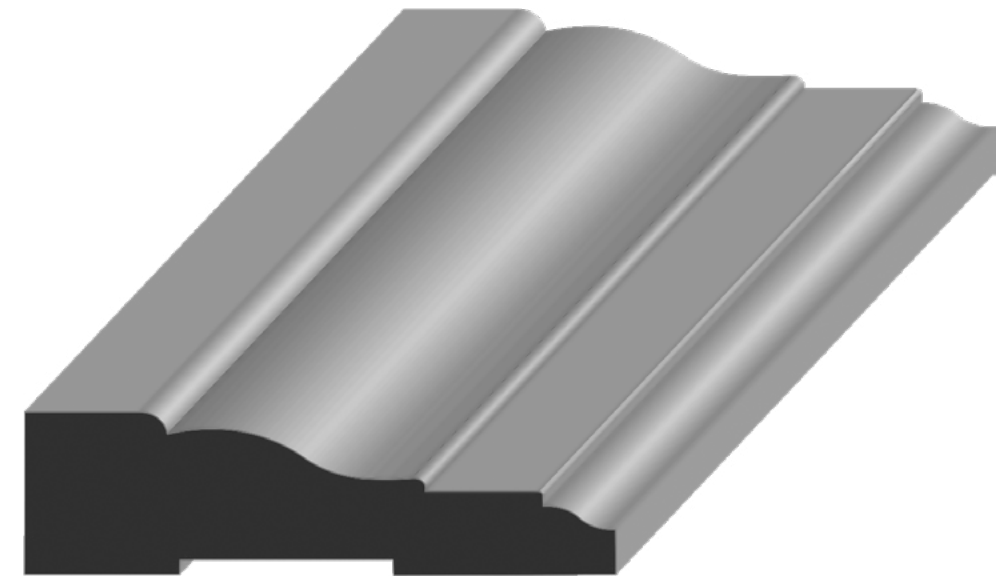

PX 20144
13/16" x 3"

PX 20113
11/16" x 2-1/2"

PX 20036
3/4" x 3-1/4"

CUSTOM MOULDINGS CASING

PX 20006
5/8" x 2-1/4"

PX 160
11/16" x 3-1/2"

CHECK OUR WEBSITE FOR MORE INFORMATION
ABOUT THE PAXTON ESTATE MOULDING PROGRAM.