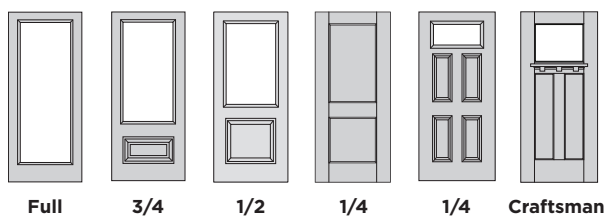

Craftsman Door Characteristics

Simple and Geometric Panel Designs