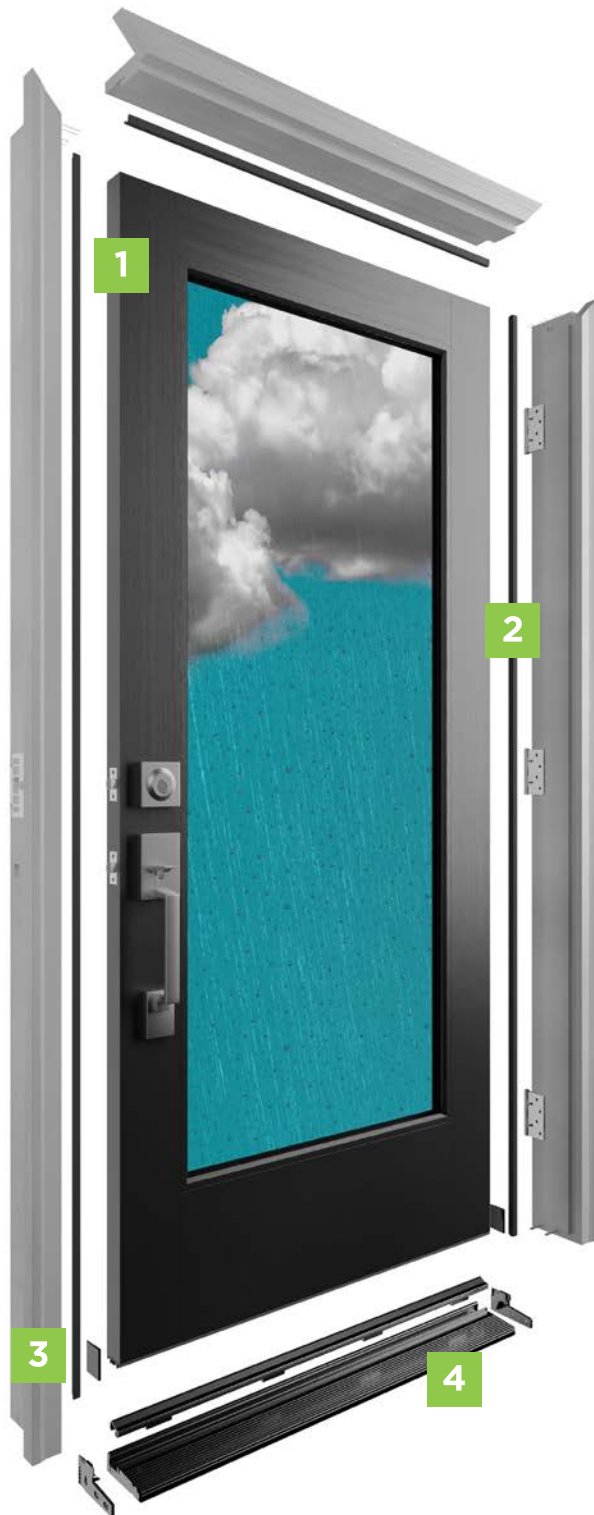

Masonite® Performance Door System

The Masonite® Performance Door System was designed to do what doors are meant to do — keep the outside out and the inside in — but do it better than any before.

64%

better at keeping
air and water out

than the leading competitor

NEXT-LEVEL PERFORMANCE, THE 4-POINT PERFORMANCE SEAL:

1

SQUARE EDGE DOOR

2

**ENDURA PE650
WEATHERSTRIPPING**

3

**ENDURA SIMPLE
SOLUTION®
CORNER PADS**

4

**ENDURA
Z-ARTICULATING
CAP SILL™**

PROVEN IN 3RD PARTY TESTING

SCAN TO
LEARN MORE

MASONITE								
Competitor								

LIMITED WATER NO WIND 33.4 MPH DP15 34.2 MPH DP20 38.3 MPH DP25 41.9 MPH DP30 45.3 MPH DP35 48.4 MPH DP40 51.3 MPH DP45

TEST: ASTM E331 WATER PENETRATION OF EXTERIOR DOORS BY UNIFORM STATIC AIR PRESSURE DIFFERENCE