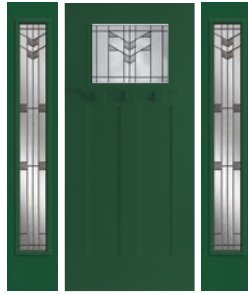

FRONTIER GLASS

Heritage Series, Winslow
Smooth in SW Shamrock
HGS-217-312-2C
HGSSL-151-312-X