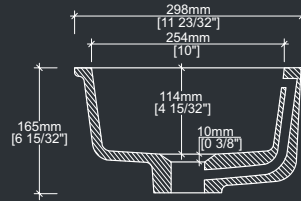

H 5 31/32"

L 14 15/16"

The Euro DLA354

Features and Benefits

- Integral overflow: no

Installation tips

- Drain hole size: 1 23/32"

TOLERANCE $\pm 3/16$ "

W 15 25/32"

H 5 27/32"

L 11 27/32"

Our in-stock sinks

The Ansel (overflow) DLB401A

Features and Benefits

- Integral overflow: yes

Installation tips

- Drain hole size: 1 2 4 / 3 2 "

TOLERANCE $\pm 3/16$ "

W 15 3 1 / 3 2 "

H 6 1 5 / 3 2 "

L 11 2 3 / 3 2 "

A-A

The Vincent DLD125

Features and Benefits

- Integral overflow: no

Installation tips

- Drain hole size: 3 9 / 1 6 "

TOLERANCE $\pm 3/16$ "

W 22 1 1 / 1 6 "

H 7 7 / 8 "

L 17 1 / 2 "

B-B