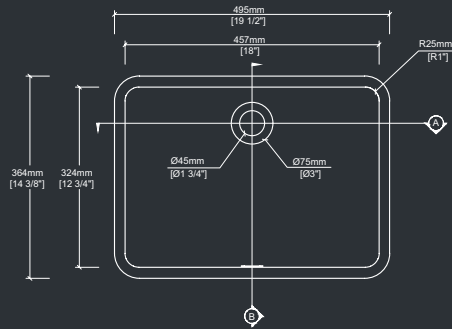

- Drain hole size: 1 2 4 / 3 2 "

TOLERANCE $\pm 3/16$ "

W 15 3 1 / 3 2 "

H 6 1 5 / 3 2 "

L 11 2 3 / 3 2 "

A-A

The Vincent DLD125

Features and Benefits

L 11 2 3 / 3 2 "

A-A

The Henri DLD202

Features and Benefits

- Integral overflow: no

Installation tips

- Drain hole size: 3 9 / 1 6 "

TOLERANCE $\pm 3/16$ "

W 30 7 / 8 "

H 9 1 3 / 1 6 "

L 18 7 / 8 "

B-B

Our in-stock sinks

The Andy (overflow) DLB379A

Features and Benefits

- Integral overflow: yes

Installation tips

- Drain hole size: 1 3/4"

TOLERANCE $\pm 3/16"$

W 19 1/2"

H 6 3/4"

L 14 3/8"

Looking for something a little (or a lot) more unique?

We get it. Sometimes, only custom will do. And with our in-house D.Lab team, all you have to do is ask.