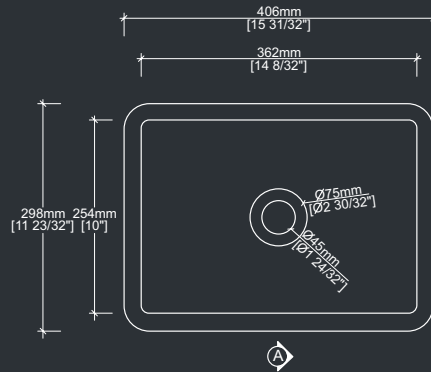

- Drain hole size: 1 2 4 / 3 2 "

TOLERANCE $\pm 3/16$ "

W 15 3 1 / 3 2 "

H 6 1 5 / 3 2 "

L 11 2 3 / 3 2 "

A-A

The Vincent DLD125

Features and Benefits

- Integral overflow: no

Installation tips

- Drain hole size: 3 9 / 1 6 "

TOLERANCE $\pm 3/16$ "

W 22 1 1 / 1 6 "

H 7 7 / 8 "

L 17 1 / 2 "

B-B

The Ansel DLB402

Features and Benefits

- Integral overflow: no

Installation tips

- Drain hole size: 1 2 4 / 3 2 "

TOLERANCE $\pm 3/16$ "

W 15 3 1 / 3 2 "

H 6 1 5 / 3 2 "

Installation tips

- Drain hole size: 1 3/4"

TOLERANCE $\pm 3/16"$

W 19 1/2"

H 6 3/4"

L 14 3/8"

Looking for something a little (or a lot) more unique?

We get it. Sometimes, only custom will do. And with our in-house D.Lab team, all you have to do is ask.