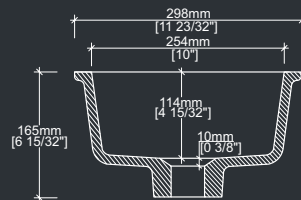

- Integral overflow: no

Installation tips

- Drain hole size: 3 9 / 1 6 "

TOLERANCE $\pm 3/16$ "

W 22 1 1 / 1 6 "

H 7 7 / 8 "

L 17 1 / 2 "

B-B

The Ansel DLB402

Features and Benefits

- Integral overflow: no

Installation tips

- Drain hole size: 1 2 4 / 3 2 "

TOLERANCE $\pm 3/16$ "

W 15 3 1 / 3 2 "

H 6 1 5 / 3 2 "

L 11 2 3 / 3 2 "

A-A

The Henri DLD202

Features and Benefits

- Integral overflow: no

Installation tips

- Drain hole size: 3 9 / 1 6 "

TOLERANCE $\pm 3/16$ "

W 30 7 / 8 "

H 9 1 3 / 1 6 "

L 18 7 / 8 "

B-B

Our in-stock sinks

The Andy (overflow) DLB379A

Features and Benefits

- Integral overflow: yes