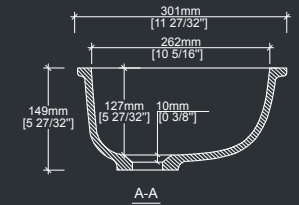

L 12 3/16"

The Frida DLA359

Features and Benefits

- Integral overflow: no

Installation tips

- Drain hole size: 1 23/32"

TOLERANCE $\pm 3/16$ "

W 18 1/4"

H 5 31/32"

L 14 15/16"

The Euro DLA354

Features and Benefits

- Integral overflow: no

Installation tips

- Drain hole size: 1 23/32"

TOLERANCE $\pm 3/16$ "

W 15 25/32"

H 5 27/32"

L 11 27/32"

Our in-stock sinks

The Ansel (overflow) DLB401A

Features and Benefits

- Integral overflow: yes

Installation tips

- Drain hole size: 1 2 4 / 3 2 "

TOLERANCE $\pm 3/16$ "

W 15 3 1 / 3 2 "

H 6 1 5 / 3 2 "

L 11 2 3 / 3 2 "

A-A

The Vincent DLD125

Features and Benefits