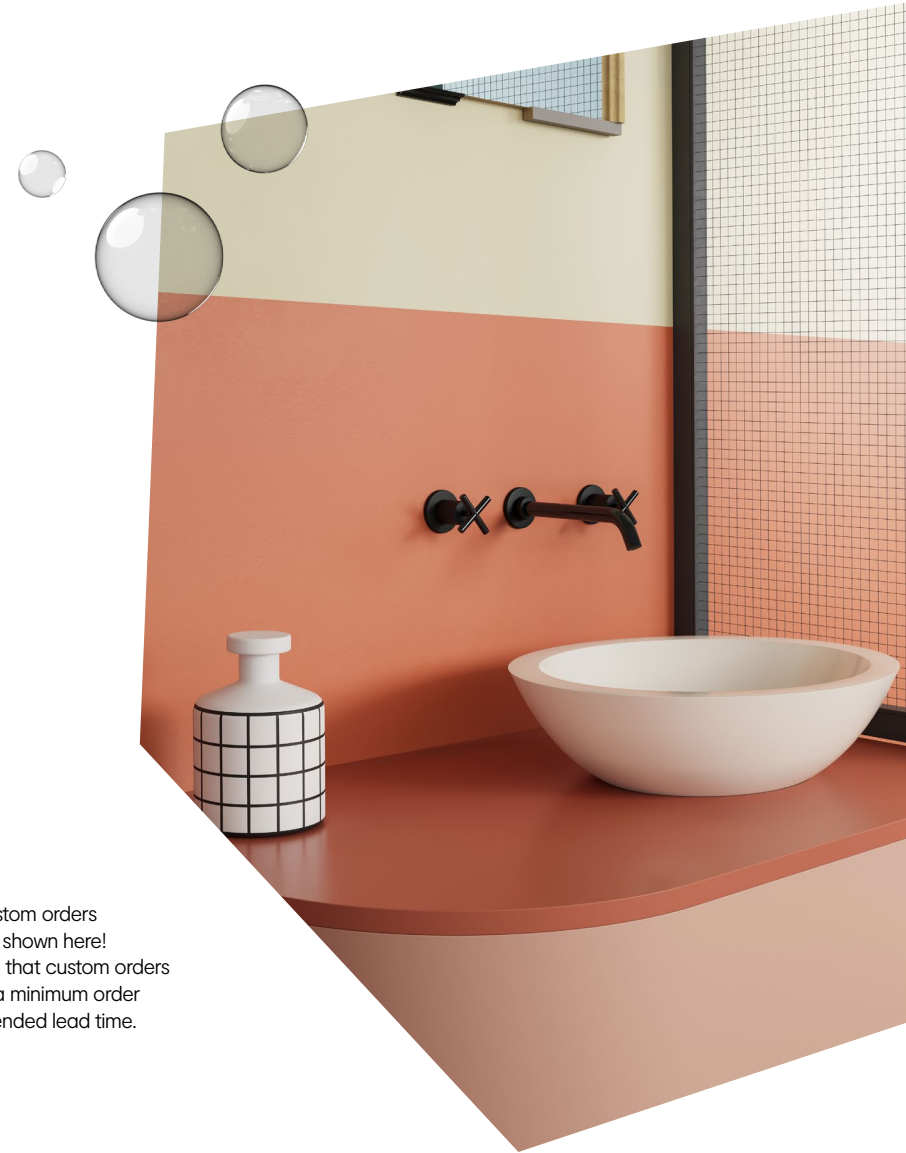

We love custom orders like the one shown here! Please note that custom orders come with a minimum order and an extended lead time.

Want something beyond our standard offering? Give us a shout. Our creative customizers would love to push the limits of sink colors, shapes, and sizes as far as you want to go.