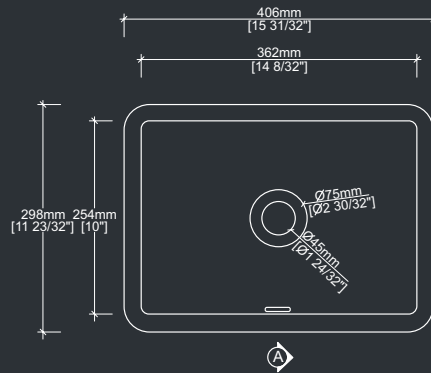

H 5 31/32"

L 14 15/16"

The Euro DLA354

Features and Benefits

- Integral overflow: no

Installation tips

- Drain hole size: 1 23/32"

TOLERANCE $\pm 3/16$ "

W 15 25/32"

H 5 27/32"

L 11 27/32"

Our in-stock sinks

The Ansel (overflow) DLB401A

Features and Benefits

- Integral overflow: yes

Installation tips

- Drain hole size: 1 2 4 / 3 2 "

TOLERANCE $\pm 3/16$ "

W 15 3 1 / 3 2 "

H 6 1 5 / 3 2 "

L 11 2 3 / 3 2 "

A-A

The Vincent DLD125

Features and Benefits

- Integral overflow: no

Installation tips

- Drain hole size: 3 9 / 1 6 "

TOLERANCE $\pm 3/16$ "

W 22 1 1 / 1 6 "

H 7 7 / 8 "

L 17 1 / 2 "

B-B