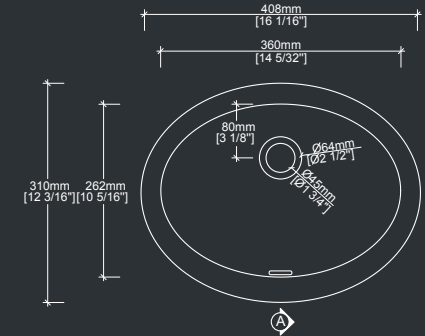

Features and Benefits

- Integral overflow: yes

Installation tips

- Drain hole size: 1 3/4"

TOLERANCE $\pm 3/16$ "

W 18 5/16"

H 6 15/16"

L 15 3/16"

The Euro (overflow) DLA360A

Features and Benefits

- Integral overflow: yes

Installation tips

- Drain hole size: 1 3/4"

TOLERANCE $\pm 3/16$ "

W 16 1/16"

H 7 1/16"

L 12 3/16"

The Frida DLA359

Features and Benefits

- Integral overflow: no

Installation tips

- Drain hole size: 1 23/32"

TOLERANCE $\pm 3/16$ "

W 18 1/4"

H 5 31/32"

L 14 15/16"

The Euro DLA354

Features and Benefits

- Integral overflow: no

Installation tips

- Drain hole size: 1 23/32"

TOLERANCE $\pm 3/16$ "