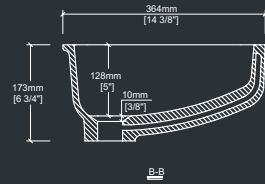

W 30 7 / 8 "

H 9 1 3 / 1 6 "

L 18 7 / 8 "

B-B

Our in-stock sinks

The Andy (overflow) DLB379A

Features and Benefits

- Integral overflow: yes

Installation tips

- Drain hole size: 1 3/4"

TOLERANCE $\pm 3/16"$

W 19 1/2"

H 6 3/4"

L 14 3/8"

Looking for something a little (or a lot) more unique?

We get it. Sometimes, only custom will do. And with our in-house D.Lab team, all you have to do is ask.