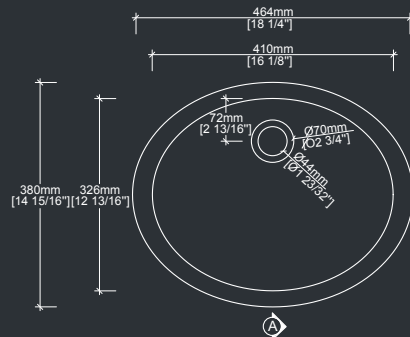

Features and Benefits

- Integral overflow: yes

Installation tips

- Drain hole size: 1 3/4"

TOLERANCE $\pm 3/16$ "

W 18 5/16"

H 6 15/16"

L 15 3/16"

The Euro (overflow) DLA360A

Features and Benefits

- Integral overflow: yes

Installation tips

- Drain hole size: 1 3/4"

TOLERANCE $\pm 3/16$ "

W 16 1/16"

H 7 1/16"

L 12 3/16"

The Frida DLA359

Features and Benefits

- Integral overflow: no

Installation tips

- Drain hole size: 1 23/32"

TOLERANCE $\pm 3/16$ "

W 18 1/4"

H 5 31/32"

L 14 15/16"

The Euro DLA354

Features and Benefits

- Integral overflow: no

Installation tips

- Drain hole size: 1 23/32"

TOLERANCE $\pm 3/16$ "