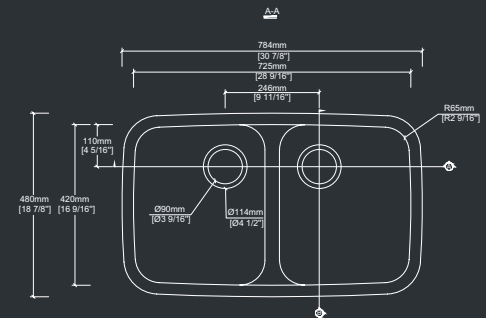

- Integral overflow: no

Installation tips

- Drain hole size: 3 9 / 1 6 "

TOLERANCE $\pm 3/16$ "

W 22 1 1 / 1 6 "

H 7 7 / 8 "

L 17 1 / 2 "

B-B

The Ansel DLB402

Features and Benefits

- Integral overflow: no

Installation tips

- Drain hole size: 1 2 4 / 3 2 "

TOLERANCE $\pm 3/16$ "

W 15 3 1 / 3 2 "

H 6 1 5 / 3 2 "

L 11 2 3 / 3 2 "

A-A

The Henri DLD202

Features and Benefits

- Integral overflow: no

Installation tips

- Drain hole size: 3 9 / 1 6 "

TOLERANCE $\pm 3/16$ "

W 30 7 / 8 "

H 9 1 3 / 1 6 "

L 18 7 / 8 "

B-B

Our in-stock sinks

The Andy (overflow) DLB379A

Features and Benefits

- Integral overflow: yes