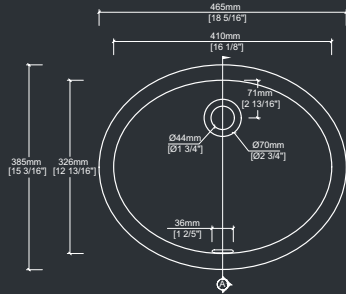

Features and Benefits

- Integral overflow: yes

Installation tips

- Drain hole size: 1 3/4"

TOLERANCE $\pm 3/16$ "

W 18 5/16"

H 6 15/16"

L 15 3/16"

H 5 31/32"

L 14 15/16"

The Euro DLA354

Features and Benefits

- Integral overflow: no

Installation tips

- Drain hole size: 1 23/32"

TOLERANCE $\pm 3/16$ "

- Drain hole size: 1 2 4 / 3 2 "

TOLERANCE $\pm 3/16$ "

W 15 3 1 / 3 2 "

H 6 1 5 / 3 2 "

L 11 2 3 / 3 2 "

A-A

The Vincent DLD125

Features and Benefits

Installation tips

- Drain hole size: 1 3/4"

TOLERANCE $\pm 3/16"$

W 19 1/2"

H 6 3/4"

L 14 3/8"

Looking for something a little (or a lot) more unique?

We get it. Sometimes, only custom will do. And with our in-house D.Lab team, all you have to do is ask.