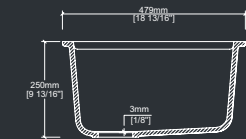

The Ansel DLB402

Features and Benefits

- Integral overflow: no

Installation tips

- Drain hole size: 1 2 4 / 3 2 "

TOLERANCE $\pm 3/16$ "

W 15 3 1 / 3 2 "

H 6 1 5 / 3 2 "

L 11 2 3 / 3 2 "

A-A

The Henri DLD202

Features and Benefits

- Integral overflow: no

Installation tips

- Drain hole size: 3 9 / 1 6 "

TOLERANCE $\pm 3/16$ "

W 30 7 / 8 "

H 9 1 3 / 1 6 "

L 18 7 / 8 "

B-B

Our in-stock sinks

The Andy (overflow) DLB379A

Features and Benefits

- Integral overflow: yes

Installation tips

- Drain hole size: 1 3/4"

TOLERANCE $\pm 3/16"$

W 19 1/2"

H 6 3/4"

L 14 3/8"

Looking for something a little (or a lot) more unique?

We get it. Sometimes, only custom will do. And with our in-house D.Lab team, all you have to do is ask.