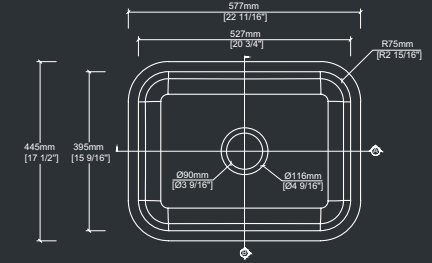

H 5 31/32"

L 14 15/16"

The Euro DLA354

Features and Benefits

- Integral overflow: no

Installation tips

- Drain hole size: 1 23/32"

TOLERANCE $\pm 3/16$ "

- Drain hole size: 1 2 4 / 3 2 "

TOLERANCE $\pm 3/16$ "

W 15 3 1 / 3 2 "

H 6 1 5 / 3 2 "

L 11 2 3 / 3 2 "

A-A

The Vincent DLD125

Features and Benefits

- Integral overflow: no

Installation tips

- Drain hole size: 3 9 / 1 6 "

TOLERANCE $\pm 3/16$ "

W 22 1 1 / 1 6 "

H 7 7 / 8 "

L 17 1 / 2 "

B-B

Installation tips

- Drain hole size: 1 3/4"

TOLERANCE $\pm 3/16"$

W 19 1/2"

H 6 3/4"

L 14 3/8"

Looking for something a little (or a lot) more unique?

We get it. Sometimes, only custom will do. And with our in-house D.Lab team, all you have to do is ask.