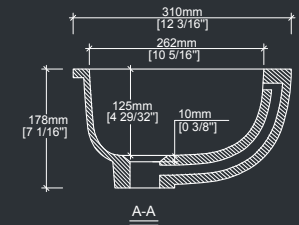

Features and Benefits

- Integral overflow: yes

Installation tips

- Drain hole size: 1 3/4"

TOLERANCE $\pm 3/16$ "

W 18 5/16"

H 6 15/16"

L 15 3/16"

The Euro (overflow) DLA360A

Features and Benefits

- Integral overflow: yes

Installation tips

- Drain hole size: 1 3/4"

TOLERANCE $\pm 3/16$ "

W 16 1/16"

H 7 1/16"

L 12 3/16"

The Frida DLA359

Features and Benefits

- Integral overflow: no

Installation tips

- Drain hole size: 1 23/32"

TOLERANCE $\pm 3/16$ "

W 18 1/4"

H 5 31/32"

L 14 15/16"

The Euro DLA354

Features and Benefits

- Integral overflow: no

Installation tips

- Drain hole size: 1 23/32"

TOLERANCE $\pm 3/16$ "