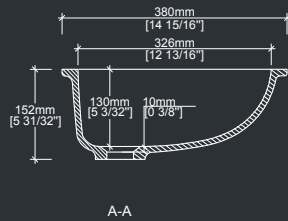

Features and Benefits

- Integral overflow: yes

Installation tips

- Drain hole size: 1 3/4"

TOLERANCE $\pm 3/16$ "

W 18 5/16"

H 6 15/16"

L 15 3/16"

L 12 3/16"

The Frida DLA359

Features and Benefits

- Integral overflow: no

Installation tips

- Drain hole size: 1 23/32"

TOLERANCE $\pm 3/16$ "

W 18 1/4"

H 5 31/32"

L 14 15/16"

The Euro DLA354

Features and Benefits

- Integral overflow: no

Installation tips

- Drain hole size: 1 23/32"

TOLERANCE $\pm 3/16$ "