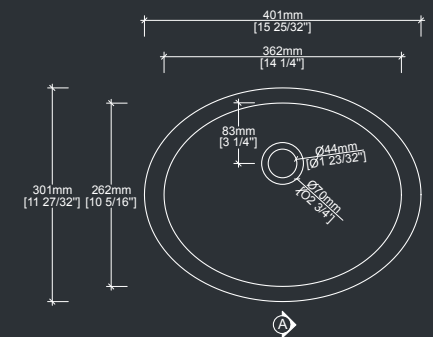

Features and Benefits

- Integral overflow: yes

Installation tips

- Drain hole size: 1 3/4"

TOLERANCE $\pm 3/16$ "

W 18 5/16"

H 6 15/16"

L 15 3/16"

L 12 3/16"

The Frida DLA359

Features and Benefits

- Integral overflow: no

Installation tips

- Drain hole size: 1 23/32"

TOLERANCE $\pm 3/16$ "

W 18 1/4"

H 5 31/32"

L 14 15/16"

The Euro DLA354

Features and Benefits

- Integral overflow: no

Installation tips

- Drain hole size: 1 23/32"

TOLERANCE $\pm 3/16$ "

- Drain hole size: 1 2 4 / 3 2 "

TOLERANCE $\pm 3/16$ "

W 15 3 1 / 3 2 "

H 6 1 5 / 3 2 "

L 11 2 3 / 3 2 "

A-A

The Vincent DLD125

Features and Benefits