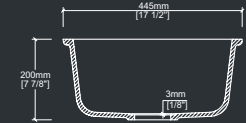

- Drain hole size: 1 2 4 / 3 2 "

TOLERANCE $\pm 3/16$ "

W 15 3 1 / 3 2 "

H 6 1 5 / 3 2 "

L 11 2 3 / 3 2 "

A-A

The Vincent DLD125

Features and Benefits

- Integral overflow: no

Installation tips

- Drain hole size: 3 9 / 1 6 "

TOLERANCE $\pm 3/16$ "

W 22 1 1 / 1 6 "

H 7 7 / 8 "

L 17 1 / 2 "

B-B

The Ansel DLB402

Features and Benefits

- Integral overflow: no

Installation tips

- Drain hole size: 1 2 4 / 3 2 "

TOLERANCE $\pm 3/16$ "

W 15 3 1 / 3 2 "

H 6 1 5 / 3 2 "