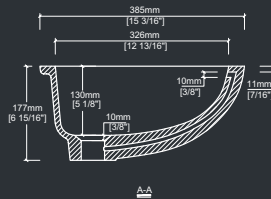

Features and Benefits

- Integral overflow: yes

Installation tips

- Drain hole size: 1 3/4"

TOLERANCE $\pm 3/16$ "

W 18 5/16"

H 6 15/16"

L 15 3/16"

The Euro (overflow) DLA360A

Features and Benefits

- Integral overflow: yes

Installation tips

- Drain hole size: 1 3/4"

TOLERANCE $\pm 3/16$ "

W 16 1/16"

H 7 1/16"

L 12 3/16"

The Frida DLA359

Features and Benefits

- Integral overflow: no

Installation tips

- Drain hole size: 1 23/32"

TOLERANCE $\pm 3/16$ "

W 18 1/4"

H 5 31/32"

L 14 15/16"

The Euro DLA354

Features and Benefits

- Integral overflow: no

Installation tips

- Drain hole size: 1 23/32"

TOLERANCE $\pm 3/16$ "