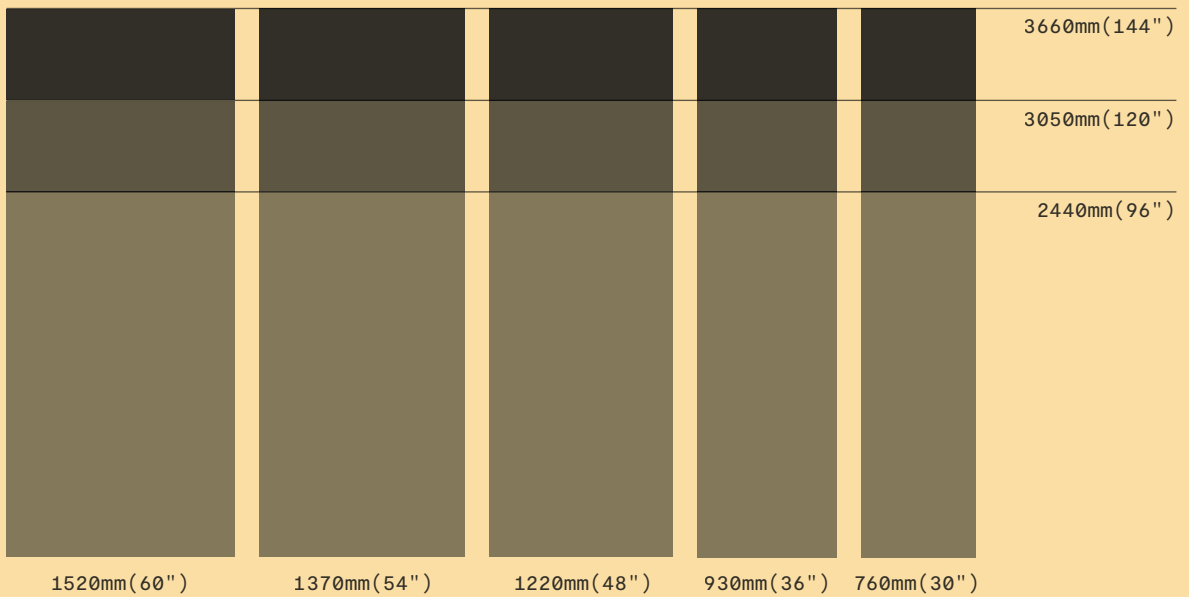

With every style, shape and color carefully curated to meet your needs, our solid surface is ready to be crafted or custom made into anything you can dream up.

Explore our surfaces

Sheet selections

NOTE
Not all sizes
are available
in all colors

Thickness

Dimensions

Wide sheet

Normal

Sheet size 760mm(30")

Width mm(")	4mm .157"	6mm .236"	9mm .354"	12mm .472"	19mm .748"	25mm .984"
2440(96)	●	●	●	●	●	●
3050(120)	●	●	●	●	●	●
3660(144)	●	●	●	●	●	●

Sheet size 930mm(36")

Width mm(")	4mm .157"	6mm .236"	9mm .354"	12mm .472"	19mm .748"	25mm .984"
2440(96)	●	●	●	●		
3050(120)	●	●	●	●		
3660(144)	●	●	●	●		

Sheet size 1220mm(48")

Width mm(")	4mm .157"	6mm .236"	9mm .354"	12mm .472"	19mm .748"	25mm .984"
2440(96)	●	●	●	●		
3050(120)	●	●	●	●		
3660(144)	●	●	●	●		

Sheet size 1370mm(54")

Width mm(")	4mm .157"	6mm .236"	9mm .354"	12mm .472"	19mm .748"	25mm .984"
2440(96)		●	●	●		
3050(120)		●	●	●		
3660(144)		●	●	●		

Sheet size 1520mm(60")

Width mm(")	4mm .157"	6mm .236"	9mm .354"	12mm .472"	19mm .748"	25mm .984"
2440(96)		●	●	●		
3050(120)		●	●	●		
3660(144)		●	●	●		