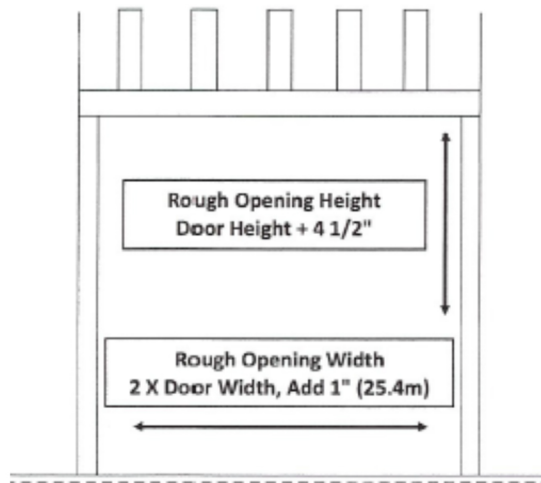

Frame the Rough Opening

6/2019

CENTRALIA, IL
866.755.7636

MOBERLY, MO
800.892.5850

MT. PLEASANT, IA
800.258.5809

SPRING HILL, KS
800.490.4320

Proudly
Supplied
By