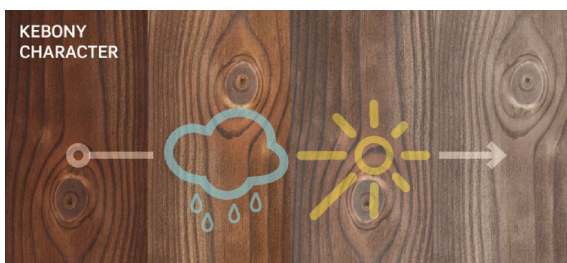

Trim and Mouldings

Profile	Product Number	Product Name	Actual Dimensions	Lengths (ft)
	K2558	1x4 Clear S4S E2E	7/8 x 3 5/8	*Up to 16
	K2226	1x6 Clear S4S E2E	7/8 x 5 5/8	*Up to 16
	K2900	1x8 Clear S4S E2E	7/8 x 7 5/8	*Up to 16
	K2746	2x4 Clear S4S E2E	1 1/2 x 3 1/2	*Up to 16
	K2522	2x6 Clear S4S E2E	1 1/2 x 5 1/2	*Up to 16
	K2747	2x8 Clear S4S E2E	1 1/2 x 7 1/2	*Up to 16

*Lengths vary based on availability

Performance

Appearance

All Kebony woods have a deep brown color that will turn to a silver-gray patina over time. The speed of this graying process depends on the intensity of exposure to environmental elements like the sun and rain combined with the type of application.

Durability, Hardness & Maximum Movement

Wood species	Durability 1=best EN 350	Hardness Janka (lbf)	Swelling Dry to wet in tangential direction (%)
Ipe	1	3510	6
Kebony Clear RAP	1	1618	4
Teak	1	1070	3 - 4
Thermo Ash	1 - 2	900	5
Kebony Character	1 - 2*	630	6
Thermo Pine	2	600	4
Western Red Cedar	2 - 3	350	5

*Heartwood