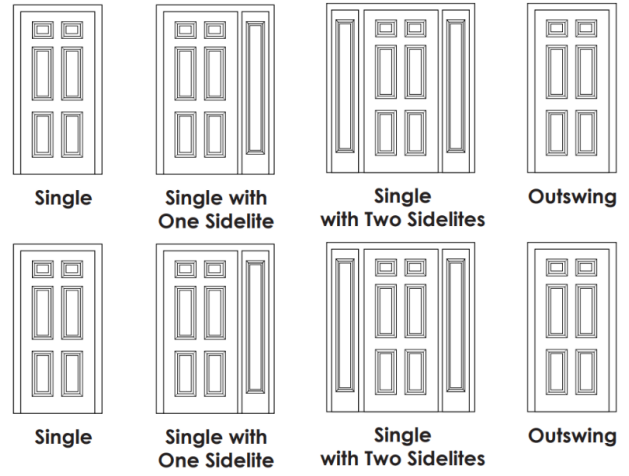

PRODUCT	PRICE
3/0 4-9/16" CLAD JAMB	\$455
3/0 UP TO 6-9/16" CLAD JAMB	\$587
3/0 6-9/16" CLAD JAMB	\$528
3/0 WITH 1 SDLT 4-9/16" CLAD JAMB	\$757
3/0 WITH 1 SDLT UP TO 6-9/16" CLAD JAMB	\$967
3/0 WITH 1 SDLT 6-9/16" CLAD JAMB	\$907
3/0 WITH 2 SDLTS 4-9/16" CLAD JAMB	\$980
3/0 WITH 2 SDLTS UP TO 6-9/16" CLAD JAMB	\$1,250
3/0 WITH 2 SDLTS 6-9/16" CLAD JAMB	\$1,191
3/0 WITH TRANSOM 4-9/16" CLAD JAMB	\$749
3/0 WITH TRANSOM UP TO 6-9/16" CLAD JAMB	\$959
3/0 WITH TRANSOM 6-9/16" CLAD JAMB	\$899
3/0 WITH 1 SDLT & TRANSOM 4-9/16" CLAD JAMB	\$1,060
3/0 WITH 1 SDLT & TRANSOM UP TO 6-9/16" CLAD JAMB	\$1,329
3/0 WITH 1 SDLT & TRANSOM 6-9/16" CLAD JAMB	\$1,270
3/0 WITH 2 SDLTS & TRANSOM 4-9/16" CLAD JAMB	\$1,327
3/0 WITH 2 SDLTS & TRANSOM UP TO 6-9/16" CLAD JAMB	\$1,657
3/0 WITH 2 SDLTS & TRANSOM 6-9/16" CLAD JAMB	\$1,598
6/0 4-9/16" CLAD JAMB	\$538
6/0 UP TO 6-9/16" CLAD JAMB	\$687
6/0 6-9/16" CLAD JAMB	\$628
6/0 WITH TRANSOM 4-9/16" CLAD JAMB	\$897
6/0 WITH TRANSOM UP TO 6-9/16" CLAD JAMB	\$1,047
6/0 WITH TRANSOM 6-9/16" CLAD JAMB	\$987