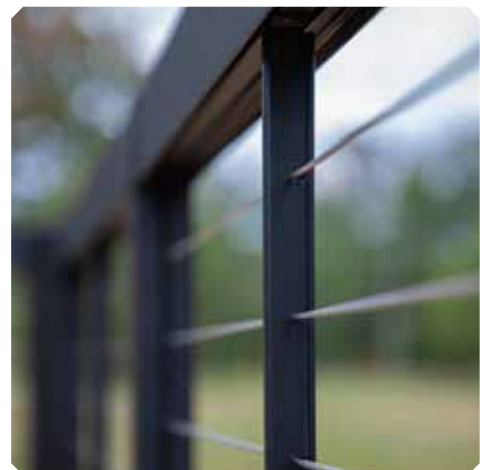

Posts (w/Cap & Base Trim)	Matte Black
2-1/2" X 2-1/2" X 39" END POST	AVCEP21239MB
2-1/2" X 2-1/2" X 39" CORNER POST	AVCCP21239MB
2-1/2" X 2-1/2" X 39" MID POST	AVCMP21239MB
2-1/2" X 2-1/2" X 42" BOTTOM STAIR POST	AVCBSP21242MB
2-1/2" X 2-1/2" X 42" MID STAIR POST	AVCMSP21242MB
2-1/2" X 2-1/2" X 39" TOP STAIR POST	AVCTSP21239MB

Cables with Fittings	Stainless Steel
10' CABLE - PKG OF 1	AVCF10
20' CABLE - PKG OF 1	AVCF20
30' CABLE - PKG OF 1	AVCF30
50' CABLE - PKG OF 1	AVCF50
70' CABLE - PKG OF 1	AVCF70

Misc.	Matte Black	White
36" GATE KIT	AVGK36MB	AVGK36W
TOUCH UP PAINT AEROSOL	AVTUAMB	AVTUAW
TOUCH UP PAINT BOTTLE & BRUSH	AVTUBMB	—
CORNER CABLE LACING NEEDLE	AVCCLN	—
LEVEL CABLE LACING NEEDLE	AVLCLN	—
CABLE GRIPPER TOOL (2PK)	AVCGT	—
CABLE RELEASE KEY	AVCRK	—
EZ CLEAN CABLE CLEANER & PROTECTANT	AVEZCC	—