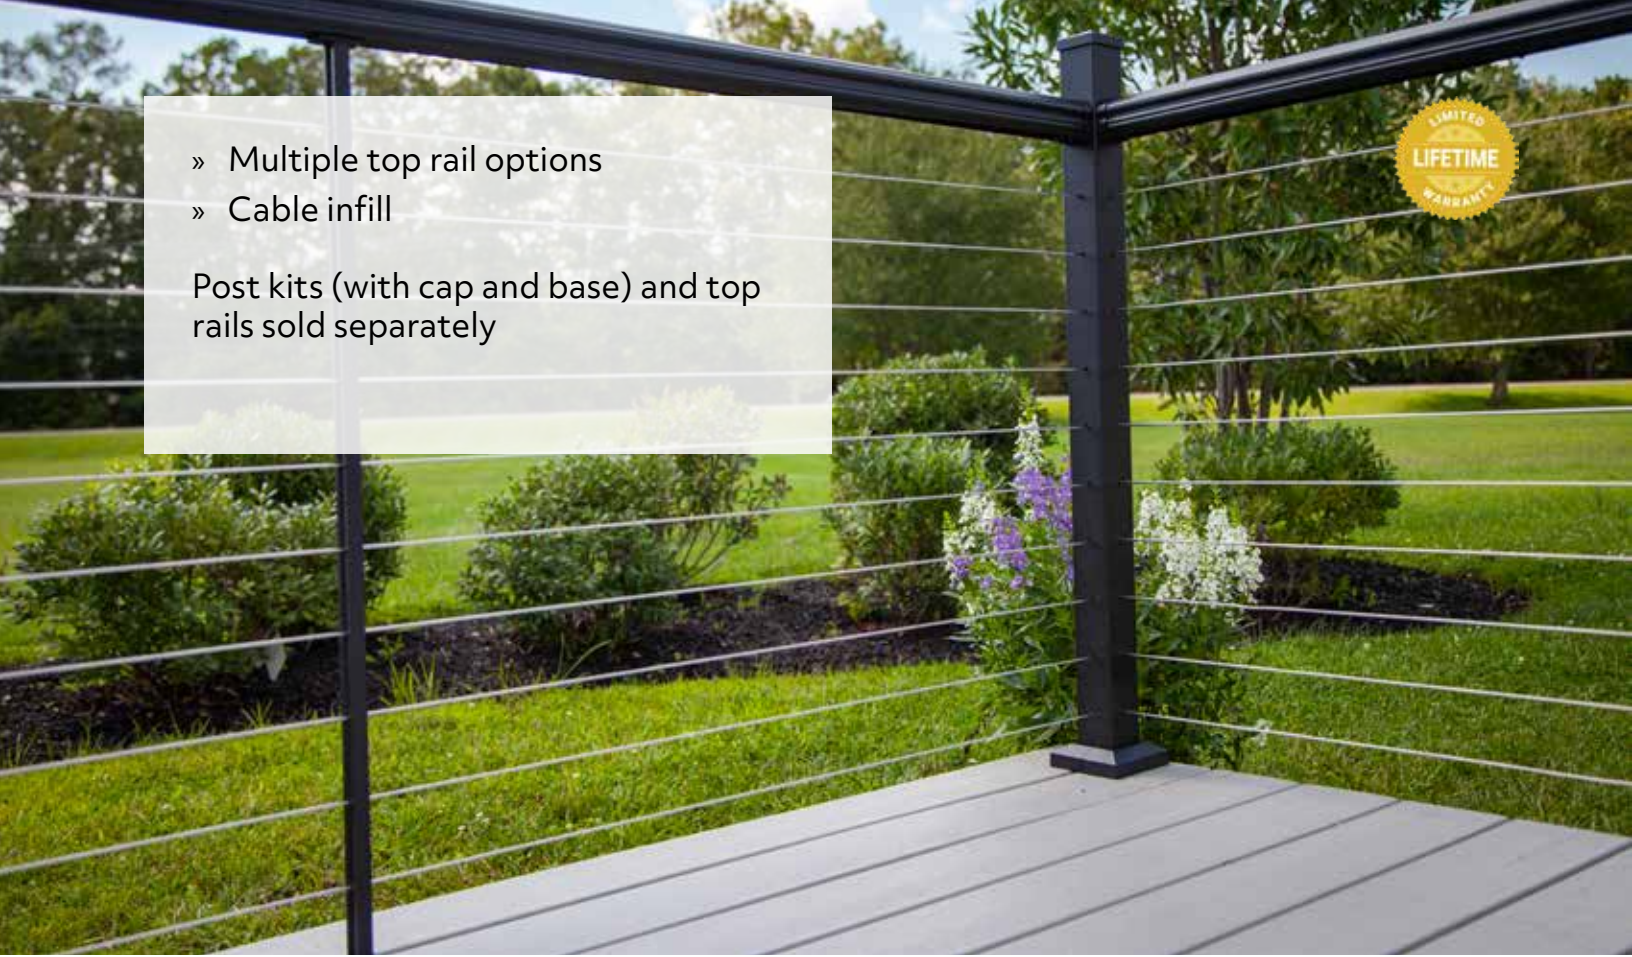

- » Multiple top rail options
- » Cable infill

Post kits (with cap and base) and top rails sold separately

RDI® AVALON ALUMINUM RAILING | Cable Railing

Cable Rail Panels	Matte Black
LEVEL RAIL BEAM KIT 36"X6'	AVCLBK636MB
LEVEL RAIL BEAM KIT 36"X8'	AVCLBK836MB
STAIR RAIL BEAM KIT 36"X6'	AVCSRBK6MB
STAIR RAIL BEAM KIT 36"X8'	AVCSRBK8MB