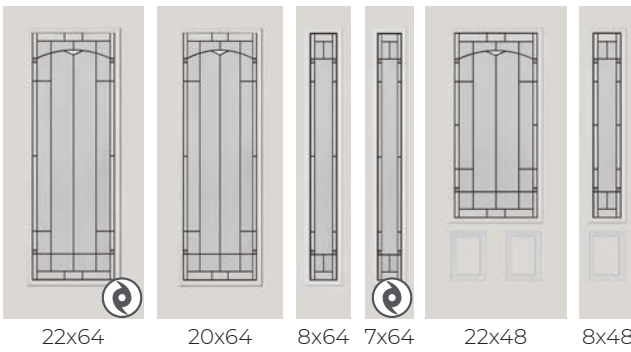

DOORGLASS DECORATIVE