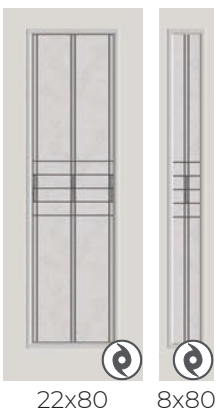

STREAMED 74

NEW STERLING 57

RENEWED IMPRESSIONS 56

BAY POINT

WATCH THE VIDEO
or visit odl.com/baypoint

PRIVACY RATING

1. Clear Seedy Glass
2. Gray Bubble Glass
3. Hammered Glass
4. Patina Caming

DOORGLASS DECORATIVE