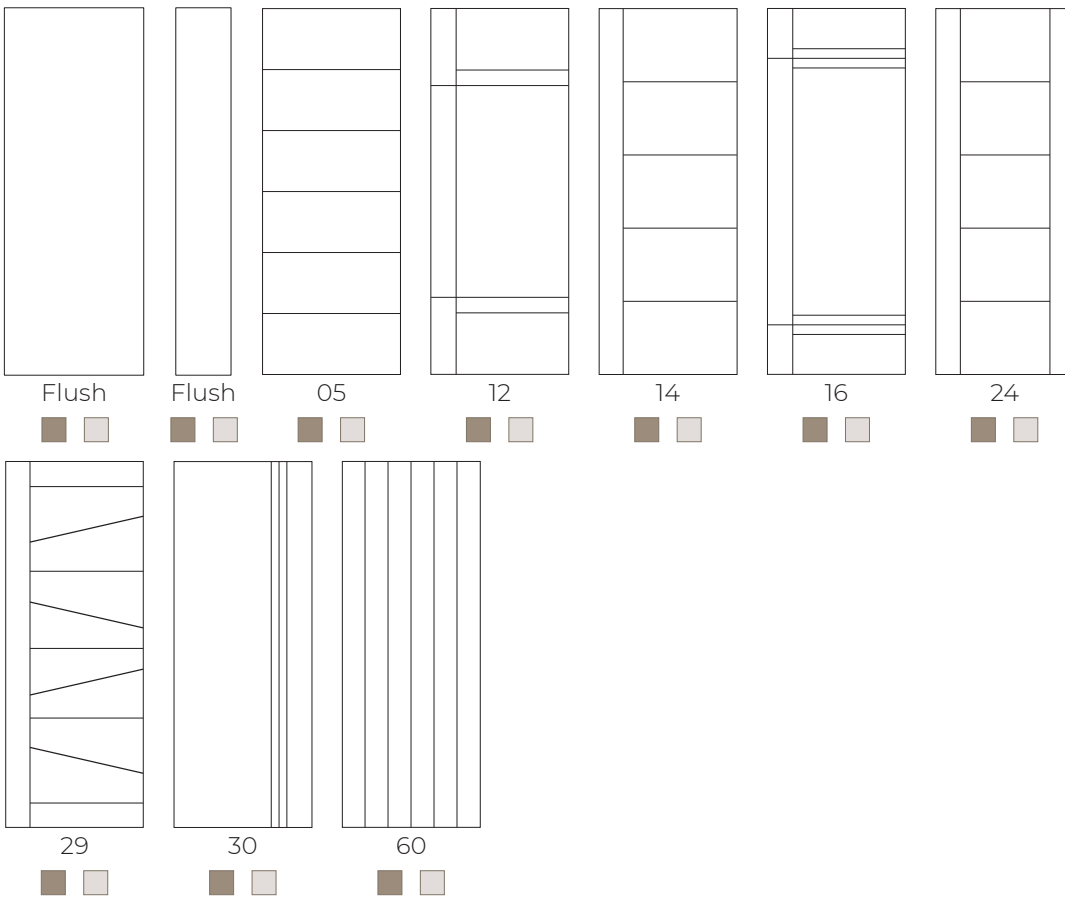

8'0" DOORS

Fine Grain
Satin Smooth

FIBERGLASS DOORS

* Fire Rated options are available in Satin Smooth texture only
Find more in the Product Guide 114-115