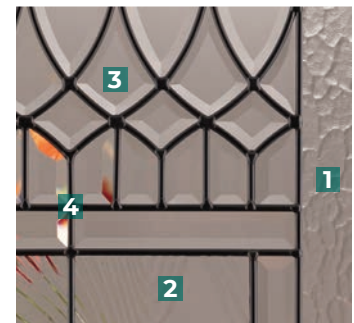

PRIVACY RATING

66⁷/₈ x 13⁷/₈ | 62⁷/₈ x 11⁷/₈

DOORGLASS DECORATIVE

PARIS

WATCH THE VIDEO
or visit odl.com/paris

PRIVACY RATING

1. Arctic Glass
2. Clear Renaissance Glass
3. Clear Bevels
4. Patina Caming

DOORGLASS DECORATIVE