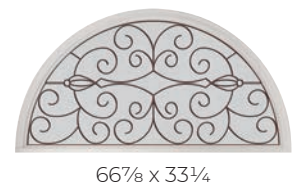

These styles and sizes are available while supplies last