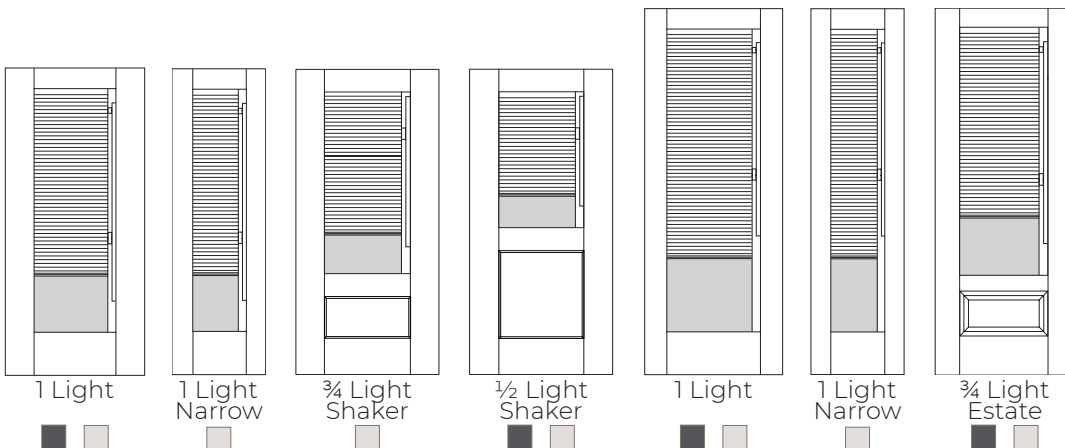

Black Bar

6'8" DOORS

8'0" DOORS

Black
White

FIBERGLASS DOORS

FLUSH GLAZED

BLINDS LOW-E 366

DOOR OPTIONS

White Blinds

Slate Gray Blinds

FIBERGLASS DOORS

SIMULATED DIVIDED LIGHT KITS

Add a modern touch with our wide bar kits or keep things traditional by choosing one of the many narrow-bar configurations. SDLs are sold separately. SDL narrow bar configurations shown are sold as cut to size kits. Wide bar SDLs are sold at 25" lengths for customer to cut to size to desired length to match the door.