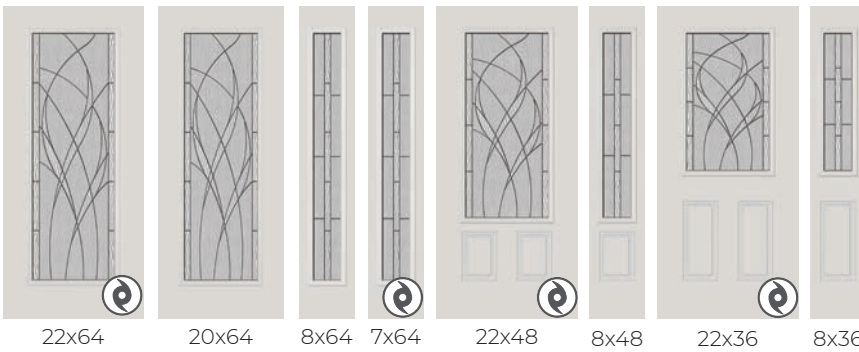

DOORGLASS DECORATIVE