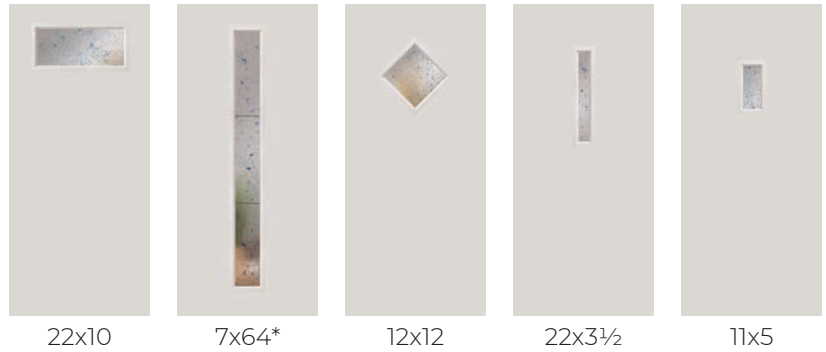

*7x64 has satin nickel caming