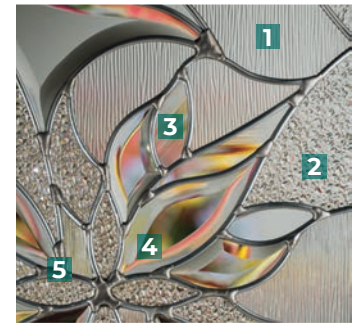

RENEWED IMPRESSIONS

WATCH THE VIDEO
or visit odl.com/renewedimpressions

PRIVACY RATING

1. Streamed Glass
2. Iced Granite Glass
3. Clear Renaissance Glass
4. Clear Bevels
5. Platinum Nickel Caming

DOORGLASS DECORATIVE