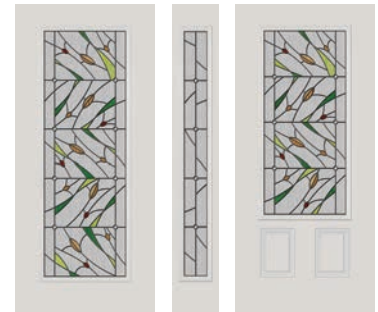

PRIVACY RATING

LAST CHANCE DOORGLASS

* Only 7x64 has caming

These styles and sizes are available while supplies last

MISTIFY WHITE LAST CHANCE

1. Textured Glass
2. White Ceramic Frit

LAST CHANCE DOORGLASS

1. Clear Single Faceted Jewels
2. Streamed Glass
3. Chartreuse Marble Glass
4. Emerald Green Rain Glass
5. Patina Caming
6. Light Amber Marble Glass
7. Ruby Red Softwave Glass
8. Dark Amber Softwave Glass

PRIVACY RATING

22x64

7x64

22x48

22x80

8x80

LAST CHANCE DOORGLASS

These styles and sizes are available while supplies last