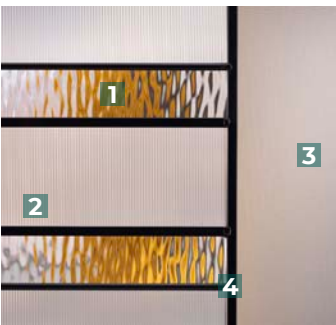

WATCH THE VIDEO
or visit odl.com/neo

NEW **NEO**

1. Clear Soft Wave Glass
2. Thin Reed Glass
3. Micro-Cubed Glass
4. Patina Caming

PRIVACY RATING