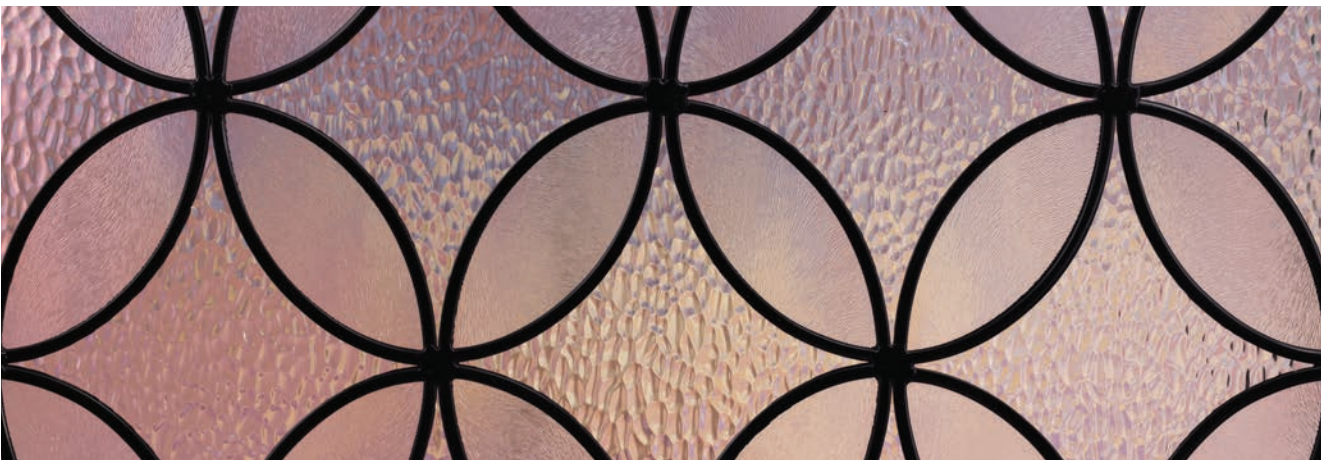

WHAT'S NEW IN DOORGLASS

STYLE & DESIGN

ODL is a leader in decorative doorglass and our assortment of products has grown over the last couple of years with the acquisition of Tru Tech Doors, Verre Select and Robover. With this growth, we have had the pleasure of selecting the best designs from our global portfolio of doorglass.

ODL has added 13 new designs to our doorglass collection. These strikingly beautiful designs range from stunning camed designs to elegant etched privacy glass. We are always looking for ways to enhance our doorglass offering with on trend designs that are what people are looking for.