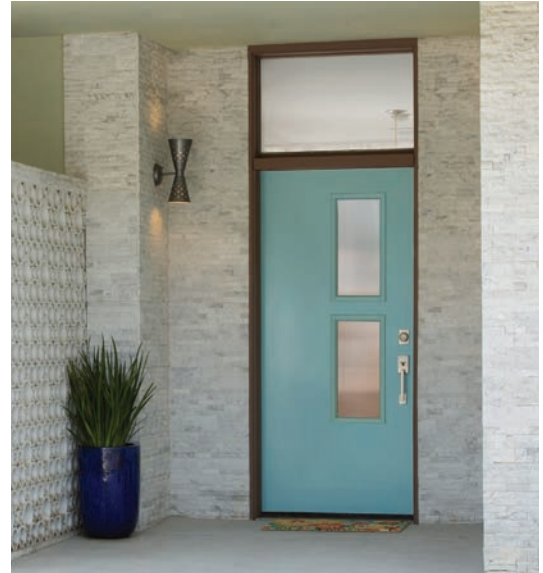

PRIVACY RATING

DOORGLASS PERSPECTIVES

SPOTLIGHTS® DOORGLASS

DESIGN THE DOOR THAT FITS YOUR STYLE

Spotlights are true to the character of your home's aesthetics. A variety of glass designs and textures, including Celebration Ocean, Chinchilla, Circuit, Clear & Low-E, Cubed, Frosted and Rain, and an architecturally authentic modern frame profile create the minimalist aesthetic and functional attributes you're wanting in your home.