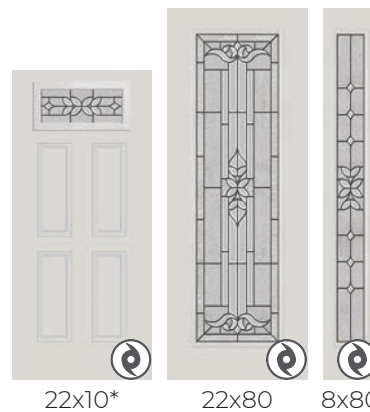

DOORGLASS DECORATIVE

* Impact Rated only
Find more in the Product Guide 120-121