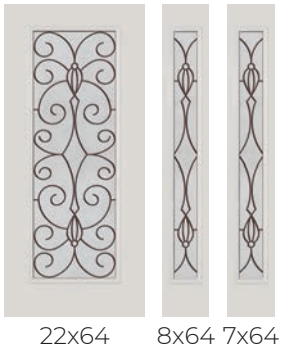

These styles and sizes are available while supplies last