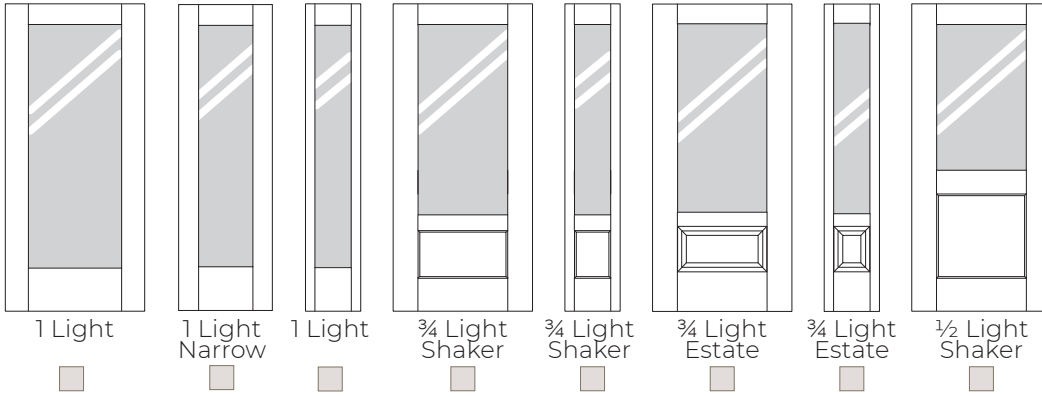

FLUSH GLAZED

CLEAR LOW-E 366

DOOR OPTIONS

FIBERGLASS DOORS