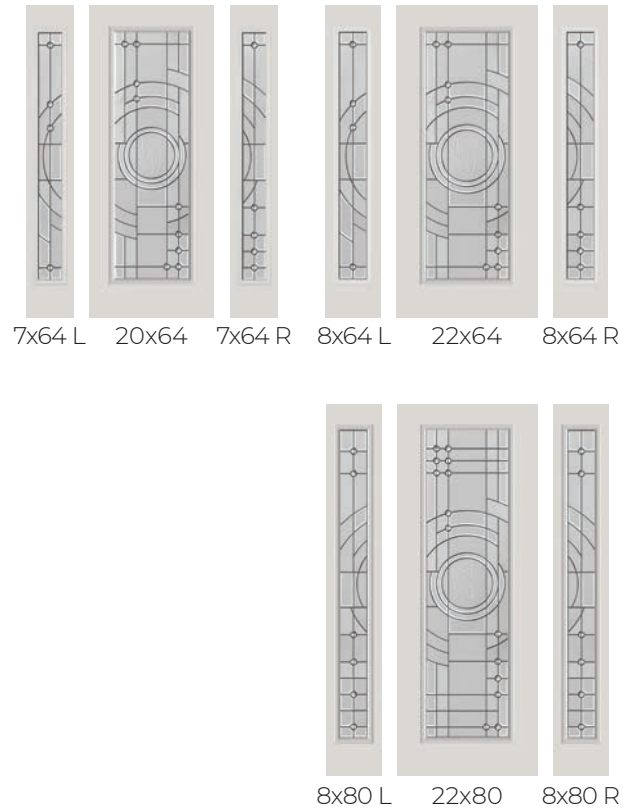

DOORGLASS DECORATIVE