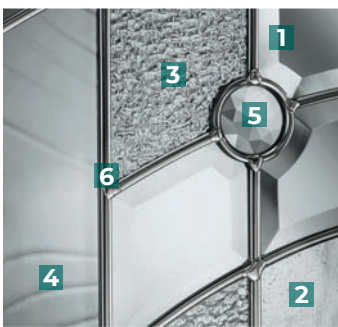

WATCH THE VIDEO
or visit odl.com/entropy

ENTROPY

1. Clear Bevels
2. Clear Seedy Glass
3. Granite Glass
4. Clear Renaissance Glass
5. Clear Jewel
6. Black Chrome Caming

PRIVACY RATING