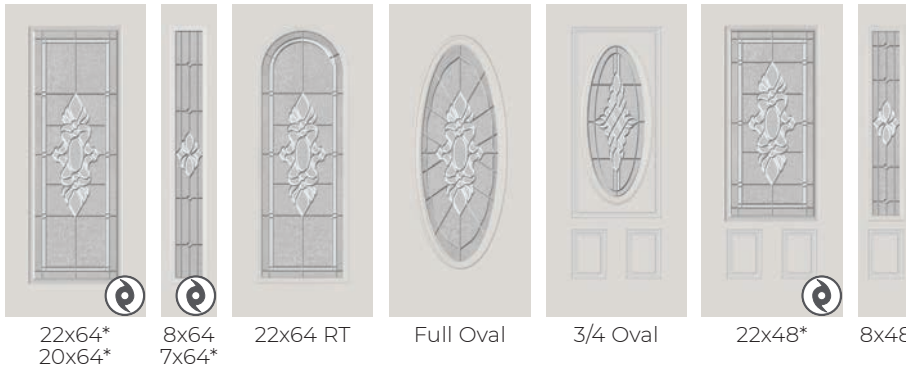

PRIVACY RATING

DOORGLASS DECORATIVE

* Impact Rated available in Platinum Nickel only

** Standard glass available in Satin Nickel only

Find more in the Product Guide 120-121