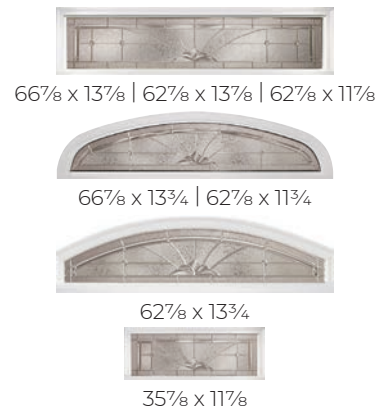

PRIVACY RATING

DOORGLASS DECORATIVE

* Impact Rated available in Platinum Nickel only

** Standard glass available in Satin Nickel only

Find more in the Product Guide 120-121