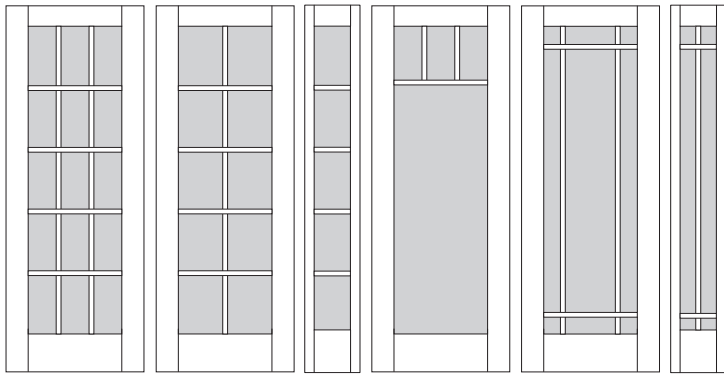

15 Light   10 Light   5 Light   4 Light Arts & Crafts   9 Light Prairie   6 Light Prairie

Tan (Stainable)
White (Paintable)