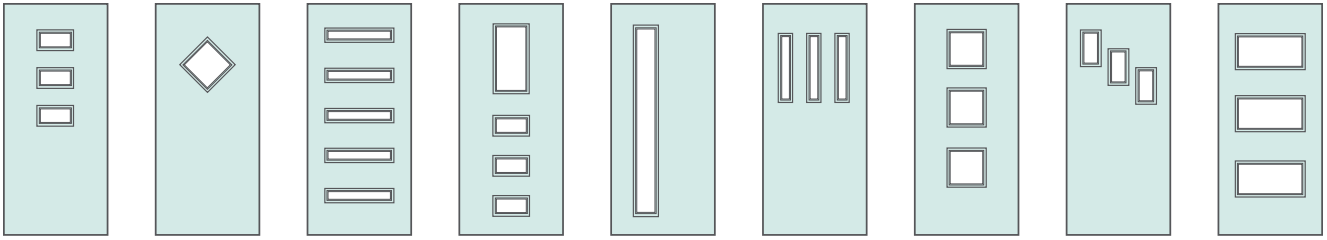

CELEBRATION OCEAN

*7x64 has satin nickel caming