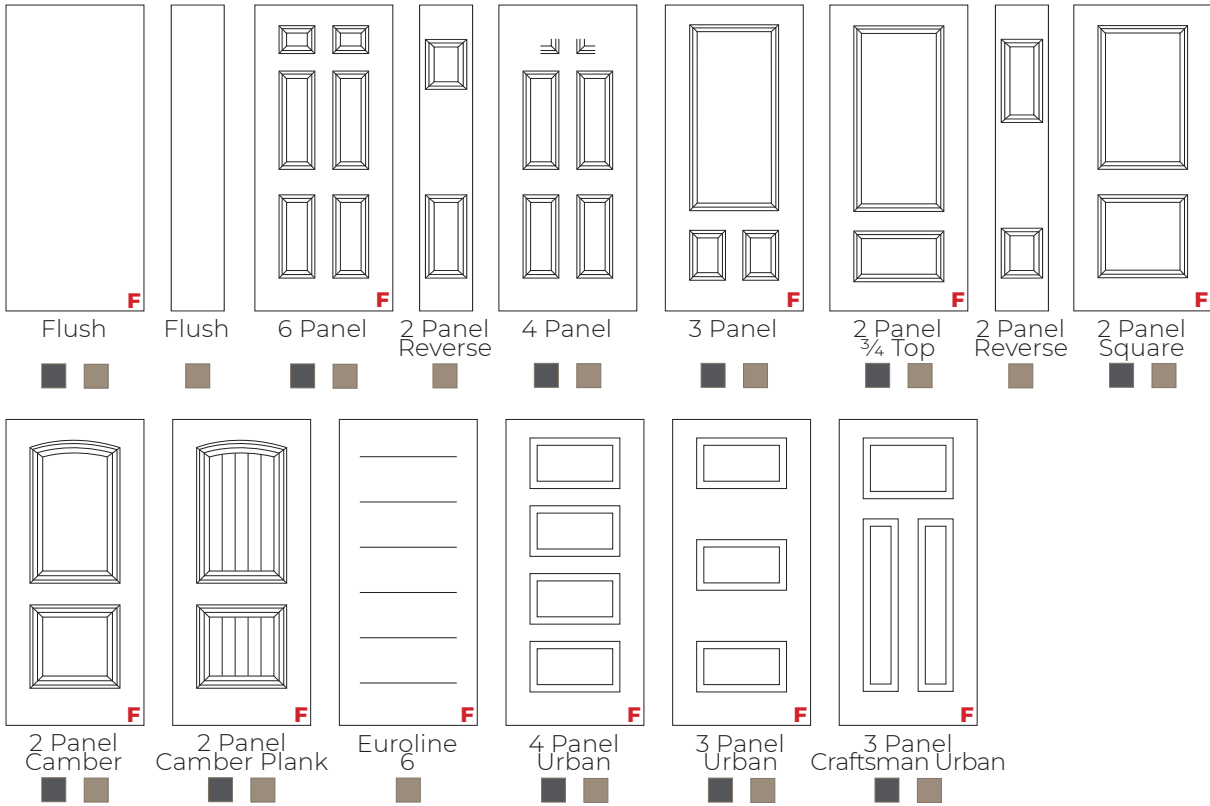

STEEL MARK[®] AND STEEL MARK[®] PLUS

DOOR OPTIONS

All Steel Mark doors are available with either a steel-edge or wood-edge construction. Our high-definition embossments offer a wide variety of panel designs. Select doors are available with a 20-minute fire rating option. Upgrade to a Steel Mark Plus door for a prefinished surface and 20-year warranty versus the standard primed surface and 10-year warranty on Steel Mark doors.

Standard Embossment

HD Embossment

Details Embossment

Urban Embossment

Euroline Embossment

STEEL DOORS

6'8" DOORS

7'0" DOORS

8'0" DOORS

Steel Edge ■
 Wood Edge ■
 Fire Rated Options **F**

STEEL DOORS

*Standard Embossment only
 Find more in the Product Guide 118-119

STEEL PRO®

DOOR OPTIONS

Steel Pro doors offer strength and durability, crafted with 25-gauge steel, wood-edge construction, and a polyurethane foam core, providing a secure entryway. They come primed, awaiting the personal touch of your favorite color.