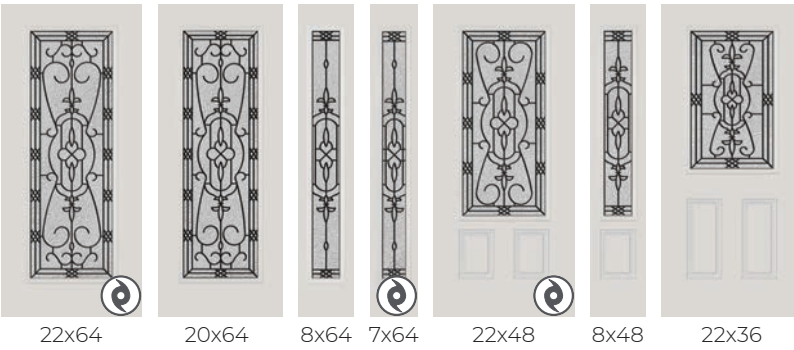

PRIVACY RATING

DOORGLASS DECORATIVE

PRIVACY RATING

1. Arctic Glass
2. Wrought Iron Caming

DOORGLASS DECORATIVE

WATCH THE VIDEO
or visit odl.com/majestic

MAJESTIC

- 1. Gray Soft Wave Glass
- 2. Glue Chip Glass
- 3. Glue Chip Bevels
- 4. Patina Caming
- 5. Platinum Nickel Caming