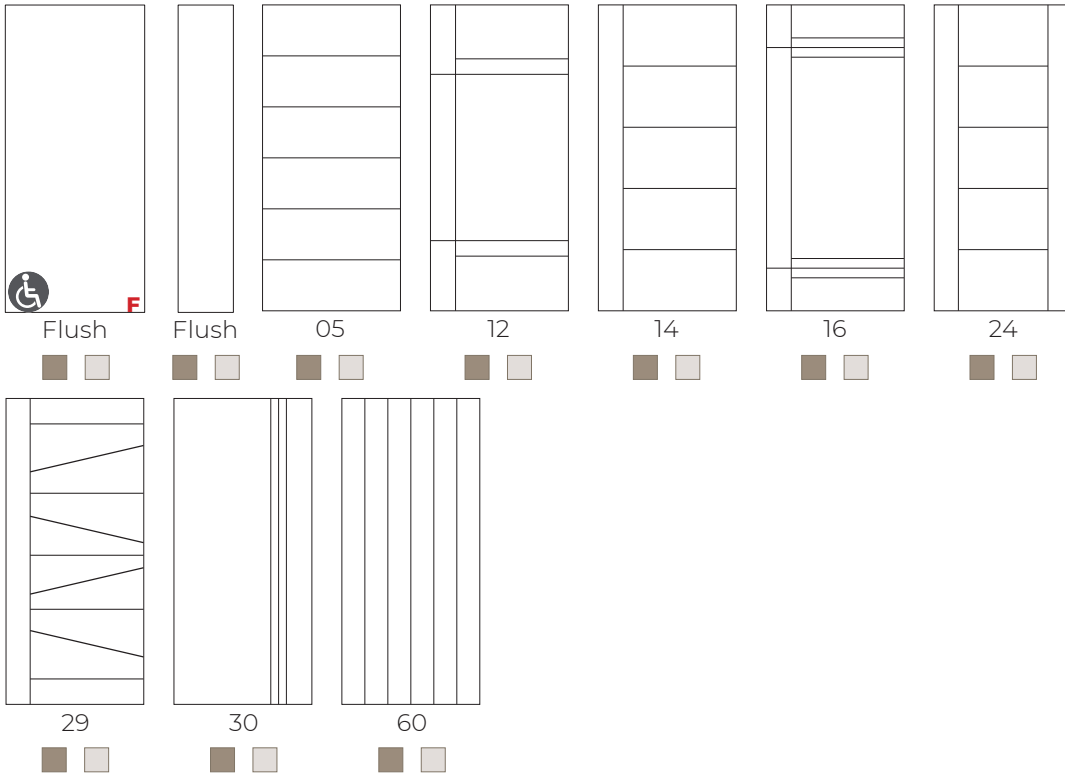

6'8" DOORS

8'0" DOORS

Fine Grain
Satin Smooth

FIBERGLASS DOORS

* Fire Rated options are available in Satin Smooth texture only
Find more in the Product Guide 114-115