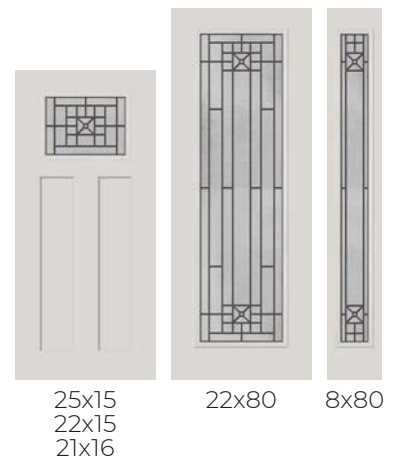

1. Texture enclosed in glass
2. Platinum Nickel Caming

DOORGLASS DECORATIVE

WATCH THE VIDEO
or visit odl.com/courtyard

COURTYARD

- 1. Granite Glass
- 2. Nickel Vein Wrought Iron Caming

PRIVACY RATING

DOORGLASS DECORATIVE