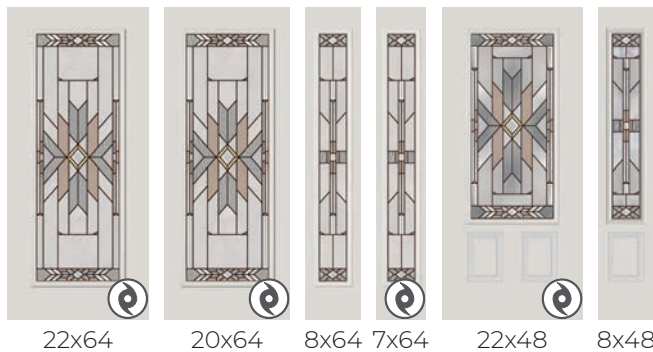

DOORGLASS DECORATIVE