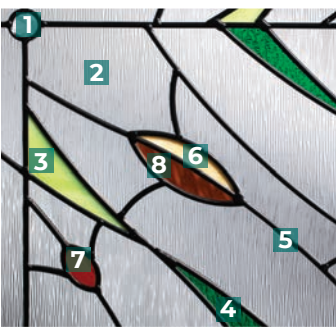

1. Clear Single Faceted Jewels
2. Streamed Glass
3. Chartreuse Marble Glass
4. Emerald Green Rain Glass
5. Patina Caming
6. Light Amber Marble Glass
7. Ruby Red Softwave Glass
8. Dark Amber Softwave Glass

PRIVACY RATING