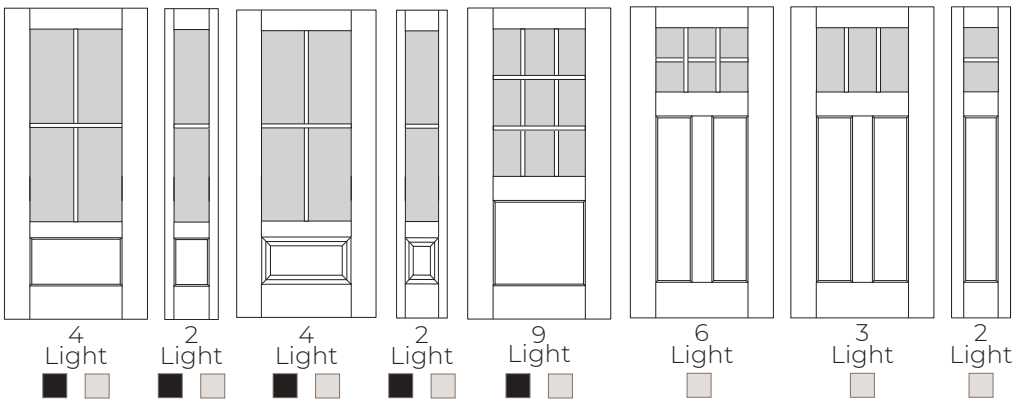

FLUSH GLAZED

AVAILABLE AUGUST 2024

DOOR OPTIONS

GRILLES BETWEEN GLASS LOW-E 366

6'8" DOORS

8'0" DOORS

Black
White

FIBERGLASS DOORS