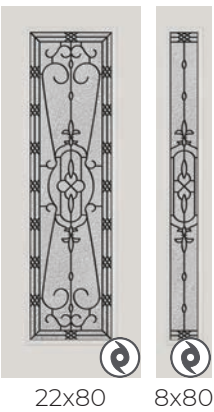

PRIVACY RATING

DOORGLASS DECORATIVE

PRIVACY RATING

1. Arctic Glass
2. Wrought Iron Caming

DOORGLASS DECORATIVE

WATCH THE VIDEO
or visit odl.com/majestic

MAJESTIC

- 1. Gray Soft Wave Glass
- 2. Glue Chip Glass
- 3. Glue Chip Bevels
- 4. Patina Caming
- 5. Platinum Nickel Caming