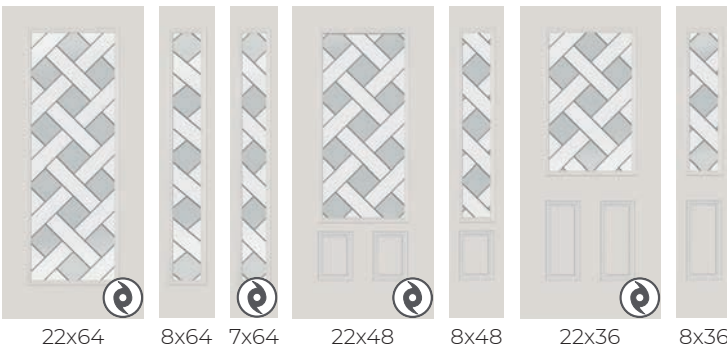

DOORGLASS DECORATIVE