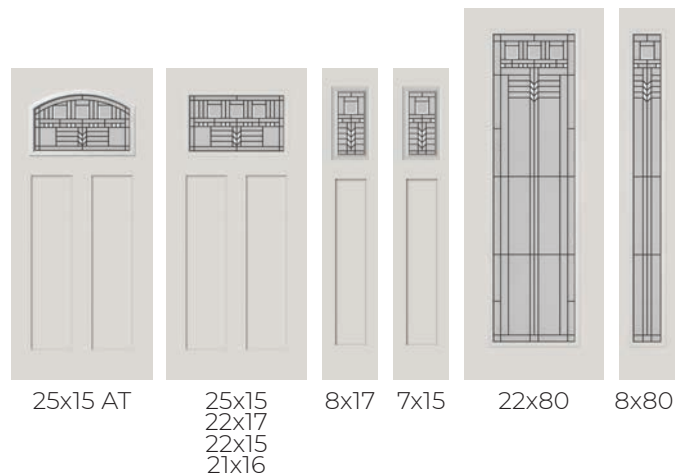

PRIVACY RATING

66⁷/₈ x 13⁷/₈ | 62⁷/₈ x 11⁷/₈

DOORGLASS DECORATIVE

PARIS

WATCH THE VIDEO
or visit odl.com/paris

PRIVACY RATING

1. Arctic Glass
2. Clear Renaissance Glass
3. Clear Bevels
4. Patina Caming

DOORGLASS DECORATIVE