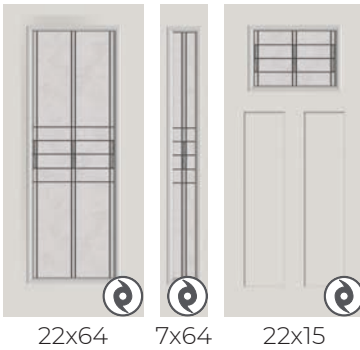

DOORGLASS DECORATIVE