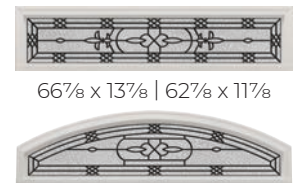

PRIVACY RATING

DOORGLASS DECORATIVE

PRIVACY RATING

1. Arctic Glass
2. Wrought Iron Caming

DOORGLASS DECORATIVE

WATCH THE VIDEO
or visit odl.com/majestic

MAJESTIC

- 1. Gray Soft Wave Glass
- 2. Glue Chip Glass
- 3. Glue Chip Bevels
- 4. Patina Caming
- 5. Platinum Nickel Caming