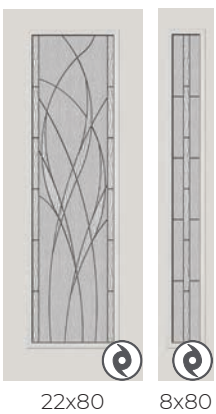

DOORGLASS DECORATIVE