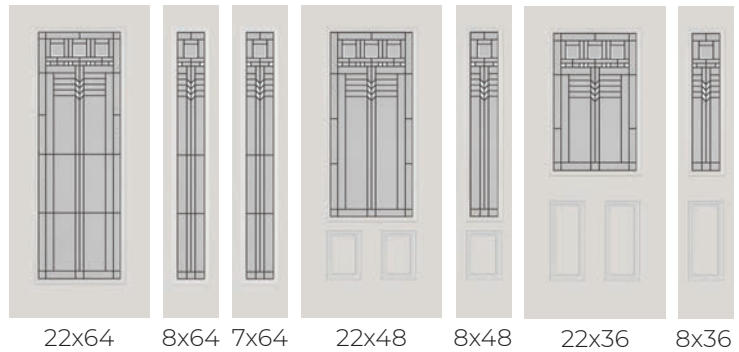

PRIVACY RATING

66⁷/₈ x 13⁷/₈ | 62⁷/₈ x 11⁷/₈

DOORGLASS DECORATIVE

PARIS

WATCH THE VIDEO
or visit odl.com/paris

PRIVACY RATING

1. Arctic Glass
2. Clear Renaissance Glass
3. Clear Bevels
4. Patina Caming

DOORGLASS DECORATIVE