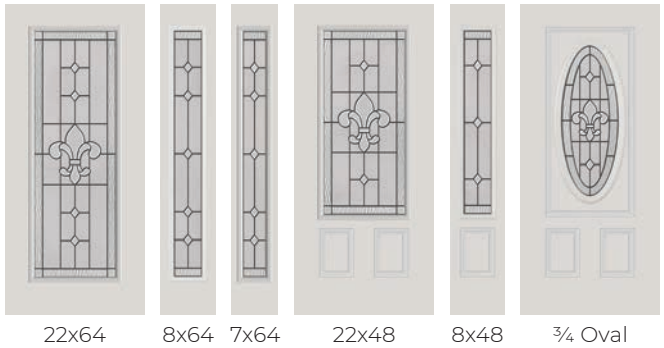

DOORGLASS DECORATIVE