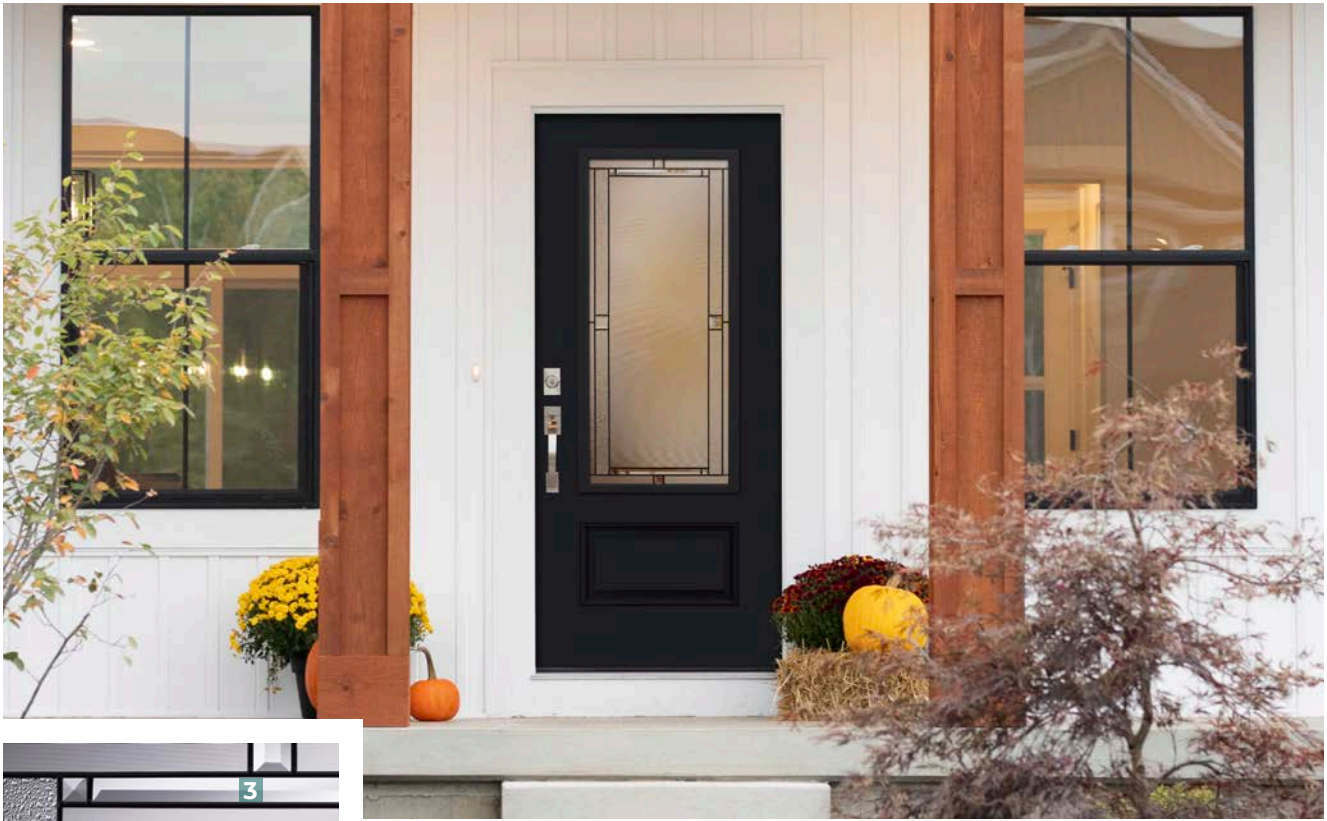

WATCH THE VIDEO
or visit odl.com/metro

NEW METRO

1. Iced Granite Glass
2. Micro-Cubed Glass
3. Clear Bevels
4. Patina Caming

PRIVACY RATING