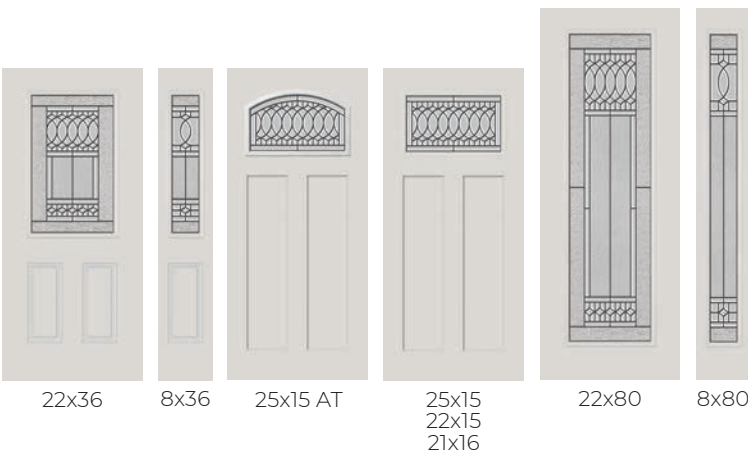

PRIVACY RATING

66⁷/₈ x 13⁷/₈ | 62⁷/₈ x 11⁷/₈

DOORGLASS DECORATIVE

PARIS

WATCH THE VIDEO
or visit odl.com/paris

PRIVACY RATING

1. Arctic Glass
2. Clear Renaissance Glass
3. Clear Bevels
4. Patina Caming

DOORGLASS DECORATIVE