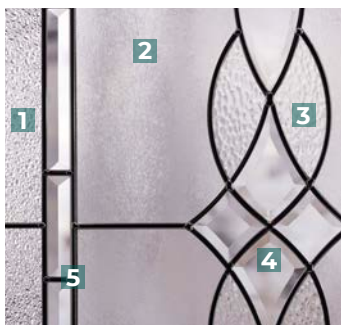

WATCH THE VIDEO
or visit odl.com/prestige

NEW PRESTIGE

1. Iced Granite Glass
2. Chinchilla Glass
3. Hammered Glass
4. Clear Bevels
5. Black Chrome Caming

PRIVACY RATING