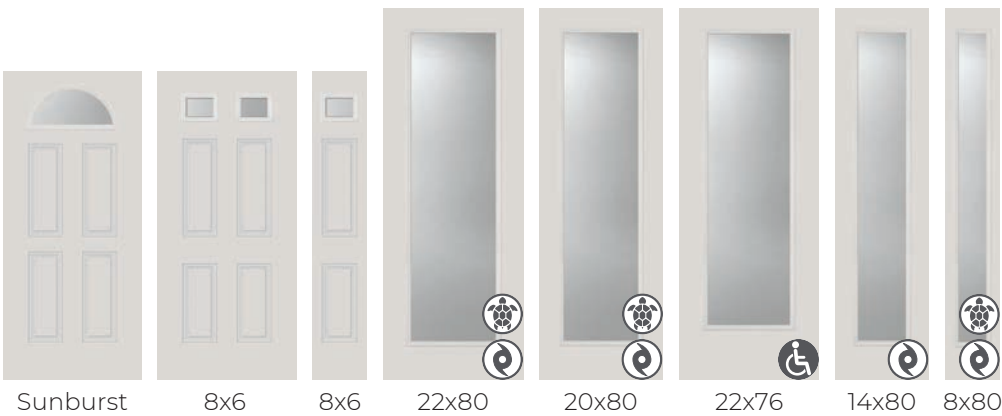

ADA Compliant
Impact Rated
Gray Turtle Glass

DOORGLASS CLEAR & GRAY TURTLE GLASS