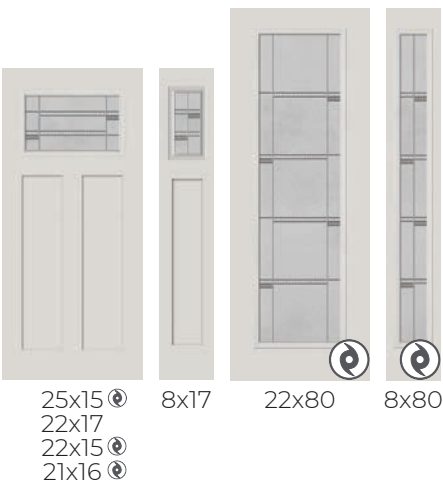

DOORGLASS DECORATIVE