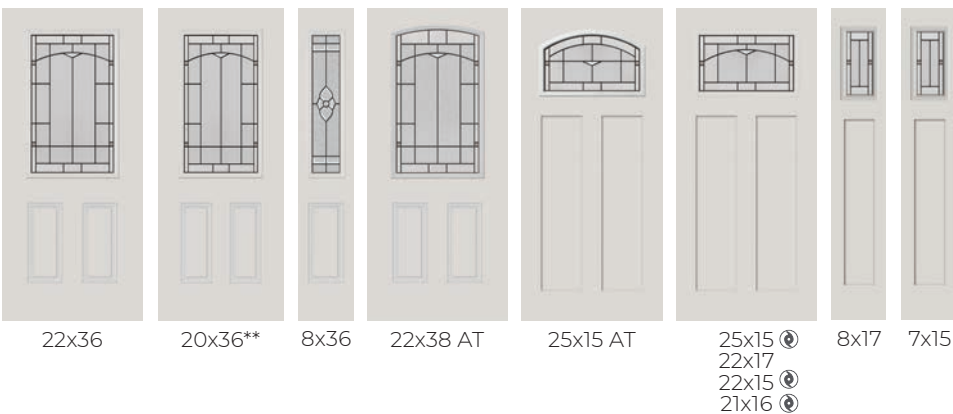

DOORGLASS DECORATIVE