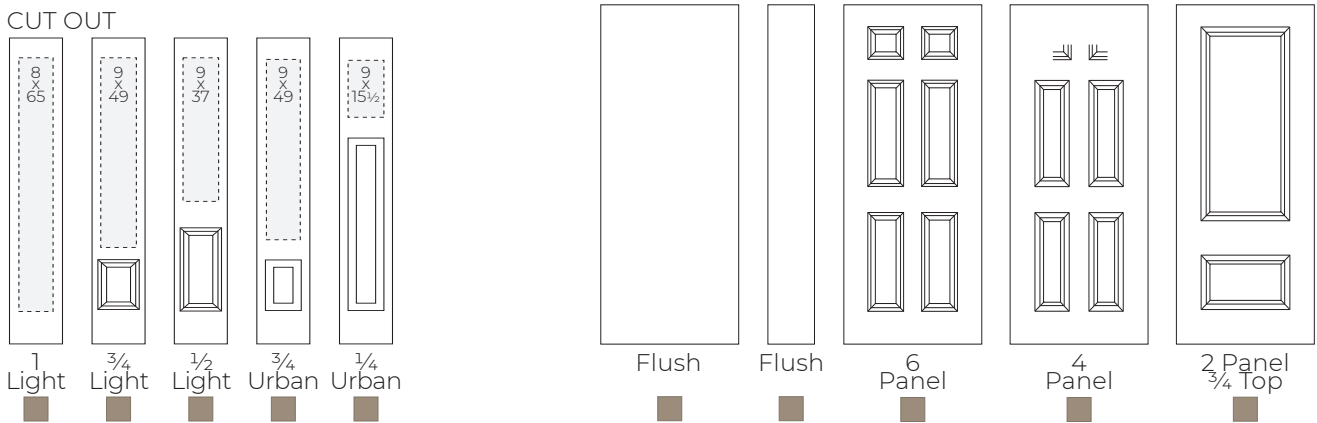

Standard Embossment

HD Embossment

Details Embossment

Urban Embossment

Euroline Embossment

STEEL DOORS

6'8" DOORS

7'0" DOORS