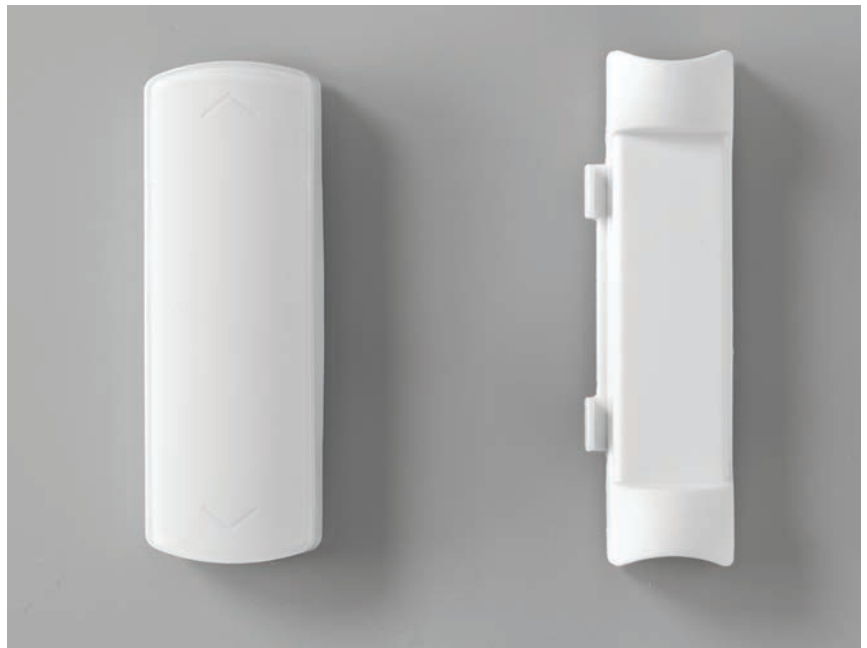

PARTS AND ACCESSORIES

MISSING SOMETHING?

Our Customer Service Team is happy to help you with any item you may need.

SCREWS

SCREW HOLE COVERS

MISCELLANEOUS

ENCLOSED BLINDS OPERATORS

215 E ROOSEVELT AVE
ZEELAND, MI 49464
800.253.3900 · odl.com/catalog