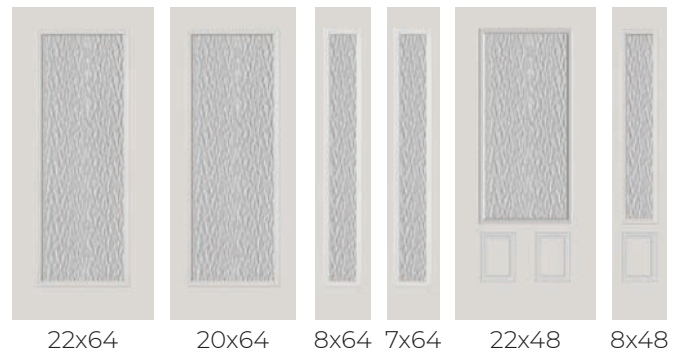

PRIVACY RATING

DOORGLASS PERSPECTIVES

SPOTLIGHTS® DOORGLASS

DESIGN THE DOOR THAT FITS YOUR STYLE

Spotlights are true to the character of your home's aesthetics. A variety of glass designs and textures, including Celebration Ocean, Chinchilla, Circuit, Clear & Low-E, Cubed, Frosted and Rain, and an architecturally authentic modern frame profile create the minimalist aesthetic and functional attributes you're wanting in your home.