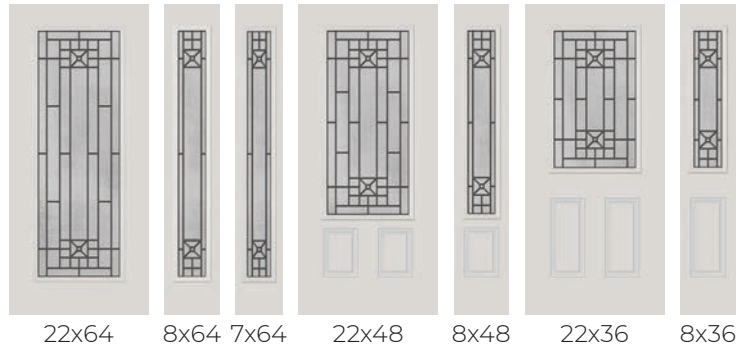

1. Texture enclosed in glass
2. Platinum Nickel Caming

DOORGLASS DECORATIVE

WATCH THE VIDEO
or visit odl.com/courtyard

COURTYARD

- 1. Granite Glass
- 2. Nickel Vein Wrought Iron Caming

PRIVACY RATING

DOORGLASS DECORATIVE