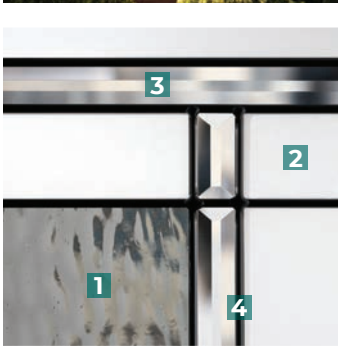

WATCH THE VIDEO
or visit odl.com/vilano

VILANO

1. Gray Bubble Glass
2. Frosted Glass
3. Clear Bevels
4. Patina Caming

PRIVACY RATING