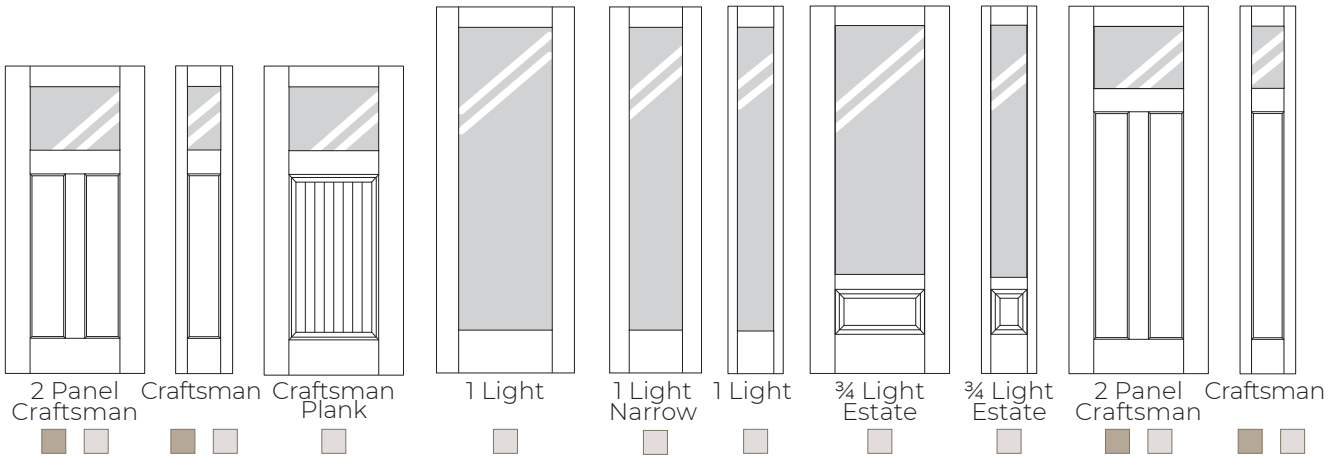

FLUSH GLAZED

CLEAR LOW-E 366

DOOR OPTIONS

FIBERGLASS DOORS