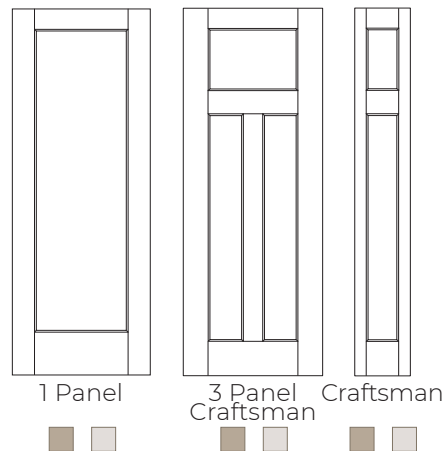

SHAKER

DOOR OPTIONS

Our Shaker door has a clean look with crisp edges, a style which emerged from an arts and crafts movement celebrating the craftsmanship and designs that complement nature with simple lines. This style is also a perfect design for flush glazed doors. That means we have an even greater selection to offer with our well-known insulated glass. It's a deft design approach that eliminates the doorglass frame and provides a clean look with more viewing area.

FIBERGLASS DOORS

6'8" DOORS

8'0" DOORS

DENTIL SHELVES

- Wind Borne Debris
- Rift Cut Texture
- Satin Smooth Texture
- Fire Rated Options **F**
  (Fire Rated versions are not WBD certified)