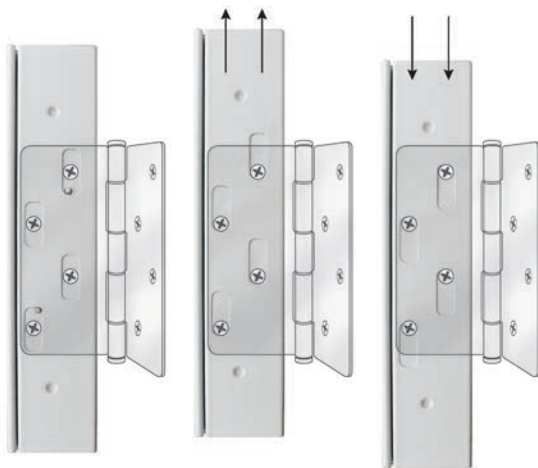

STEEL DOORS

DOOR OPTIONS

In our diverse steel door lineup, we cater to both traditional and modern preferences, offering a wide array of panel details. Whether you prioritize cost-effectiveness or seek a door with numerous features, our selection ensures you'll find the perfect fit for your entryway.

Wood edge and steel edge details.

ADJUSTABLE HINGE PREP FOR STEEL-EDGE DOORS

Adjusting the door during normal pre-hanging and installation should not be necessary since the door leaves the factory with the hinge reinforcements pre-set at correct locations. However, during the lifetime of the door it may become necessary to adjust the door due to the normal settling of the house. Having a door with an adjusting hinge feature is perfect for this situation.