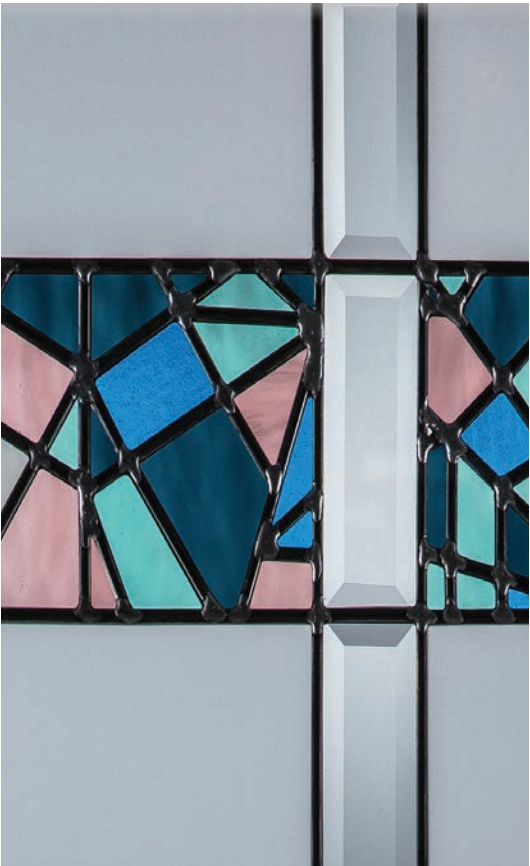

DESIGN & SIZING

Whether you have a custom design or a unique size, our team of experts build one piece of glass at a time with impeccable attention to detail.

CUSTOM SOLUTIONS DESIGN & SIZING