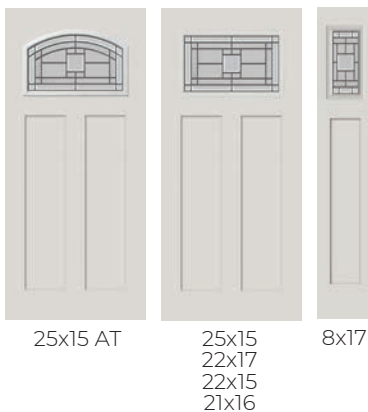

DOORGLASS DECORATIVE

MONTEREY

WATCH THE VIDEO
or visit odl.com/monterey

PRIVACY RATING

1. Micro-Granite Glass
2. Granite Glass
3. Clear Bevels
4. Patina Caming
5. Satin Nickel Caming

DOORGLASS DECORATIVE

66⁷/₈ x 13⁷/₈