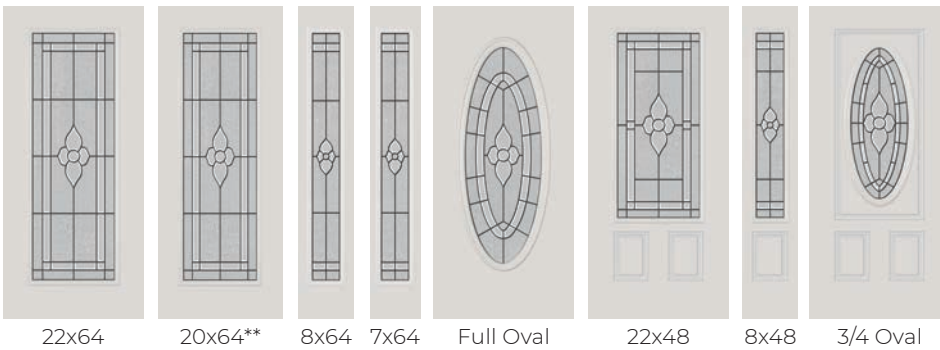

DOORGLASS DECORATIVE