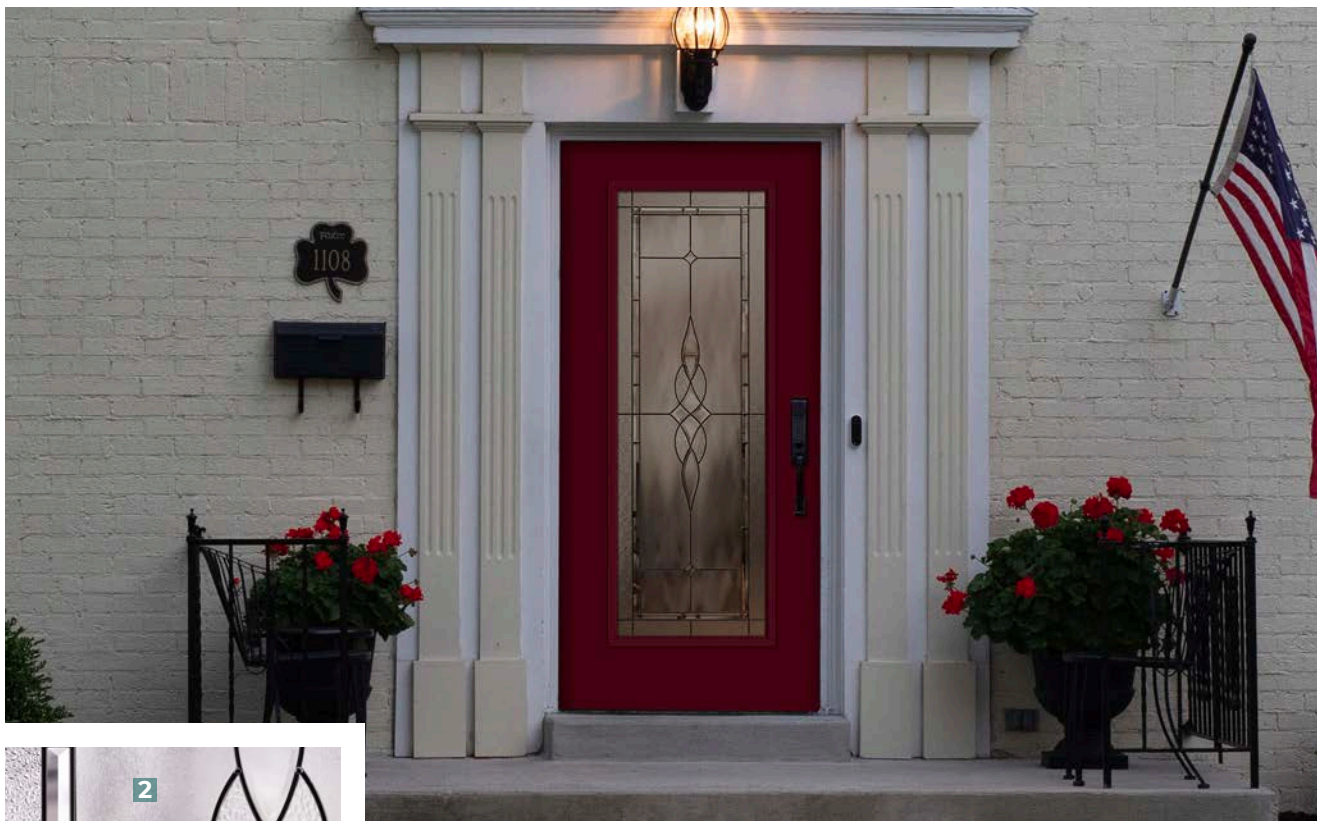

WATCH THE VIDEO
or visit odl.com/prestige

NEW PRESTIGE

1. Iced Granite Glass
2. Chinchilla Glass
3. Hammered Glass
4. Clear Bevels
5. Black Chrome Caming

PRIVACY RATING