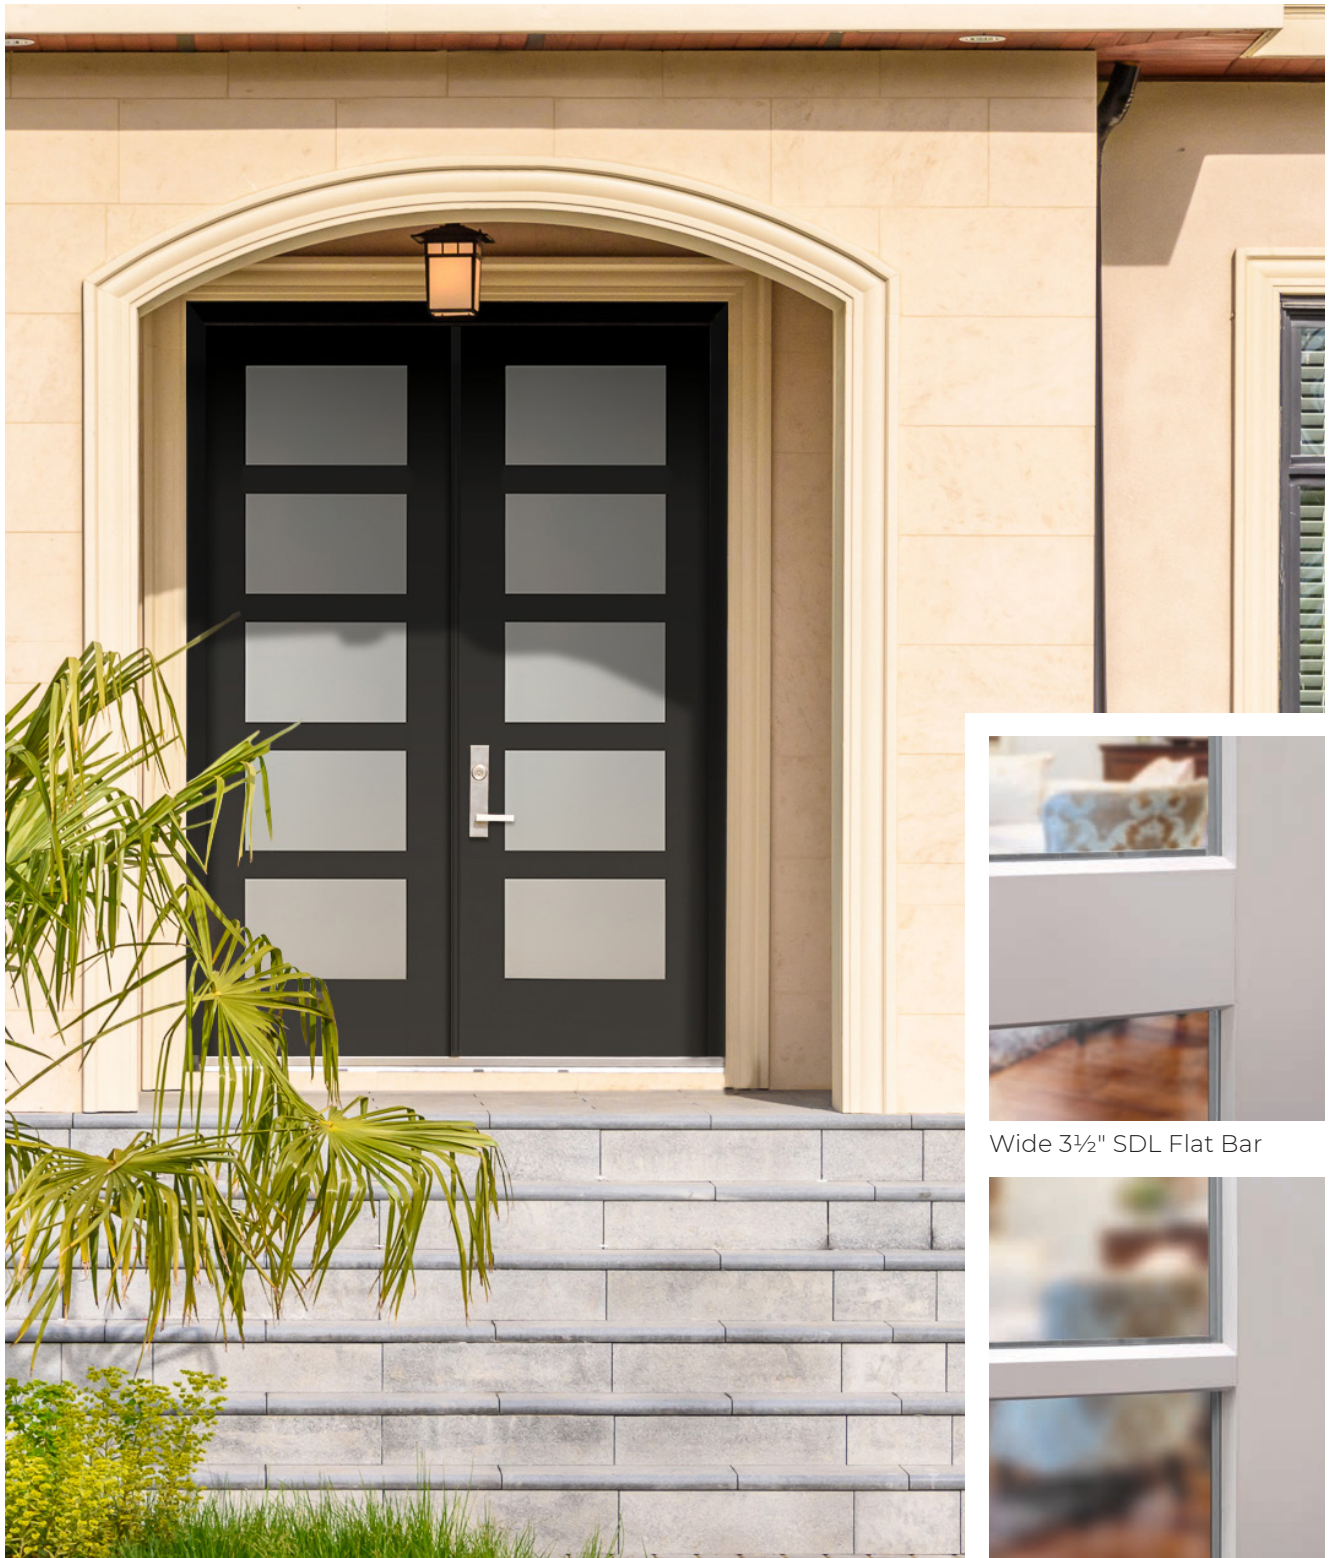

Narrow 1⅞" SDL Bar

SIMULATED DIVIDED LIGHT KITS

Add a modern touch with our wide bar kits or keep things traditional by choosing one of the many narrow-bar configurations. SDLs are sold separately. SDL narrow bar configurations shown are sold as cut to size kits. Wide bar SDLs are sold at 25" lengths for customer to cut to size to desired length to match the door.

FIBERGLASS DOORS