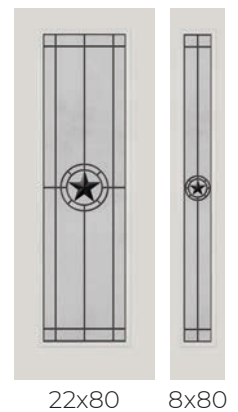

ELEGANT STAR

- 1. Micro-Granite Glass
- 2. Black Wrought Iron Caming

PRIVACY RATING

62⁷/₈ x 13⁷/₈

DOORGLASS DECORATIVE

PRIVACY RATING

1. Chinchilla Glass
2. Granite Glass
3. Clear Bevels
4. Clear Glass
5. Patina Caming