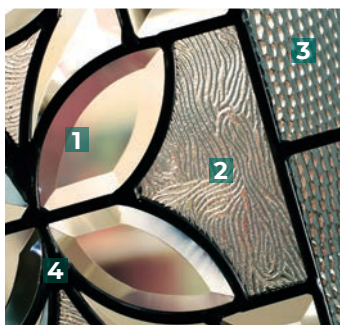

PRIVACY RATING

1. Clear Bevels
2. Hammered Glass
3. Granite Glass
4. Satin Nickel Caming

DOORGLASS DECORATIVE

62⁷/₈ x 13⁷/₈

WATCH THE VIDEO
or visit odl.com/cadence

CADENCE

- 1. Clear Bevels
- 2. Ripple Glass
- 3. Hammered Glass
- 4. Patina Caming