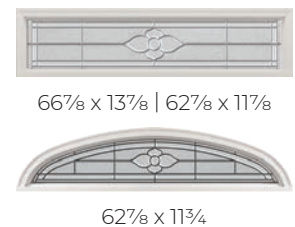

DOORGLASS DECORATIVE