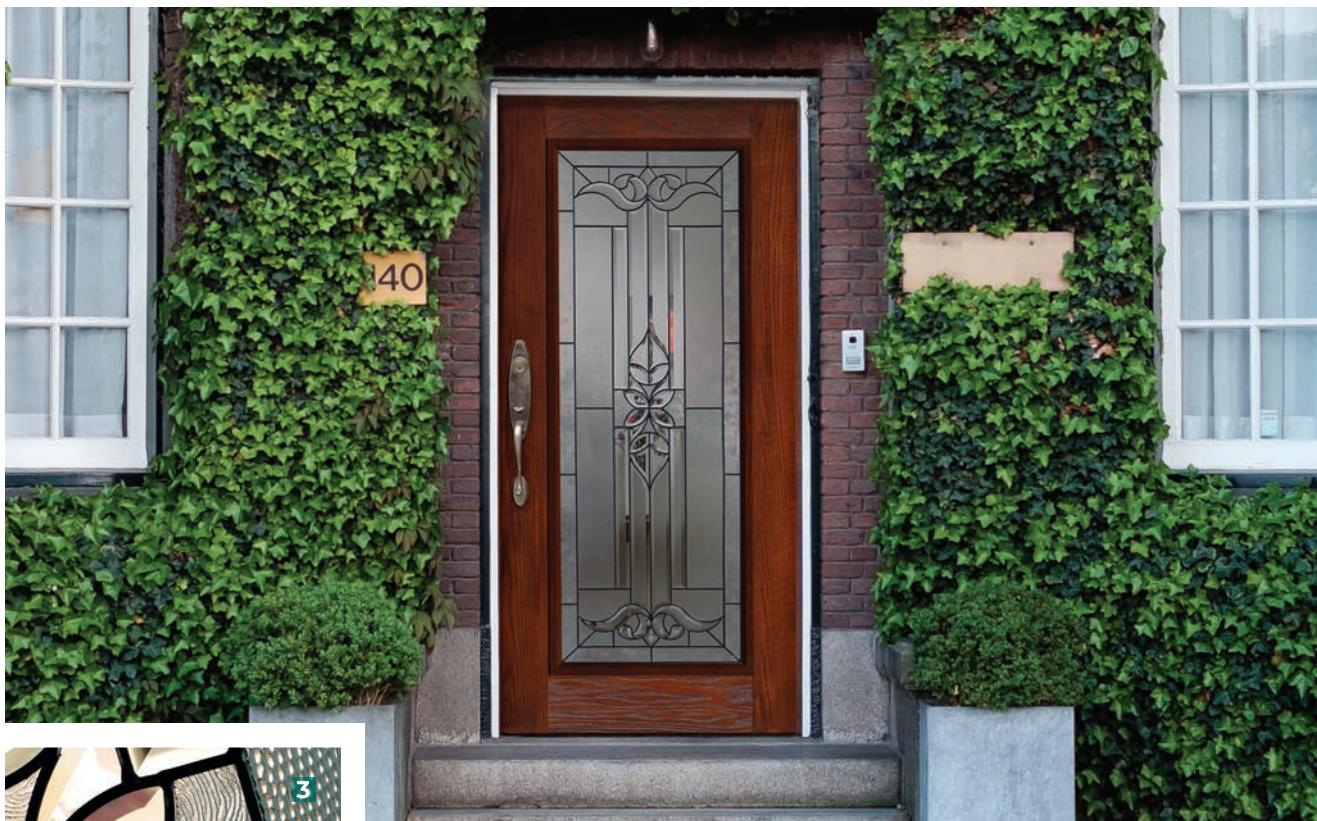

PRIVACY RATING

1. Clear Bevels
2. Hammered Glass
3. Granite Glass
4. Satin Nickel Caming

DOORGLASS DECORATIVE

62⁷/₈ x 13⁷/₈

WATCH THE VIDEO
or visit odl.com/cadence

CADENCE

- 1. Clear Bevels
- 2. Ripple Glass
- 3. Hammered Glass
- 4. Patina Caming