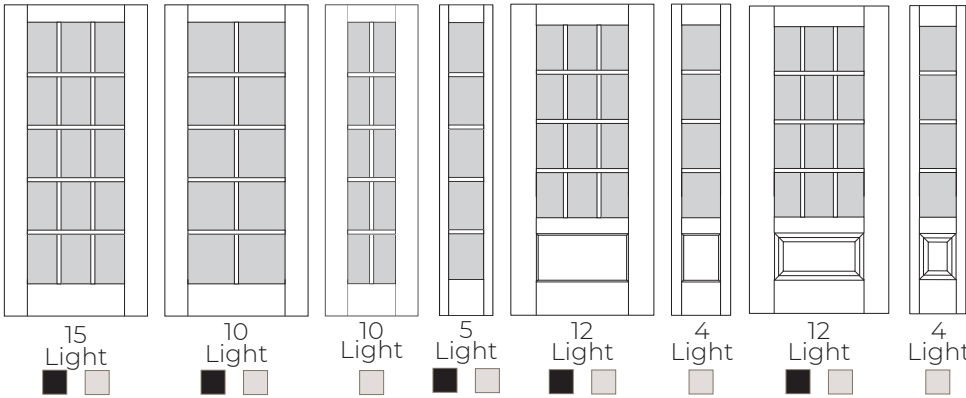

FLUSH GLAZED

AVAILABLE AUGUST 2024

DOOR OPTIONS

GRILLES BETWEEN GLASS LOW-E 366

6'8" DOORS

8'0" DOORS

Black
White

FIBERGLASS DOORS