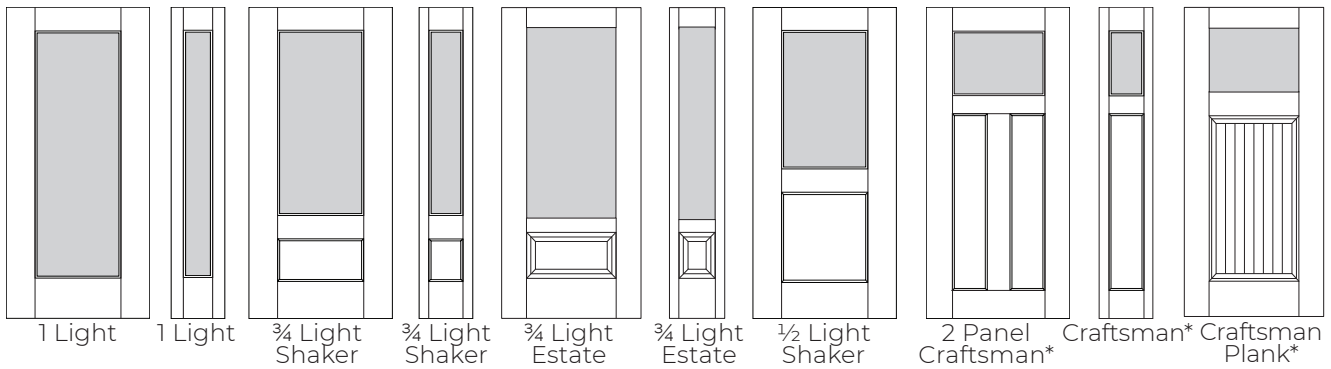

BLANCA LOW-E 366

MICRO-GRANITE LOW-E 366

RAIN LOW-E 366

VAPOR LOW-E 366

6'8" DOORS

8'0" DOORS

* Available in Micro-Granite, Rain, and Vapor only
Find more in the Product Guide 116