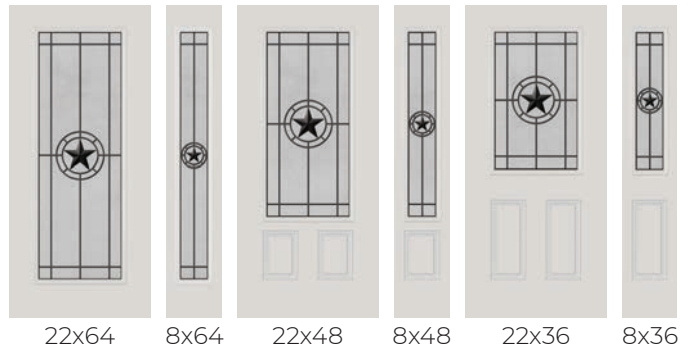

WATCH THE VIDEO
or visit odl.com/elegantstarwroughtiron

ELEGANT STAR

1. Micro-Granite Glass
2. Black Wrought Iron Caming

PRIVACY RATING

62⁷/₈ x 13⁷/₈

DOORGLASS DECORATIVE