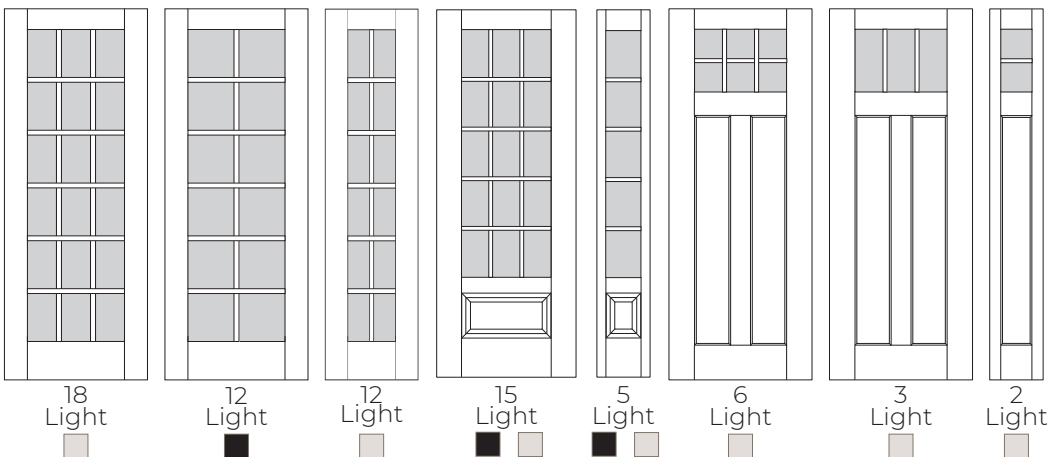

8'0" DOORS

Black
White

FIBERGLASS DOORS