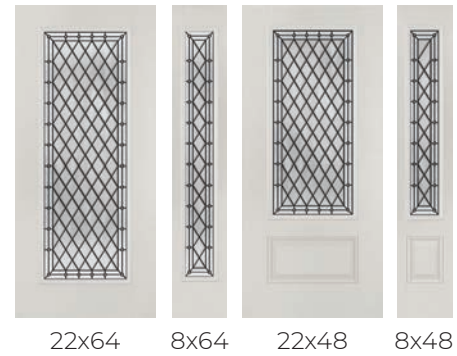

DOORGLASS DECORATIVE

WATCH THE VIDEO
or visit odl.com/sterling

NEW STERLING

1. Iced Granite Glass
2. Chinchilla Bevels
3. Clear Jewel
4. Patina Caming

PRIVACY RATING

DOORGLASS DECORATIVE

PRIVACY RATING

1. Bronze Seedy Glass
2. Thin Reed Glass
3. Micro-Granite Glass
4. Clear Bevels
5. Patina Caming