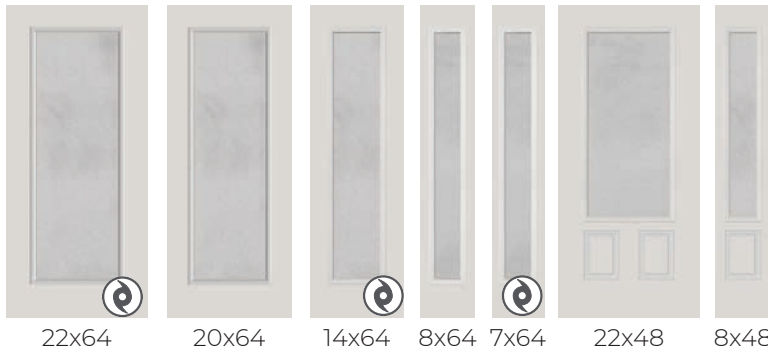

DOORGLASS PERSPECTIVES