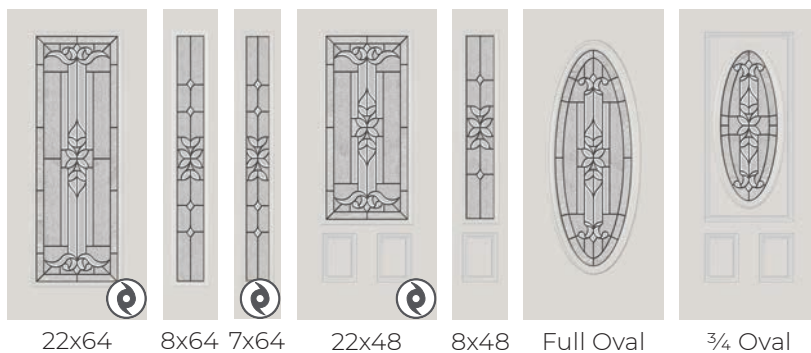

66⁷/₈ x 33³/₄