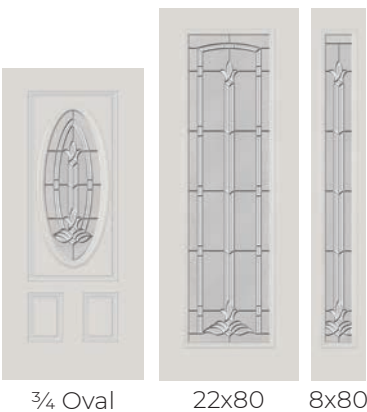

PRIVACY RATING

1. Clear Bevels
2. Hammered Glass
3. Granite Glass
4. Satin Nickel Caming

DOORGLASS DECORATIVE

62⁷/₈ x 13⁷/₈

WATCH THE VIDEO
or visit odl.com/cadence

CADENCE

- 1. Clear Bevels
- 2. Ripple Glass
- 3. Hammered Glass
- 4. Patina Caming