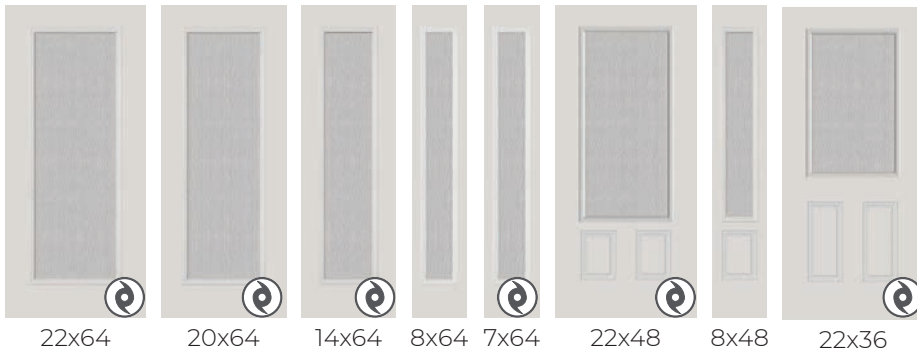

DOORGLASS PERSPECTIVES