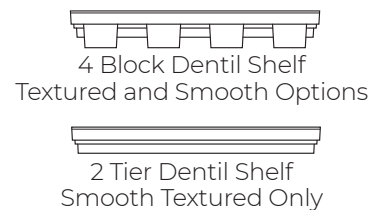

FIBERGLASS DOORS

6'8" DOORS

8'0" DOORS

DENTIL SHELVES

- Wind Borne Debris 
- Rift Cut Texture 
- Satin Smooth Texture 
- Fire Rated Options **F**
(Fire Rated versions are not WBD certified)

FLUSH GLAZED

CLEAR LOW-E 366