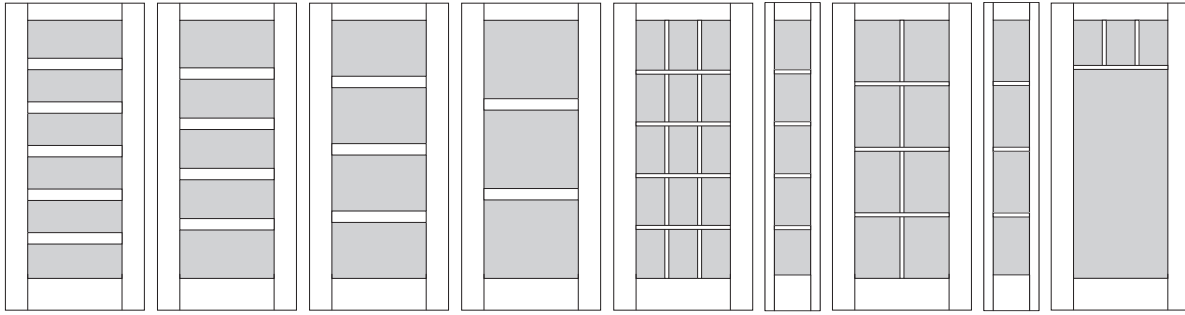

White Blinds

Slate Gray Blinds

FIBERGLASS DOORS

SIMULATED DIVIDED LIGHT KITS

Add a modern touch with our wide bar kits or keep things traditional by choosing one of the many narrow-bar configurations. SDLs are sold separately. SDL narrow bar configurations shown are sold as cut to size kits. Wide bar SDLs are sold at 25" lengths for customer to cut to size to desired length to match the door.

FIBERGLASS DOORS

Wide 3½" SDL Flat Bar

Narrow 1⅞" SDL Bar

6'8" DOORS

WIDE SDL BARS

6 Light 5 Light 4 Light 3 Light 15 Light 5 Light 8 Light 4 Light 4 Light Arts & Crafts

9 Light Prairie 6 Light Prairie 12 Light 4 Light 6 Light 3 Light 9 Light Prairie 6 Light Prairie 9 Light 4 Light 9 Light Prairie