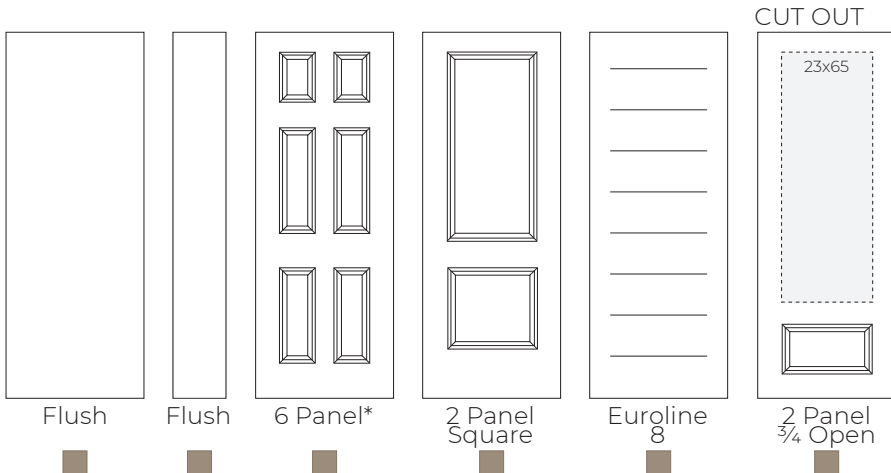

8'0" DOORS

Steel Edge ■
Wood Edge ■
Fire Rated Options **F**

STEEL DOORS

*Standard Embossment only
Find more in the Product Guide 118-119