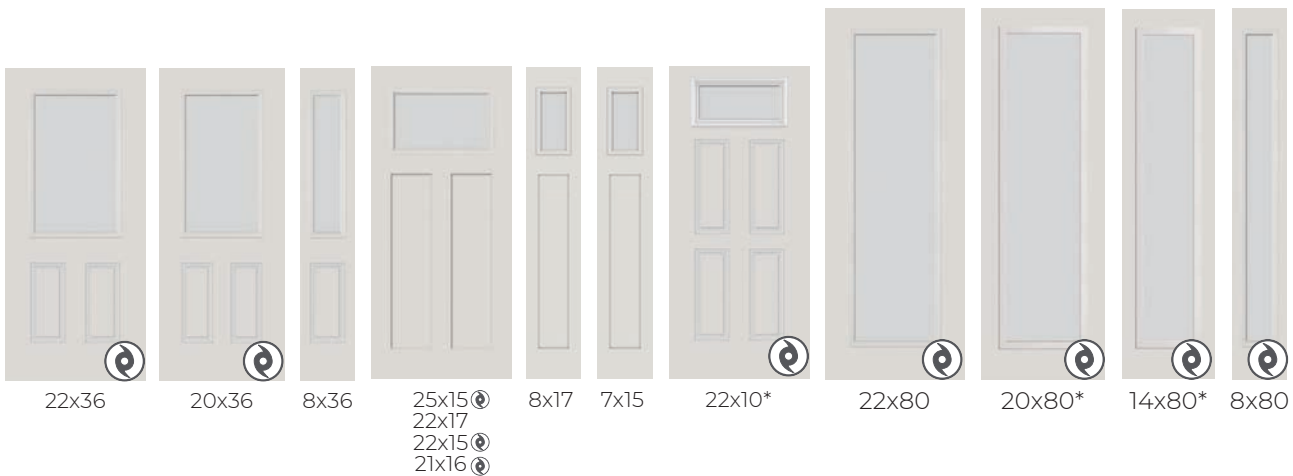

DOORGLASS LIGHTSCAPES