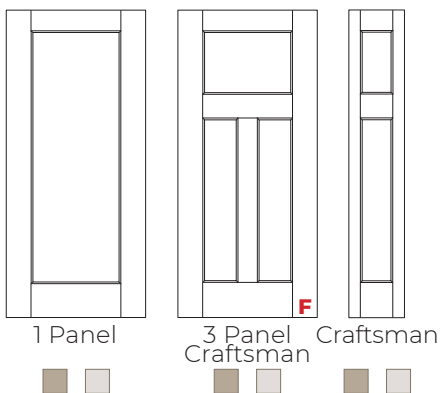

SHAKER

DOOR OPTIONS

Our Shaker door has a clean look with crisp edges, a style which emerged from an arts and crafts movement celebrating the craftsmanship and designs that complement nature with simple lines. This style is also a perfect design for flush glazed doors. That means we have an even greater selection to offer with our well-known insulated glass. It's a deft design approach that eliminates the doorglass frame and provides a clean look with more viewing area.

FIBERGLASS DOORS

6'8" DOORS

8'0" DOORS

DENTIL SHELVES

- Wind Borne Debris
- Rift Cut Texture
- Satin Smooth Texture
- Fire Rated Options **F**
  (Fire Rated versions are not WBD certified)