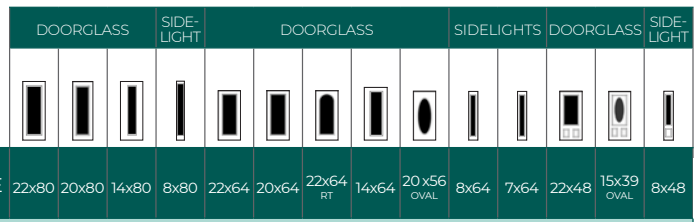

STYLIZED DOORGLASS

PRODUCT GUIDES STYLIZED DOORGLASS

DESIGN	PG	CAMING/ FINISH	PRIVACY LEVEL	PRICE	DOORGLASS		SIDE- LIGHT	DOORGLASS				SIDELIGHTS		DOORGLASS		SIDE- LIGHT		
					22x80	20x80	14x80	8x80	22x64	20x64	22x64 RT	14x64	20x56 OVAL	8x64	7x64	22x48	15x39 OVAL	8x48
DECORATIVE DOORGLASS																		
BAY POINT	26	Patina	Med	$$	■●			■●	■●						■●			
BERKLEY	27	Patina	Low	$$$											■	■	■	
BRISTOL	28	Satin Nickel	Med	$$	■			■	■	■				■	■	■	■	
CADENCE	29	Patina	Med	$$$$	■●			■●	■●				■	■	■●	■●	■	
CALANDRA	30	Black Chrome	High	$$$					■					■	■		■	
CARROLLTON	31	Patina	Low	$$					■					■	■	■	■	
CELEBRATION OCEAN	32	Platinum Nickel	Low	$										■●				
COURTYARD	33	Nickel Vein WI	Max	$$	■			■	■					■	■	■	■	
CROSSWALK	34	Platinum Nickel	High	$	■●			■●	■●	●				■	■●	■●	■	
DORIAN	35	Black Aluminum	High	$$$	■●			■●	■●					■	■●	■●	■	
		Silver Aluminum	High	$$$	■●			■●	■●					■	■●	■●	■	
ELEGANT STAR	36	Patina	Low	$$	■			■	■					■	■	■	■	
	36	Platinum Nickel	Low	$$					■					■	■	■	■	
	37	Black WI	Max	$$	■			■	■					■		■	■	
EMPIRE	38	Patina	High	$$$											■		■	
ENTROPY	39	Black Chrome	Low	$$$$	■			■	■	■				■	■			
GENEVA	40	Black WI	Max	$$$					■					■	■	■	■	
GRACE	41	Patina	High	$	■			■	■				■	■	■	■	■	
		Platinum Nickel	High	$	■●			■●	■●					■	■	■●	■	■
HEIRLOOMS	42	Brass	Med	$$$					■	■	■		■	■	■	■	■	
		Platinum Nickel	Med	$$$	●			●	●	●				●	●			
		Satin Nickel	Med	$$$	■			■	■	■	■			■	■	■	■	
HIGH POINT	43	Patina	High	$$$					■					■		■	■	
JACINTO	44	Black WI	High	$$$	■●			■●	■●	■				■	■●	■●	■	
MAJESTIC	45	Patina	Med	$					■					■	■			
		Platinum Nickel	Med	$	■●			■●	■●	■●				■	■●	■	■	
MARGATE	46	Platinum Nickel	Max	$$$	■●			■●	■●					■	■●	■●	■	
METRO	47	Patina	Max	$$$											■		■	
MISTIFY BLACK	48	Ceramic frit	Low	$	■●			■●	■●					■	■●	■●	■	
MOHAVE	49	Oil-Rubbed Bronze	Med	$$$	■●			■●	■●	■●				■	■●	■●	■	
MONTEREY	50	Patina	High	$$$					■					■	■	■	■	
		Satin Nickel	High	$$$					■					■	■	■	■	
NEO	51	Patina	High	$$$											■		■	
NOUVEAU	52	Patina	Low	$$					■				■	■	■	■	■	
		Platinum Nickel	Low	$$					■	■			■	■	■	■	■	
OAK PARK	53	Patina	Low	$$$	■			■	■					■	■	■	■	
PARIS	54	Patina	Med	$$$$	■			■	■					■	■	■	■	
PRESTIGE	55	Black Chrome	High	$$$					■					■	■		■	
RENEWED IMPRESSIONS	56	Platinum Nickel	Med	$$$	■●			■●	■●	●				■	■●		■	
STERLING	57	Patina	High	$$$$				■						■		■	■	
TOPAZ	58	Patina	Max	$					■●	■				■	■●	■	■	
VILANO	59	Patina	High	$$$	■●			■●	■●					■	■●	■●	■	
WATERSIDE	60	Black Chrome	High	$$$	■●			■●	■●	■				■	■●	■●	■