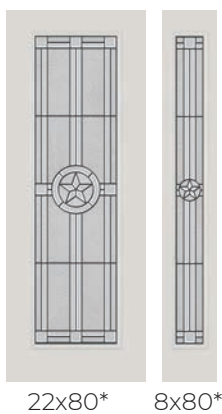

DOORGLASS DECORATIVE