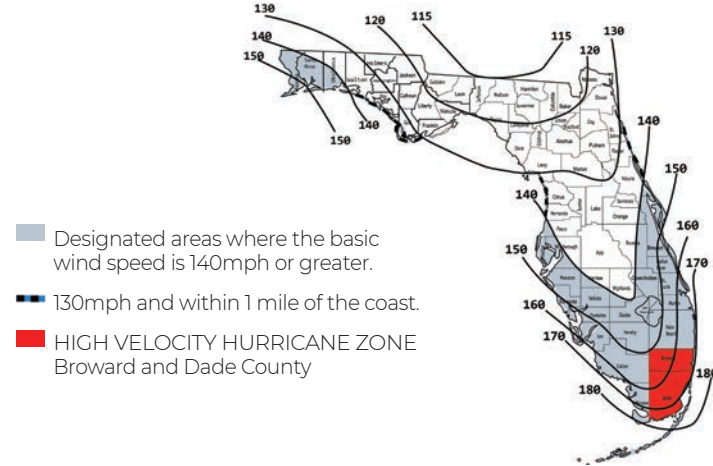

FLORIDA WIND-BORNE DEBRIS REGION FOR RISK CATEGORY II BUILDINGS

TEXAS DESIGNATED CATASTROPHE AREAS