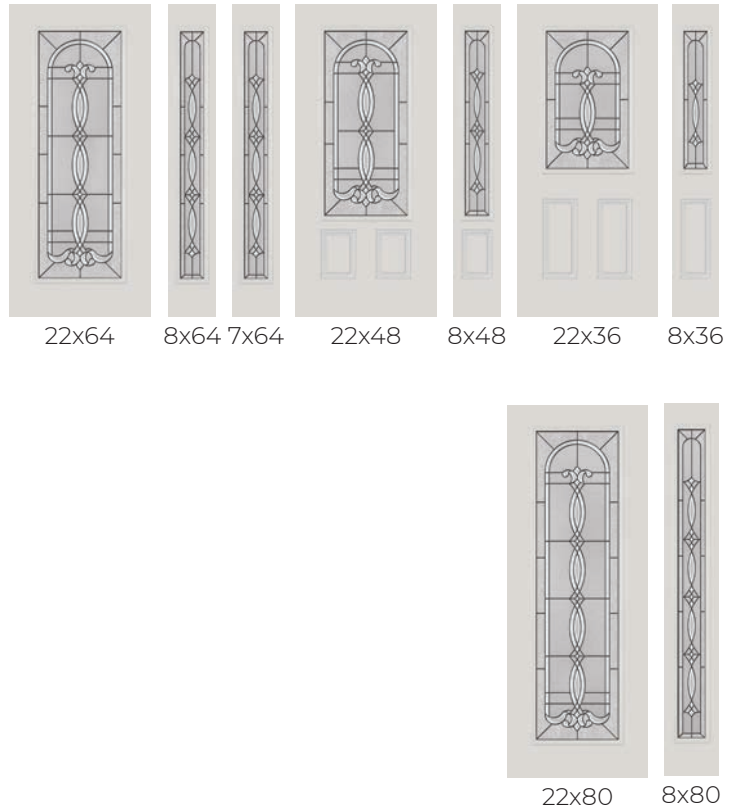

LAST CHANCE

TIMBER 131

ALTERNATIVE

CYNDI 63

Families shown with this icon have sizes available in impact-resistant door glass

- 1. Clear Bevels
- 2. Eaton Glass
- 3. Granite Glass
- 4. Black Chrome Caming

PRIVACY RATING