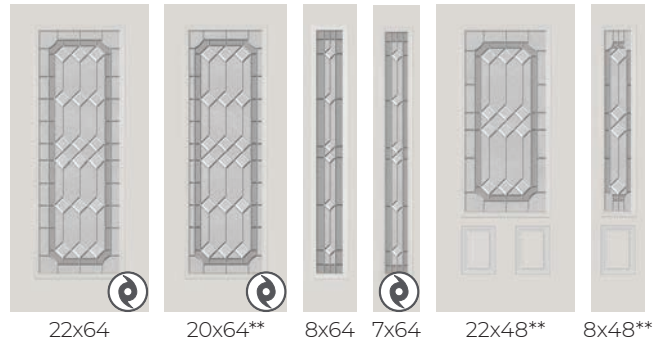

DOORGLASS DECORATIVE

* Impact Rated only
** Platinum Nickel only
Find more in the Product Guide 120-121