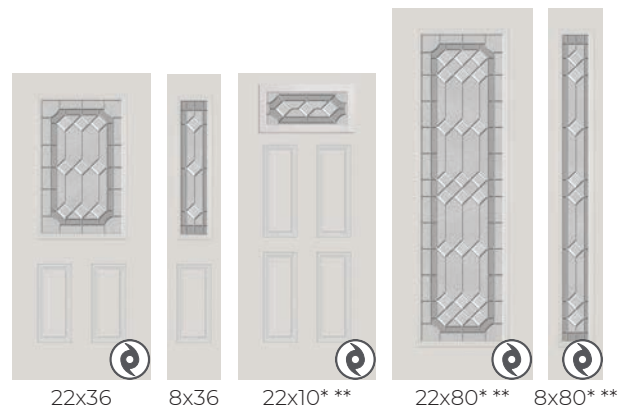

DOORGLASS DECORATIVE

* Impact Rated only
** Platinum Nickel only
Find more in the Product Guide 120-121