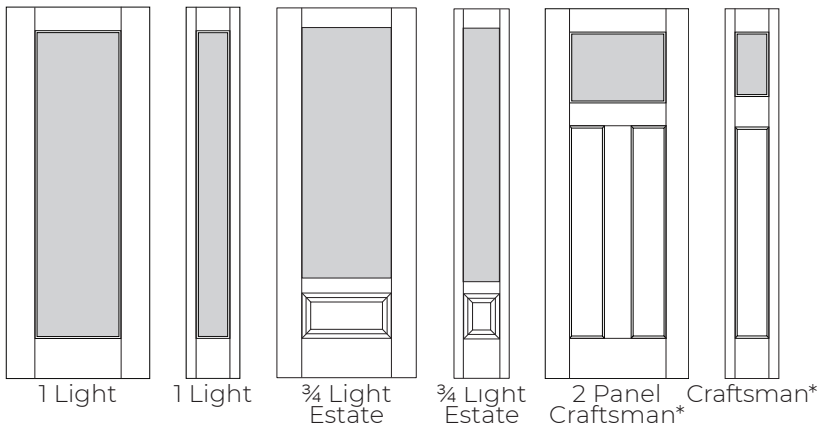

6'8" DOORS

8'0" DOORS

* Available in Micro-Granite, Rain, and Vapor only
Find more in the Product Guide 116

FLUSH GLAZED

AVAILABLE AUGUST 2024

DOOR OPTIONS

GRILLES BETWEEN GLASS LOW-E 366

White Bar