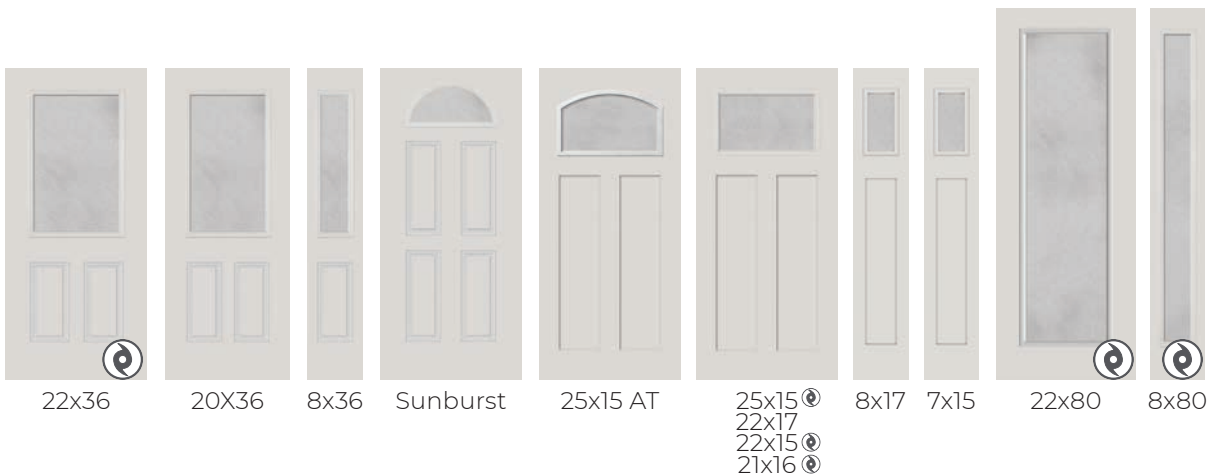

MICRO-GRANITE

WATCH THE VIDEO
or visit odl.com/microgranite

DOORGLASS PERSPECTIVES