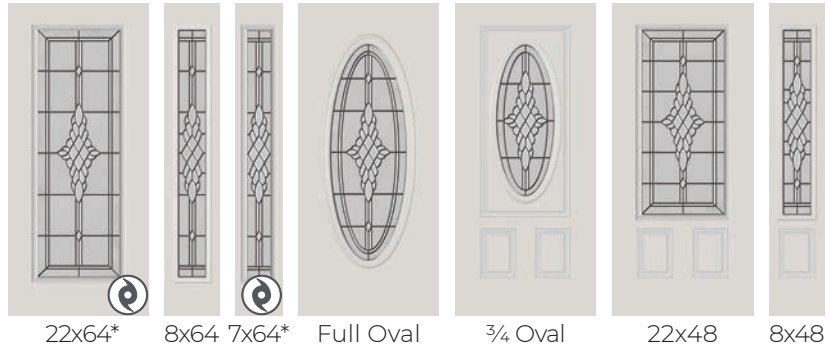

DOORGLASS DECORATIVE

* Impact Rated available in Platinum Nickel only
Find more in the Product Guide 120-121