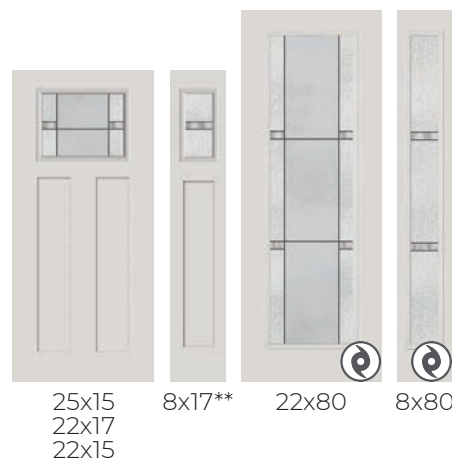

DOORGLASS DECORATIVE

** Black Aluminum only
Find more in the Product Guide 120-121