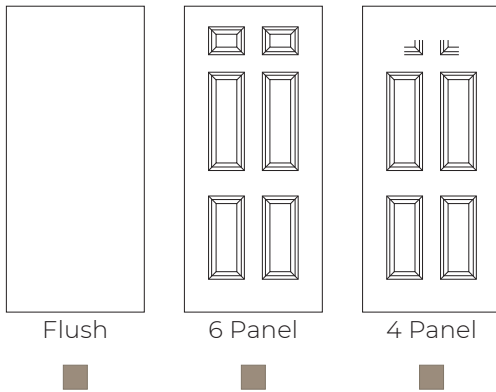

Flush

6 Panel

4 Panel

Wood Edge ■

STEEL DOORS