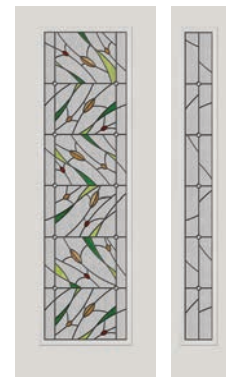

PRIVACY RATING

LAST CHANCE DOORGLASS

* Only 7x64 has caming

These styles and sizes are available while supplies last

MISTIFY WHITE LAST CHANCE

1. Textured Glass
2. White Ceramic Frit

LAST CHANCE DOORGLASS

1. Clear Single Faceted Jewels
2. Streamed Glass
3. Chartreuse Marble Glass
4. Emerald Green Rain Glass
5. Patina Caming
6. Light Amber Marble Glass
7. Ruby Red Softwave Glass
8. Dark Amber Softwave Glass

PRIVACY RATING

22x64

7x64

22x48

22x80

8x80

LAST CHANCE DOORGLASS

These styles and sizes are available while supplies last