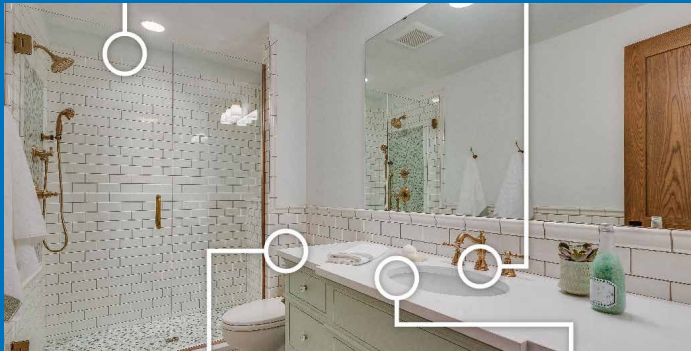

Countertop

Sink

Doors

Windows

GE is a registered trademark of General Electric Company and is used under trademark license by Henkel. The use of the "®" symbol designates registered or unregistered trademarks of Henkel or its affiliated companies. Copyright 2023 Henkel. All rights reserved. *Estimates of comparative U.S. sales based on analysis of available 2018 industry reports and retail sales data