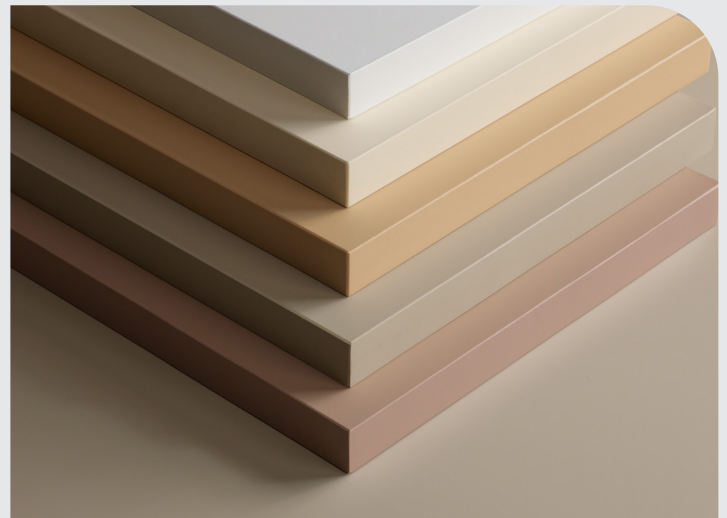

AGT at a glance

Founded in 1984, AGT is one of the world's leading manufacturers of furniture components, producing MDF, decorative panels, timber mouldings (profiles) and flooring. AGT operates from a purpose-built 400 thousand square meter facility in Antalya, Turkey.

AGT panel, produced with AGT's own MDF, offers unique design alternatives. It can be used for kitchens, furniture, wall panels and more. We're happy to provide you with 3 distinct finishes: **Soft Touch, High Gloss and Supramat**.

Soft Touch Panels

Soft Touch panels have a contemporary, matte finish. The tough surface resists water, scratches, impact and light fading. And because the surface doesn't reflect light, fingerprints and marks are barely noticeable.

High Gloss Panels

AGT High Gloss rivals the beauty and quality of a lacquered kitchen. The high-shine surface will reflect light around the home and is very easy to clean.

Supramat Panels

AGT Supramat showcases your creativity in your designs with its scratch-resistant structure, silky touch feeling, fingerprint-free surface and many other attributes.