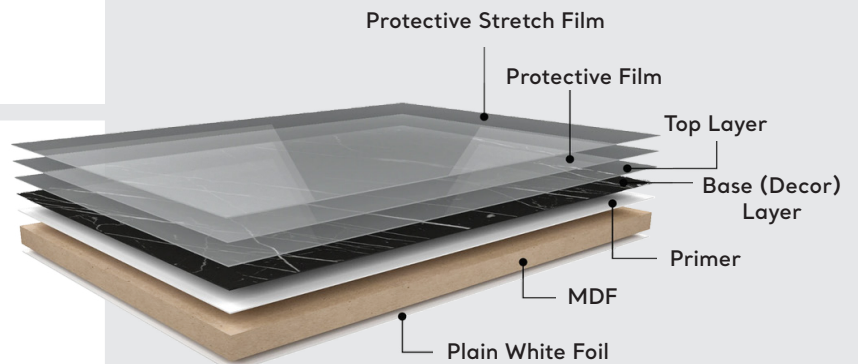

Soft Touch Panels

Soft Touch panels have a contemporary, matte finish. The tough surface resists water, scratches, impact and light fading. And because the surface doesn't reflect light, fingerprints and marks are barely noticeable.

High Gloss Panels

AGT High Gloss rivals the beauty and quality of a lacquered kitchen. The high-shine surface will reflect light around the home and is very easy to clean.

Supramat Panels

AGT Supramat showcases your creativity in your designs with its scratch-resistant structure, silky touch feeling, fingerprint-free surface and many other attributes.