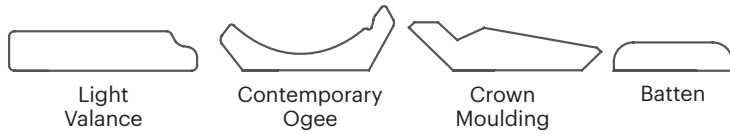

ACCESSORY MOULDINGS

Light Valance

Contemporary Ogee

Crown Moulding

Batten