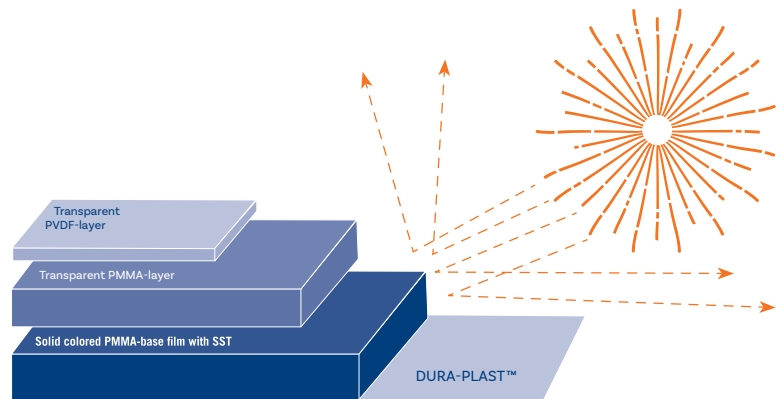

BLACK DURA-PLAST FX

NOW AVAILABLE AT MID-AM

- Prefinished composite Door Frame System ready-to-install and rot-free.
- Dura-Plast FX is built on the full composite door frame system Dura-Plast, laminated with the highest performance exterior film on the market, making Dura-Plast FX worry-free, with a finish that will last for decades to come.
- AVAILABLE ONLY IN 6/8 HEIGHT IN BOTH 4 9/16" and 6 9/16" WIDTHS.

STAND UP TO THE ELEMENTS

LOW MAINTENANCE

HIGH PERFORMANCE

COMPLETE OFFERING

DOOR JAMBS

BRICK MOULD

MULL POSTS

MULL COVERS